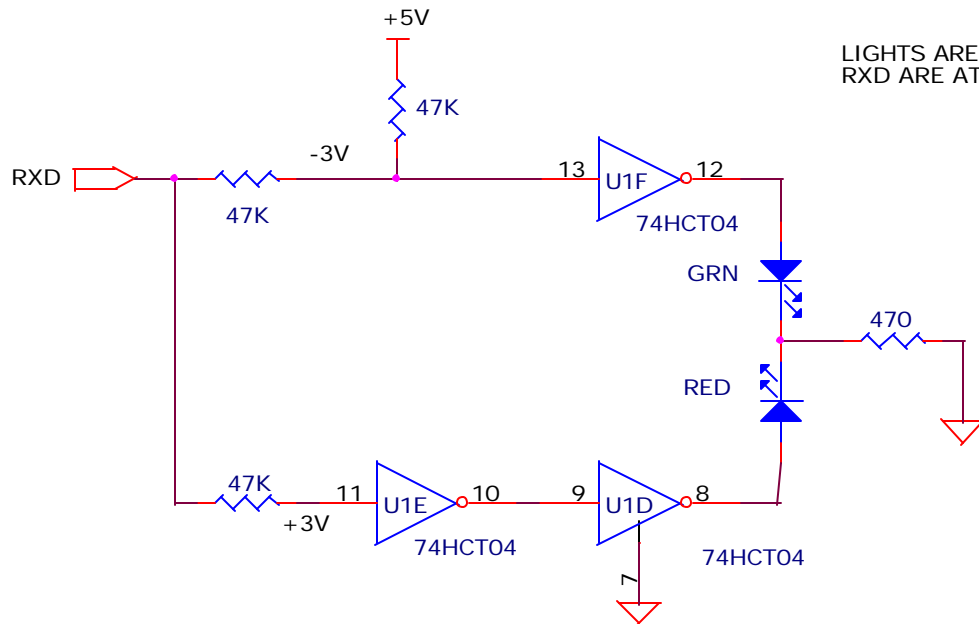

LIGHTS ARE OFF WHEN TXD AND RXD ARE AT ZERO VOLTS

DRAWN BY: DAVE JOHNSON

RS232 DATA BUS STATUS INDICATOR

DAVID JOHNSON AND ASSOCIATES		
Title RS232 DATA BUS STATUS INDICATOR		
Size A	Document Number RS232STATUSMON.DSN	Rev A
Date: Wednesday, December 15, 2004 Sheet 1 of 1		