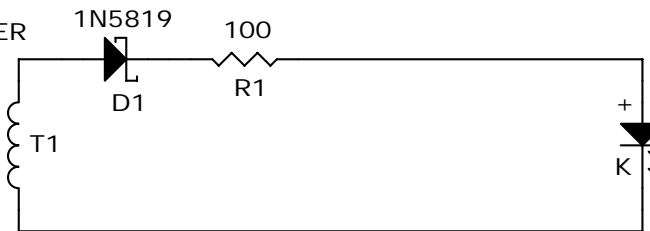

TRIAD CST-1020 MOUSER 553-CST-1020

CURRENT TRANSFORMER

AC CURRENT  
0.5A - 40A AC

LED CAN BE LOCATED 100 FT AWAY

KINGBRIGHT WP7113VGGC/H  
MOUSER 604-WO7113VGC/H

LED LIGHTS WITH 0.5 AMPS AC  
OR MORE THROUGH WIRE