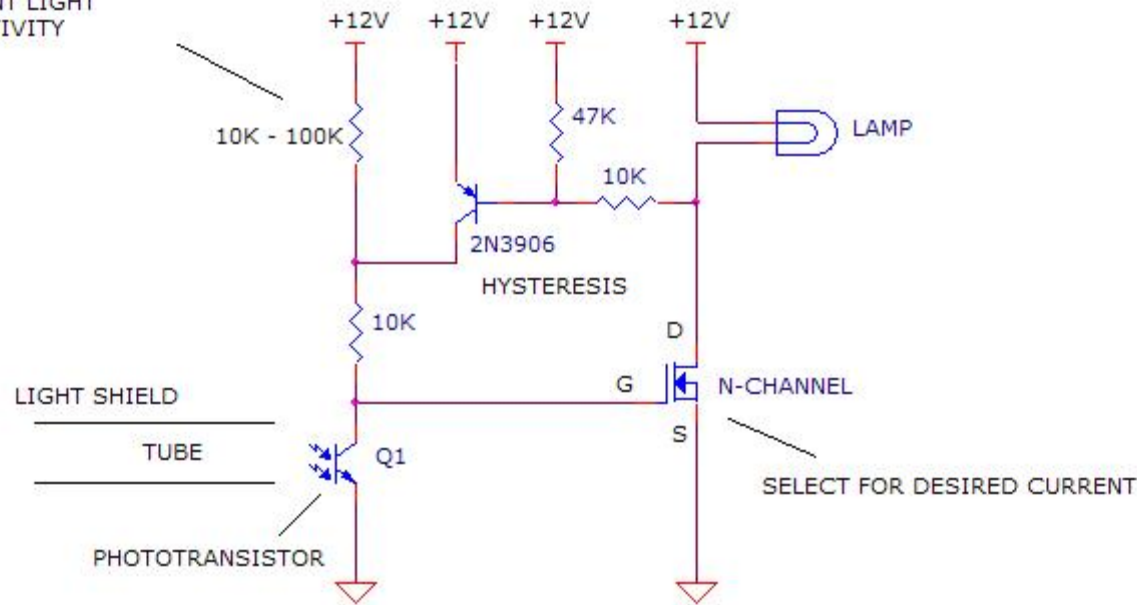

SELECT FOR DESIRED
AMBIENT LIGHT
SENSITIVITY

12V LIGHT/DARK SWITCH

DESIGNED BY DAVE JOHNSON
DISCOVERCIRCUITS.COM
ALL RIGHTS RESERVED

DRAWN BY: DAVE JOHNSON

DAVID JOHNSON AND ASSOCIATES			
Title 12V LIGHT DARK SWITCH			
Size A	Document Number 12VLIGHTDARKSW1.DSN		Rev A
Date: Monday, June 30, 2008	Sheet 1	of 1	