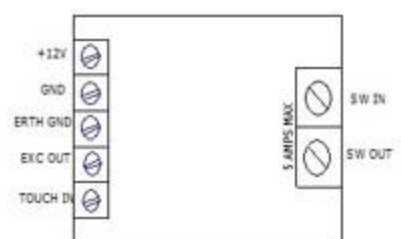

TWO TOUCH ZONES

12V TOUCH SWITCH EXCITATION SIGNAL GENERATOR

DISCOVERCIRCUITS.COM  
ALL RIGHTS RESERVED