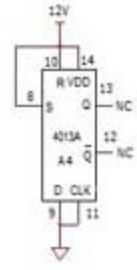

TWO TOUCH ZONES

12V TOUCH SWITCH EXCITATION SIGNAL GENERATOR

DISCOVERCIRCUITS.COM  
ALL RIGHTS RESERVED