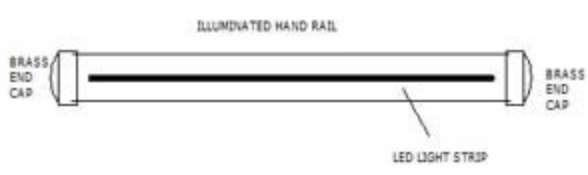

TWO TOUCH ZONES

12V TOUCH SWITCH EXCITATION SIGNAL GENERATOR

DISCOVERCIRCUITS.COM  
ALL RIGHTS RESERVED