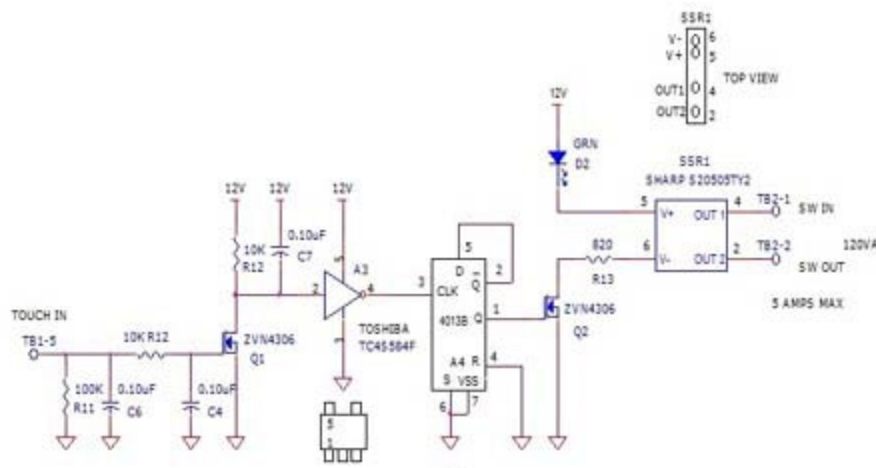

TWO TOUCH ZONES

12V TOUCH SWITCH EXCITATION SIGNAL GENERATOR

DISCOVERCIRCUITS.COM  
ALL RIGHTS RESERVED