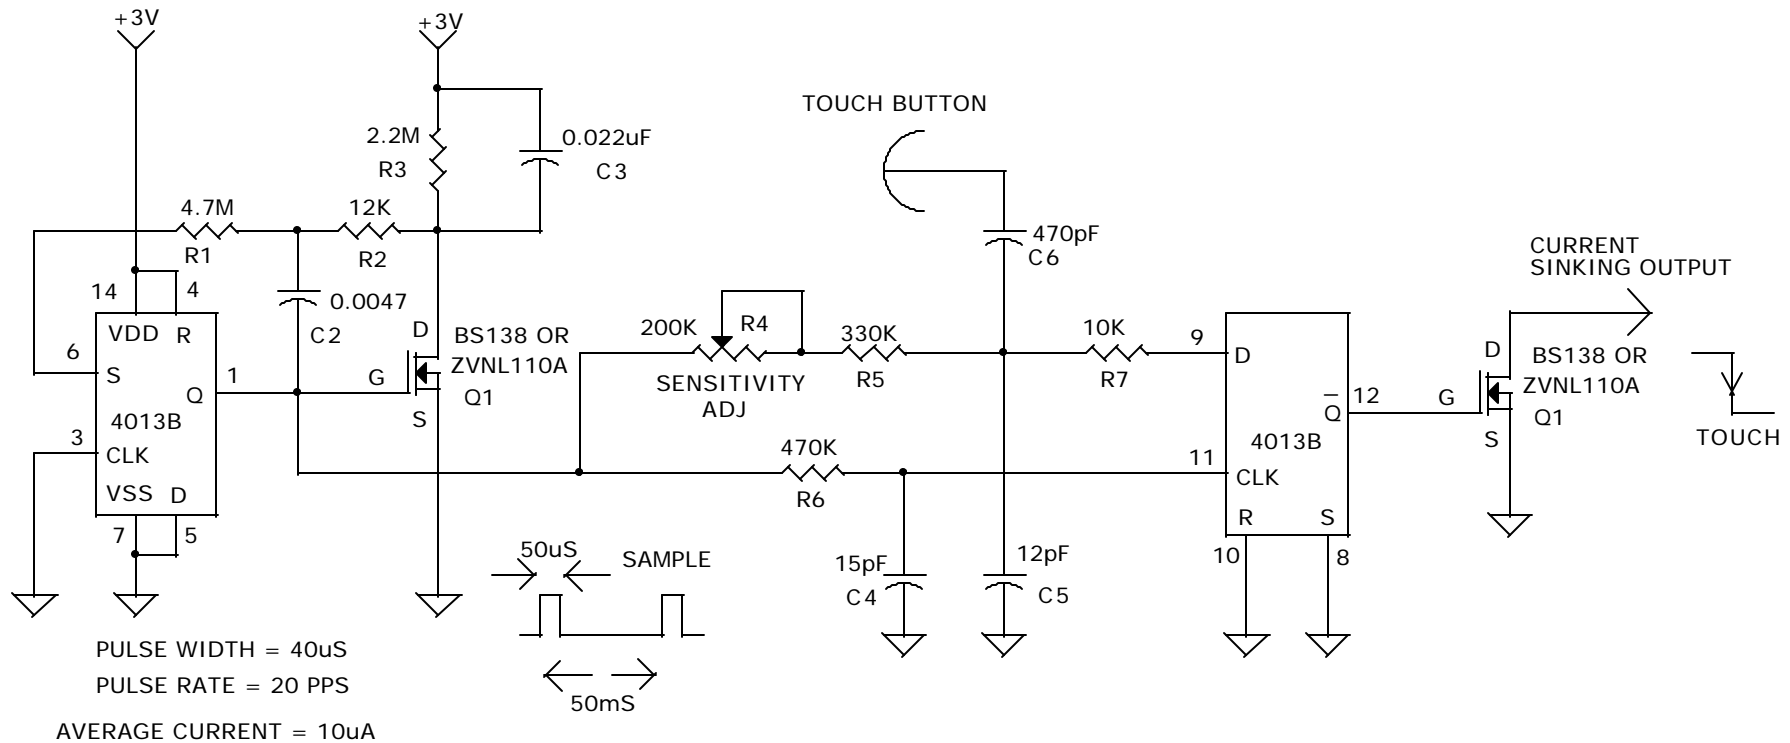

AVERAGE CURRENT = 10uA  
APPROX. 3 YEARS OPERATION

PULSE WIDTH = 40uS  
PULSE RATE = 20 PPS  
AVERAGE CURRENT = 10uA

DRAWN BY: DAVE JOHNSON

# 3V TOUCH SWITCH

DAVID JOHNSON AND ASSOCIATES		
3V POWERED TOUCH SWITCH		
Size A	Document Number 3VTCHMOM2.DSN	Rev A
Date: Tuesday, February 12, 2002 Sheet 1 of 1		