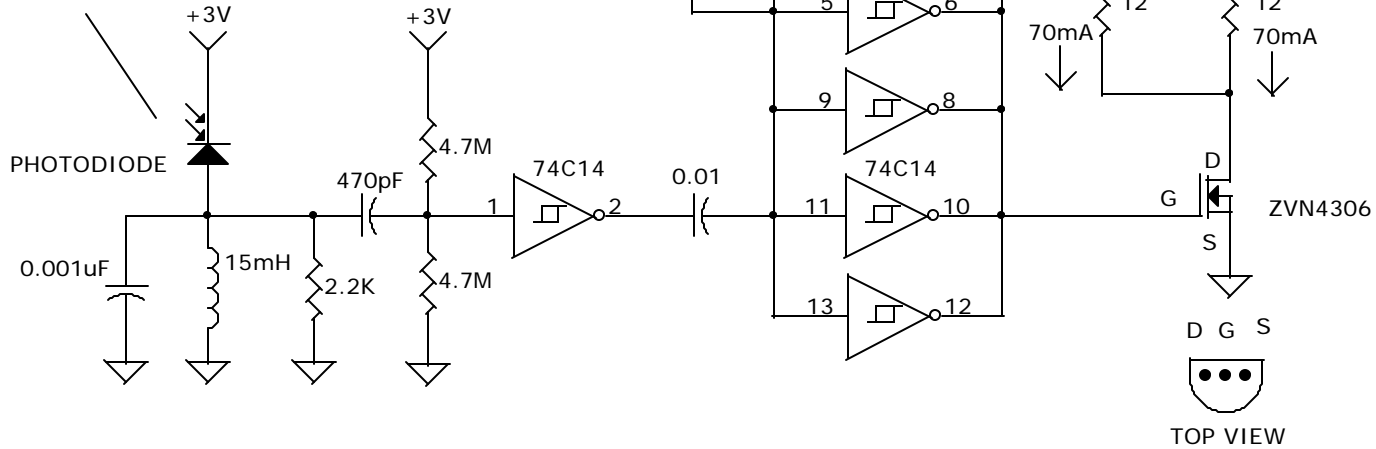

PLACE DETECTOR AT  
END OF REMOTE

DRAWN BY: DAVE JOHNSON

# 40KHz TV-VCR LIGHT SOURCE REPEATER

DAVID JOHNSON AND ASSOCIATES TV-VCR REMOTE REPEATER 40KHz MODULATED LIGHT SOURCE		
Size A	Document Number 40KVCR.DSN	Rev A
Date: Sunday, June 04, 2000	Sheet 1	of 1