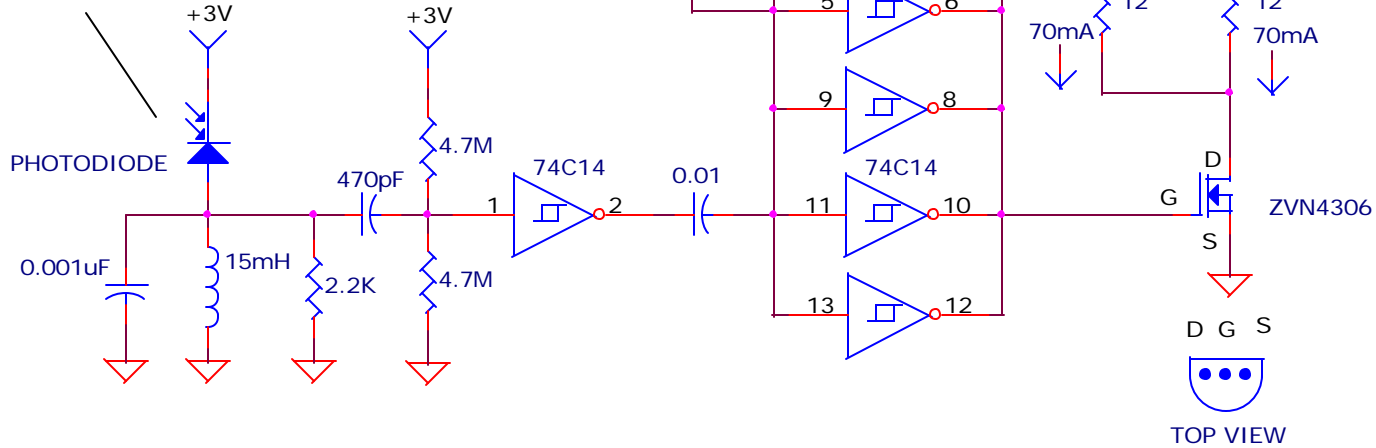

PLACE DETECTOR AT
END OF REMOTE

DRAWN BY: DAVE JOHNSON

40KHz TV-VCR LIGHT SOURCE REPEATER

DAVID JOHNSON AND ASSOCIATES
TV-VCR REMOTE REPEATER
40KHz MODULATED LIGHT SOURCE

Size A	Document Number 40KVCR.DSN	Rev A
Date:	Wednesday, October 05, 2005	Sheet 1 of 1