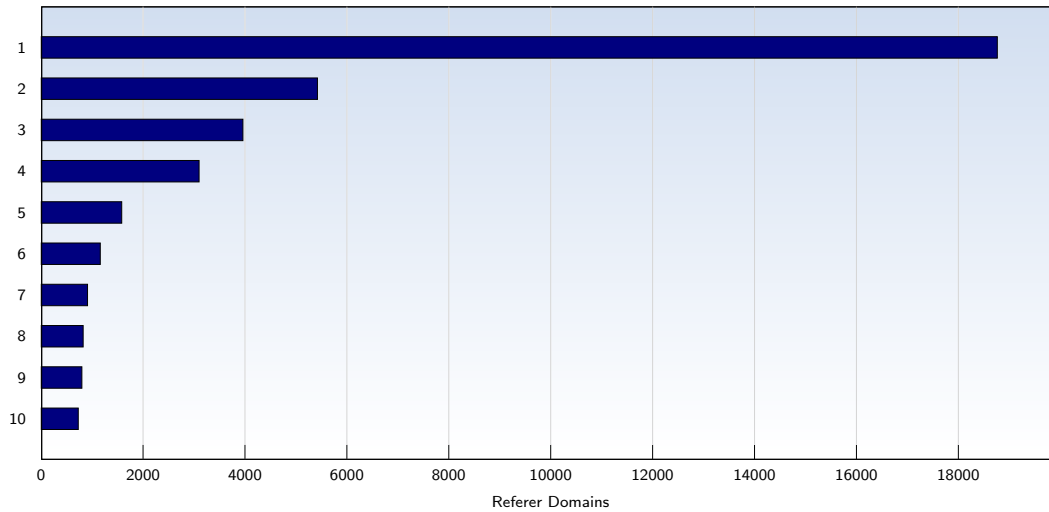

Date	Amount
Sunday 03/02/2008	7.04
Monday 03/03/2008	2.10
Tuesday 03/04/2008	3.82
Wednesday 03/05/2008	7.23
Thursday 03/06/2008	3.77
Friday 03/07/2008	2.44
Saturday 03/08/2008	2.28
Average	4.03

The average number of pages opened per unique visit. Only fully loaded pages are counted.

Top 10 Popular Pages

Rank	Page	Amount	%
1	discovercircuits.com/forum/showprofile.php	75193	16
2	discovercircuits.com/forum/showflat.php	54882	12
3	discovercircuits.com/forum/showthreaded.php	48201	10
4	discovercircuits.com/forum/printthread.php	20790	4
5	discovercircuits.com/list.htm	11060	2
6	discovercircuits.com/	10710	2
7	discovercircuits.com/forum/postlist.php	10130	2
8	discovercircuits.com/A/a-audioamp.htm	3081	0
9	discovercircuits.com/forum/dosearch.php	2996	0
10	discovercircuits.com/list2.htm	2709	0
	Total	444570	

These statistics show you the most frequently called pages.

Top 10 Referer Domains

Rank	Domain	Amount	%
1	google.com	18767	17
2	yahoo.com	5425	4
3	google.co.in	3962	3
4	google.co.uk	3102	2
5	google.ca	1584	1
6	google.com.ph	1163	1
7	google.com.au	913	0
8	live.com	827	0
9	hobbyprojects.com	802	0
10	google.com.tr	731	0
	Total	61051	