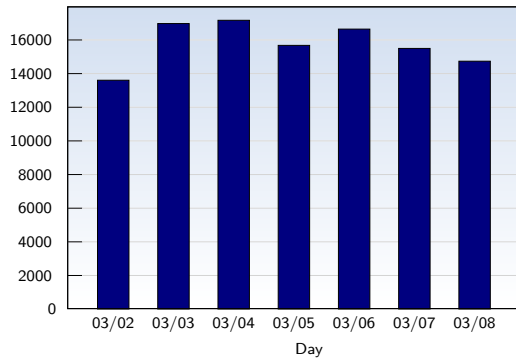

Weekly Report 03/02/2008 - 03/08/2008

For all domains and subdomains

Unique Visits

Date	Amount
Sunday 03/02/2008	13614
Monday 03/03/2008	16983
Tuesday 03/04/2008	17177
Wednesday 03/05/2008	15686
Thursday 03/06/2008	16653
Friday 03/07/2008	15505
Saturday 03/08/2008	14745
Total	110363

This analysis summarizes multiple page impressions of an individual visitor into unique visits. A visitor is counted as an unique visit when requesting at least one page. If more than 30 minutes have elapsed since the first page impression, further requests will be counted as a new unique visit.

Page Views

Date	Amount
Sunday 03/02/2008	95828
Monday 03/03/2008	35668
Tuesday 03/04/2008	65543
Wednesday 03/05/2008	113380
Thursday 03/06/2008	62750
Friday 03/07/2008	37835
Saturday 03/08/2008	33566
Total	444570

Date	Amount
Sunday 03/02/2008	7.04
Monday 03/03/2008	2.10
Tuesday 03/04/2008	3.82
Wednesday 03/05/2008	7.23
Thursday 03/06/2008	3.77
Friday 03/07/2008	2.44
Saturday 03/08/2008	2.28
Average	4.03

The average number of pages opened per unique visit. Only fully loaded pages are counted.