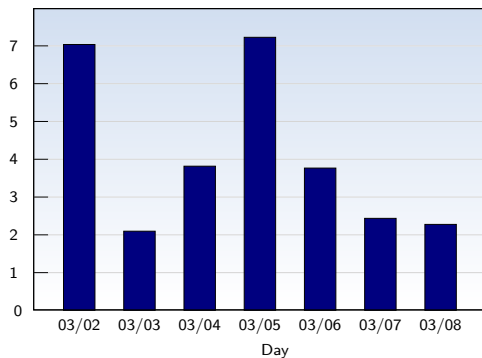

This analysis summarizes multiple page impressions of an individual visitor into unique visits. A visitor is counted as an unique visit when requesting at least one page. If more than 30 minutes have elapsed since the first page impression, further requests will be counted as a new unique visit.

Page Views

Date	Amount
Sunday 03/02/2008	95828
Monday 03/03/2008	35668
Tuesday 03/04/2008	65543
Wednesday 03/05/2008	113380
Thursday 03/06/2008	62750
Friday 03/07/2008	37835
Saturday 03/08/2008	33566
Total	444570

These statistics show all successful page views (also known as page impressions) and the time they were made. Only fully loaded pages are counted. Individual images and components are not included.

Pages per Visit

Date	Amount
Sunday 03/02/2008	7.04
Monday 03/03/2008	2.10
Tuesday 03/04/2008	3.82
Wednesday 03/05/2008	7.23
Thursday 03/06/2008	3.77
Friday 03/07/2008	2.44
Saturday 03/08/2008	2.28
Average	4.03

The average number of pages opened per unique visit. Only fully loaded pages are counted.