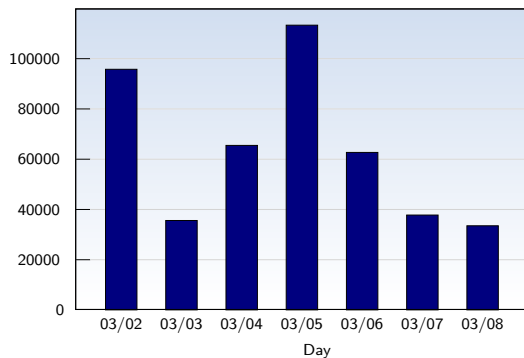

Weekly Report 03/02/2008 - 03/08/2008

For all domains and subdomains

Unique Visits

Date	Amount
Sunday 03/02/2008	13614
Monday 03/03/2008	16983
Tuesday 03/04/2008	17177
Wednesday 03/05/2008	15686
Thursday 03/06/2008	16653
Friday 03/07/2008	15505
Saturday 03/08/2008	14745
Total	110363

This analysis summarizes multiple page impressions of an individual visitor into unique visits. A visitor is counted as an unique visit when requesting at least one page. If more than 30 minutes have elapsed since the first page impression, further requests will be counted as a new unique visit.

Page Views

Date	Amount
Sunday 03/02/2008	95828
Monday 03/03/2008	35668
Tuesday 03/04/2008	65543
Wednesday 03/05/2008	113380
Thursday 03/06/2008	62750
Friday 03/07/2008	37835
Saturday 03/08/2008	33566
Total	444570

Date	Amount
Sunday 03/02/2008	7.04
Monday 03/03/2008	2.10
Tuesday 03/04/2008	3.82
Wednesday 03/05/2008	7.23
Thursday 03/06/2008	3.77
Friday 03/07/2008	2.44
Saturday 03/08/2008	2.28
Average	4.03

The average number of pages opened per unique visit. Only fully loaded pages are counted.