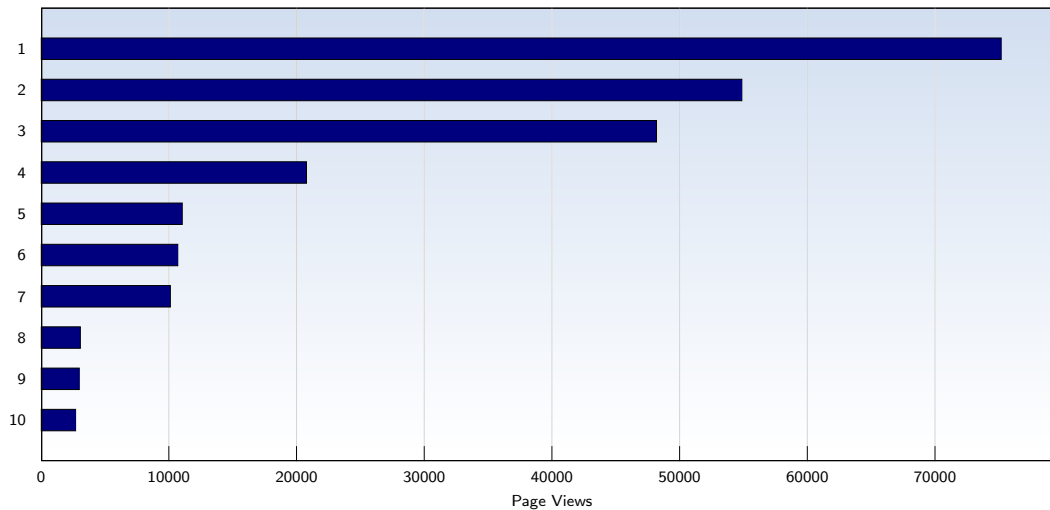

Top 10 Popular Pages

Rank	Page	Amount	%
1	discovercircuits.com/forum/showprofile.php	75193	16
2	discovercircuits.com/forum/showflat.php	54882	12
3	discovercircuits.com/forum/showthreaded.php	48201	10
4	discovercircuits.com/forum/printthread.php	20790	4
5	discovercircuits.com/list.htm	11060	2
6	discovercircuits.com/	10710	2
7	discovercircuits.com/forum/postlist.php	10130	2
8	discovercircuits.com/A/a-audioamp.htm	3081	0
9	discovercircuits.com/forum/dosearch.php	2996	0
10	discovercircuits.com/list2.htm	2709	0
	Total	444570	

These statistics show you the most frequently called pages.