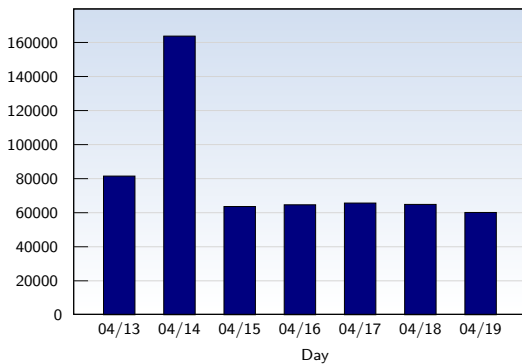

Weekly Report 04/13/2008 - 04/19/2008

For all domains and subdomains

Unique Visits

Date	Amount
Sunday 04/13/2008	14147
Monday 04/14/2008	17197
Tuesday 04/15/2008	17119
Wednesday 04/16/2008	16160
Thursday 04/17/2008	15268
Friday 04/18/2008	14259
Saturday 04/19/2008	12524
Total	106674

This analysis summarizes multiple page impressions of an individual visitor into unique visits. A visitor is counted as an unique visit when requesting at least one page. If more than 30 minutes have elapsed since the first page impression, further requests will be counted as a new unique visit.

Page Views

Date	Amount
Sunday 04/13/2008	81598
Monday 04/14/2008	163811
Tuesday 04/15/2008	63719
Wednesday 04/16/2008	64730
Thursday 04/17/2008	65757
Friday 04/18/2008	64961
Saturday 04/19/2008	60227
Total	564803

Date	Amount
Sunday 04/13/2008	5.77
Monday 04/14/2008	9.53
Tuesday 04/15/2008	3.72
Wednesday 04/16/2008	4.01
Thursday 04/17/2008	4.31
Friday 04/18/2008	4.56
Saturday 04/19/2008	4.81
Average	5.29

The average number of pages opened per unique visit. Only fully loaded pages are counted.