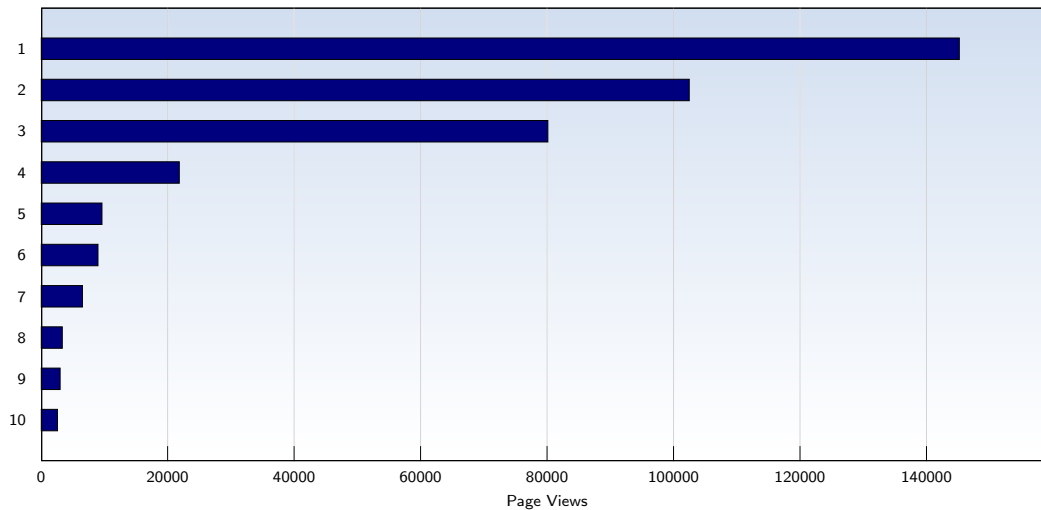

Top 10 Popular Pages

Rank	Page	Amount	%
1	discovercircuits.com/forum/showthreaded.php	145210	25
2	discovercircuits.com/forum/showprofile.php	102503	18
3	discovercircuits.com/forum/showflat.php	80148	14
4	discovercircuits.com/forum/printthread.php	21865	3
5	discovercircuits.com/list.htm	9638	1
6	discovercircuits.com/	9007	1
7	discovercircuits.com/forum/postlist.php	6550	1
8	discovercircuits.com/forum/calendar.php	3365	0
9	discovercircuits.com/A/a-audioamp.htm	3021	0
10	discovercircuits.com/robots.txt	2606	0
	Total	564803	

These statistics show you the most frequently called pages.