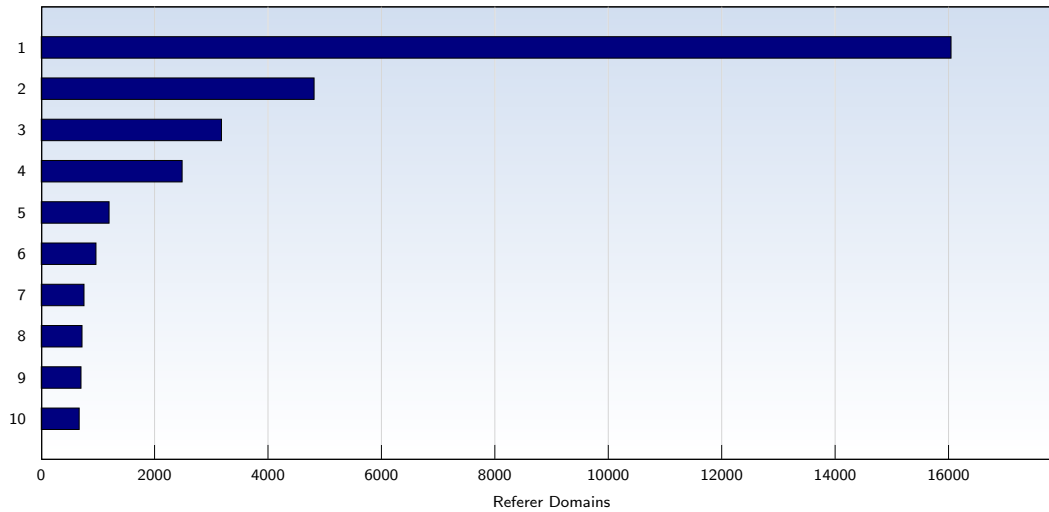

Date	Amount
Sunday 04/13/2008	5.77
Monday 04/14/2008	9.53
Tuesday 04/15/2008	3.72
Wednesday 04/16/2008	4.01
Thursday 04/17/2008	4.31
Friday 04/18/2008	4.56
Saturday 04/19/2008	4.81
Average	5.29

The average number of pages opened per unique visit. Only fully loaded pages are counted.

Top 10 Popular Pages

Rank	Page	Amount	%
1	discovercircuits.com/forum/showthreaded.php	145210	25
2	discovercircuits.com/forum/showprofile.php	102503	18
3	discovercircuits.com/forum/showflat.php	80148	14
4	discovercircuits.com/forum/printthread.php	21865	3
5	discovercircuits.com/list.htm	9638	1
6	discovercircuits.com/	9007	1
7	discovercircuits.com/forum/postlist.php	6550	1
8	discovercircuits.com/forum/calendar.php	3365	0
9	discovercircuits.com/A/a-audioamp.htm	3021	0
10	discovercircuits.com/robots.txt	2606	0
	Total	564803	

These statistics show you the most frequently called pages.

Top 10 Referer Domains

Rank	Domain	Amount	%
1	google.com	16046	15
2	yahoo.com	4815	4
3	google.co.in	3182	2
4	google.co.uk	2488	2
5	google.ca	1200	1
6	google.com.au	969	0
7	google.com.pk	758	0
8	live.com	723	0
9	hobbyprojects.com	705	0
10	google.co.id	673	0
	Total	52817	