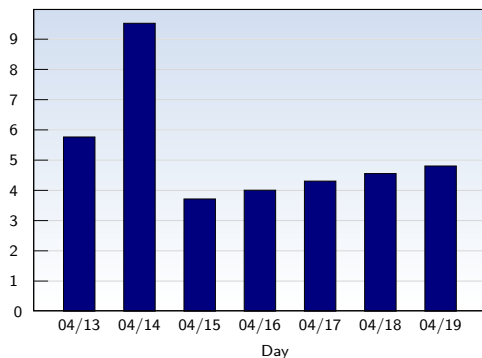

This analysis summarizes multiple page impressions of an individual visitor into unique visits. A visitor is counted as an unique visit when requesting at least one page. If more than 30 minutes have elapsed since the first page impression, further requests will be counted as a new unique visit.

Page Views

Date	Amount
Sunday 04/13/2008	81598
Monday 04/14/2008	163811
Tuesday 04/15/2008	63719
Wednesday 04/16/2008	64730
Thursday 04/17/2008	65757
Friday 04/18/2008	64961
Saturday 04/19/2008	60227
Total	564803

These statistics show all successful page views (also known as page impressions) and the time they were made. Only fully loaded pages are counted. Individual images and components are not included.

Pages per Visit

Date	Amount
Sunday 04/13/2008	5.77
Monday 04/14/2008	9.53
Tuesday 04/15/2008	3.72
Wednesday 04/16/2008	4.01
Thursday 04/17/2008	4.31
Friday 04/18/2008	4.56
Saturday 04/19/2008	4.81
Average	5.29

The average number of pages opened per unique visit. Only fully loaded pages are counted.