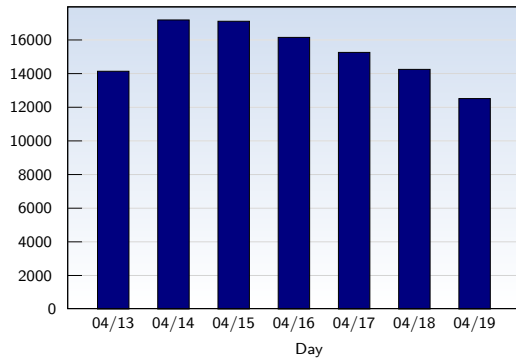

Weekly Report 04/13/2008 - 04/19/2008

For all domains and subdomains

Unique Visits

Date	Amount
Sunday 04/13/2008	14147
Monday 04/14/2008	17197
Tuesday 04/15/2008	17119
Wednesday 04/16/2008	16160
Thursday 04/17/2008	15268
Friday 04/18/2008	14259
Saturday 04/19/2008	12524
Total	106674

This analysis summarizes multiple page impressions of an individual visitor into unique visits. A visitor is counted as an unique visit when requesting at least one page. If more than 30 minutes have elapsed since the first page impression, further requests will be counted as a new unique visit.

Page Views

Date	Amount
Sunday 04/13/2008	81598
Monday 04/14/2008	163811
Tuesday 04/15/2008	63719
Wednesday 04/16/2008	64730
Thursday 04/17/2008	65757
Friday 04/18/2008	64961
Saturday 04/19/2008	60227
Total	564803

Date	Amount
Sunday 04/13/2008	5.77
Monday 04/14/2008	9.53
Tuesday 04/15/2008	3.72
Wednesday 04/16/2008	4.01
Thursday 04/17/2008	4.31
Friday 04/18/2008	4.56
Saturday 04/19/2008	4.81
Average	5.29

The average number of pages opened per unique visit. Only fully loaded pages are counted.