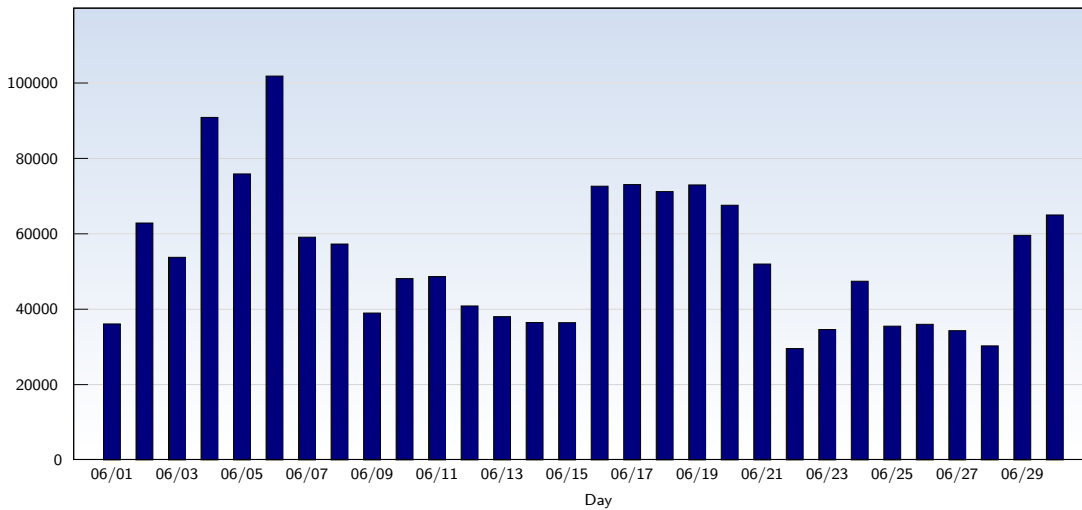

## Unique Visits

Date	Amount
Sunday 06/01/2008	11587
Monday 06/02/2008	14597
Tuesday 06/03/2008	15558
Wednesday 06/04/2008	16083
Thursday 06/05/2008	15376
Friday 06/06/2008	14022
Saturday 06/07/2008	11084
Sunday 06/08/2008	11405
Monday 06/09/2008	13888
Tuesday 06/10/2008	15135
Wednesday 06/11/2008	14715
Thursday 06/12/2008	14577
Friday 06/13/2008	13446
Saturday 06/14/2008	10531
Sunday 06/15/2008	12104

Date	Amount
Monday 06/16/2008	15457
Tuesday 06/17/2008	15252
Wednesday 06/18/2008	15121
Thursday 06/19/2008	14138
Friday 06/20/2008	12949
Saturday 06/21/2008	11072
Sunday 06/22/2008	11331
Monday 06/23/2008	14139
Tuesday 06/24/2008	14286
Wednesday 06/25/2008	14429
Thursday 06/26/2008	14252
Friday 06/27/2008	13148
Saturday 06/28/2008	10680
Sunday 06/29/2008	10841
Monday 06/30/2008	13974
<b>Total</b>	<b>405177</b>

This analysis summarizes multiple page impressions of an individual visitor into unique visits. A visitor is counted as an unique visit when requesting at least one page. If more than 30 minutes have elapsed since the first page impression, further requests will be counted as a new unique visit.

## Page Views

Date	Amount
Sunday 06/01/2008	36128
Monday 06/02/2008	62900
Tuesday 06/03/2008	53801
Wednesday 06/04/2008	90905
Thursday 06/05/2008	75918
Friday 06/06/2008	101873
Saturday 06/07/2008	59136
Sunday 06/08/2008	57325
Monday 06/09/2008	39021
Tuesday 06/10/2008	48160
Wednesday 06/11/2008	48701
Thursday 06/12/2008	40898
Friday 06/13/2008	40898
Saturday 06/14/2008	38062
Sunday 06/15/2008	36509
Sunday 06/15/2008	36462