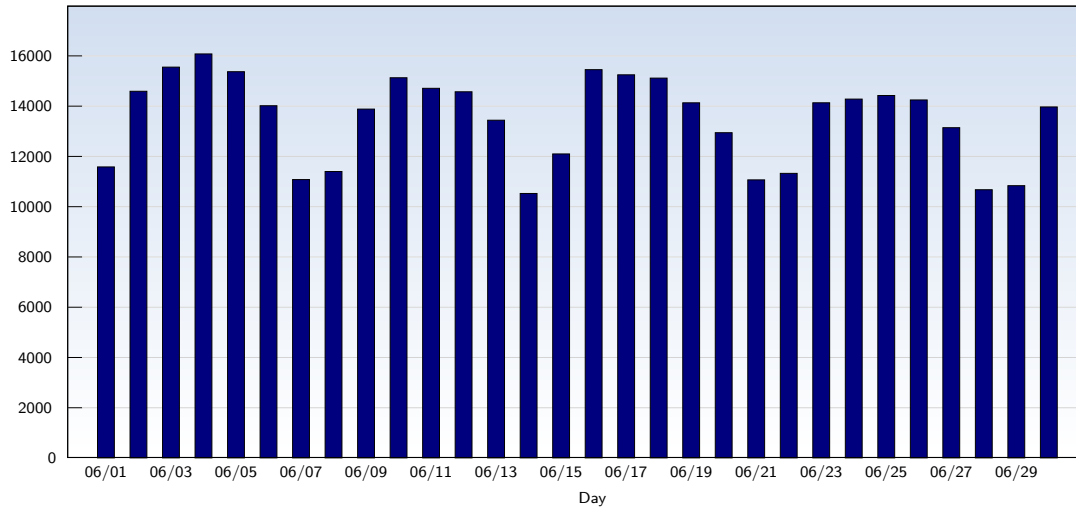

## Unique Visits

Date	Amount
Sunday 06/01/2008	11587
Monday 06/02/2008	14597
Tuesday 06/03/2008	15558
Wednesday 06/04/2008	16083
Thursday 06/05/2008	15376
Friday 06/06/2008	14022
Saturday 06/07/2008	11084
Sunday 06/08/2008	11405
Monday 06/09/2008	13888
Tuesday 06/10/2008	15135
Wednesday 06/11/2008	14715
Thursday 06/12/2008	14577
Friday 06/13/2008	13446
Saturday 06/14/2008	10531
Sunday 06/15/2008	12104

Date	Amount
Monday 06/16/2008	15457
Tuesday 06/17/2008	15252
Wednesday 06/18/2008	15121
Thursday 06/19/2008	14138
Friday 06/20/2008	12949
Saturday 06/21/2008	11072
Sunday 06/22/2008	11331
Monday 06/23/2008	14139
Tuesday 06/24/2008	14286
Wednesday 06/25/2008	14429
Thursday 06/26/2008	14252
Friday 06/27/2008	13148
Saturday 06/28/2008	10680
Sunday 06/29/2008	10841
Monday 06/30/2008	13974
<b>Total</b>	<b>405177</b>

This analysis summarizes multiple page impressions of an individual visitor into unique visits. A visitor is counted as an unique visit when requesting at least one page. If more than 30 minutes have elapsed since the first page impression, further requests will be counted as a new unique visit.