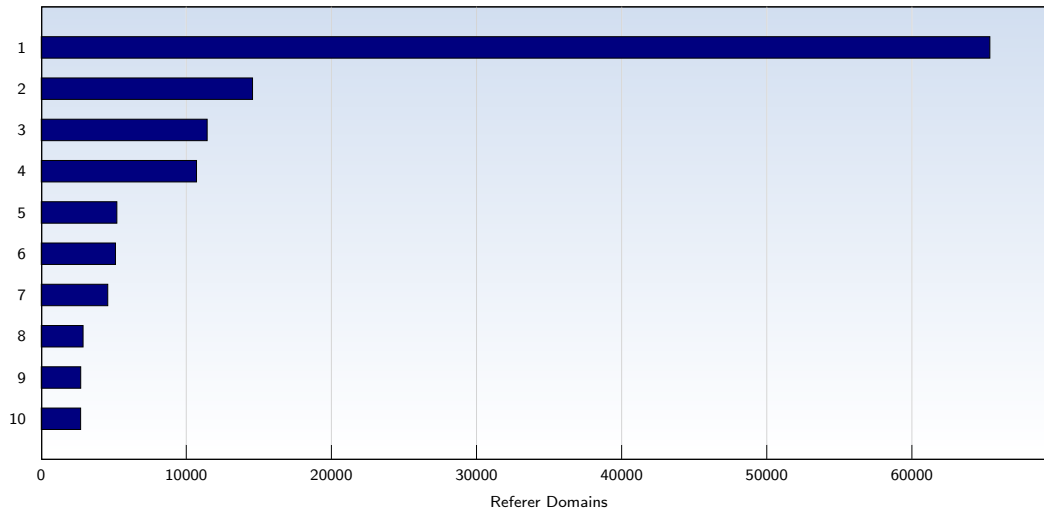

Top 10 Referer Domains

Rank	Domain	Amount	%
1	google.com	65380	16
2	yahoo.com	14575	3
3	google.co.in	11448	2
4	google.co.uk	10715	2
5	live.com	5226	1
6	google.ca	5131	1
7	google.com.au	4599	1
8	google.co.id	2898	0
9	google.com.br	2736	0
10	google.it	2730	0
	Total	212781	

212781 out of 405177 visits contained a referer that could be evaluated. This analysis shows domains referring to your site. Subpages are summarized under the main domain.