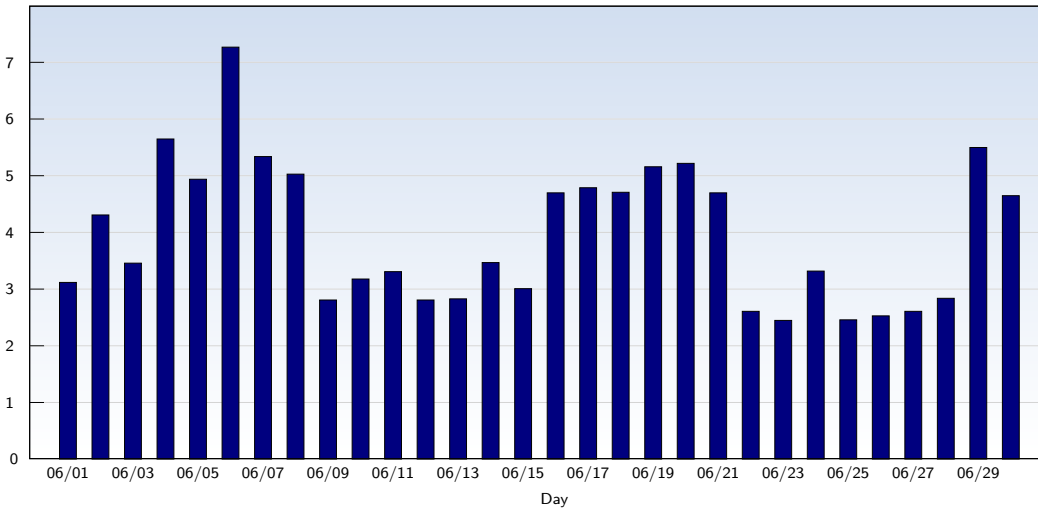

Monthly Report 06/01/2008 - 06/30/2008

For all domains and subdomains

Pages per Visit

Date	Amount
Sunday 06/01/2008	3.12
Monday 06/02/2008	4.31
Tuesday 06/03/2008	3.46
Wednesday 06/04/2008	5.65
Thursday 06/05/2008	4.94
Friday 06/06/2008	7.27
Saturday 06/07/2008	5.34
Sunday 06/08/2008	5.03
Monday 06/09/2008	2.81
Tuesday 06/10/2008	3.18
Wednesday 06/11/2008	3.31
Thursday 06/12/2008	2.81
Friday 06/13/2008	2.83
Saturday 06/14/2008	3.47
Sunday 06/15/2008	3.01

Date	Amount
Monday 06/16/2008	4.70
Tuesday 06/17/2008	4.79
Wednesday 06/18/2008	4.71
Thursday 06/19/2008	5.16
Friday 06/20/2008	5.22
Saturday 06/21/2008	4.70
Sunday 06/22/2008	2.61
Monday 06/23/2008	2.45
Tuesday 06/24/2008	3.32
Wednesday 06/25/2008	2.46
Thursday 06/26/2008	2.53
Friday 06/27/2008	2.61
Saturday 06/28/2008	2.84
Sunday 06/29/2008	5.50
Monday 06/30/2008	4.65
Average	3.97

The average number of pages opened per unique visit. Only fully loaded pages are counted.