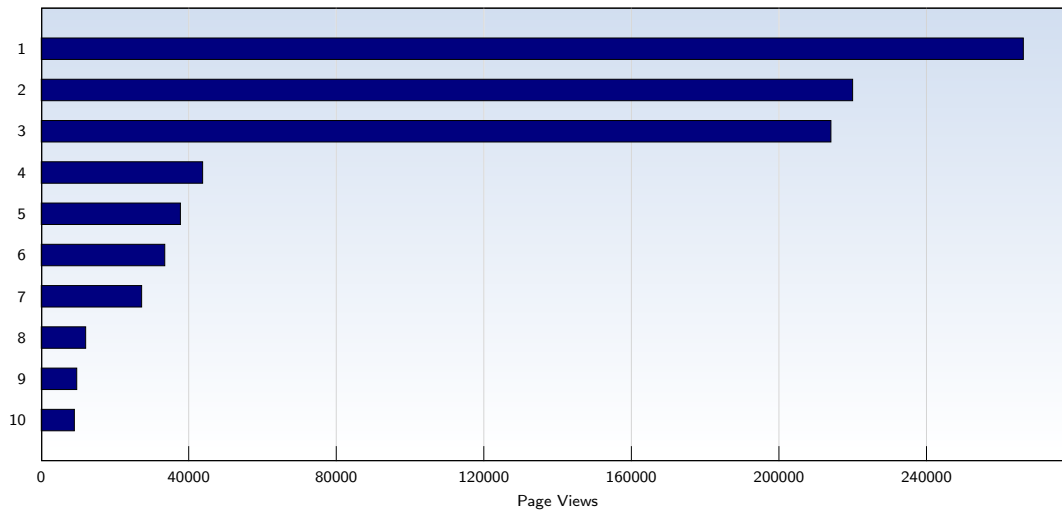

Top 10 Popular Pages

Rank	Page	Amount	%
1	discovercircuits.com/forum/showthreaded.php	266284	16
2	discovercircuits.com/forum/showflat.php	220010	13
3	discovercircuits.com/forum/showprofile.php	214123	13
4	discovercircuits.com/forum/printthread.php	43811	2
5	discovercircuits.com/list.htm	37786	2
6	discovercircuits.com/	33545	2
7	discovercircuits.com/forum/postlist.php	27277	1
8	discovercircuits.com/A/a-audioamp.htm	12105	0
9	discovercircuits.com/DJ-Circuits/daj-main.htm	9684	0
10	discovercircuits.com/C/co-dctoac.htm	9038	0
	Total	1608008	

These statistics show you the most frequently called pages.