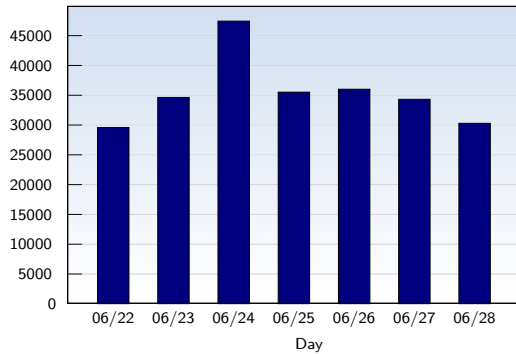

Weekly Report 06/22/2008 - 06/28/2008

For all domains and subdomains

Unique Visits

Date	Amount
Sunday 06/22/2008	11331
Monday 06/23/2008	14139
Tuesday 06/24/2008	14286
Wednesday 06/25/2008	14429
Thursday 06/26/2008	14252
Friday 06/27/2008	13148
Saturday 06/28/2008	10680
Total	92265

This analysis summarizes multiple page impressions of an individual visitor into unique visits. A visitor is counted as an unique visit when requesting at least one page. If more than 30 minutes have elapsed since the first page impression, further requests will be counted as a new unique visit.

Page Views

Date	Amount
Sunday 06/22/2008	29600
Monday 06/23/2008	34653
Tuesday 06/24/2008	47456
Wednesday 06/25/2008	35539
Thursday 06/26/2008	36030
Friday 06/27/2008	34339
Saturday 06/28/2008	30308
Total	247925

Date	Amount
Sunday 06/22/2008	2.61
Monday 06/23/2008	2.45
Tuesday 06/24/2008	3.32
Wednesday 06/25/2008	2.46
Thursday 06/26/2008	2.53
Friday 06/27/2008	2.61
Saturday 06/28/2008	2.84
Average	2.69

The average number of pages opened per unique visit. Only fully loaded pages are counted.