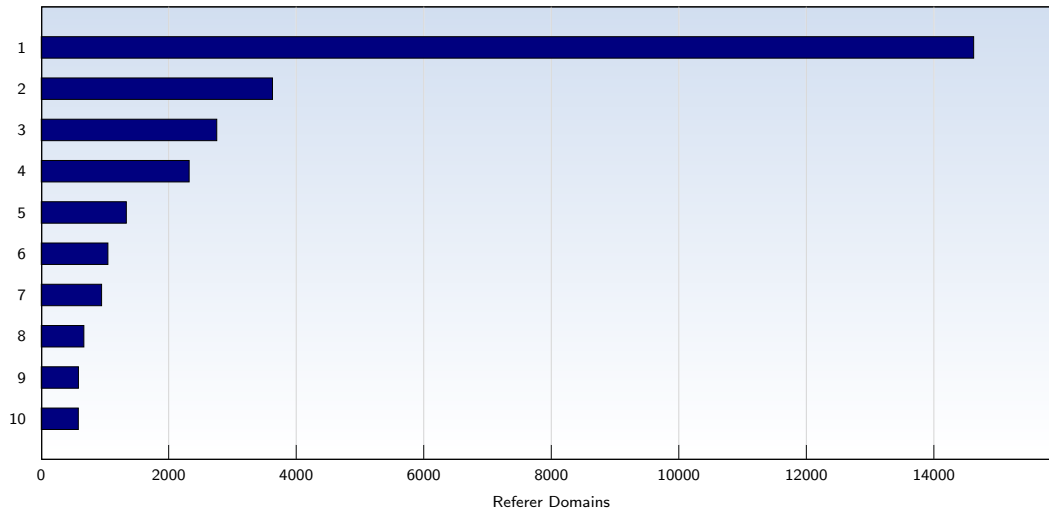

Date	Amount
Sunday 06/22/2008	2.61
Monday 06/23/2008	2.45
Tuesday 06/24/2008	3.32
Wednesday 06/25/2008	2.46
Thursday 06/26/2008	2.53
Friday 06/27/2008	2.61
Saturday 06/28/2008	2.84
Average	2.69

The average number of pages opened per unique visit. Only fully loaded pages are counted.

Top 10 Popular Pages

Rank	Page	Amount	%
1	discovercircuits.com/forum/showflat.php	20633	8
2	discovercircuits.com/forum/showthreaded.php	15862	6
3	discovercircuits.com/forum/showprofile.php	14747	5
4	discovercircuits.com/list.htm	8395	3
5	discovercircuits.com/	7875	3
6	discovercircuits.com/forum/postlist.php	4918	1
7	discovercircuits.com/forum/printthread.php	4571	1
8	discovercircuits.com/A/a-audioamp.htm	2780	1
9	discovercircuits.com/C/co-dctoac.htm	2178	0
10	discovercircuits.com/DJ-Circuits/daj-main.htm	2149	0
	Total	247925	

These statistics show you the most frequently called pages.

Top 10 Referer Domains

Rank	Domain	Amount	%
1	google.com	14626	15
2	yahoo.com	3630	3
3	google.co.in	2756	2
4	google.co.uk	2323	2
5	live.com	1338	1
6	google.ca	1049	1
7	google.com.au	950	1
8	google.co.id	672	0
9	google.com.ph	587	0
10	google.com.pk	585	0
	Total	47883	