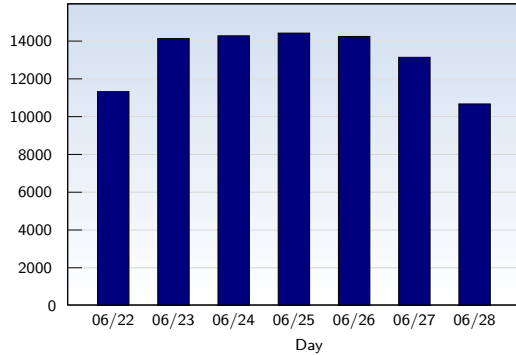

Weekly Report 06/22/2008 - 06/28/2008

For all domains and subdomains

Unique Visits

Date	Amount
Sunday 06/22/2008	11331
Monday 06/23/2008	14139
Tuesday 06/24/2008	14286
Wednesday 06/25/2008	14429
Thursday 06/26/2008	14252
Friday 06/27/2008	13148
Saturday 06/28/2008	10680
Total	92265

This analysis summarizes multiple page impressions of an individual visitor into unique visits. A visitor is counted as an unique visit when requesting at least one page. If more than 30 minutes have elapsed since the first page impression, further requests will be counted as a new unique visit.

Page Views

Date	Amount
Sunday 06/22/2008	29600
Monday 06/23/2008	34653
Tuesday 06/24/2008	47456
Wednesday 06/25/2008	35539
Thursday 06/26/2008	36030
Friday 06/27/2008	34339
Saturday 06/28/2008	30308
Total	247925

Date	Amount
Sunday 06/22/2008	2.61
Monday 06/23/2008	2.45
Tuesday 06/24/2008	3.32
Wednesday 06/25/2008	2.46
Thursday 06/26/2008	2.53
Friday 06/27/2008	2.61
Saturday 06/28/2008	2.84
Average	2.69

The average number of pages opened per unique visit. Only fully loaded pages are counted.