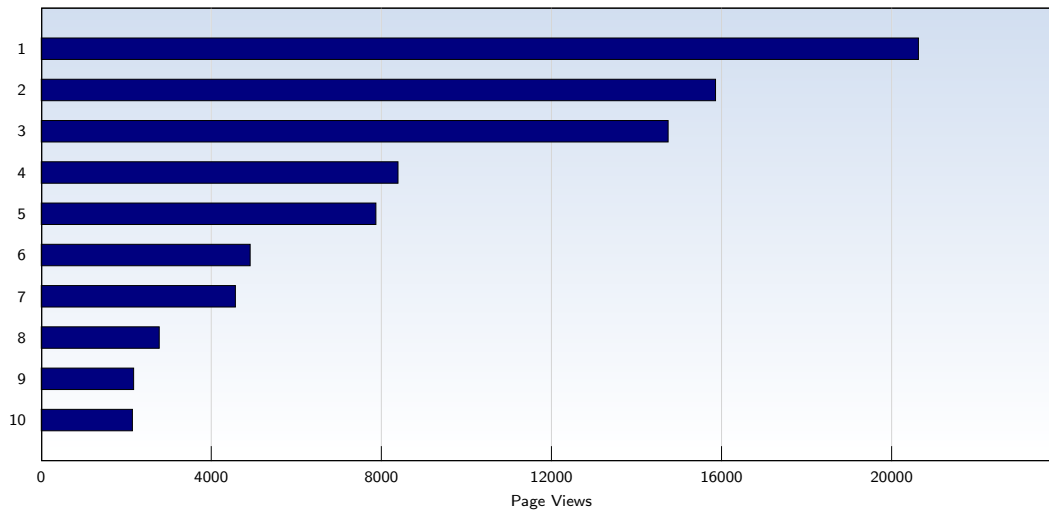

Top 10 Popular Pages

Rank	Page	Amount	%
1	discovercircuits.com/forum/showflat.php	20633	8
2	discovercircuits.com/forum/showthreaded.php	15862	6
3	discovercircuits.com/forum/showprofile.php	14747	5
4	discovercircuits.com/list.htm	8395	3
5	discovercircuits.com/	7875	3
6	discovercircuits.com/forum/postlist.php	4918	1
7	discovercircuits.com/forum/printthread.php	4571	1
8	discovercircuits.com/A/a-audioamp.htm	2780	1
9	discovercircuits.com/C/co-dctoac.htm	2178	0
10	discovercircuits.com/DJ-Circuits/daj-main.htm	2149	0
	Total	247925	

These statistics show you the most frequently called pages.