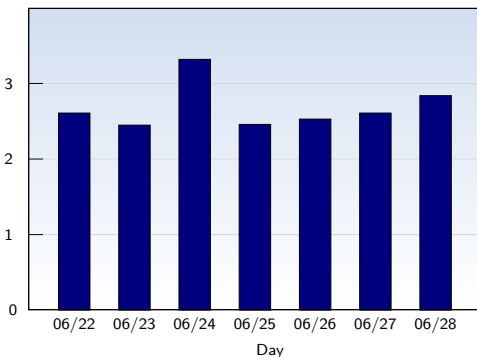

This analysis summarizes multiple page impressions of an individual visitor into unique visits. A visitor is counted as an unique visit when requesting at least one page. If more than 30 minutes have elapsed since the first page impression, further requests will be counted as a new unique visit.

Page Views

Date	Amount
Sunday 06/22/2008	29600
Monday 06/23/2008	34653
Tuesday 06/24/2008	47456
Wednesday 06/25/2008	35539
Thursday 06/26/2008	36030
Friday 06/27/2008	34339
Saturday 06/28/2008	30308
Total	247925

These statistics show all successful page views (also known as page impressions) and the time they were made. Only fully loaded pages are counted. Individual images and components are not included.

Pages per Visit

Date	Amount
Sunday 06/22/2008	2.61
Monday 06/23/2008	2.45
Tuesday 06/24/2008	3.32
Wednesday 06/25/2008	2.46
Thursday 06/26/2008	2.53
Friday 06/27/2008	2.61
Saturday 06/28/2008	2.84
Average	2.69

The average number of pages opened per unique visit. Only fully loaded pages are counted.