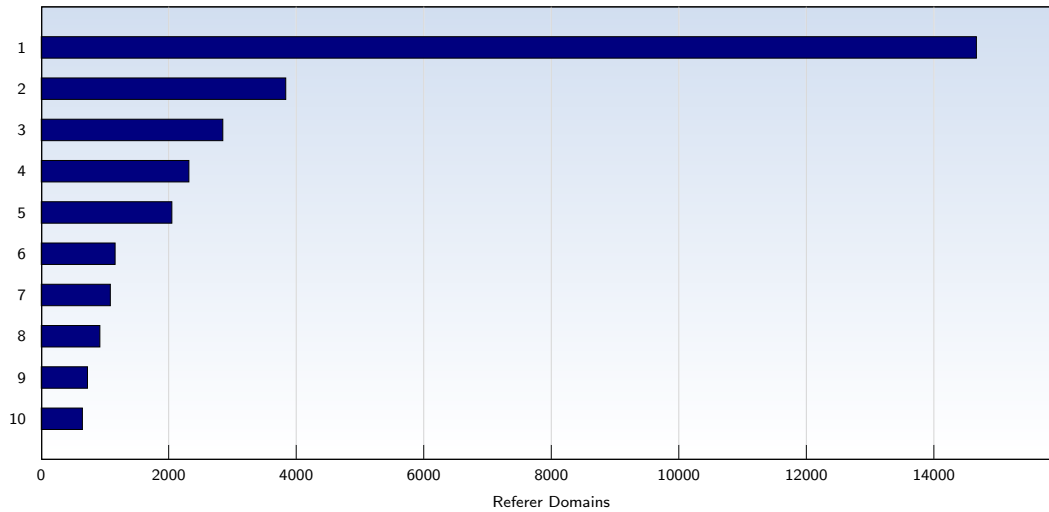

Top 10 Popular Pages

Rank	Page	Amount	%
1	discovercircuits.com/forum/showflat.php	19947	8
2	discovercircuits.com/forum/showprofile.php	15480	6
3	discovercircuits.com/forum/showthreaded.php	14675	6
4	discovercircuits.com/list.htm	8225	3
5	discovercircuits.com/	7220	2
6	discovercircuits.com/forum/postlist.php	5692	2
7	discovercircuits.com/forum/printthread.php	5463	2
8	discovercircuits.com/R/robot.htm	3513	1
9	discovercircuits.com/A/a-audioamp.htm	2437	1
10	discovercircuits.com/DJ-Circuits/daj-main.htm	2234	0
	Total	241468	

These statistics show you the most frequently called pages.

Top 10 Referer Domains

Rank	Domain	Amount	%
1	google.com	14669	16
2	yahoo.com	3838	4
3	google.co.in	2851	3
4	google.co.uk	2319	2
5	stumbleupon.com	2052	2
6	live.com	1162	1
7	google.ca	1087	1
8	google.com.au	923	1
9	google.com.ph	729	0
10	google.co.id	649	0
	Total	49843	