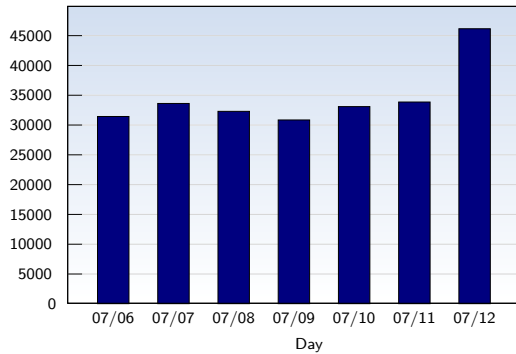

Weekly Report 07/06/2008 - 07/12/2008

For all domains and subdomains

Unique Visits

Date	Amount
Sunday 07/06/2008	10357
Monday 07/07/2008	13171
Tuesday 07/08/2008	13874
Wednesday 07/09/2008	13590
Thursday 07/10/2008	13659
Friday 07/11/2008	14140
Saturday 07/12/2008	10422
Total	89213

This analysis summarizes multiple page impressions of an individual visitor into unique visits. A visitor is counted as an unique visit when requesting at least one page. If more than 30 minutes have elapsed since the first page impression, further requests will be counted as a new unique visit.

Page Views

Date	Amount
Sunday 07/06/2008	31456
Monday 07/07/2008	33642
Tuesday 07/08/2008	32319
Wednesday 07/09/2008	30873
Thursday 07/10/2008	33114
Friday 07/11/2008	33884
Saturday 07/12/2008	46180
Total	241468

Date	Amount
Sunday 07/06/2008	3.04
Monday 07/07/2008	2.55
Tuesday 07/08/2008	2.33
Wednesday 07/09/2008	2.27
Thursday 07/10/2008	2.42
Friday 07/11/2008	2.40
Saturday 07/12/2008	4.43
Average	2.71

The average number of pages opened per unique visit. Only fully loaded pages are counted.