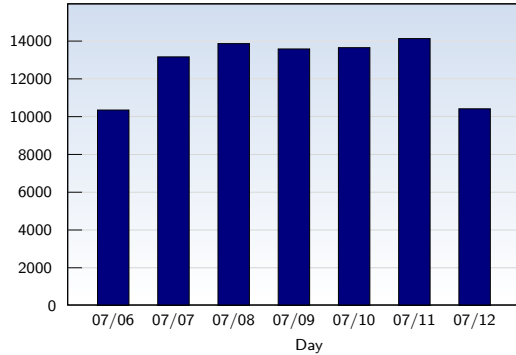

Weekly Report 07/06/2008 - 07/12/2008

For all domains and subdomains

Unique Visits

Date	Amount
Sunday 07/06/2008	10357
Monday 07/07/2008	13171
Tuesday 07/08/2008	13874
Wednesday 07/09/2008	13590
Thursday 07/10/2008	13659
Friday 07/11/2008	14140
Saturday 07/12/2008	10422
Total	89213

This analysis summarizes multiple page impressions of an individual visitor into unique visits. A visitor is counted as an unique visit when requesting at least one page. If more than 30 minutes have elapsed since the first page impression, further requests will be counted as a new unique visit.

Page Views

Date	Amount
Sunday 07/06/2008	31456
Monday 07/07/2008	33642
Tuesday 07/08/2008	32319
Wednesday 07/09/2008	30873
Thursday 07/10/2008	33114
Friday 07/11/2008	33884
Saturday 07/12/2008	46180
Total	241468

Date	Amount
Sunday 07/06/2008	3.04
Monday 07/07/2008	2.55
Tuesday 07/08/2008	2.33
Wednesday 07/09/2008	2.27
Thursday 07/10/2008	2.42
Friday 07/11/2008	2.40
Saturday 07/12/2008	4.43
Average	2.71

The average number of pages opened per unique visit. Only fully loaded pages are counted.