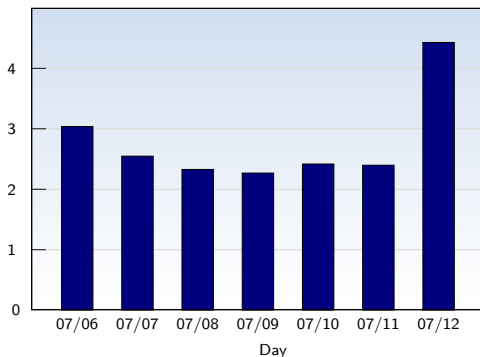

This analysis summarizes multiple page impressions of an individual visitor into unique visits. A visitor is counted as an unique visit when requesting at least one page. If more than 30 minutes have elapsed since the first page impression, further requests will be counted as a new unique visit.

Page Views

Date	Amount
Sunday 07/06/2008	31456
Monday 07/07/2008	33642
Tuesday 07/08/2008	32319
Wednesday 07/09/2008	30873
Thursday 07/10/2008	33114
Friday 07/11/2008	33884
Saturday 07/12/2008	46180
Total	241468

These statistics show all successful page views (also known as page impressions) and the time they were made. Only fully loaded pages are counted. Individual images and components are not included.

Pages per Visit

Date	Amount
Sunday 07/06/2008	3.04
Monday 07/07/2008	2.55
Tuesday 07/08/2008	2.33
Wednesday 07/09/2008	2.27
Thursday 07/10/2008	2.42
Friday 07/11/2008	2.40
Saturday 07/12/2008	4.43
Average	2.71

The average number of pages opened per unique visit. Only fully loaded pages are counted.