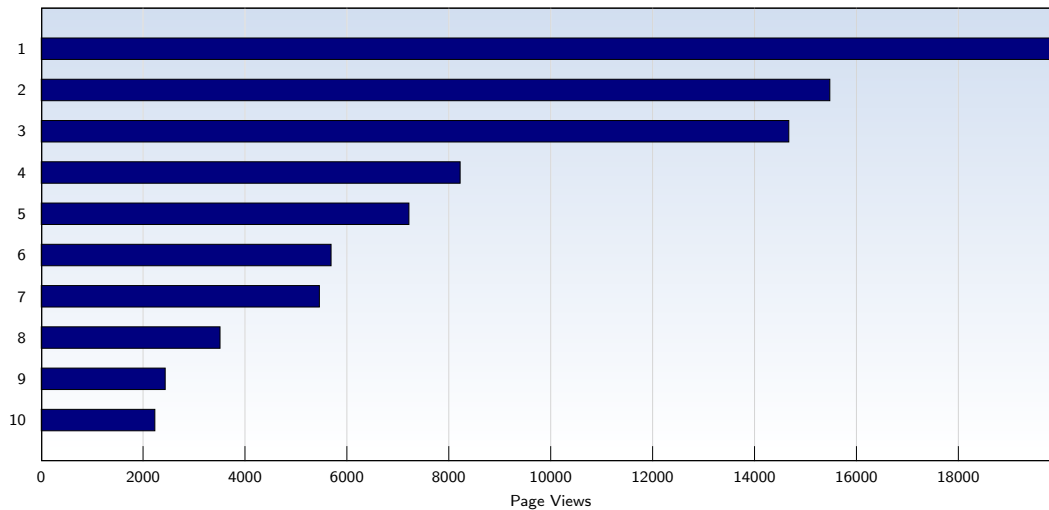

Top 10 Popular Pages

Rank	Page	Amount	%
1	discovercircuits.com/forum/showflat.php	19947	8
2	discovercircuits.com/forum/showprofile.php	15480	6
3	discovercircuits.com/forum/showthreaded.php	14675	6
4	discovercircuits.com/list.htm	8225	3
5	discovercircuits.com/	7220	2
6	discovercircuits.com/forum/postlist.php	5692	2
7	discovercircuits.com/forum/printthread.php	5463	2
8	discovercircuits.com/R/robot.htm	3513	1
9	discovercircuits.com/A/a-audioamp.htm	2437	1
10	discovercircuits.com/DJ-Circuits/daj-main.htm	2234	0
	Total	241468	

These statistics show you the most frequently called pages.