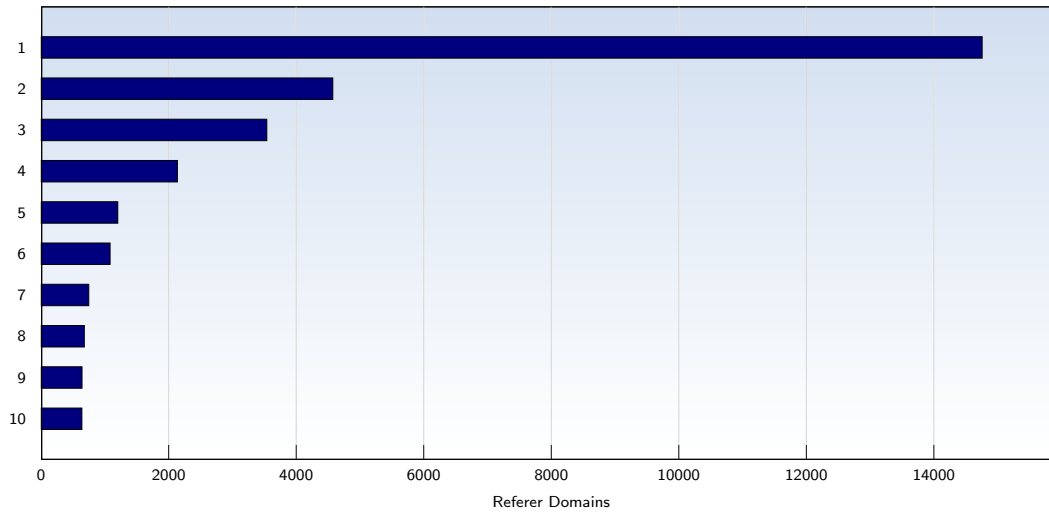

The average number of pages opened per unique visit. Only fully loaded pages are counted.

Top 10 Popular Pages

| Rank | Page | Amount | % |
|------|---|---------------|----|
| 1 | discovercircuits.com/forum/showthreaded.php | 50513 | 16 |
| 2 | discovercircuits.com/forum/showflat.php | 37835 | 11 |
| 3 | discovercircuits.com/forum/showprofile.php | 36318 | 11 |
| 4 | discovercircuits.com/ | 8391 | 2 |
| 5 | discovercircuits.com/list.htm | 8250 | 2 |
| 6 | discovercircuits.com/forum/postlist.php | 5272 | 1 |
| 7 | discovercircuits.com/forum/printthread.php | 5040 | 1 |
| 8 | discovercircuits.com/DJ-Circuits/daj-main.htm | 2579 | 0 |
| 9 | discovercircuits.com/A/a-audioamp.htm | 2106 | 0 |
| 10 | discovercircuits.com/list2.htm | 1991 | 0 |
| | Total | 315634 | |

These statistics show you the most frequently called pages.

Top 10 Referer Domains

| Rank | Domain | Amount | % |
|------|-------------------|--------------|----|
| 1 | google.com | 14759 | 17 |
| 2 | yahoo.com | 4576 | 5 |
| 3 | google.co.in | 3541 | 4 |
| 4 | google.co.uk | 2139 | 2 |
| 5 | google.com.au | 1204 | 1 |
| 6 | google.ca | 1083 | 1 |
| 7 | google.com.ph | 749 | 0 |
| 8 | hobbyprojects.com | 679 | 0 |
| 9 | google.com.my | 643 | 0 |
| 10 | google.com.br | 641 | 0 |
| | Total | 49884 | |