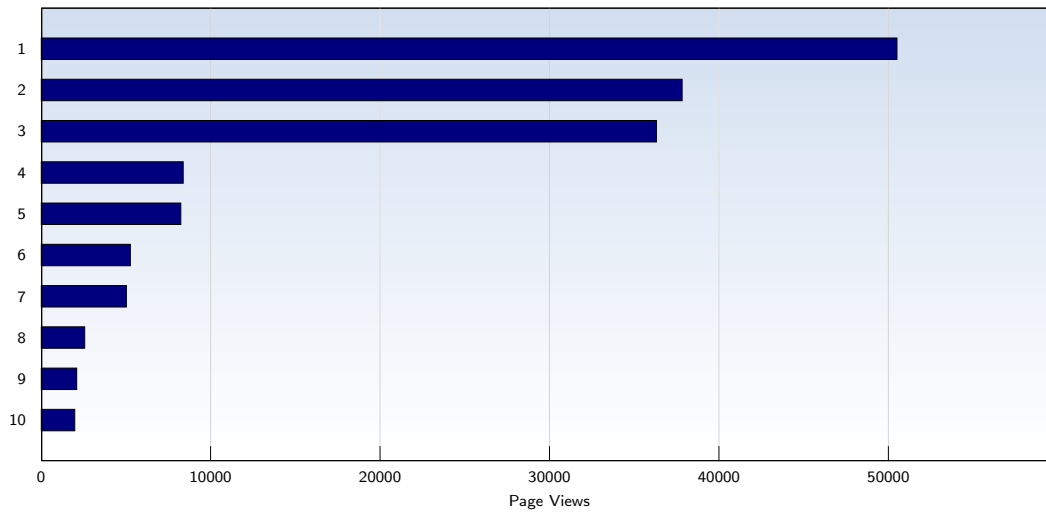

Top 10 Popular Pages

Rank	Page	Amount	%
1	discovercircuits.com/forum/showthreaded.php	50513	16
2	discovercircuits.com/forum/showflat.php	37835	11
3	discovercircuits.com/forum/showprofile.php	36318	11
4	discovercircuits.com/	8391	2
5	discovercircuits.com/list.htm	8250	2
6	discovercircuits.com/forum/postlist.php	5272	1
7	discovercircuits.com/forum/printthread.php	5040	1
8	discovercircuits.com/DJ-Circuits/daj-main.htm	2579	0
9	discovercircuits.com/A/a-audioamp.htm	2106	0
10	discovercircuits.com/list2.htm	1991	0
	Total	315634	

These statistics show you the most frequently called pages.