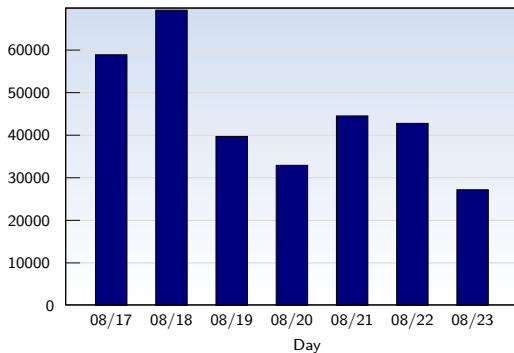

Weekly Report 08/17/2008 - 08/23/2008

For all domains and subdomains

Unique Visits

| Date | Amount |
|----------------------|--------------|
| Sunday 08/17/2008 | 9950 |
| Monday 08/18/2008 | 13057 |
| Tuesday 08/19/2008 | 13334 |
| Wednesday 08/20/2008 | 13047 |
| Thursday 08/21/2008 | 13407 |
| Friday 08/22/2008 | 12618 |
| Saturday 08/23/2008 | 10574 |
| Total | 85987 |

This analysis summarizes multiple page impressions of an individual visitor into unique visits. A visitor is counted as an unique visit when requesting at least one page. If more than 30 minutes have elapsed since the first page impression, further requests will be counted as a new unique visit.

Page Views

| Date | Amount |
|----------------------|---------------|
| Sunday 08/17/2008 | 58929 |
| Monday 08/18/2008 | 69409 |
| Tuesday 08/19/2008 | 39747 |
| Wednesday 08/20/2008 | 32962 |
| Thursday 08/21/2008 | 44559 |
| Friday 08/22/2008 | 42813 |
| Saturday 08/23/2008 | 27215 |
| Total | 315634 |

These statistics show all successful page views (also known as page impressions) and the time they were made. Only fully loaded pages are counted. Individual images and components are not included.

Pages per Visit