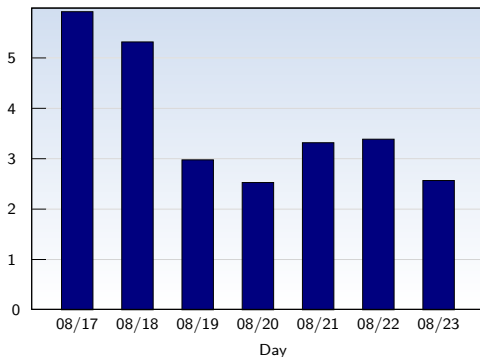

Weekly Report 08/17/2008 - 08/23/2008

For all domains and subdomains

Unique Visits

| Date | Amount |
|----------------------|--------------|
| Sunday 08/17/2008 | 9950 |
| Monday 08/18/2008 | 13057 |
| Tuesday 08/19/2008 | 13334 |
| Wednesday 08/20/2008 | 13047 |
| Thursday 08/21/2008 | 13407 |
| Friday 08/22/2008 | 12618 |
| Saturday 08/23/2008 | 10574 |
| Total | 85987 |

This analysis summarizes multiple page impressions of an individual visitor into unique visits. A visitor is counted as an unique visit when requesting at least one page. If more than 30 minutes have elapsed since the first page impression, further requests will be counted as a new unique visit.

Page Views

| Date | Amount |
|----------------------|---------------|
| Sunday 08/17/2008 | 58929 |
| Monday 08/18/2008 | 69409 |
| Tuesday 08/19/2008 | 39747 |
| Wednesday 08/20/2008 | 32962 |
| Thursday 08/21/2008 | 44559 |
| Friday 08/22/2008 | 42813 |
| Saturday 08/23/2008 | 27215 |
| Total | 315634 |

These statistics show all successful page views (also known as page impressions) and the time they were made. Only fully loaded pages are counted. Individual images and components are not included.

Pages per Visit