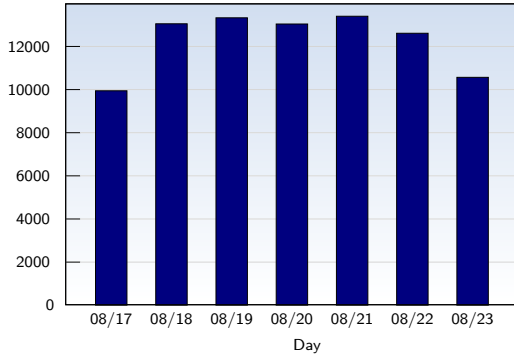

Weekly Report 08/17/2008 - 08/23/2008

For all domains and subdomains

Unique Visits

| Date | Amount |
|----------------------|--------------|
| Sunday 08/17/2008 | 9950 |
| Monday 08/18/2008 | 13057 |
| Tuesday 08/19/2008 | 13334 |
| Wednesday 08/20/2008 | 13047 |
| Thursday 08/21/2008 | 13407 |
| Friday 08/22/2008 | 12618 |
| Saturday 08/23/2008 | 10574 |
| Total | 85987 |

This analysis summarizes multiple page impressions of an individual visitor into unique visits. A visitor is counted as an unique visit when requesting at least one page. If more than 30 minutes have elapsed since the first page impression, further requests will be counted as a new unique visit.

Page Views

| Date | Amount |
|----------------------|---------------|
| Sunday 08/17/2008 | 58929 |
| Monday 08/18/2008 | 69409 |
| Tuesday 08/19/2008 | 39747 |
| Wednesday 08/20/2008 | 32962 |
| Thursday 08/21/2008 | 44559 |
| Friday 08/22/2008 | 42813 |
| Saturday 08/23/2008 | 27215 |
| Total | 315634 |

These statistics show all successful page views (also known as page impressions) and the time they were made. Only fully loaded pages are counted. Individual images and components are not included.

Pages per Visit