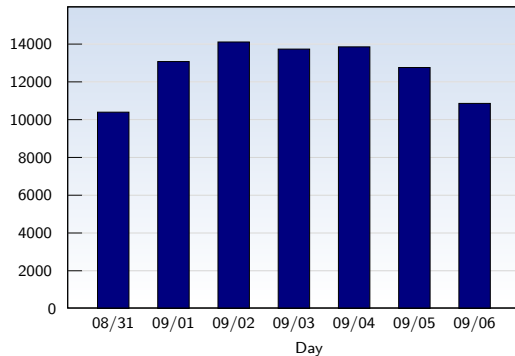

Weekly Report 08/31/2008 - 09/06/2008

For all domains and subdomains

Unique Visits

Date	Amount
Sunday 08/31/2008	10403
Monday 09/01/2008	13083
Tuesday 09/02/2008	14118
Wednesday 09/03/2008	13742
Thursday 09/04/2008	13860
Friday 09/05/2008	12767
Saturday 09/06/2008	10867
Total	88840

This analysis summarizes multiple page impressions of an individual visitor into unique visits. A visitor is counted as a unique visit when requesting at least one page. If more than 30 minutes have elapsed since the first page impression, further requests will be counted as a new unique visit.

Page Views

Date	Amount
Sunday 08/31/2008	62031
Monday 09/01/2008	89500
Tuesday 09/02/2008	34458
Wednesday 09/03/2008	31448
Thursday 09/04/2008	49918
Friday 09/05/2008	60554
Saturday 09/06/2008	59084
Total	386993

Date	Amount
Sunday 08/31/2008	5.96
Monday 09/01/2008	6.84
Tuesday 09/02/2008	2.44
Wednesday 09/03/2008	2.29
Thursday 09/04/2008	3.60
Friday 09/05/2008	4.74
Saturday 09/06/2008	5.44
Average	4.36

The average number of pages opened per unique visit. Only fully loaded pages are counted.