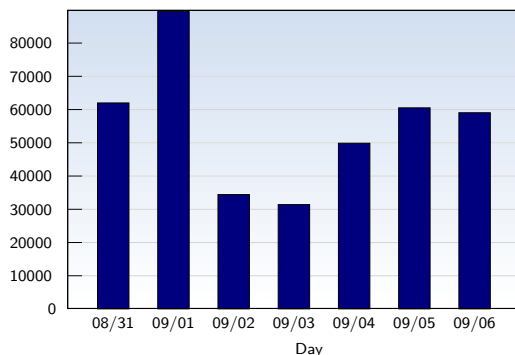

Weekly Report 08/31/2008 - 09/06/2008

For all domains and subdomains

Unique Visits

Date	Amount
Sunday 08/31/2008	10403
Monday 09/01/2008	13083
Tuesday 09/02/2008	14118
Wednesday 09/03/2008	13742
Thursday 09/04/2008	13860
Friday 09/05/2008	12767
Saturday 09/06/2008	10867
Total	88840

This analysis summarizes multiple page impressions of an individual visitor into unique visits. A visitor is counted as a unique visit when requesting at least one page. If more than 30 minutes have elapsed since the first page impression, further requests will be counted as a new unique visit.

Page Views

Date	Amount
Sunday 08/31/2008	62031
Monday 09/01/2008	89500
Tuesday 09/02/2008	34458
Wednesday 09/03/2008	31448
Thursday 09/04/2008	49918
Friday 09/05/2008	60554
Saturday 09/06/2008	59084
Total	386993

Date	Amount
Sunday 08/31/2008	5.96
Monday 09/01/2008	6.84
Tuesday 09/02/2008	2.44
Wednesday 09/03/2008	2.29
Thursday 09/04/2008	3.60
Friday 09/05/2008	4.74
Saturday 09/06/2008	5.44
Average	4.36

The average number of pages opened per unique visit. Only fully loaded pages are counted.