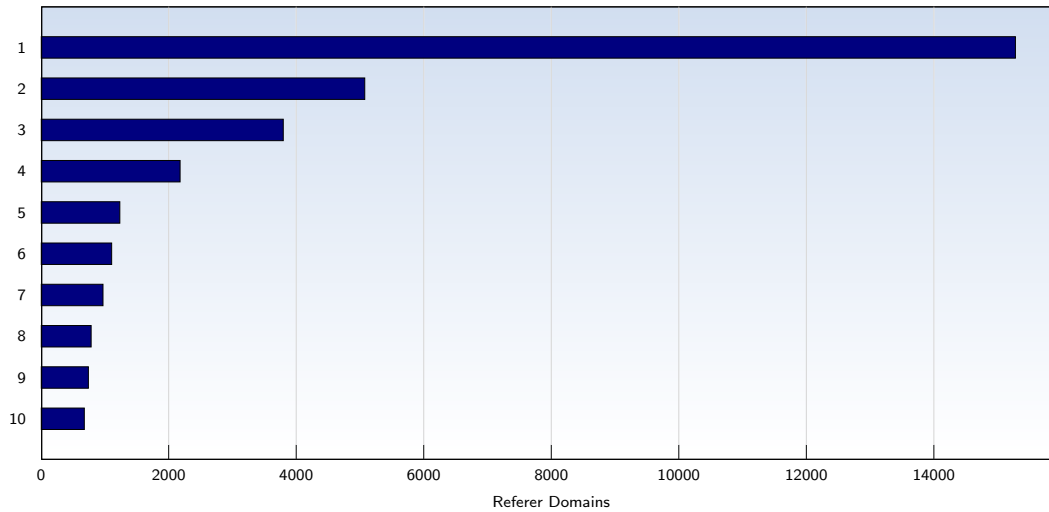

Top 10 Popular Pages

Rank	Page	Amount	%
1	discovercircuits.com/forum/showthreaded.php	63582	16
2	discovercircuits.com/forum/showprofile.php	58564	15
3	discovercircuits.com/forum/showflat.php	49318	12
4	discovercircuits.com/forum/printthread.php	12503	3
5	discovercircuits.com/	8510	2
6	discovercircuits.com/list.htm	8332	2
7	discovercircuits.com/forum/postlist.php	7700	1
8	discovercircuits.com/robots.txt	3164	0
9	discovercircuits.com/DJ-Circuits/daj-main.htm	2571	0
10	discovercircuits.com/A/a-audioamp.htm	2511	0
	Total	386993	

These statistics show you the most frequently called pages.

Top 10 Referer Domains

Rank	Domain	Amount	%
1	google.com	15281	17
2	yahoo.com	5077	5
3	google.co.in	3799	4
4	google.co.uk	2181	2
5	google.com.au	1236	1
6	google.ca	1108	1
7	google.com.ph	972	1
8	google.com.my	786	0
9	live.com	743	0
10	google.com.br	679	0
	Total	52311	