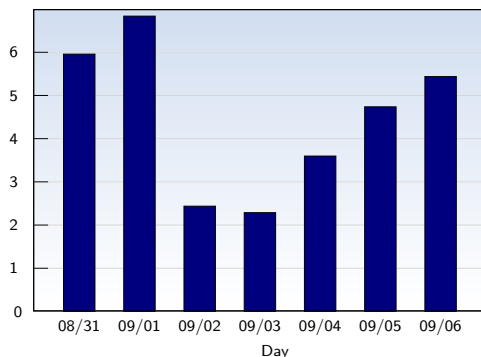

This analysis summarizes multiple page impressions of an individual visitor into unique visits. A visitor is counted as a unique visit when requesting at least one page. If more than 30 minutes have elapsed since the first page impression, further requests will be counted as a new unique visit.

Page Views

Date	Amount
Sunday 08/31/2008	62031
Monday 09/01/2008	89500
Tuesday 09/02/2008	34458
Wednesday 09/03/2008	31448
Thursday 09/04/2008	49918
Friday 09/05/2008	60554
Saturday 09/06/2008	59084
Total	386993

These statistics show all successful page views (also known as page impressions) and the time they were made. Only fully loaded pages are counted. Individual images and components are not included.

Pages per Visit

Date	Amount
Sunday 08/31/2008	5.96
Monday 09/01/2008	6.84
Tuesday 09/02/2008	2.44
Wednesday 09/03/2008	2.29
Thursday 09/04/2008	3.60
Friday 09/05/2008	4.74
Saturday 09/06/2008	5.44
Average	4.36

The average number of pages opened per unique visit. Only fully loaded pages are counted.