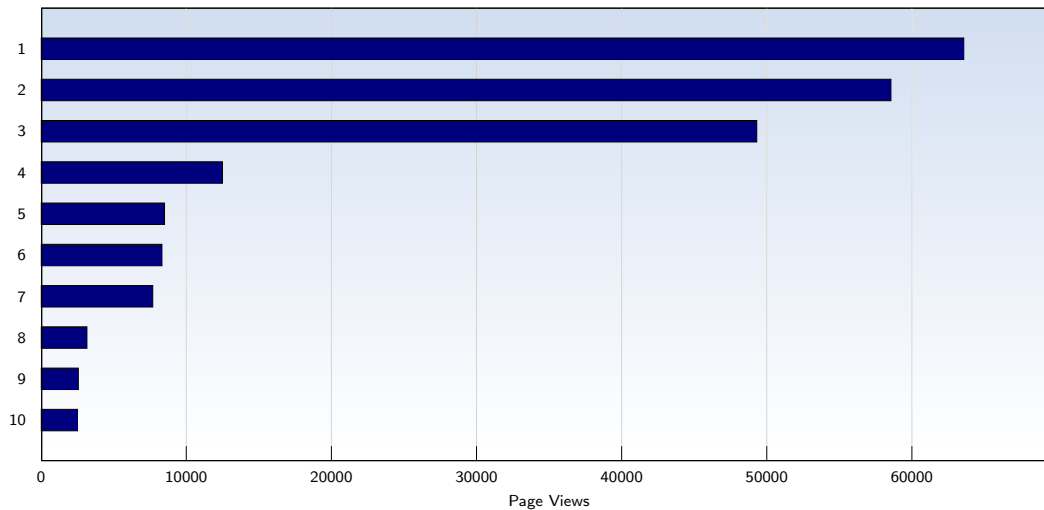

Top 10 Popular Pages

Rank	Page	Amount	%
1	discovercircuits.com/forum/showthreaded.php	63582	16
2	discovercircuits.com/forum/showprofile.php	58564	15
3	discovercircuits.com/forum/showflat.php	49318	12
4	discovercircuits.com/forum/printthread.php	12503	3
5	discovercircuits.com/	8510	2
6	discovercircuits.com/list.htm	8332	2
7	discovercircuits.com/forum/postlist.php	7700	1
8	discovercircuits.com/robots.txt	3164	0
9	discovercircuits.com/DJ-Circuits/daj-main.htm	2571	0
10	discovercircuits.com/A/a-audioamp.htm	2511	0
	Total	386993	

These statistics show you the most frequently called pages.