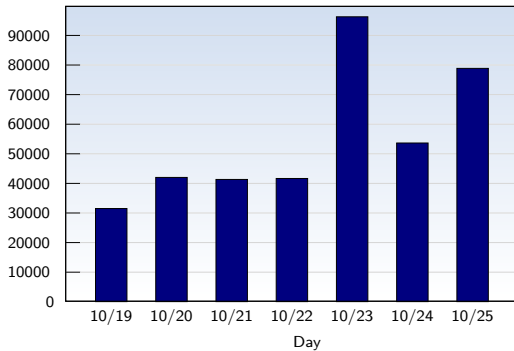

Weekly Report 10/19/2008 - 10/25/2008

For discovercircuits.com

Unique Visits

Date	Amount
Sunday 10/19/2008	11724
Monday 10/20/2008	15993
Tuesday 10/21/2008	15493
Wednesday 10/22/2008	15295
Thursday 10/23/2008	14437
Friday 10/24/2008	13722
Saturday 10/25/2008	11257
Total	97921

This analysis summarizes multiple page impressions of an individual visitor into unique visits. A visitor is counted as an unique visit when requesting at least one page. If more than 30 minutes have elapsed since the first page impression, further requests will be counted as a new unique visit.

Page Views

Date	Amount
Sunday 10/19/2008	31552
Monday 10/20/2008	42062
Tuesday 10/21/2008	41379
Wednesday 10/22/2008	41705
Thursday 10/23/2008	96339
Friday 10/24/2008	53697
Saturday 10/25/2008	78912
Total	385646

These statistics show all successful page views (also known as page impressions) and the time they were made. Only fully loaded pages are counted. Individual images and components are not included.

Pages per Visit