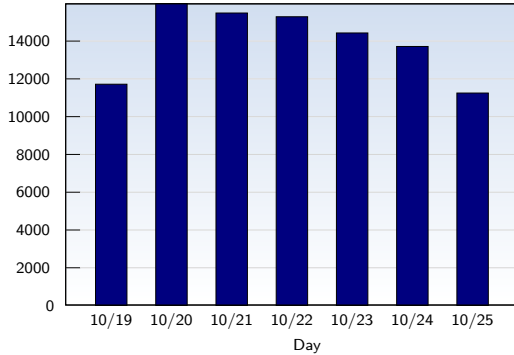

Weekly Report 10/19/2008 - 10/25/2008

For discovercircuits.com

Unique Visits

Date	Amount
Sunday 10/19/2008	11724
Monday 10/20/2008	15993
Tuesday 10/21/2008	15493
Wednesday 10/22/2008	15295
Thursday 10/23/2008	14437
Friday 10/24/2008	13722
Saturday 10/25/2008	11257
Total	97921

This analysis summarizes multiple page impressions of an individual visitor into unique visits. A visitor is counted as an unique visit when requesting at least one page. If more than 30 minutes have elapsed since the first page impression, further requests will be counted as a new unique visit.

Page Views

Date	Amount
Sunday 10/19/2008	31552
Monday 10/20/2008	42062
Tuesday 10/21/2008	41379
Wednesday 10/22/2008	41705
Thursday 10/23/2008	96339
Friday 10/24/2008	53697
Saturday 10/25/2008	78912
Total	385646

Date	Amount
Sunday 10/19/2008	2.69
Monday 10/20/2008	2.63
Tuesday 10/21/2008	2.67
Wednesday 10/22/2008	2.73
Thursday 10/23/2008	6.67
Friday 10/24/2008	3.91
Saturday 10/25/2008	7.01
Average	3.94

The average number of pages opened per unique visit. Only fully loaded pages are counted.