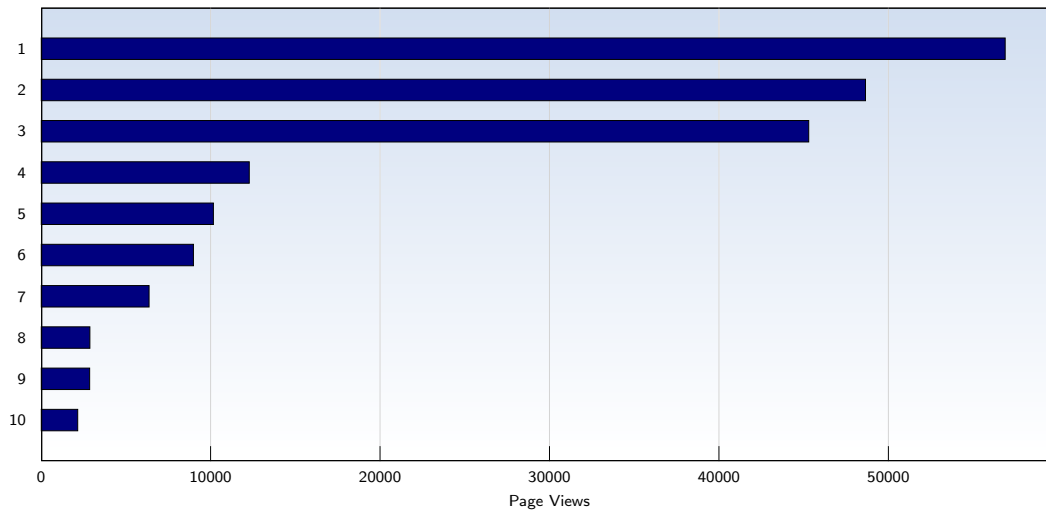

Top 10 Popular Pages

Rank	Page	Amount	%
1	discovercircuits.com/forum/showthreaded.php	56900	14
2	discovercircuits.com/forum/showprofile.php	48657	12
3	discovercircuits.com/forum/showflat.php	45306	11
4	discovercircuits.com/forum/printthread.php	12290	3
5	discovercircuits.com/list.htm	10173	2
6	discovercircuits.com/	8995	2
7	discovercircuits.com/forum/postlist.php	6377	1
8	discovercircuits.com/DJ-Circuits/daj-main.htm	2884	0
9	discovercircuits.com/A/a-audioamp.htm	2871	0
10	discovercircuits.com/C/co-dctoac.htm	2166	0
	Total	385646	

These statistics show you the most frequently called pages.