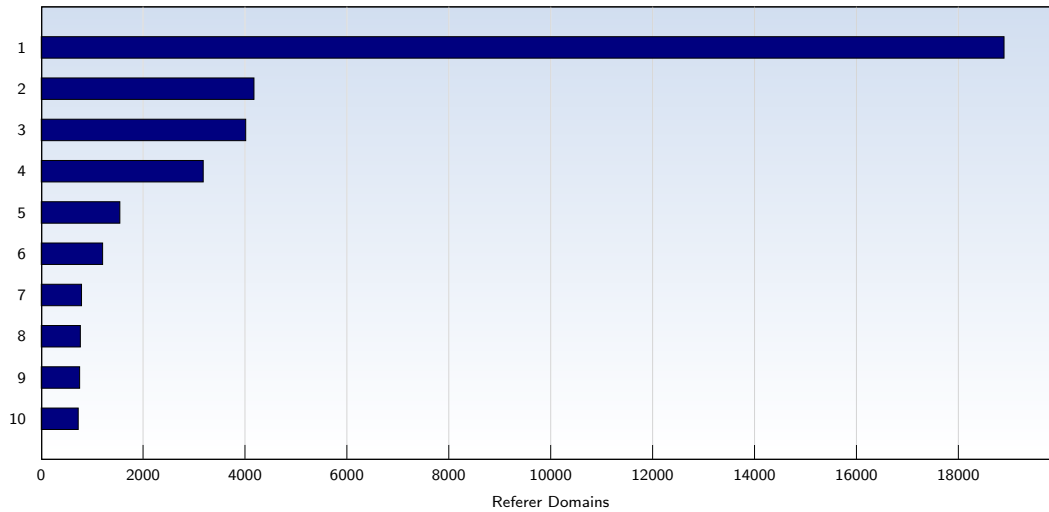

Date	Amount
Sunday 10/19/2008	2.69
Monday 10/20/2008	2.63
Tuesday 10/21/2008	2.67
Wednesday 10/22/2008	2.73
Thursday 10/23/2008	6.67
Friday 10/24/2008	3.91
Saturday 10/25/2008	7.01
Average	3.94

The average number of pages opened per unique visit. Only fully loaded pages are counted.

Top 10 Popular Pages

Rank	Page	Amount	%
1	discovercircuits.com/forum/showthreaded.php	56900	14
2	discovercircuits.com/forum/showprofile.php	48657	12
3	discovercircuits.com/forum/showflat.php	45306	11
4	discovercircuits.com/forum/printthread.php	12290	3
5	discovercircuits.com/list.htm	10173	2
6	discovercircuits.com/	8995	2
7	discovercircuits.com/forum/postlist.php	6377	1
8	discovercircuits.com/DJ-Circuits/daj-main.htm	2884	0
9	discovercircuits.com/A/a-audioamp.htm	2871	0
10	discovercircuits.com/C/co-dctoac.htm	2166	0
	Total	385646	

These statistics show you the most frequently called pages.

Top 10 Referer Domains

Rank	Domain	Amount	%
1	google.com	18899	19
2	yahoo.com	4179	4
3	google.co.in	4017	4
4	google.co.uk	3183	3
5	google.ca	1547	1
6	google.com.au	1209	1
7	google.com.pk	795	0
8	google.com.my	772	0
9	google.it	758	0
10	google.com.tr	730	0
	Total	61171	