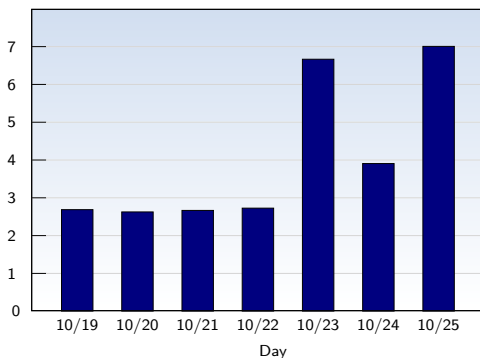

This analysis summarizes multiple page impressions of an individual visitor into unique visits. A visitor is counted as an unique visit when requesting at least one page. If more than 30 minutes have elapsed since the first page impression, further requests will be counted as a new unique visit.

Page Views

Date	Amount
Sunday 10/19/2008	31552
Monday 10/20/2008	42062
Tuesday 10/21/2008	41379
Wednesday 10/22/2008	41705
Thursday 10/23/2008	96339
Friday 10/24/2008	53697
Saturday 10/25/2008	78912
Total	385646

These statistics show all successful page views (also known as page impressions) and the time they were made. Only fully loaded pages are counted. Individual images and components are not included.

Pages per Visit

Date	Amount
Sunday 10/19/2008	2.69
Monday 10/20/2008	2.63
Tuesday 10/21/2008	2.67
Wednesday 10/22/2008	2.73
Thursday 10/23/2008	6.67
Friday 10/24/2008	3.91
Saturday 10/25/2008	7.01
Average	3.94

The average number of pages opened per unique visit. Only fully loaded pages are counted.