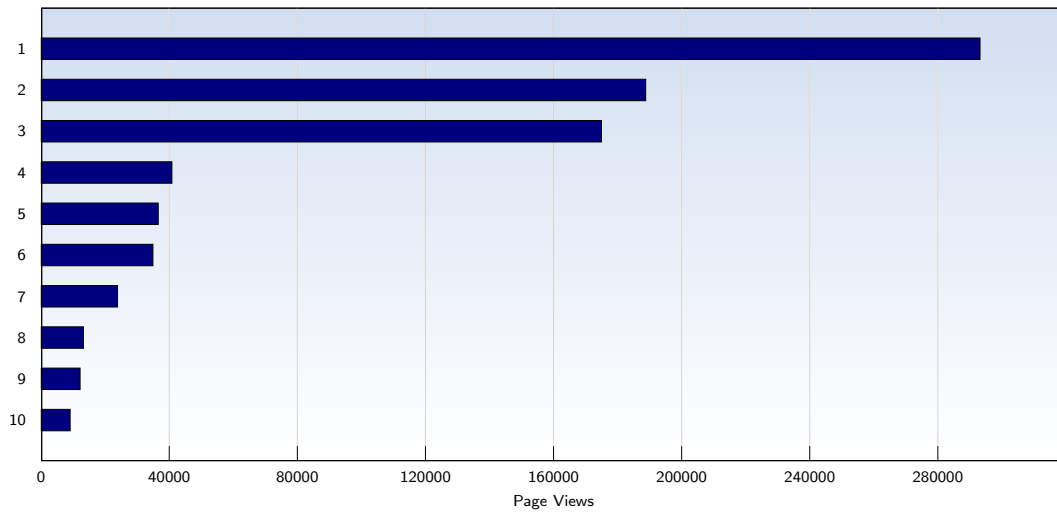

Top 10 Popular Pages

Rank	Page	Amount	%
1	discovercircuits.com/forum/showthreaded.php	293211	17
2	discovercircuits.com/forum/showflat.php	188816	11
3	discovercircuits.com/forum/showprofile.php	174987	10
4	discovercircuits.com/list.htm	40868	2
5	discovercircuits.com/	36606	2
6	discovercircuits.com/forum/printthread.php	34944	2
7	discovercircuits.com/forum/postlist.php	23890	1
8	discovercircuits.com/A/a-audioamp.htm	13236	0
9	discovercircuits.com/DJ-Circuits/daj-main.htm	12199	0
10	discovercircuits.com/...dynamic...	9093	0
	Total	1647290	

These statistics show you the most frequently called pages.