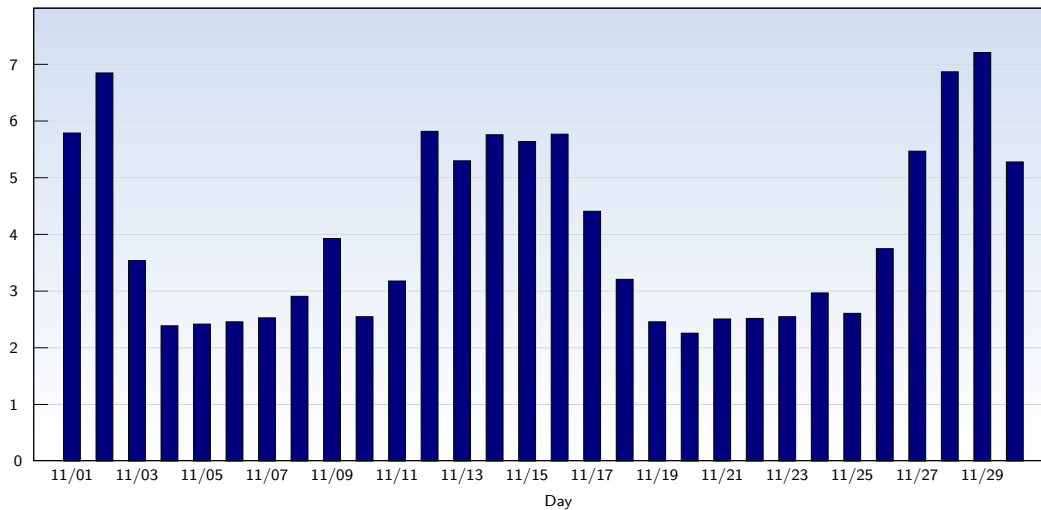

Monthly Report 11/01/2008 - 11/30/2008

For all domains and subdomains

Pages per Visit

Date	Amount
Saturday 11/01/2008	5.79
Sunday 11/02/2008	6.85
Monday 11/03/2008	3.54
Tuesday 11/04/2008	2.39
Wednesday 11/05/2008	2.42
Thursday 11/06/2008	2.46
Friday 11/07/2008	2.53
Saturday 11/08/2008	2.91
Sunday 11/09/2008	3.93
Monday 11/10/2008	2.55
Tuesday 11/11/2008	3.18
Wednesday 11/12/2008	5.82
Thursday 11/13/2008	5.30
Friday 11/14/2008	5.76
Saturday 11/15/2008	5.64

Date	Amount
Sunday 11/16/2008	5.77
Monday 11/17/2008	4.41
Tuesday 11/18/2008	3.21
Wednesday 11/19/2008	2.46
Thursday 11/20/2008	2.26
Friday 11/21/2008	2.51
Saturday 11/22/2008	2.52
Sunday 11/23/2008	2.55
Monday 11/24/2008	2.97
Tuesday 11/25/2008	2.61
Wednesday 11/26/2008	3.75
Thursday 11/27/2008	5.47
Friday 11/28/2008	6.87
Saturday 11/29/2008	7.21
Sunday 11/30/2008	5.28
Average	3.93

The average number of pages opened per unique visit. Only fully loaded pages are counted.