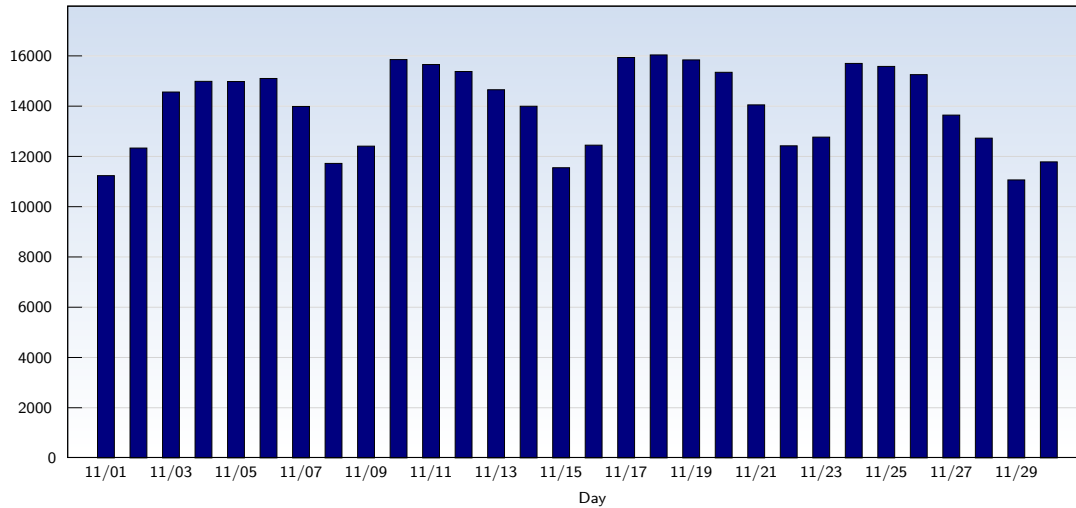

Monthly Report 11/01/2008 - 11/30/2008

For all domains and subdomains

Unique Visits

Date	Amount
Saturday 11/01/2008	11240
Sunday 11/02/2008	12338
Monday 11/03/2008	14567
Tuesday 11/04/2008	14992
Wednesday 11/05/2008	14985
Thursday 11/06/2008	15106
Friday 11/07/2008	13993
Saturday 11/08/2008	11727
Sunday 11/09/2008	12414
Monday 11/10/2008	15858
Tuesday 11/11/2008	15661
Wednesday 11/12/2008	15384
Thursday 11/13/2008	14658
Friday 11/14/2008	14002
Saturday 11/15/2008	11555

Date	Amount
Sunday 11/16/2008	12453
Monday 11/17/2008	15941
Tuesday 11/18/2008	16043
Wednesday 11/19/2008	15845
Thursday 11/20/2008	15352
Friday 11/21/2008	14056
Saturday 11/22/2008	12427
Sunday 11/23/2008	12773
Monday 11/24/2008	15705
Tuesday 11/25/2008	15586
Wednesday 11/26/2008	15259
Thursday 11/27/2008	13649
Friday 11/28/2008	12732
Saturday 11/29/2008	11070
Sunday 11/30/2008	11788
Total	419159

This analysis summarizes multiple page impressions of an individual visitor into unique visits. A visitor is counted as an unique visit when requesting at least one page. If more than 30 minutes have elapsed since the first page impression, further requests will be counted as a new unique visit.

Page Views

Date	Amount
Saturday 11/01/2008	65034
Sunday 11/02/2008	84542
Monday 11/03/2008	51600
Tuesday 11/04/2008	35821
Wednesday 11/05/2008	36281
Thursday 11/06/2008	37189
Friday 11/07/2008	35396
Saturday 11/08/2008	34134
Sunday 11/09/2008	48840
Monday 11/10/2008	40380
Tuesday 11/11/2008	49765
Wednesday 11/12/2008	89587
Thursday 11/13/2008	77720
Friday 11/14/2008	80609
Saturday 11/15/2008	65137