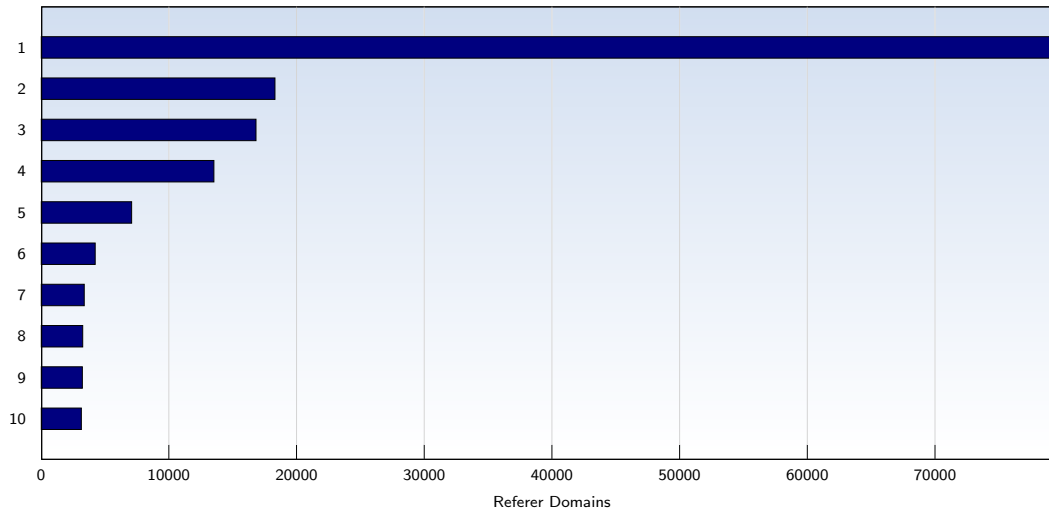

The average number of pages opened per unique visit. Only fully loaded pages are counted.

Top 10 Popular Pages

Rank	Page	Amount	%
1	discovercircuits.com/forum/showthreaded.php	293211	17
2	discovercircuits.com/forum/showflat.php	188816	11
3	discovercircuits.com/forum/showprofile.php	174987	10
4	discovercircuits.com/list.htm	40868	2
5	discovercircuits.com/	36606	2
6	discovercircuits.com/forum/printthread.php	34944	2
7	discovercircuits.com/forum/postlist.php	23890	1
8	discovercircuits.com/A/a-audioamp.htm	13236	0
9	discovercircuits.com/DJ-Circuits/daj-main.htm	12199	0
10	discovercircuits.com/...dynamic...	9093	0
	Total	1647290	

These statistics show you the most frequently called pages.

Top 10 Referer Domains

Rank	Domain	Amount	%
1	google.com	79433	18
2	yahoo.com	18321	4
3	google.co.in	16836	4
4	google.co.uk	13539	3
5	google.ca	7097	1
6	google.com.au	4243	1
7	google.co.id	3385	0
8	google.com.ph	3266	0
9	google.com.pk	3238	0
10	hobbyprojects.com	3159	0
	Total	259659	