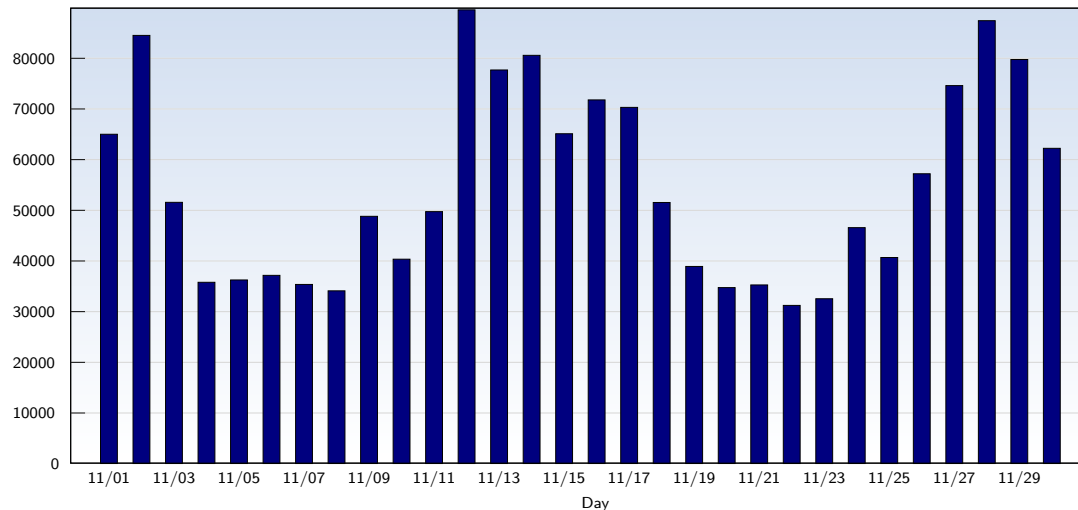

Monthly Report 11/01/2008 - 11/30/2008

For all domains and subdomains

Unique Visits

Date	Amount
Saturday 11/01/2008	11240
Sunday 11/02/2008	12338
Monday 11/03/2008	14567
Tuesday 11/04/2008	14992
Wednesday 11/05/2008	14985
Thursday 11/06/2008	15106
Friday 11/07/2008	13993
Saturday 11/08/2008	11727
Sunday 11/09/2008	12414
Monday 11/10/2008	15858
Tuesday 11/11/2008	15661
Wednesday 11/12/2008	15384
Thursday 11/13/2008	14658
Friday 11/14/2008	14002
Saturday 11/15/2008	11555

Date	Amount
Sunday 11/16/2008	12453
Monday 11/17/2008	15941
Tuesday 11/18/2008	16043
Wednesday 11/19/2008	15845
Thursday 11/20/2008	15352
Friday 11/21/2008	14056
Saturday 11/22/2008	12427
Sunday 11/23/2008	12773
Monday 11/24/2008	15705
Tuesday 11/25/2008	15586
Wednesday 11/26/2008	15259
Thursday 11/27/2008	13649
Friday 11/28/2008	12732
Saturday 11/29/2008	11070
Sunday 11/30/2008	11788
Total	419159

This analysis summarizes multiple page impressions of an individual visitor into unique visits. A visitor is counted as an unique visit when requesting at least one page. If more than 30 minutes have elapsed since the first page impression, further requests will be counted as a new unique visit.

Page Views

Date	Amount
Saturday 11/01/2008	65034
Sunday 11/02/2008	84542
Monday 11/03/2008	51600
Tuesday 11/04/2008	35821
Wednesday 11/05/2008	36281
Thursday 11/06/2008	37189
Friday 11/07/2008	35396
Saturday 11/08/2008	34134
Sunday 11/09/2008	48840
Monday 11/10/2008	40380
Tuesday 11/11/2008	49765
Wednesday 11/12/2008	89587
Thursday 11/13/2008	77720
Friday 11/14/2008	80609
Saturday 11/15/2008	65137