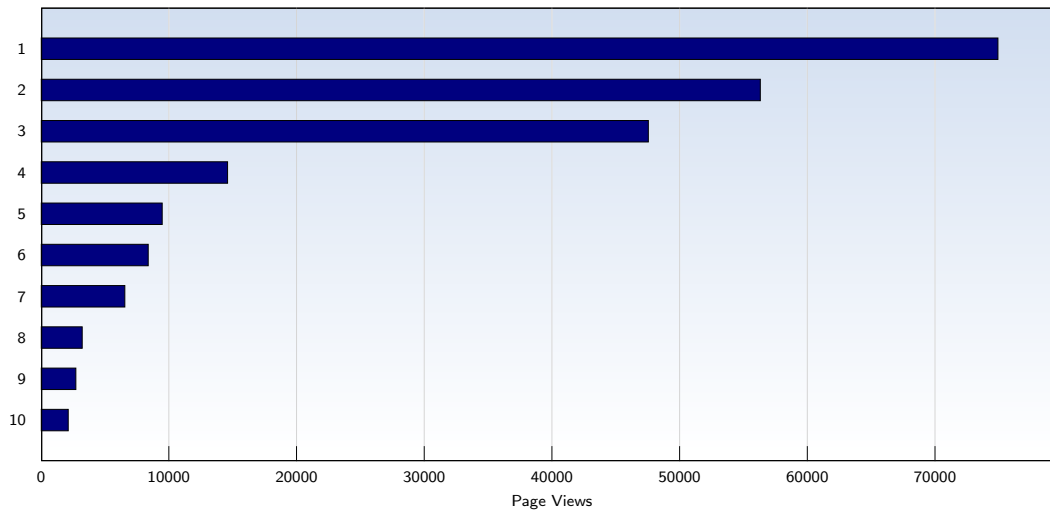

Top 10 Popular Pages

Rank	Page	Amount	%
1	discovercircuits.com/forum/showthreaded.php	74938	17
2	discovercircuits.com/forum/showflat.php	56329	13
3	discovercircuits.com/forum/showprofile.php	47560	11
4	discovercircuits.com/forum/printthread.php	14610	3
5	discovercircuits.com/list.htm	9490	2
6	discovercircuits.com/	8395	2
7	discovercircuits.com/forum/postlist.php	6564	1
8	discovercircuits.com/A/a-audioamp.htm	3226	0
9	discovercircuits.com/DJ-Circuits/daj-main.htm	2729	0
10	discovercircuits.com/list2.htm	2131	0
	Total	418998	

These statistics show you the most frequently called pages.