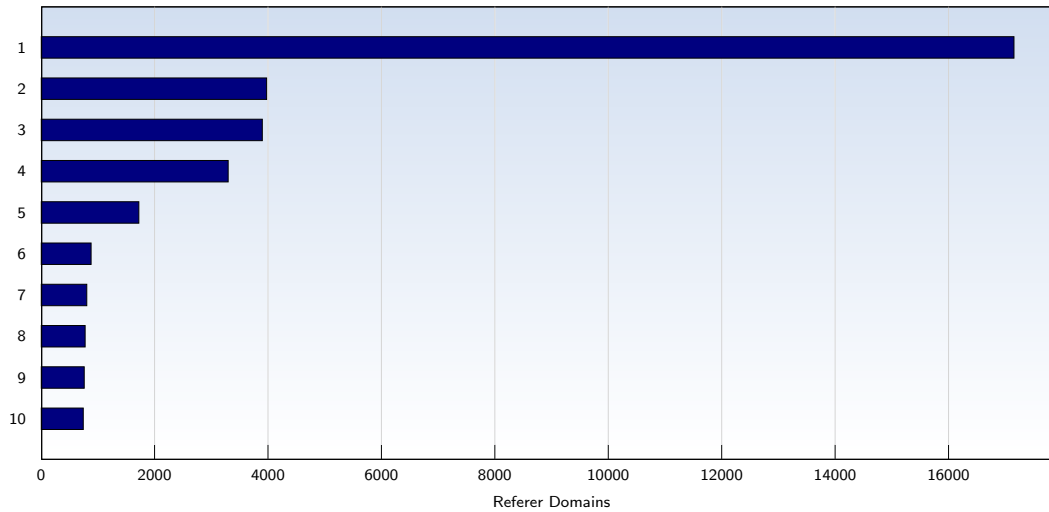

Top 10 Popular Pages

Rank	Page	Amount	%
1	discovercircuits.com/forum/showthreaded.php	74938	17
2	discovercircuits.com/forum/showflat.php	56329	13
3	discovercircuits.com/forum/showprofile.php	47560	11
4	discovercircuits.com/forum/printthread.php	14610	3
5	discovercircuits.com/list.htm	9490	2
6	discovercircuits.com/	8395	2
7	discovercircuits.com/forum/postlist.php	6564	1
8	discovercircuits.com/A/a-audioamp.htm	3226	0
9	discovercircuits.com/DJ-Circuits/daj-main.htm	2729	0
10	discovercircuits.com/list2.htm	2131	0
	Total	418998	

These statistics show you the most frequently called pages.

Top 10 Referer Domains

Rank	Domain	Amount	%
1	google.com	17156	17
2	yahoo.com	3978	4
3	google.co.in	3902	4
4	google.co.uk	3300	3
5	google.ca	1725	1
6	google.com.au	883	0
7	google.com.ph	807	0
8	google.co.id	778	0
9	live.com	762	0
10	google.it	745	0
	Total	58910	