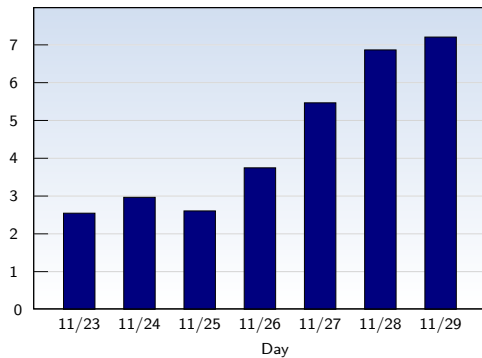

This analysis summarizes multiple page impressions of an individual visitor into unique visits. A visitor is counted as an unique visit when requesting at least one page. If more than 30 minutes have elapsed since the first page impression, further requests will be counted as a new unique visit.

Page Views

Date	Amount
Sunday 11/23/2008	32575
Monday 11/24/2008	46605
Tuesday 11/25/2008	40713
Wednesday 11/26/2008	57238
Thursday 11/27/2008	74636
Friday 11/28/2008	87445
Saturday 11/29/2008	79786
Total	418998

These statistics show all successful page views (also known as page impressions) and the time they were made. Only fully loaded pages are counted. Individual images and components are not included.

Pages per Visit

Date	Amount
Sunday 11/23/2008	2.55
Monday 11/24/2008	2.97
Tuesday 11/25/2008	2.61
Wednesday 11/26/2008	3.75
Thursday 11/27/2008	5.47
Friday 11/28/2008	6.87
Saturday 11/29/2008	7.21
Average	4.33

The average number of pages opened per unique visit. Only fully loaded pages are counted.