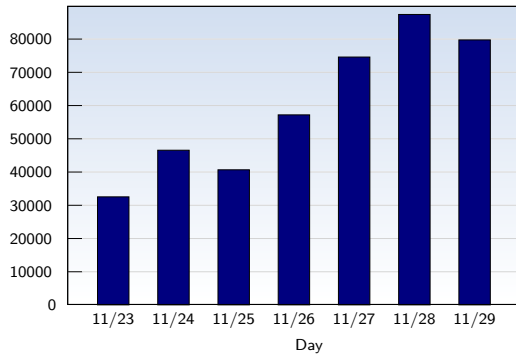

Weekly Report 11/23/2008 - 11/29/2008

For discovercircuits.com

Unique Visits

Date	Amount
Sunday 11/23/2008	12773
Monday 11/24/2008	15705
Tuesday 11/25/2008	15586
Wednesday 11/26/2008	15259
Thursday 11/27/2008	13649
Friday 11/28/2008	12732
Saturday 11/29/2008	11070
Total	96774

This analysis summarizes multiple page impressions of an individual visitor into unique visits. A visitor is counted as an unique visit when requesting at least one page. If more than 30 minutes have elapsed since the first page impression, further requests will be counted as a new unique visit.

Page Views

Date	Amount
Sunday 11/23/2008	32575
Monday 11/24/2008	46605
Tuesday 11/25/2008	40713
Wednesday 11/26/2008	57238
Thursday 11/27/2008	74636
Friday 11/28/2008	87445
Saturday 11/29/2008	79786
Total	418998

These statistics show all successful page views (also known as page impressions) and the time they were made. Only fully loaded pages are counted. Individual images and components are not included.

Pages per Visit