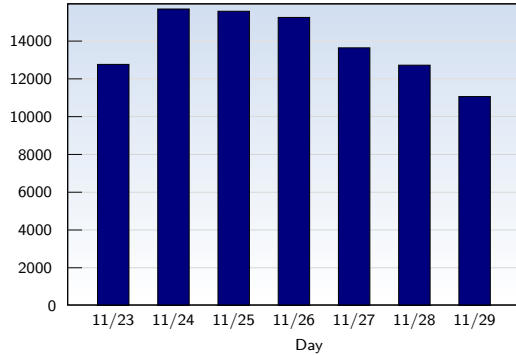

Weekly Report 11/23/2008 - 11/29/2008

For discovercircuits.com

Unique Visits

Date	Amount
Sunday 11/23/2008	12773
Monday 11/24/2008	15705
Tuesday 11/25/2008	15586
Wednesday 11/26/2008	15259
Thursday 11/27/2008	13649
Friday 11/28/2008	12732
Saturday 11/29/2008	11070
Total	96774

This analysis summarizes multiple page impressions of an individual visitor into unique visits. A visitor is counted as an unique visit when requesting at least one page. If more than 30 minutes have elapsed since the first page impression, further requests will be counted as a new unique visit.

Page Views

Date	Amount
Sunday 11/23/2008	32575
Monday 11/24/2008	46605
Tuesday 11/25/2008	40713
Wednesday 11/26/2008	57238
Thursday 11/27/2008	74636
Friday 11/28/2008	87445
Saturday 11/29/2008	79786
Total	418998

These statistics show all successful page views (also known as page impressions) and the time they were made. Only fully loaded pages are counted. Individual images and components are not included.

Pages per Visit