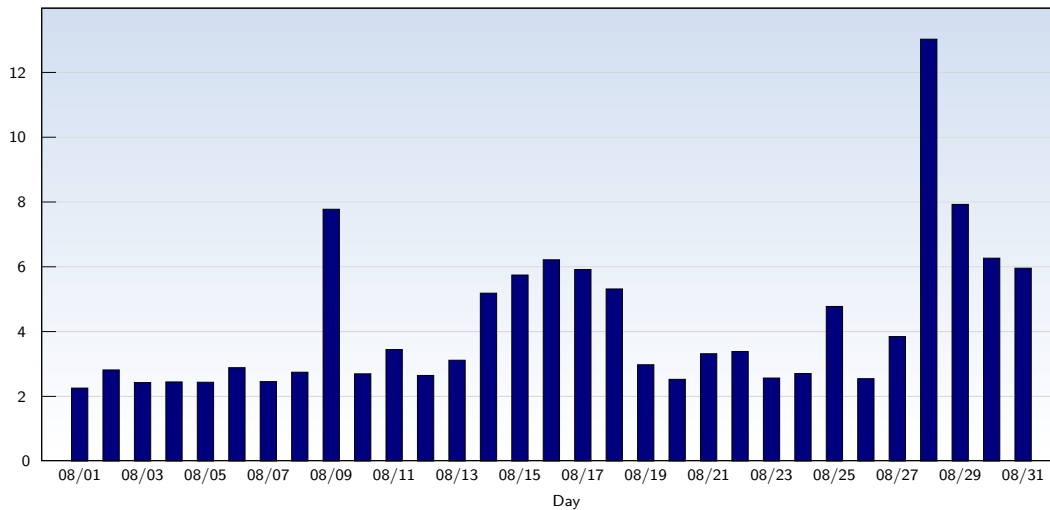

Monthly Report 08/01/2008 - 08/31/2008

For all domains and subdomains

Pages per Visit

Date	Amount
Friday 08/01/2008	2.26
Saturday 08/02/2008	2.82
Sunday 08/03/2008	2.43
Monday 08/04/2008	2.45
Tuesday 08/05/2008	2.44
Wednesday 08/06/2008	2.89
Thursday 08/07/2008	2.46
Friday 08/08/2008	2.75
Saturday 08/09/2008	7.78
Sunday 08/10/2008	2.70
Monday 08/11/2008	3.45
Tuesday 08/12/2008	2.65
Wednesday 08/13/2008	3.12
Thursday 08/14/2008	5.19
Friday 08/15/2008	5.75
Saturday 08/16/2008	6.22

Date	Amount
Sunday 08/17/2008	5.92
Monday 08/18/2008	5.32
Tuesday 08/19/2008	2.98
Wednesday 08/20/2008	2.53
Thursday 08/21/2008	3.32
Friday 08/22/2008	3.39
Saturday 08/23/2008	2.57
Sunday 08/24/2008	2.71
Monday 08/25/2008	4.78
Tuesday 08/26/2008	2.55
Wednesday 08/27/2008	3.85
Thursday 08/28/2008	13.03
Friday 08/29/2008	7.93
Saturday 08/30/2008	6.27
Sunday 08/31/2008	5.96
Average	4.17

The average number of pages opened per unique visit. Only fully loaded pages are counted.