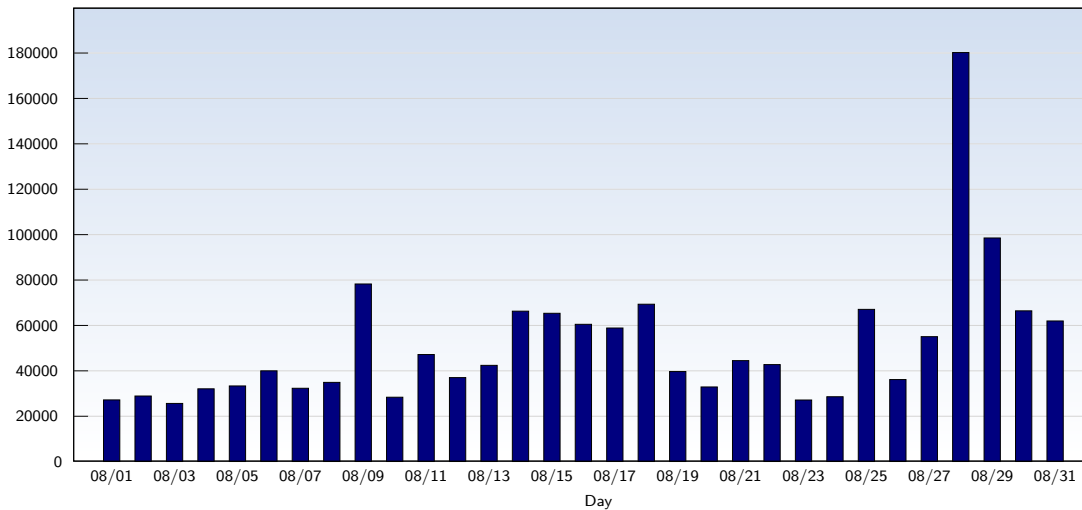

Monthly Report 08/01/2008 - 08/31/2008

For all domains and subdomains

Unique Visits

Date	Amount
Friday 08/01/2008	12064
Saturday 08/02/2008	10269
Sunday 08/03/2008	10587
Monday 08/04/2008	13139
Tuesday 08/05/2008	13680
Wednesday 08/06/2008	13875
Thursday 08/07/2008	13148
Friday 08/08/2008	12721
Saturday 08/09/2008	10073
Sunday 08/10/2008	10552
Monday 08/11/2008	13712
Tuesday 08/12/2008	13987
Wednesday 08/13/2008	13612
Thursday 08/14/2008	12774
Friday 08/15/2008	11375
Saturday 08/16/2008	9731

Date	Amount
Sunday 08/17/2008	9950
Monday 08/18/2008	13057
Tuesday 08/19/2008	13334
Wednesday 08/20/2008	13047
Thursday 08/21/2008	13407
Friday 08/22/2008	12618
Saturday 08/23/2008	10574
Sunday 08/24/2008	10561
Monday 08/25/2008	14044
Tuesday 08/26/2008	14214
Wednesday 08/27/2008	14324
Thursday 08/28/2008	13830
Friday 08/29/2008	12439
Saturday 08/30/2008	10599
Sunday 08/31/2008	10403
Total	381700

This analysis summarizes multiple page impressions of an individual visitor into unique visits. A visitor is counted as an unique visit when requesting at least one page. If more than 30 minutes have elapsed since the first page impression, further requests will be counted as a new unique visit.

Monthly Report 08/01/2008 - 08/31/2008

For all domains and subdomains

Page Views

Date	Amount
Friday 08/01/2008	27254
Saturday 08/02/2008	28972
Sunday 08/03/2008	25706
Monday 08/04/2008	32140
Tuesday 08/05/2008	33408
Wednesday 08/06/2008	40065
Thursday 08/07/2008	32382
Friday 08/08/2008	34979
Saturday 08/09/2008	78324
Sunday 08/10/2008	28442
Monday 08/11/2008	47246
Tuesday 08/12/2008	37079
Wednesday 08/13/2008	42481
Thursday 08/14/2008	66345
Friday 08/15/2008	65416
Saturday 08/16/2008	60558