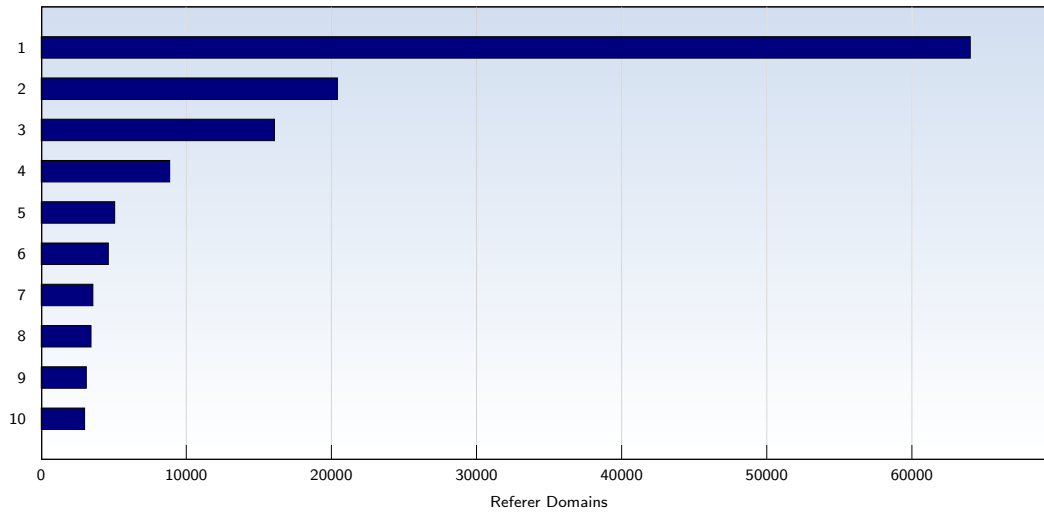

Date	Amount
Sunday 08/17/2008	5.92
Monday 08/18/2008	5.32
Tuesday 08/19/2008	2.98
Wednesday 08/20/2008	2.53
Thursday 08/21/2008	3.32
Friday 08/22/2008	3.39
Saturday 08/23/2008	2.57
Sunday 08/24/2008	2.71
Monday 08/25/2008	4.78
Tuesday 08/26/2008	2.55
Wednesday 08/27/2008	3.85
Thursday 08/28/2008	13.03
Friday 08/29/2008	7.93
Saturday 08/30/2008	6.27
Sunday 08/31/2008	5.96
Average	4.17

The average number of pages opened per unique visit. Only fully loaded pages are counted.

Top 10 Popular Pages

Rank	Page	Amount	%
1	discovercircuits.com/forum/showthreaded.php	276578	17
2	discovercircuits.com/forum/showprofile.php	244926	15
3	discovercircuits.com/forum/showflat.php	201449	12
4	discovercircuits.com/	35997	2
5	discovercircuits.com/list.htm	35510	2
6	discovercircuits.com/forum/printthread.php	35062	2
7	discovercircuits.com/forum/postlist.php	24706	1
8	discovercircuits.com/DJ-Circuits/daj-main.htm	11415	0
9	discovercircuits.com/A/a-audioamp.htm	9719	0
10	discovercircuits.com/C/co-dctoac.htm	8419	0
	Total	1590943	

These statistics show you the most frequently called pages.

Top 10 Referer Domains

Rank	Domain	Amount	%
1	google.com	64029	16
2	yahoo.com	20423	5
3	google.co.in	16089	4
4	google.co.uk	8865	2
5	google.com.au	5076	1
6	google.ca	4637	1
7	google.com.ph	3572	0
8	live.com	3445	0
9	google.com.my	3121	0
10	hobbyprojects.com	3004	0
	Total	219209	