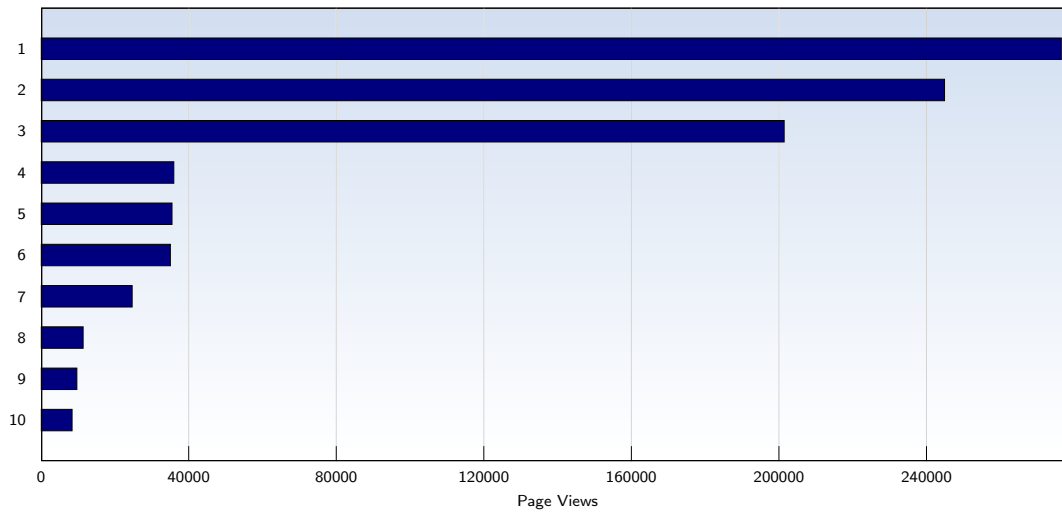

Top 10 Popular Pages

Rank	Page	Amount	%
1	discovercircuits.com/forum/showthreaded.php	276578	17
2	discovercircuits.com/forum/showprofile.php	244926	15
3	discovercircuits.com/forum/showflat.php	201449	12
4	discovercircuits.com/	35997	2
5	discovercircuits.com/list.htm	35510	2
6	discovercircuits.com/forum/printthread.php	35062	2
7	discovercircuits.com/forum/postlist.php	24706	1
8	discovercircuits.com/DJ-Circuits/daj-main.htm	11415	0
9	discovercircuits.com/A/a-audioamp.htm	9719	0
10	discovercircuits.com/C/co-dctoac.htm	8419	0
	Total	1590943	

These statistics show you the most frequently called pages.