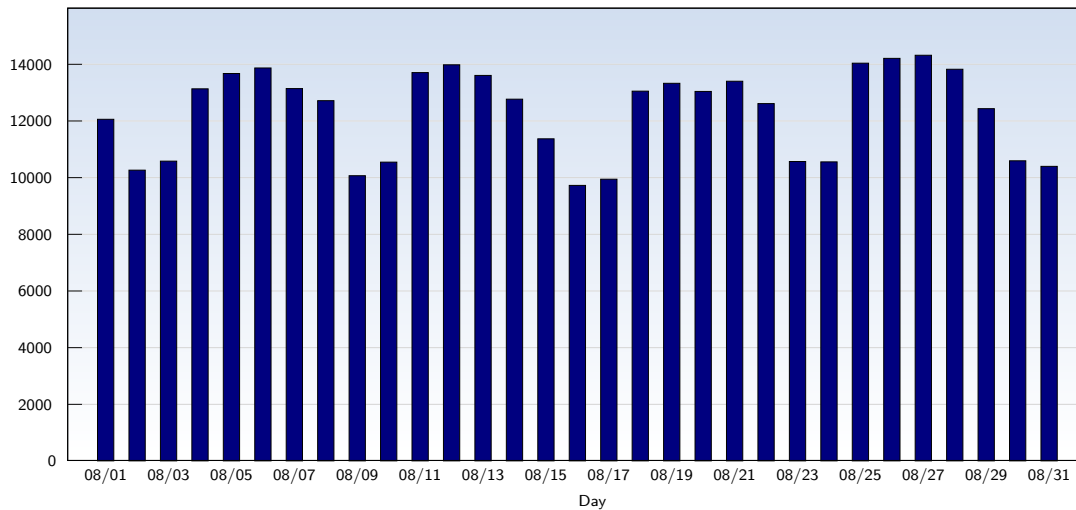

Monthly Report 08/01/2008 - 08/31/2008

For all domains and subdomains

Unique Visits

Date	Amount
Friday 08/01/2008	12064
Saturday 08/02/2008	10269
Sunday 08/03/2008	10587
Monday 08/04/2008	13139
Tuesday 08/05/2008	13680
Wednesday 08/06/2008	13875
Thursday 08/07/2008	13148
Friday 08/08/2008	12721
Saturday 08/09/2008	10073
Sunday 08/10/2008	10552
Monday 08/11/2008	13712
Tuesday 08/12/2008	13987
Wednesday 08/13/2008	13612
Thursday 08/14/2008	12774
Friday 08/15/2008	11375
Saturday 08/16/2008	9731

Date	Amount
Sunday 08/17/2008	9950
Monday 08/18/2008	13057
Tuesday 08/19/2008	13334
Wednesday 08/20/2008	13047
Thursday 08/21/2008	13407
Friday 08/22/2008	12618
Saturday 08/23/2008	10574
Sunday 08/24/2008	10561
Monday 08/25/2008	14044
Tuesday 08/26/2008	14214
Wednesday 08/27/2008	14324
Thursday 08/28/2008	13830
Friday 08/29/2008	12439
Saturday 08/30/2008	10599
Sunday 08/31/2008	10403
Total	381700

This analysis summarizes multiple page impressions of an individual visitor into unique visits. A visitor is counted as an unique visit when requesting at least one page. If more than 30 minutes have elapsed since the first page impression, further requests will be counted as a new unique visit.

Monthly Report 08/01/2008 - 08/31/2008

For all domains and subdomains

Page Views

Date	Amount
Friday 08/01/2008	27254
Saturday 08/02/2008	28972
Sunday 08/03/2008	25706
Monday 08/04/2008	32140
Tuesday 08/05/2008	33408
Wednesday 08/06/2008	40065
Thursday 08/07/2008	32382
Friday 08/08/2008	34979
Saturday 08/09/2008	78324
Sunday 08/10/2008	28442
Monday 08/11/2008	47246
Tuesday 08/12/2008	37079
Wednesday 08/13/2008	42481
Thursday 08/14/2008	66345
Friday 08/15/2008	65416
Saturday 08/16/2008	60558