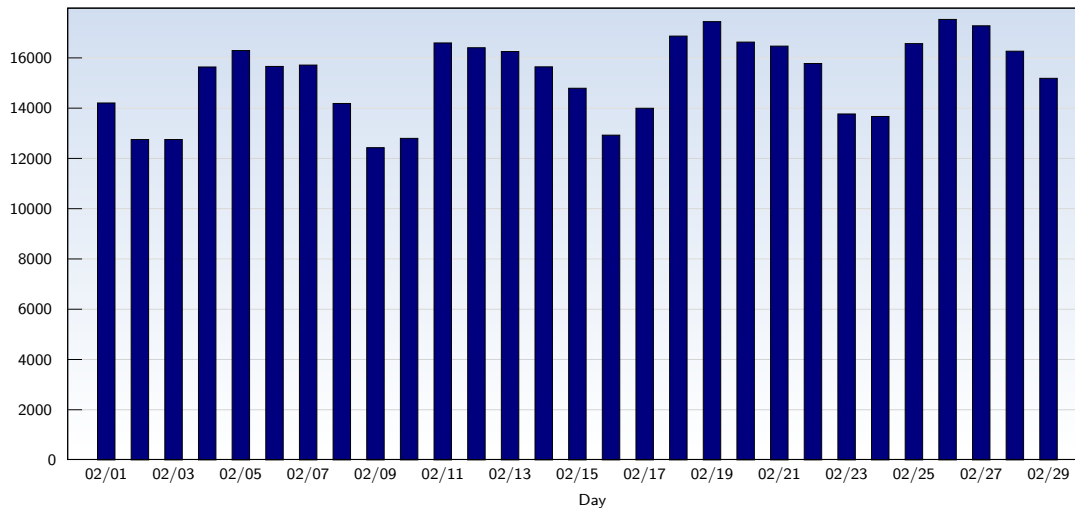

Unique Visits

Date	Amount
Friday 02/01/2008	14211
Saturday 02/02/2008	12756
Sunday 02/03/2008	12757
Monday 02/04/2008	15643
Tuesday 02/05/2008	16296
Wednesday 02/06/2008	15665
Thursday 02/07/2008	15719
Friday 02/08/2008	14191
Saturday 02/09/2008	12433
Sunday 02/10/2008	12803
Monday 02/11/2008	16600
Tuesday 02/12/2008	16409
Wednesday 02/13/2008	16259
Thursday 02/14/2008	15649
Friday 02/15/2008	12931

Date	Amount
Saturday 02/16/2008	14797
Sunday 02/17/2008	12931
Monday 02/18/2008	14001
Tuesday 02/19/2008	16872
Wednesday 02/20/2008	17448
Thursday 02/21/2008	16633
Friday 02/22/2008	16473
Saturday 02/23/2008	15782
Sunday 02/24/2008	13774
Monday 02/25/2008	13674
Tuesday 02/26/2008	16573
Wednesday 02/27/2008	17535
Thursday 02/28/2008	17282
Friday 02/29/2008	16271
Total	442629

This analysis summarizes multiple page impressions of an individual visitor into unique visits. A visitor is counted as an unique visit when requesting at least one page. If more than 30 minutes have elapsed since the first page impression, further requests will be counted as a new unique visit.

Page Views

Date	Amount
Friday 02/01/2008	41031
Saturday 02/02/2008	66341
Sunday 02/03/2008	62700
Monday 02/04/2008	68918
Tuesday 02/05/2008	68987
Wednesday 02/06/2008	80918
Thursday 02/07/2008	37268
Friday 02/08/2008	34958
Saturday 02/09/2008	31279
Sunday 02/10/2008	32683
Monday 02/11/2008	54783
Tuesday 02/12/2008	184382
Wednesday 02/13/2008	41127
Thursday 02/14/2008	35907
Friday 02/15/2008	86813