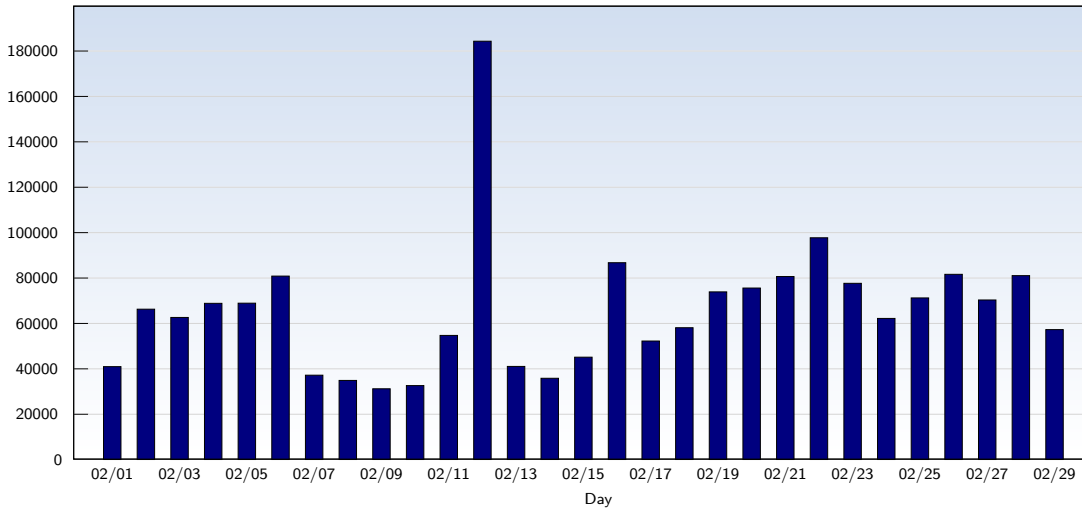

Unique Visits

Date	Amount
Friday 02/01/2008	14211
Saturday 02/02/2008	12756
Sunday 02/03/2008	12757
Monday 02/04/2008	15643
Tuesday 02/05/2008	16296
Wednesday 02/06/2008	15665
Thursday 02/07/2008	15719
Friday 02/08/2008	14191
Saturday 02/09/2008	12433
Sunday 02/10/2008	12803
Monday 02/11/2008	16600
Tuesday 02/12/2008	16409
Wednesday 02/13/2008	16259
Thursday 02/14/2008	15649
Friday 02/15/2008	12931

Date	Amount
Saturday 02/16/2008	14797
Sunday 02/17/2008	12931
Monday 02/18/2008	14001
Tuesday 02/19/2008	16872
Wednesday 02/20/2008	17448
Thursday 02/21/2008	16633
Friday 02/22/2008	16473
Saturday 02/23/2008	15782
Sunday 02/24/2008	13774
Monday 02/25/2008	13674
Tuesday 02/26/2008	16573
Wednesday 02/27/2008	17535
Thursday 02/28/2008	17282
Friday 02/29/2008	16271
Total	442629

This analysis summarizes multiple page impressions of an individual visitor into unique visits. A visitor is counted as an unique visit when requesting at least one page. If more than 30 minutes have elapsed since the first page impression, further requests will be counted as a new unique visit.

Page Views

Date	Amount
Friday 02/01/2008	41031
Saturday 02/02/2008	66341
Sunday 02/03/2008	62700
Monday 02/04/2008	68918
Tuesday 02/05/2008	68987
Wednesday 02/06/2008	80918
Thursday 02/07/2008	37268
Friday 02/08/2008	34958
Saturday 02/09/2008	31279
Sunday 02/10/2008	32683
Monday 02/11/2008	54783
Tuesday 02/12/2008	184382
Wednesday 02/13/2008	41127
Thursday 02/14/2008	35907
Friday 02/15/2008	86813