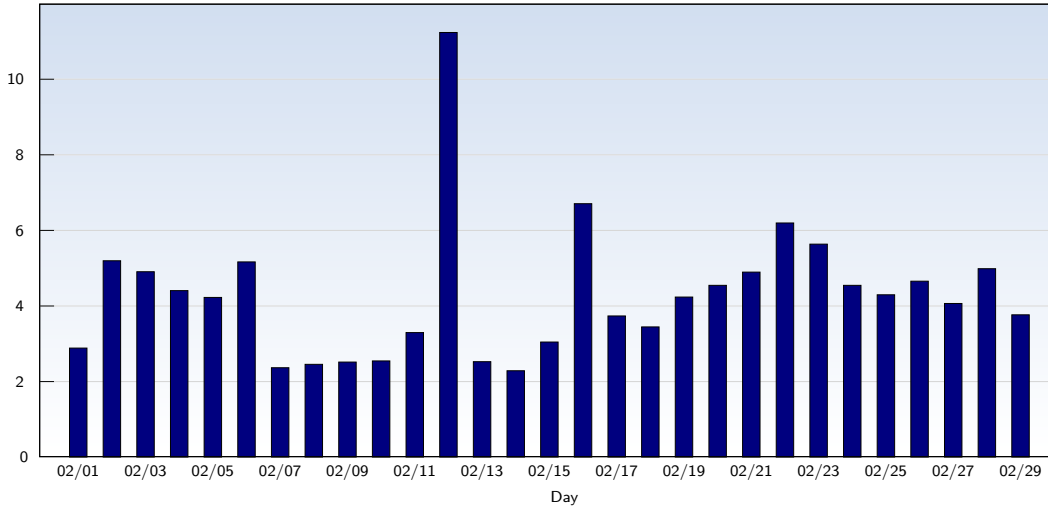

Date	Amount
Saturday 02/16/2008	14797
Sunday 02/17/2008	12931
Monday 02/18/2008	14001
Tuesday 02/19/2008	16872
Wednesday 02/20/2008	17448
Thursday 02/21/2008	16633
Friday 02/22/2008	16473
Saturday 02/23/2008	15782
Sunday 02/24/2008	13774
Monday 02/25/2008	13674
Tuesday 02/26/2008	16573
Wednesday 02/27/2008	17535
Thursday 02/28/2008	17282
Friday 02/29/2008	16271
Total	442629

Page Views

Date	Amount
Friday 02/01/2008	41031
Saturday 02/02/2008	66341
Sunday 02/03/2008	62700
Monday 02/04/2008	68918
Tuesday 02/05/2008	68987
Wednesday 02/06/2008	80918
Thursday 02/07/2008	37268
Friday 02/08/2008	34958
Saturday 02/09/2008	31279
Sunday 02/10/2008	32683
Monday 02/11/2008	54783
Tuesday 02/12/2008	184382
Wednesday 02/13/2008	41127
Thursday 02/14/2008	35907
Friday 02/15/2008	86813

Date	Amount
Saturday 02/16/2008	45202
Sunday 02/17/2008	86813
Monday 02/18/2008	52315
Tuesday 02/19/2008	58176
Wednesday 02/20/2008	73962
Thursday 02/21/2008	75657
Friday 02/22/2008	80723
Saturday 02/23/2008	97794
Sunday 02/24/2008	77736
Monday 02/25/2008	62269
Tuesday 02/26/2008	71300
Wednesday 02/27/2008	81698
Thursday 02/28/2008	70397
Friday 02/29/2008	81119
Total	1913788

These statistics show all successful page views (also known as page impressions) and the time they were made. Only fully loaded pages are counted. Individual images and components are not included.

Pages per Visit