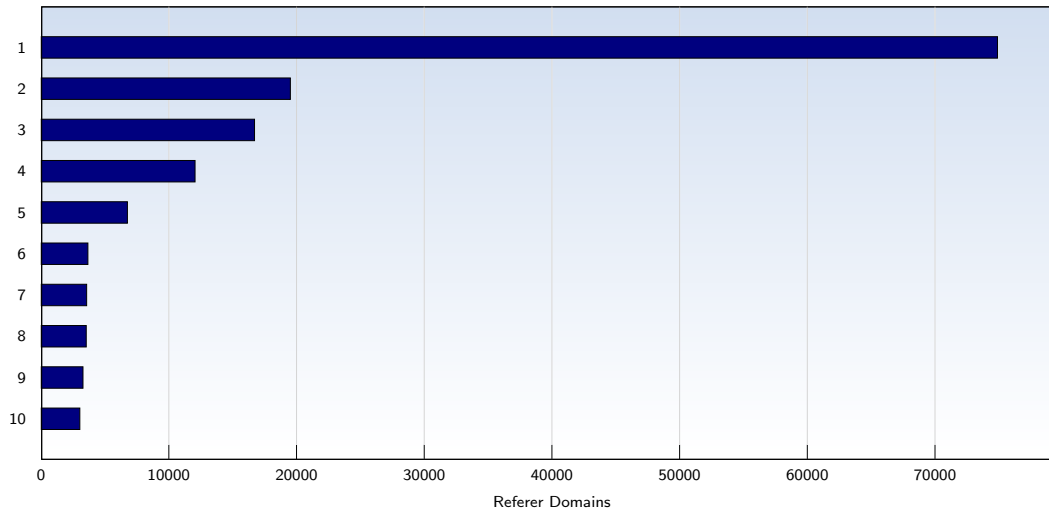

Date	Amount
Saturday 02/16/2008	3.05
Sunday 02/17/2008	6.71
Monday 02/18/2008	3.74
Tuesday 02/19/2008	3.45
Wednesday 02/20/2008	4.24
Thursday 02/21/2008	4.55
Friday 02/22/2008	4.90
Saturday 02/23/2008	6.20
Sunday 02/24/2008	5.64
Monday 02/25/2008	4.55
Tuesday 02/26/2008	4.30
Wednesday 02/27/2008	4.66
Thursday 02/28/2008	4.07
Friday 02/29/2008	4.99
Average	4.32

The average number of pages opened per unique visit. Only fully loaded pages are counted.

Top 10 Popular Pages

Rank	Page	Amount	%
1	discovercircuits.com/forum/showthreaded.php	383972	20
2	discovercircuits.com/forum/showprofile.php	282763	14
3	discovercircuits.com/forum/showflat.php	251978	13
4	discovercircuits.com/forum/printthread.php	47682	2
5	discovercircuits.com/list.htm	46471	2
6	discovercircuits.com/	41067	2
7	discovercircuits.com/forum/postlist.php	28109	1
8	discovercircuits.com/A/a-audioamp.htm	12595	0
9	discovercircuits.com/list2.htm	11007	0
10	discovercircuits.com/list4.htm	8336	0
	Total	1913788	

These statistics show you the most frequently called pages.

Top 10 Referer Domains

Rank	Domain	Amount	%
1	google.com	74903	16
2	yahoo.com	19527	4
3	google.co.in	16721	3
4	google.co.uk	12063	2
5	google.ca	6767	1
6	google.com.ph	3672	0
7	google.com.au	3574	0
8	hobbyprojects.com	3542	0
9	live.com	3287	0
10	google.it	3040	0
	Total	240816	