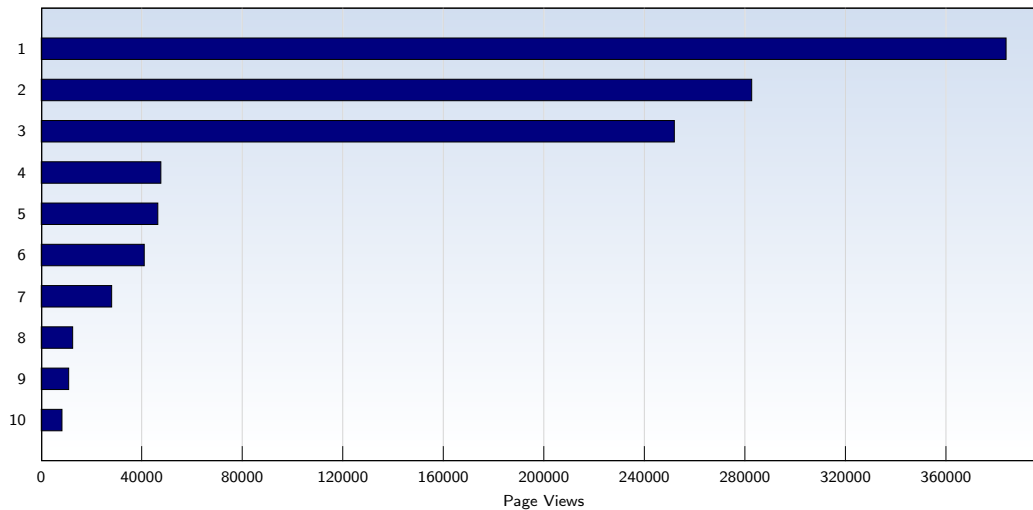

Top 10 Popular Pages

Rank	Page	Amount	%
1	discovercircuits.com/forum/showthreaded.php	383972	20
2	discovercircuits.com/forum/showprofile.php	282763	14
3	discovercircuits.com/forum/showflat.php	251978	13
4	discovercircuits.com/forum/printthread.php	47682	2
5	discovercircuits.com/list.htm	46471	2
6	discovercircuits.com/	41067	2
7	discovercircuits.com/forum/postlist.php	28109	1
8	discovercircuits.com/A/a-audioamp.htm	12595	0
9	discovercircuits.com/list2.htm	11007	0
10	discovercircuits.com/list4.htm	8336	0
	Total	1913788	

These statistics show you the most frequently called pages.