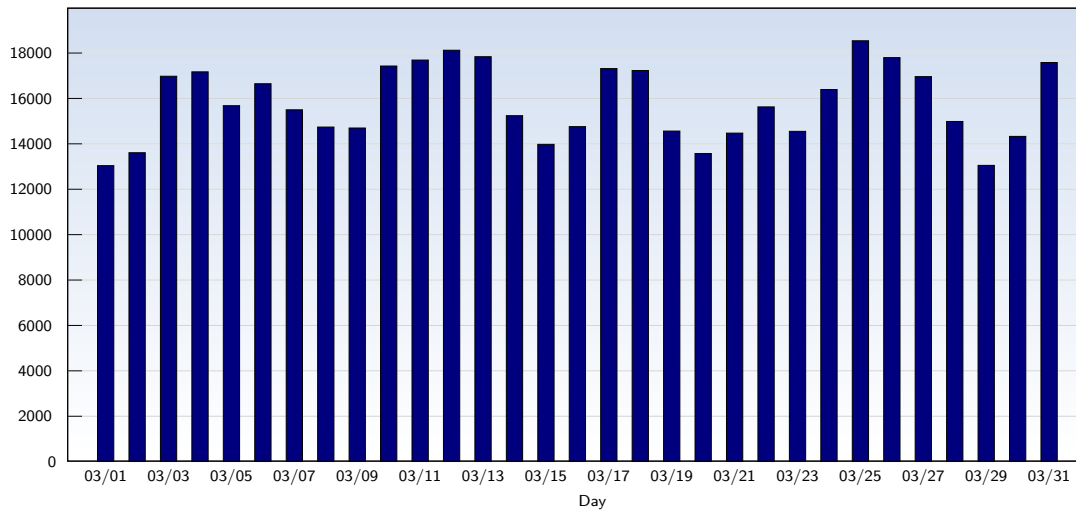

Unique Visits

Date	Amount
Saturday 03/01/2008	13045
Sunday 03/02/2008	13614
Monday 03/03/2008	16983
Tuesday 03/04/2008	17177
Wednesday 03/05/2008	15686
Thursday 03/06/2008	16653
Friday 03/07/2008	15505
Saturday 03/08/2008	14745
Sunday 03/09/2008	14703
Monday 03/10/2008	17433
Tuesday 03/11/2008	17696
Wednesday 03/12/2008	18129
Thursday 03/13/2008	17844
Friday 03/14/2008	15246
Saturday 03/15/2008	13984
Sunday 03/16/2008	17320

Date	Amount
Monday 03/17/2008	14763
Tuesday 03/18/2008	17320
Wednesday 03/19/2008	17234
Thursday 03/20/2008	14568
Friday 03/21/2008	13578
Saturday 03/22/2008	14478
Sunday 03/23/2008	15633
Monday 03/24/2008	14556
Tuesday 03/25/2008	16399
Wednesday 03/26/2008	18545
Thursday 03/27/2008	17803
Friday 03/28/2008	16966
Saturday 03/29/2008	14991
Sunday 03/30/2008	13057
Monday 03/31/2008	14334
Total	490255

This analysis summarizes multiple page impressions of an individual visitor into unique visits. A visitor is counted as an unique visit when requesting at least one page. If more than 30 minutes have elapsed since the first page impression, further requests will be counted as a new unique visit.

Page Views

Date	Amount
Saturday 03/01/2008	37316
Sunday 03/02/2008	95828
Monday 03/03/2008	35668
Tuesday 03/04/2008	65543
Wednesday 03/05/2008	113380
Thursday 03/06/2008	62750
Friday 03/07/2008	37835
Saturday 03/08/2008	33566
Sunday 03/09/2008	35888
Monday 03/10/2008	77091
Tuesday 03/11/2008	140768
Wednesday 03/12/2008	107799
Thursday 03/13/2008	82950
Friday 03/14/2008	125896
Saturday 03/15/2008	131437
Sunday 03/16/2008	72843