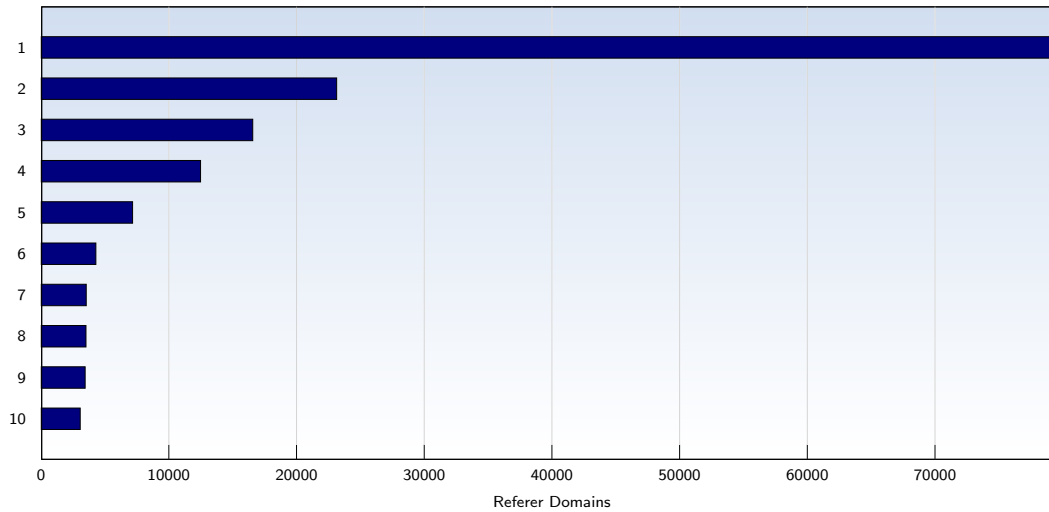

Date	Amount
Monday 03/17/2008	5.46
Tuesday 03/18/2008	4.21
Wednesday 03/19/2008	5.64
Thursday 03/20/2008	5.16
Friday 03/21/2008	6.53
Saturday 03/22/2008	3.58
Sunday 03/23/2008	2.51
Monday 03/24/2008	2.40
Tuesday 03/25/2008	2.33
Wednesday 03/26/2008	2.57
Thursday 03/27/2008	2.30
Friday 03/28/2008	2.05
Saturday 03/29/2008	2.68
Sunday 03/30/2008	3.35
Monday 03/31/2008	5.41
Average	4.36

The average number of pages opened per unique visit. Only fully loaded pages are counted.

Top 10 Popular Pages

Rank	Page	Amount	%
1	discovercircuits.com/forum/showthreaded.php	381520	17
2	discovercircuits.com/forum/showprofile.php	319218	14
3	discovercircuits.com/forum/showflat.php	292972	13
4	discovercircuits.com/forum/printthread.php	69273	3
5	discovercircuits.com/forum/calendar.php	65027	3
6	discovercircuits.com/list.htm	46253	2
7	discovercircuits.com/	43723	2
8	discovercircuits.com/forum/postlist.php	38924	1
9	discovercircuits.com/A/a-audioamp.htm	13537	0
10	discovercircuits.com/list2.htm	10990	0
	Total	2135190	

These statistics show you the most frequently called pages.

Top 10 Referer Domains

Rank	Domain	Amount	%
1	google.com	79284	16
2	yahoo.com	23152	4
3	google.co.in	16581	3
4	google.co.uk	12494	2
5	google.ca	7171	1
6	google.com.au	4296	0
7	live.com	3541	0
8	hobbyprojects.com	3521	0
9	google.com.ph	3456	0
10	google.it	3069	0
	Total	258568	