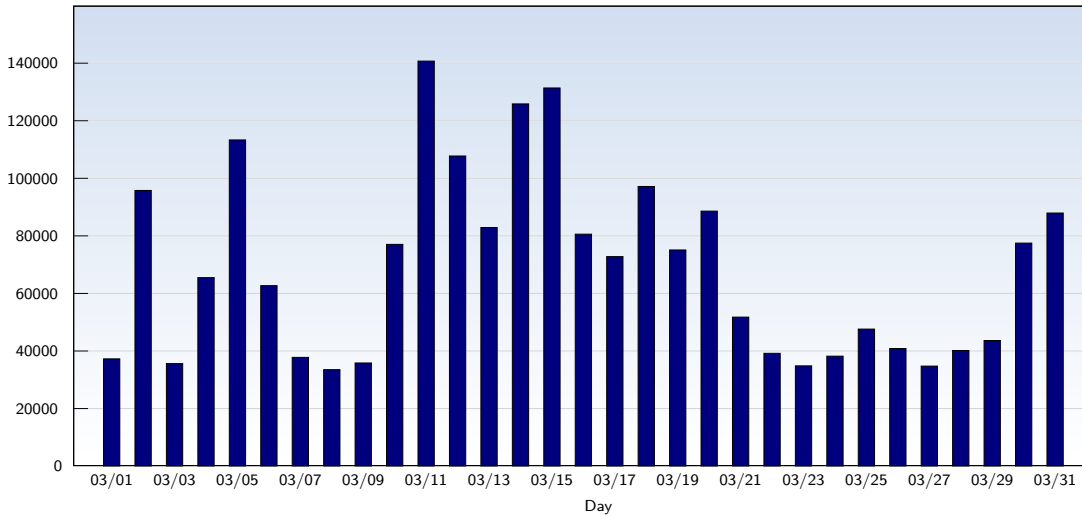

Unique Visits

Date	Amount
Saturday 03/01/2008	13045
Sunday 03/02/2008	13614
Monday 03/03/2008	16983
Tuesday 03/04/2008	17177
Wednesday 03/05/2008	15686
Thursday 03/06/2008	16653
Friday 03/07/2008	15505
Saturday 03/08/2008	14745
Sunday 03/09/2008	14703
Monday 03/10/2008	17433
Tuesday 03/11/2008	17696
Wednesday 03/12/2008	18129
Thursday 03/13/2008	17844
Friday 03/14/2008	15246
Saturday 03/15/2008	13984
Sunday 03/16/2008	17320

Date	Amount
Monday 03/17/2008	14763
Tuesday 03/18/2008	17320
Wednesday 03/19/2008	17234
Thursday 03/20/2008	14568
Friday 03/21/2008	13578
Saturday 03/22/2008	14478
Sunday 03/23/2008	15633
Monday 03/24/2008	14556
Tuesday 03/25/2008	16399
Wednesday 03/26/2008	18545
Thursday 03/27/2008	17803
Friday 03/28/2008	16966
Saturday 03/29/2008	14991
Sunday 03/30/2008	13057
Monday 03/31/2008	14334
Total	490255

This analysis summarizes multiple page impressions of an individual visitor into unique visits. A visitor is counted as an unique visit when requesting at least one page. If more than 30 minutes have elapsed since the first page impression, further requests will be counted as a new unique visit.

Page Views

Date	Amount
Saturday 03/01/2008	37316
Sunday 03/02/2008	95828
Monday 03/03/2008	35668
Tuesday 03/04/2008	65543
Wednesday 03/05/2008	113380
Thursday 03/06/2008	62750
Friday 03/07/2008	37835
Saturday 03/08/2008	33566
Sunday 03/09/2008	35888
Monday 03/10/2008	77091
Tuesday 03/11/2008	140768
Wednesday 03/12/2008	107799
Thursday 03/13/2008	82950
Friday 03/14/2008	125896
Saturday 03/15/2008	131437
Sunday 03/16/2008	72843