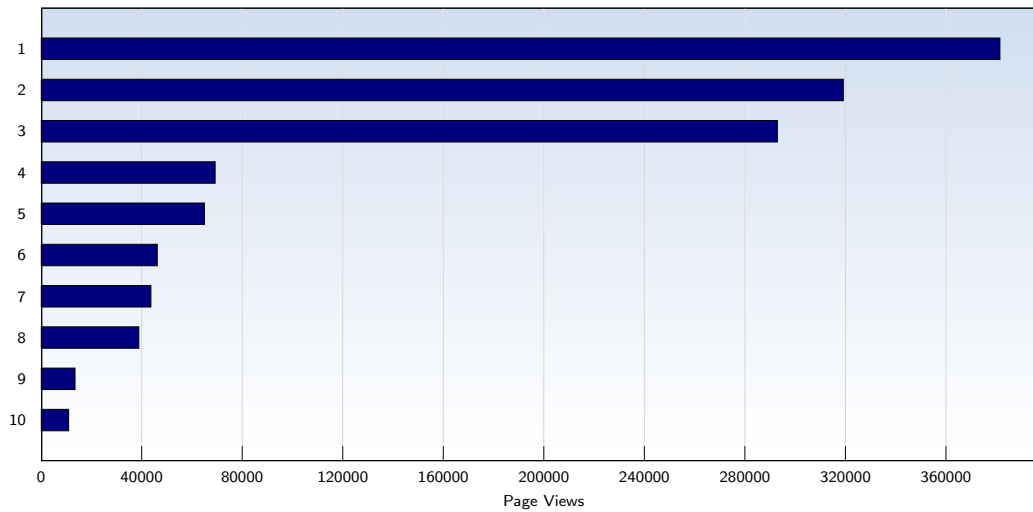

Top 10 Popular Pages

Rank	Page	Amount	%
1	discovercircuits.com/forum/showthreaded.php	381520	17
2	discovercircuits.com/forum/showprofile.php	319218	14
3	discovercircuits.com/forum/showflat.php	292972	13
4	discovercircuits.com/forum/printthread.php	69273	3
5	discovercircuits.com/forum/calendar.php	65027	3
6	discovercircuits.com/list.htm	46253	2
7	discovercircuits.com/	43723	2
8	discovercircuits.com/forum/postlist.php	38924	1
9	discovercircuits.com/A/a-audioamp.htm	13537	0
10	discovercircuits.com/list2.htm	10990	0
	Total	2135190	

These statistics show you the most frequently called pages.