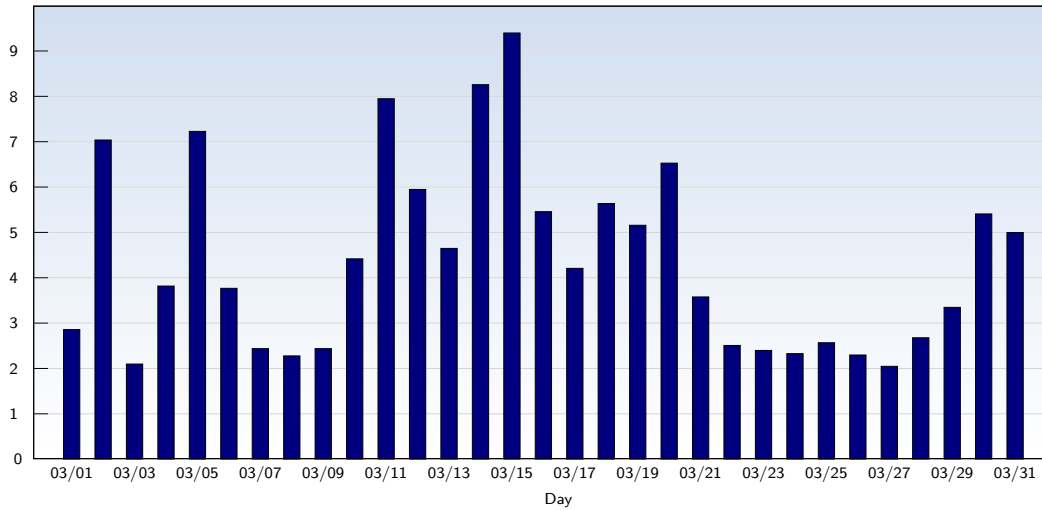

This analysis summarizes multiple page impressions of an individual visitor into unique visits. A visitor is counted as an unique visit when requesting at least one page. If more than 30 minutes have elapsed since the first page impression, further requests will be counted as a new unique visit.

Page Views

Date	Amount
Saturday 03/01/2008	37316
Sunday 03/02/2008	95828
Monday 03/03/2008	35668
Tuesday 03/04/2008	65543
Wednesday 03/05/2008	113380
Thursday 03/06/2008	62750
Friday 03/07/2008	37835
Saturday 03/08/2008	33566
Sunday 03/09/2008	35888
Monday 03/10/2008	77091
Tuesday 03/11/2008	140768
Wednesday 03/12/2008	107799
Thursday 03/13/2008	82950
Friday 03/14/2008	125896
Saturday 03/15/2008	131437
Sunday 03/16/2008	72843

Date	Amount
Monday 03/17/2008	80640
Tuesday 03/18/2008	72843
Wednesday 03/19/2008	97207
Thursday 03/20/2008	75152
Friday 03/21/2008	88646
Saturday 03/22/2008	51819
Sunday 03/23/2008	39246
Monday 03/24/2008	34883
Tuesday 03/25/2008	38253
Wednesday 03/26/2008	47660
Thursday 03/27/2008	40911
Friday 03/28/2008	34799
Saturday 03/29/2008	40203
Sunday 03/30/2008	43691
Monday 03/31/2008	77535
Total	2135190

These statistics show all successful page views (also known as page impressions) and the time they were made. Only fully loaded pages are counted. Individual images and components are not included.

Pages per Visit