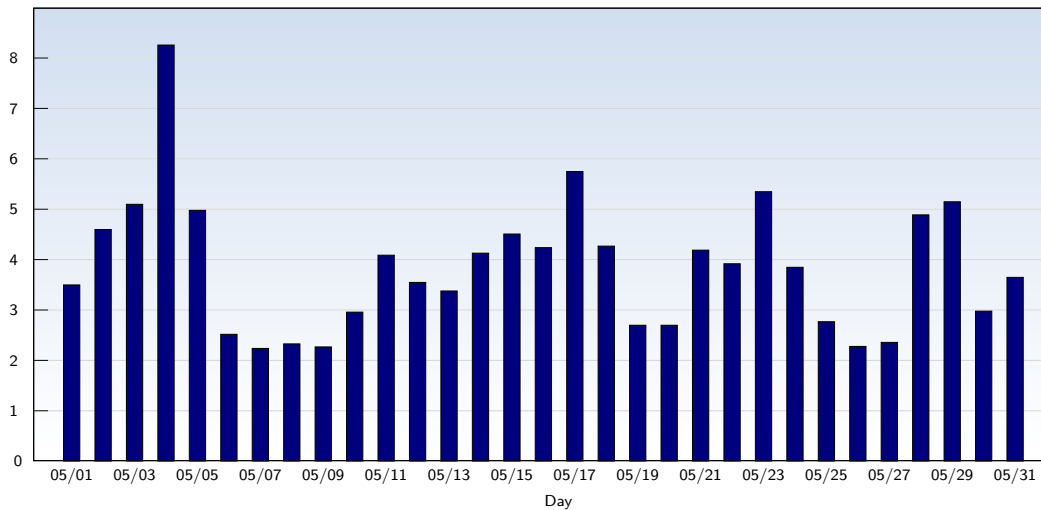

Pages per Visit

Date	Amount
Thursday 05/01/2008	3.50
Friday 05/02/2008	4.60
Saturday 05/03/2008	5.10
Sunday 05/04/2008	8.26
Monday 05/05/2008	4.98
Tuesday 05/06/2008	2.52
Wednesday 05/07/2008	2.24
Thursday 05/08/2008	2.33
Friday 05/09/2008	2.27
Saturday 05/10/2008	2.96
Sunday 05/11/2008	4.09
Monday 05/12/2008	3.55
Tuesday 05/13/2008	3.38
Wednesday 05/14/2008	4.13
Thursday 05/15/2008	4.51
Friday 05/16/2008	4.24

Date	Amount
Saturday 05/17/2008	5.75
Sunday 05/18/2008	4.27
Monday 05/19/2008	2.70
Tuesday 05/20/2008	2.70
Wednesday 05/21/2008	4.19
Thursday 05/22/2008	3.92
Friday 05/23/2008	5.35
Saturday 05/24/2008	3.85
Sunday 05/25/2008	2.77
Monday 05/26/2008	2.28
Tuesday 05/27/2008	2.36
Wednesday 05/28/2008	4.89
Thursday 05/29/2008	5.15
Friday 05/30/2008	2.98
Saturday 05/31/2008	3.65
Average	3.81

The average number of pages opened per unique visit. Only fully loaded pages are counted.