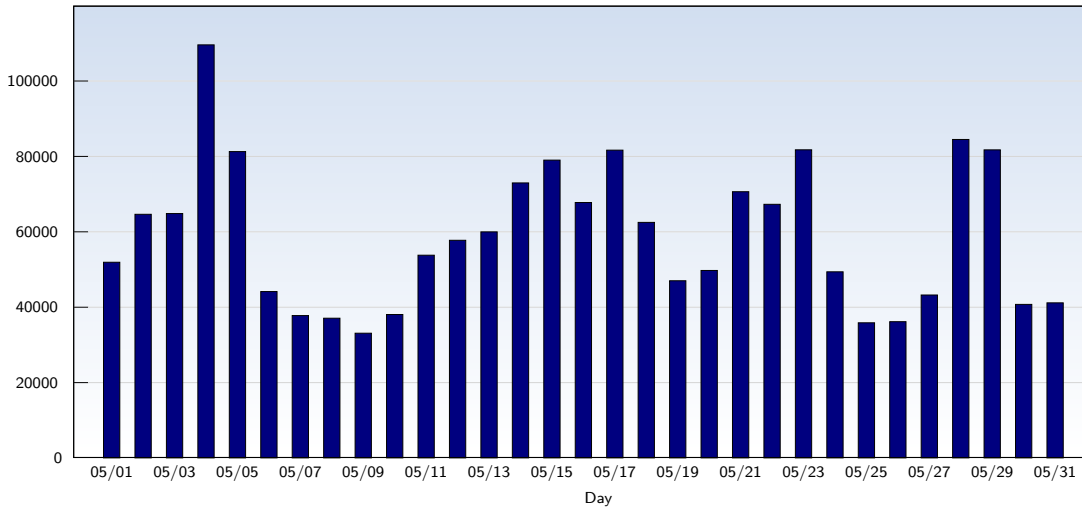

## Unique Visits

Date	Amount
Thursday 05/01/2008	14839
Friday 05/02/2008	14057
Saturday 05/03/2008	12712
Sunday 05/04/2008	13276
Monday 05/05/2008	16337
Tuesday 05/06/2008	17551
Wednesday 05/07/2008	16850
Thursday 05/08/2008	15930
Friday 05/09/2008	14597
Saturday 05/10/2008	12892
Sunday 05/11/2008	13167
Monday 05/12/2008	16274
Tuesday 05/13/2008	17752
Wednesday 05/14/2008	17668
Thursday 05/15/2008	17530
Friday 05/16/2008	16009

Date	Amount
Saturday 05/17/2008	14214
Sunday 05/18/2008	14644
Monday 05/19/2008	17395
Tuesday 05/20/2008	18437
Wednesday 05/21/2008	16869
Thursday 05/22/2008	17160
Friday 05/23/2008	15290
Saturday 05/24/2008	12833
Sunday 05/25/2008	12943
Monday 05/26/2008	15902
Tuesday 05/27/2008	18305
Wednesday 05/28/2008	17272
Thursday 05/29/2008	15892
Friday 05/30/2008	13679
Saturday 05/31/2008	11301
<b>Total</b>	<b>479577</b>

This analysis summarizes multiple page impressions of an individual visitor into unique visits. A visitor is counted as an unique visit when requesting at least one page. If more than 30 minutes have elapsed since the first page impression, further requests will be counted as a new unique visit.

## Page Views

Date	Amount
Thursday 05/01/2008	51964
Friday 05/02/2008	64683
Saturday 05/03/2008	64880
Sunday 05/04/2008	109625
Monday 05/05/2008	81316
Tuesday 05/06/2008	44191
Wednesday 05/07/2008	37818
Thursday 05/08/2008	37120
Friday 05/09/2008	33143
Saturday 05/10/2008	38102
Sunday 05/11/2008	53833
Monday 05/12/2008	57790
Tuesday 05/13/2008	60021
Wednesday 05/14/2008	73004
Thursday 05/15/2008	79054
Friday 05/16/2008	67812