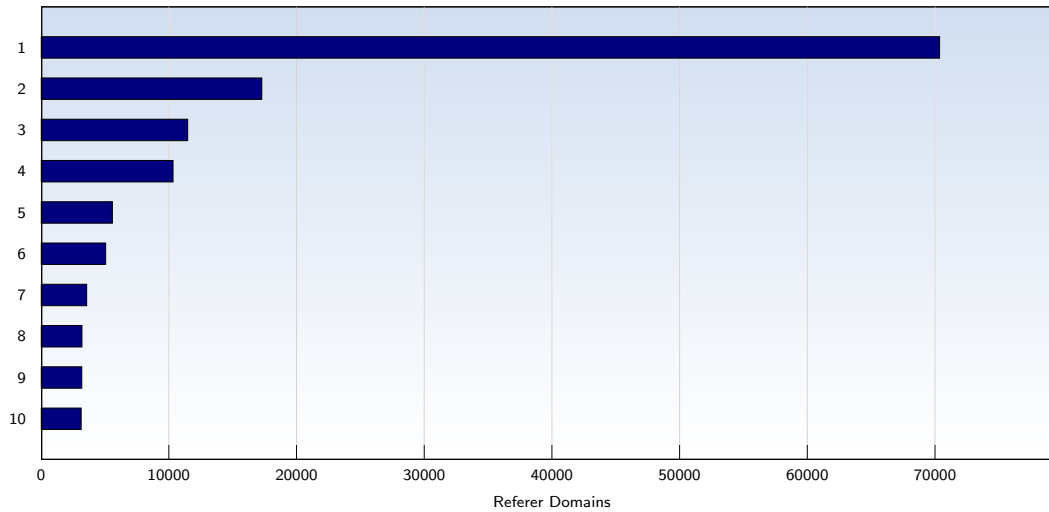

Top 10 Referer Domains

Rank	Domain	Amount	%
1	google.com	70368	14
2	yahoo.com	17289	3
3	google.co.in	11486	2
4	google.co.uk	10338	2
5	google.ca	5589	1
6	google.com.au	5062	1
7	live.com	3576	0
8	google.com.pk	3206	0
9	google.com.tr	3193	0
10	google.co.id	3144	0
	Total	228940	

228940 out of 479577 visits contained a referer that could be evaluated. This analysis shows domains referring to your site. Subpages are summarized under the main domain.