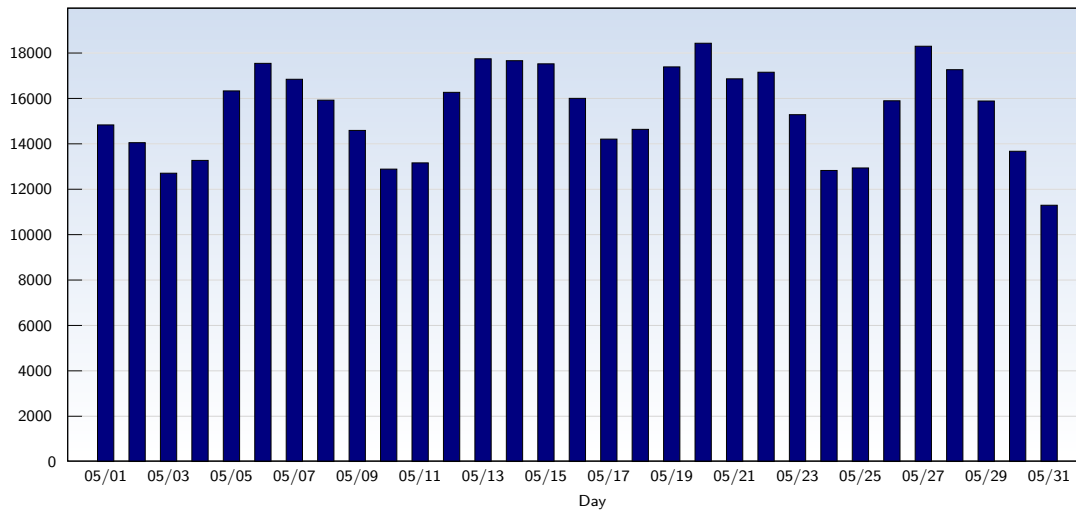

## Unique Visits

Date	Amount
Thursday 05/01/2008	14839
Friday 05/02/2008	14057
Saturday 05/03/2008	12712
Sunday 05/04/2008	13276
Monday 05/05/2008	16337
Tuesday 05/06/2008	17551
Wednesday 05/07/2008	16850
Thursday 05/08/2008	15930
Friday 05/09/2008	14597
Saturday 05/10/2008	12892
Sunday 05/11/2008	13167
Monday 05/12/2008	16274
Tuesday 05/13/2008	17752
Wednesday 05/14/2008	17668
Thursday 05/15/2008	17530
Friday 05/16/2008	16009

Date	Amount
Saturday 05/17/2008	14214
Sunday 05/18/2008	14644
Monday 05/19/2008	17395
Tuesday 05/20/2008	18437
Wednesday 05/21/2008	16869
Thursday 05/22/2008	17160
Friday 05/23/2008	15290
Saturday 05/24/2008	12833
Sunday 05/25/2008	12943
Monday 05/26/2008	15902
Tuesday 05/27/2008	18305
Wednesday 05/28/2008	17272
Thursday 05/29/2008	15892
Friday 05/30/2008	13679
Saturday 05/31/2008	11301
<b>Total</b>	<b>479577</b>

This analysis summarizes multiple page impressions of an individual visitor into unique visits. A visitor is counted as an unique visit when requesting at least one page. If more than 30 minutes have elapsed since the first page impression, further requests will be counted as a new unique visit.

## Page Views

Date	Amount
Thursday 05/01/2008	51964
Friday 05/02/2008	64683
Saturday 05/03/2008	64880
Sunday 05/04/2008	109625
Monday 05/05/2008	81316
Tuesday 05/06/2008	44191
Wednesday 05/07/2008	37818
Thursday 05/08/2008	37120
Friday 05/09/2008	33143
Saturday 05/10/2008	38102
Sunday 05/11/2008	53833
Monday 05/12/2008	57790
Tuesday 05/13/2008	60021
Wednesday 05/14/2008	73004
Thursday 05/15/2008	79054
Friday 05/16/2008	67812