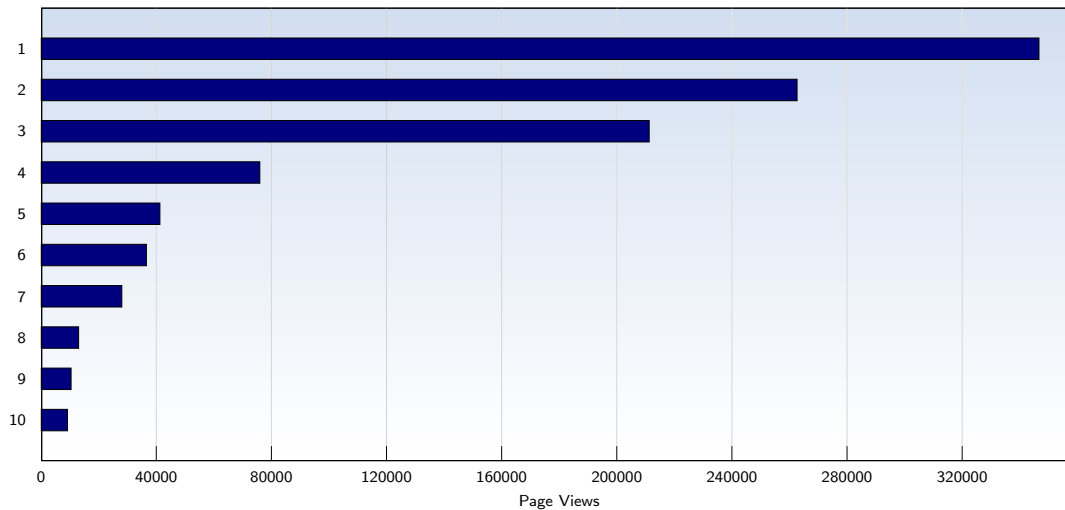

Top 10 Popular Pages

Rank	Page	Amount	%
1	discovercircuits.com/forum/showthreaded.php	346727	18
2	discovercircuits.com/forum/showprofile.php	262681	14
3	discovercircuits.com/forum/showflat.php	211301	11
4	discovercircuits.com/forum/printthread.php	76023	4
5	discovercircuits.com/list.htm	41307	2
6	discovercircuits.com/	36615	2
7	discovercircuits.com/forum/postlist.php	28080	1
8	discovercircuits.com/A/a-audioamp.htm	13069	0
9	discovercircuits.com/DJ-Circuits/daj-main.htm	10445	0
10	discovercircuits.com/robots.txt	9197	0
	Total	1828314	

These statistics show you the most frequently called pages.