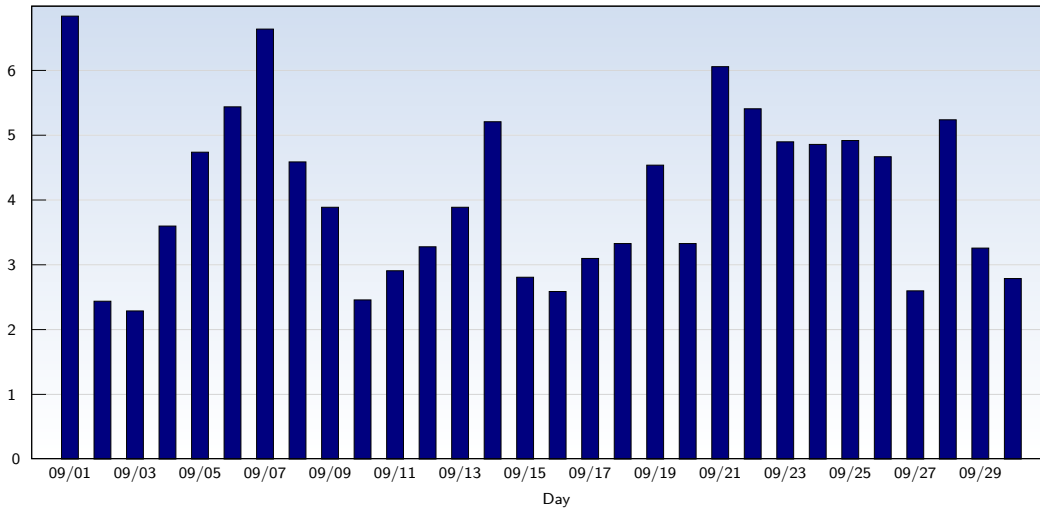

Date	Amount
Tuesday 09/16/2008	14771
Wednesday 09/17/2008	14880
Thursday 09/18/2008	14669
Friday 09/19/2008	13240
Saturday 09/20/2008	11061
Sunday 09/21/2008	11578
Monday 09/22/2008	15008
Tuesday 09/23/2008	15357
Wednesday 09/24/2008	15490
Thursday 09/25/2008	14483
Friday 09/26/2008	13064
Saturday 09/27/2008	10543
Sunday 09/28/2008	11475
Monday 09/29/2008	14454
Tuesday 09/30/2008	14399
Total	401712

Page Views

Date	Amount
Monday 09/01/2008	89500
Tuesday 09/02/2008	34458
Wednesday 09/03/2008	31448
Thursday 09/04/2008	49918
Friday 09/05/2008	60554
Saturday 09/06/2008	59084
Sunday 09/07/2008	76835
Monday 09/08/2008	67580
Tuesday 09/09/2008	56584
Wednesday 09/10/2008	35719
Thursday 09/11/2008	40371
Friday 09/12/2008	43012
Saturday 09/13/2008	42500
Sunday 09/14/2008	60637
Monday 09/15/2008	39170

Date	Amount
Tuesday 09/16/2008	38315
Wednesday 09/17/2008	46140
Thursday 09/18/2008	48905
Friday 09/19/2008	60142
Saturday 09/20/2008	36876
Sunday 09/21/2008	70135
Monday 09/22/2008	81153
Tuesday 09/23/2008	75216
Wednesday 09/24/2008	75326
Thursday 09/25/2008	71264
Friday 09/26/2008	60963
Saturday 09/27/2008	27363
Sunday 09/28/2008	60093
Monday 09/29/2008	47172
Tuesday 09/30/2008	40124
Total	1626557

These statistics show all successful page views (also known as page impressions) and the time they were made. Only fully loaded pages are counted. Individual images and components are not included.

Pages per Visit