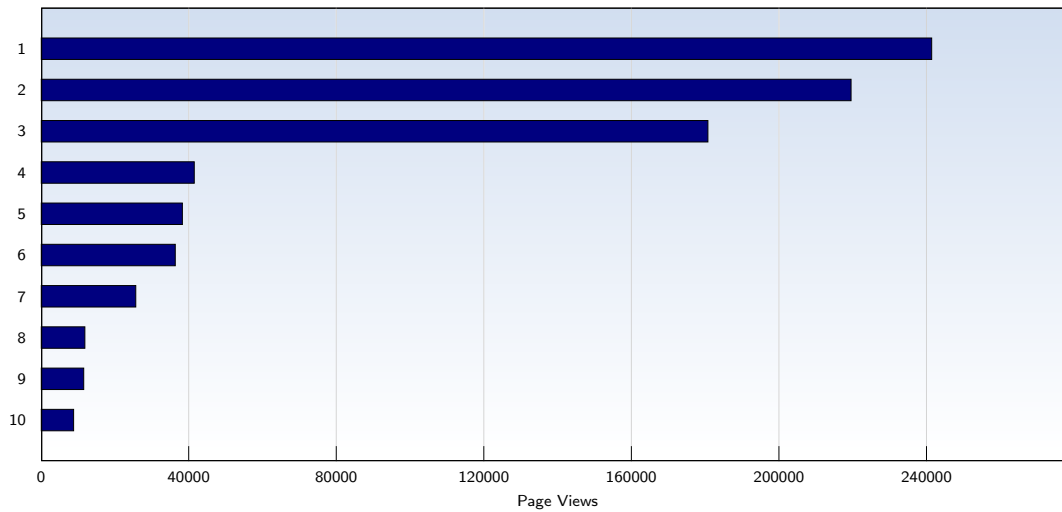

Top 10 Popular Pages

Rank	Page	Amount	%
1	discovercircuits.com/forum/showthreaded.php	241443	14
2	discovercircuits.com/forum/showprofile.php	219587	13
3	discovercircuits.com/forum/showflat.php	180782	11
4	discovercircuits.com/forum/printthread.php	41543	2
5	discovercircuits.com/list.htm	38320	2
6	discovercircuits.com/	36393	2
7	discovercircuits.com/forum/postlist.php	25687	1
8	discovercircuits.com/A/a-audioamp.htm	11889	0
9	discovercircuits.com/DJ-Circuits/daj-main.htm	11579	0
10	discovercircuits.com/C/co-dctoac.htm	8839	0
	Total	1626557	

These statistics show you the most frequently called pages.