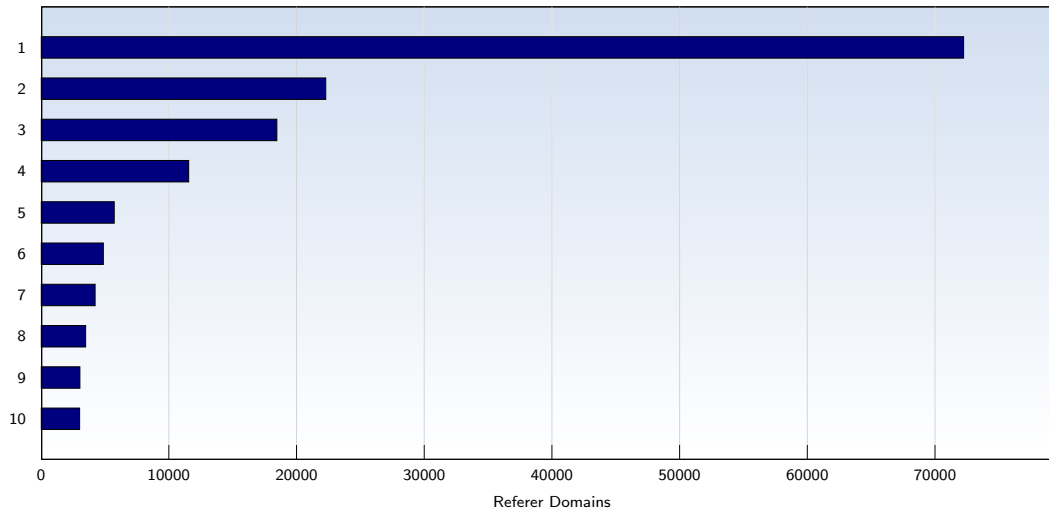

The average number of pages opened per unique visit. Only fully loaded pages are counted.

Top 10 Popular Pages

Rank	Page	Amount	%
1	discovercircuits.com/forum/showthreaded.php	241443	14
2	discovercircuits.com/forum/showprofile.php	219587	13
3	discovercircuits.com/forum/showflat.php	180782	11
4	discovercircuits.com/forum/printthread.php	41543	2
5	discovercircuits.com/list.htm	38320	2
6	discovercircuits.com/	36393	2
7	discovercircuits.com/forum/postlist.php	25687	1
8	discovercircuits.com/A/a-audioamp.htm	11889	0
9	discovercircuits.com/DJ-Circuits/daj-main.htm	11579	0
10	discovercircuits.com/C/co-dctoac.htm	8839	0
	Total	1626557	

These statistics show you the most frequently called pages.

Top 10 Referer Domains

Rank	Domain	Amount	%
1	google.com	72249	17
2	yahoo.com	22298	5
3	google.co.in	18469	4
4	google.co.uk	11564	2
5	google.ca	5733	1
6	google.com.au	4880	1
7	google.com.ph	4236	1
8	google.com.my	3495	0
9	hobbyprojects.com	3045	0
10	live.com	3024	0
	Total	243687	