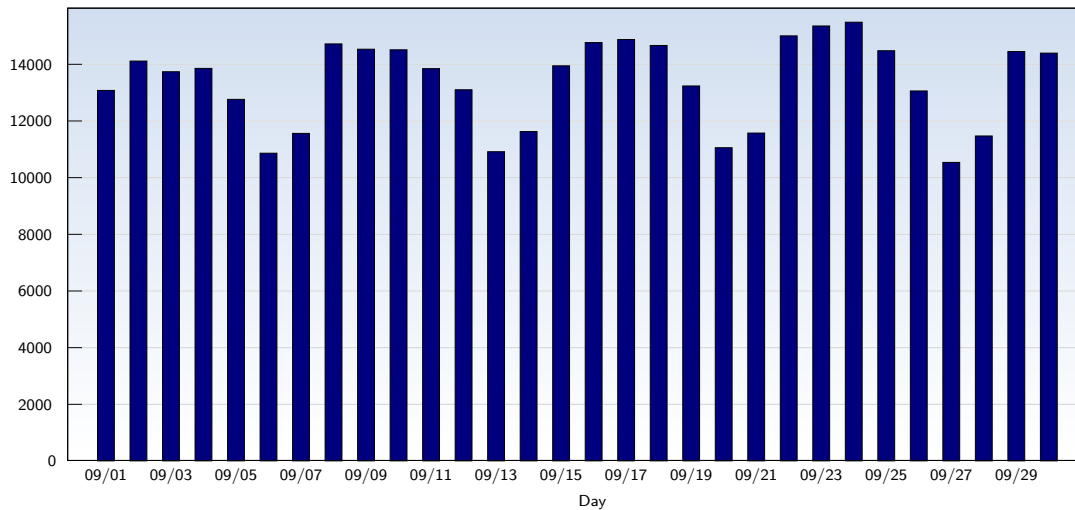

Unique Visits

Date	Amount
Monday 09/01/2008	13083
Tuesday 09/02/2008	14118
Wednesday 09/03/2008	13742
Thursday 09/04/2008	13860
Friday 09/05/2008	12767
Saturday 09/06/2008	10867
Sunday 09/07/2008	11566
Monday 09/08/2008	14724
Tuesday 09/09/2008	14537
Wednesday 09/10/2008	14516
Thursday 09/11/2008	13852
Friday 09/12/2008	13106
Saturday 09/13/2008	10920
Sunday 09/14/2008	11631
Monday 09/15/2008	13951

Date	Amount
Tuesday 09/16/2008	14771
Wednesday 09/17/2008	14880
Thursday 09/18/2008	14669
Friday 09/19/2008	13240
Saturday 09/20/2008	11061
Sunday 09/21/2008	11578
Monday 09/22/2008	15008
Tuesday 09/23/2008	15357
Wednesday 09/24/2008	15490
Thursday 09/25/2008	14483
Friday 09/26/2008	13064
Saturday 09/27/2008	10543
Sunday 09/28/2008	11475
Monday 09/29/2008	14454
Tuesday 09/30/2008	14399
Total	401712

This analysis summarizes multiple page impressions of an individual visitor into unique visits. A visitor is counted as an unique visit when requesting at least one page. If more than 30 minutes have elapsed since the first page impression, further requests will be counted as a new unique visit.

Page Views

Date	Amount
Monday 09/01/2008	89500
Tuesday 09/02/2008	34458
Wednesday 09/03/2008	31448
Thursday 09/04/2008	49918
Friday 09/05/2008	60554
Saturday 09/06/2008	59084
Sunday 09/07/2008	76835
Monday 09/08/2008	67580
Tuesday 09/09/2008	56584
Wednesday 09/10/2008	35719
Thursday 09/11/2008	40371
Friday 09/12/2008	43012
Saturday 09/13/2008	42500
Sunday 09/14/2008	60637
Monday 09/15/2008	39170