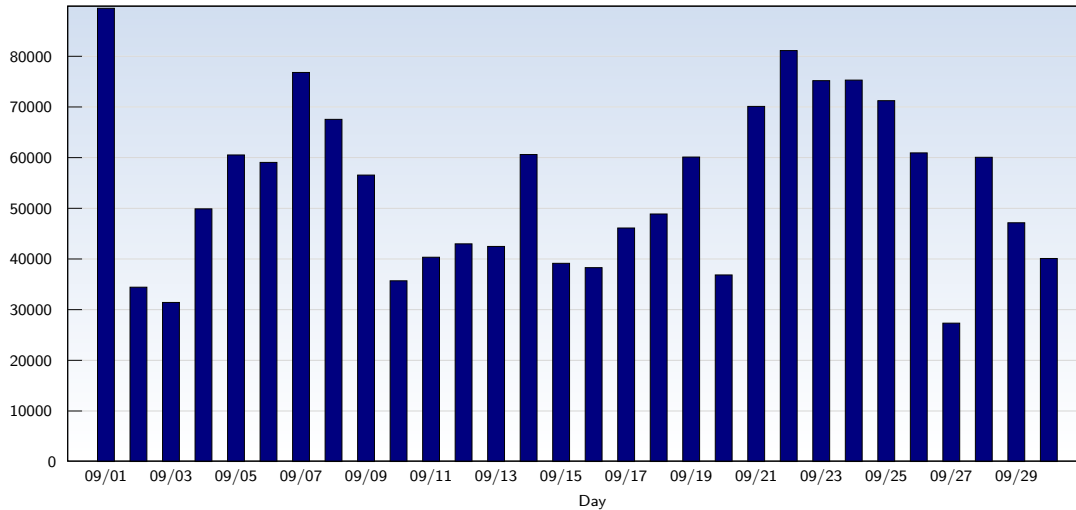

Unique Visits

Date	Amount
Monday 09/01/2008	13083
Tuesday 09/02/2008	14118
Wednesday 09/03/2008	13742
Thursday 09/04/2008	13860
Friday 09/05/2008	12767
Saturday 09/06/2008	10867
Sunday 09/07/2008	11566
Monday 09/08/2008	14724
Tuesday 09/09/2008	14537
Wednesday 09/10/2008	14516
Thursday 09/11/2008	13852
Friday 09/12/2008	13106
Saturday 09/13/2008	10920
Sunday 09/14/2008	11631
Monday 09/15/2008	13951

Date	Amount
Tuesday 09/16/2008	14771
Wednesday 09/17/2008	14880
Thursday 09/18/2008	14669
Friday 09/19/2008	13240
Saturday 09/20/2008	11061
Sunday 09/21/2008	11578
Monday 09/22/2008	15008
Tuesday 09/23/2008	15357
Wednesday 09/24/2008	15490
Thursday 09/25/2008	14483
Friday 09/26/2008	13064
Saturday 09/27/2008	10543
Sunday 09/28/2008	11475
Monday 09/29/2008	14454
Tuesday 09/30/2008	14399
Total	401712

This analysis summarizes multiple page impressions of an individual visitor into unique visits. A visitor is counted as an unique visit when requesting at least one page. If more than 30 minutes have elapsed since the first page impression, further requests will be counted as a new unique visit.

Page Views

Date	Amount
Monday 09/01/2008	89500
Tuesday 09/02/2008	34458
Wednesday 09/03/2008	31448
Thursday 09/04/2008	49918
Friday 09/05/2008	60554
Saturday 09/06/2008	59084
Sunday 09/07/2008	76835
Monday 09/08/2008	67580
Tuesday 09/09/2008	56584
Wednesday 09/10/2008	35719
Thursday 09/11/2008	40371
Friday 09/12/2008	43012
Saturday 09/13/2008	42500
Sunday 09/14/2008	60637
Monday 09/15/2008	39170