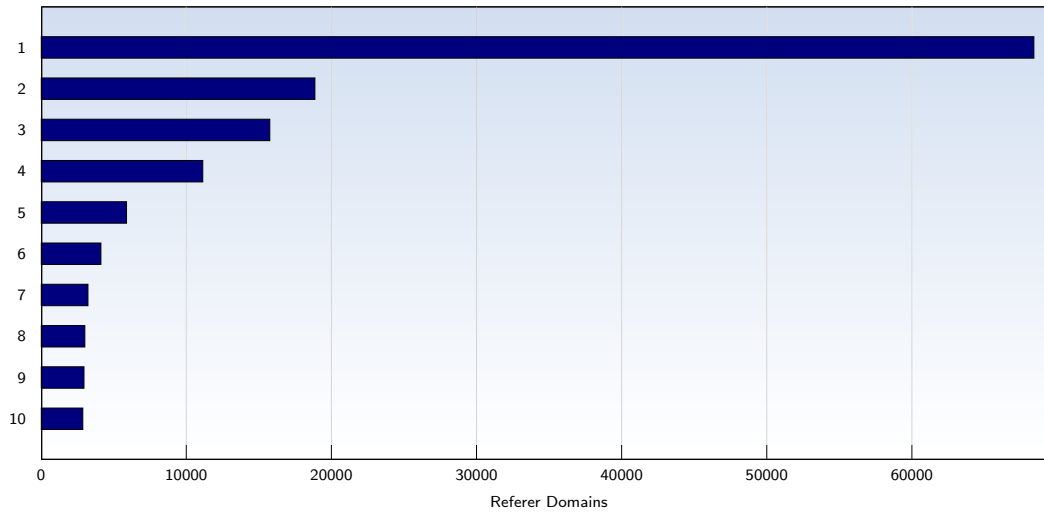

Top 10 Referer Domains

Rank	Domain	Amount	%
1	google.com	68414	18
2	google.co.in	18872	5
3	yahoo.com	15764	4
4	google.co.uk	11146	2
5	google.ca	5893	1
6	google.com.ph	4126	1
7	google.com.au	3235	0
8	google.com.my	3020	0
9	hobbyprojects.com	2961	0
10	google.co.id	2880	0
	Total	228481	

228481 out of 373032 visits contained a referer that could be evaluated. This analysis shows domains referring to your site. Subpages are summarized under the main domain.