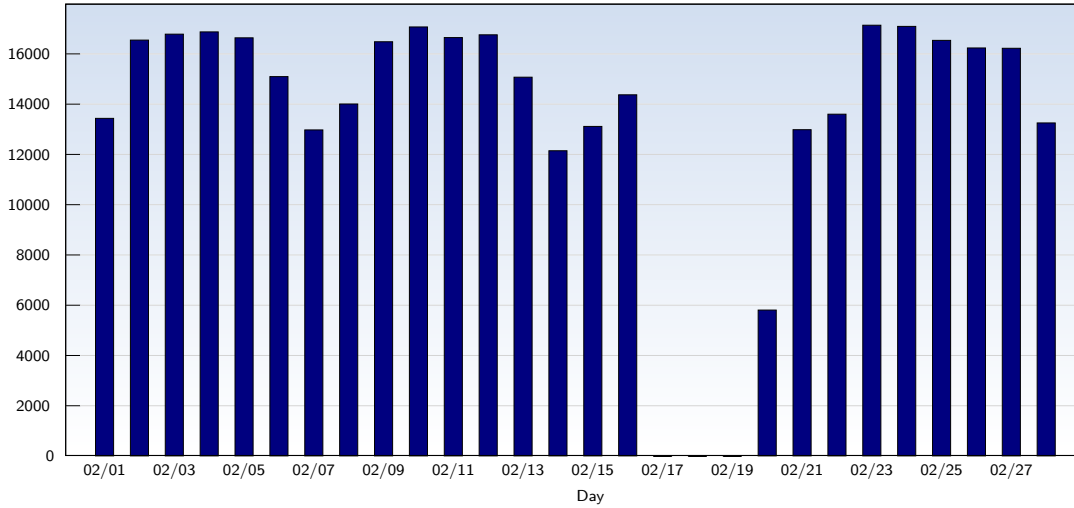

## Unique Visits

Date	Amount
Sunday 02/01/2009	13440
Monday 02/02/2009	16554
Tuesday 02/03/2009	16790
Wednesday 02/04/2009	16880
Thursday 02/05/2009	16644
Friday 02/06/2009	15101
Saturday 02/07/2009	12980
Sunday 02/08/2009	14012
Monday 02/09/2009	16488
Tuesday 02/10/2009	17077
Wednesday 02/11/2009	16654
Thursday 02/12/2009	16764
Friday 02/13/2009	15078
Saturday 02/14/2009	12151

Date	Amount
Sunday 02/15/2009	13119
Monday 02/16/2009	14377
Tuesday 02/17/2009	0
Wednesday 02/18/2009	0
Thursday 02/19/2009	0
Friday 02/20/2009	5813
Saturday 02/21/2009	12989
Sunday 02/22/2009	13606
Monday 02/23/2009	17146
Tuesday 02/24/2009	17099
Wednesday 02/25/2009	16543
Thursday 02/26/2009	16241
Friday 02/27/2009	16228
Saturday 02/28/2009	13258
<b>Total</b>	<b>373032</b>

This analysis summarizes multiple page impressions of an individual visitor into unique visits. A visitor is counted as an unique visit when requesting at least one page. If more than 30 minutes have elapsed since the first page impression, further requests will be counted as a new unique visit.