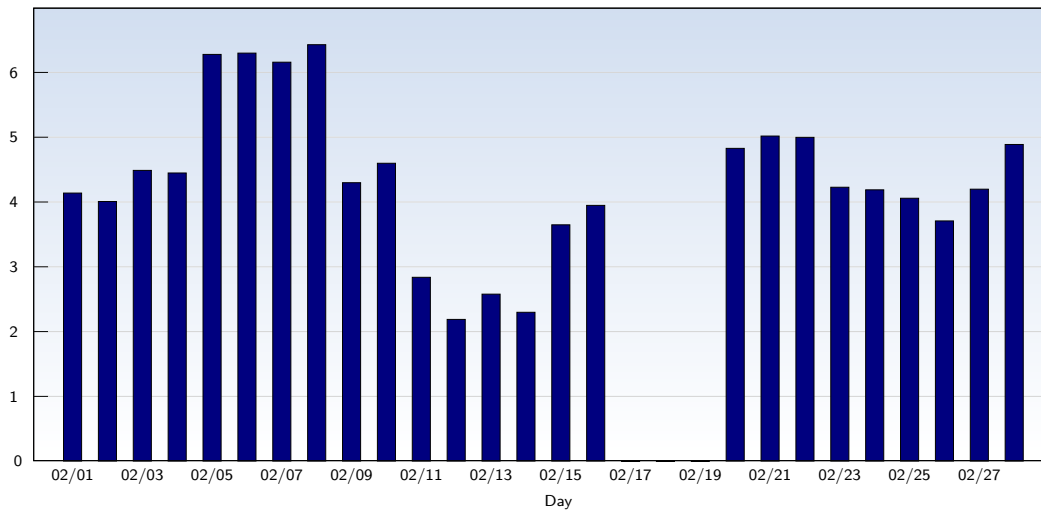

Pages per Visit

Date	Amount
Sunday 02/01/2009	4.14
Monday 02/02/2009	4.01
Tuesday 02/03/2009	4.49
Wednesday 02/04/2009	4.45
Thursday 02/05/2009	6.28
Friday 02/06/2009	6.30
Saturday 02/07/2009	6.16
Sunday 02/08/2009	6.43
Monday 02/09/2009	4.30
Tuesday 02/10/2009	4.60
Wednesday 02/11/2009	2.84
Thursday 02/12/2009	2.19
Friday 02/13/2009	2.58
Saturday 02/14/2009	2.30

Date	Amount
Sunday 02/15/2009	3.65
Monday 02/16/2009	3.95
Tuesday 02/17/2009	0
Wednesday 02/18/2009	0
Thursday 02/19/2009	0
Friday 02/20/2009	4.83
Saturday 02/21/2009	5.02
Sunday 02/22/2009	5.00
Monday 02/23/2009	4.23
Tuesday 02/24/2009	4.19
Wednesday 02/25/2009	4.06
Thursday 02/26/2009	3.71
Friday 02/27/2009	4.20
Saturday 02/28/2009	4.89
Average	4.32

The average number of pages opened per unique visit. Only fully loaded pages are counted.