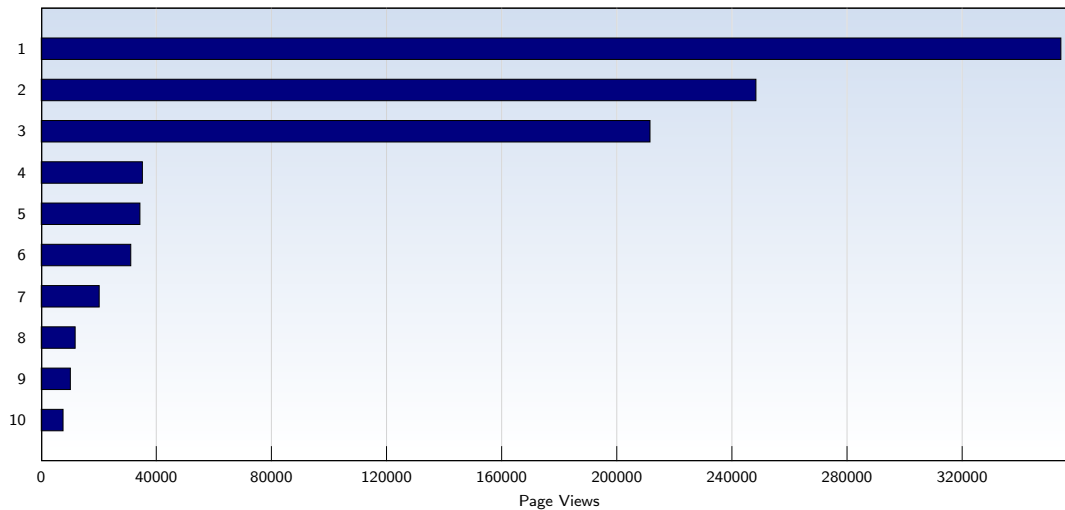

Top 10 Popular Pages

Rank	Page	Amount	%
1	discovercircuits.com/forum/showthreaded.php	354337	21
2	discovercircuits.com/forum/showprofile.php	248385	15
3	discovercircuits.com/forum/showflat.php	211584	13
4	discovercircuits.com/list.htm	35224	2
5	discovercircuits.com/forum/printthread.php	34364	2
6	discovercircuits.com/	31185	1
7	discovercircuits.com/forum/postlist.php	20212	1
8	discovercircuits.com/A/a-audioamp.htm	11862	0
9	discovercircuits.com/DJ-Circuits/daj-main.htm	10193	0
10	discovercircuits.com/list2.htm	7656	0
	Total	1613165	

These statistics show you the most frequently called pages.