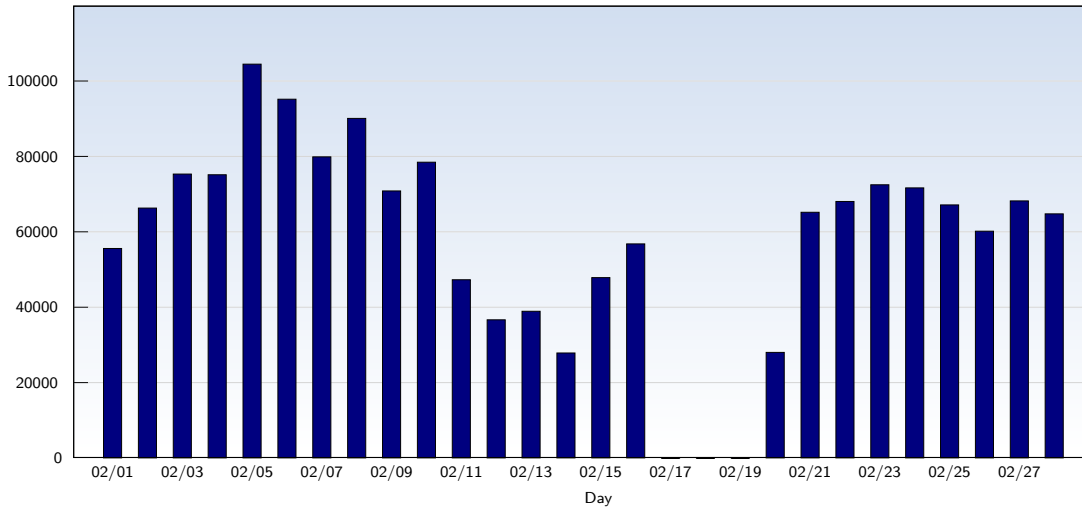

Page Views

Date	Amount
Sunday 02/01/2009	55616
Monday 02/02/2009	66334
Tuesday 02/03/2009	75355
Wednesday 02/04/2009	75171
Thursday 02/05/2009	104509
Friday 02/06/2009	95211
Saturday 02/07/2009	79919
Sunday 02/08/2009	90119
Monday 02/09/2009	70877
Tuesday 02/10/2009	78500
Wednesday 02/11/2009	47321
Thursday 02/12/2009	36694
Friday 02/13/2009	38961
Saturday 02/14/2009	27897

Date	Amount
Sunday 02/15/2009	47886
Monday 02/16/2009	56831
Tuesday 02/17/2009	0
Wednesday 02/18/2009	0
Thursday 02/19/2009	0
Friday 02/20/2009	28053
Saturday 02/21/2009	65219
Sunday 02/22/2009	68086
Monday 02/23/2009	72512
Tuesday 02/24/2009	71687
Wednesday 02/25/2009	67172
Thursday 02/26/2009	60203
Friday 02/27/2009	68234
Saturday 02/28/2009	64798
Total	1613165

These statistics show all successful page views (also known as page impressions) and the time they were made. Only fully loaded pages are counted. Individual images and components are not included.