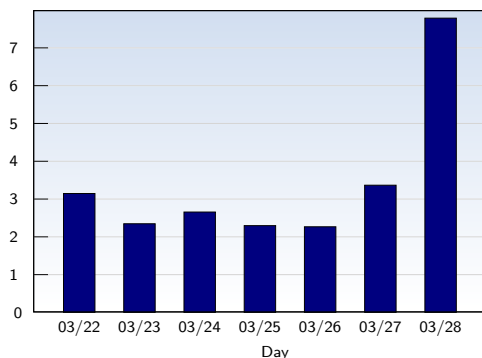

Pages per Visit

Date	Amount
Sunday 03/22/2009	3.15
Monday 03/23/2009	2.35
Tuesday 03/24/2009	2.66
Wednesday 03/25/2009	2.30
Thursday 03/26/2009	2.27
Friday 03/27/2009	3.37
Saturday 03/28/2009	7.79
Average	3.27

The average number of pages opened per unique visit. Only fully loaded pages are counted.