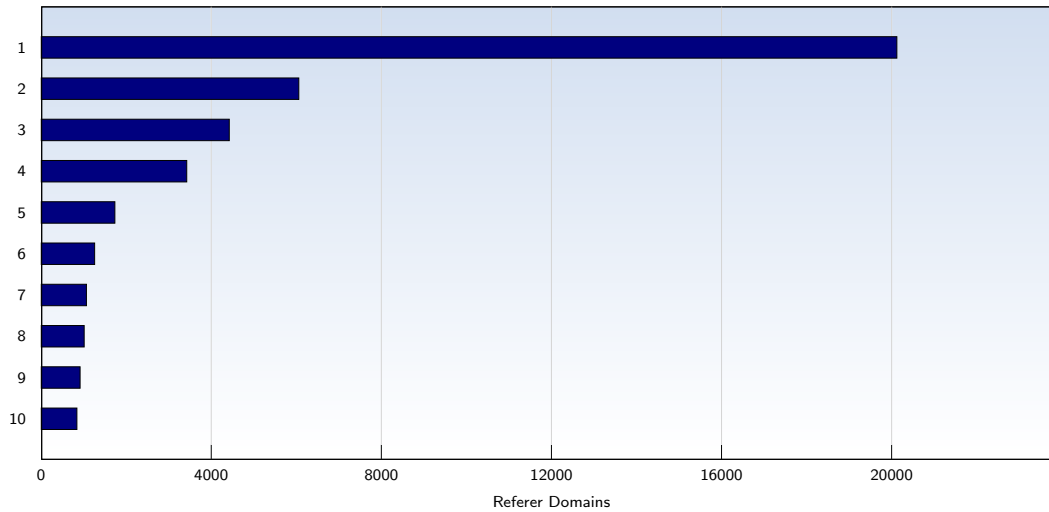

Top 10 Referer Domains

Rank	Domain	Amount	%
1	google.com	20126	18
2	google.co.in	6062	5
3	yahoo.com	4427	4
4	google.co.uk	3427	3
5	google.ca	1737	1
6	google.com.au	1261	1
7	google.com.my	1068	0
8	google.co.id	1015	0
9	google.com.ph	919	0
10	google.com.br	844	0
	Total	68870	

68870 out of 107861 visits contained a referer that could be evaluated. This analysis shows domains referring to your site. Subpages are summarized under the main domain.