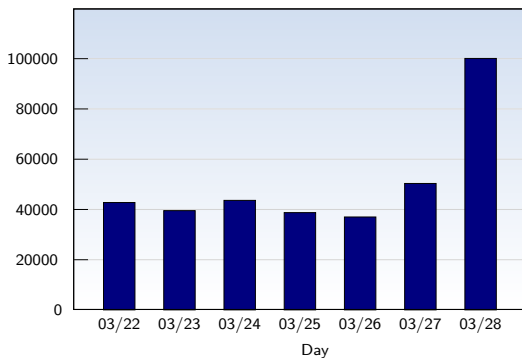

## Unique Visits

| Date                 | Amount        |
|----------------------|---------------|
| Sunday 03/22/2009    | 13593         |
| Monday 03/23/2009    | 16872         |
| Tuesday 03/24/2009   | 16412         |
| Wednesday 03/25/2009 | 16836         |
| Thursday 03/26/2009  | 16324         |
| Friday 03/27/2009    | 14964         |
| Saturday 03/28/2009  | 12860         |
| <b>Total</b>         | <b>107861</b> |

This analysis summarizes multiple page impressions of an individual visitor into unique visits. A visitor is counted as an unique visit when requesting at least one page. If more than 30 minutes have elapsed since the first page impression, further requests will be counted as a new unique visit.

## Page Views

| Date                 | Amount        |
|----------------------|---------------|
| Sunday 03/22/2009    | 42816         |
| Monday 03/23/2009    | 39585         |
| Tuesday 03/24/2009   | 43672         |
| Wednesday 03/25/2009 | 38800         |
| Thursday 03/26/2009  | 37064         |
| Friday 03/27/2009    | 50399         |
| Saturday 03/28/2009  | 100144        |
| <b>Total</b>         | <b>352480</b> |

These statistics show all successful page views (also known as page impressions) and the time they were made. Only fully loaded pages are counted. Individual images and components are not included.