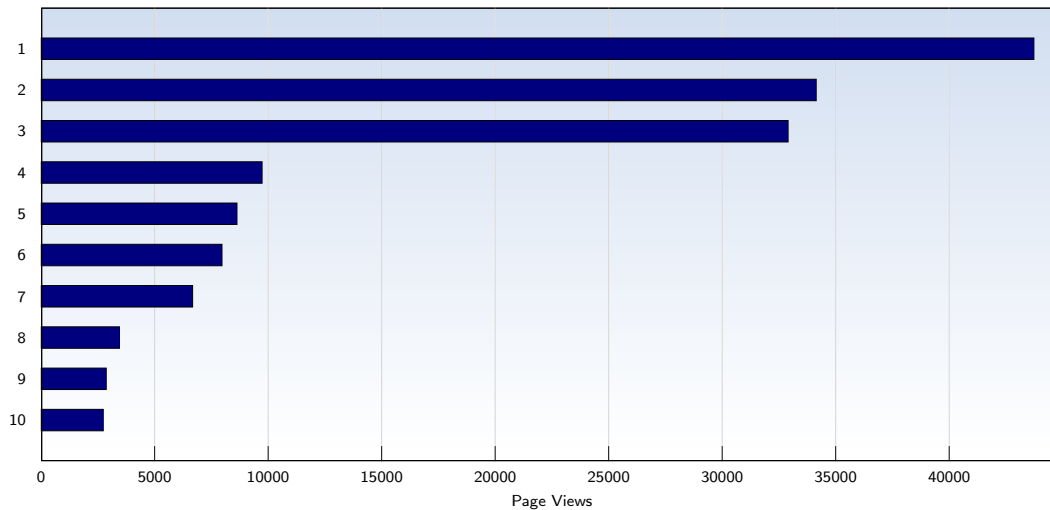

Top 10 Popular Pages

Rank	Page	Amount	%
1	discovercircuits.com/forum/showthreaded.php	43737	12
2	discovercircuits.com/forum/showprofile.php	34147	9
3	discovercircuits.com/forum/showflat.php	32909	9
4	discovercircuits.com/list.htm	9738	2
5	discovercircuits.com/	8632	2
6	discovercircuits.com/forum/printthread.php	7972	2
7	discovercircuits.com/forum/postlist.php	6679	1
8	discovercircuits.com/A/a-audioamp.htm	3455	0
9	discovercircuits.com/robots.txt	2873	0
10	discovercircuits.com/DJ-Circuits/daj-main.htm	2742	0
	Total	352480	

These statistics show you the most frequently called pages.