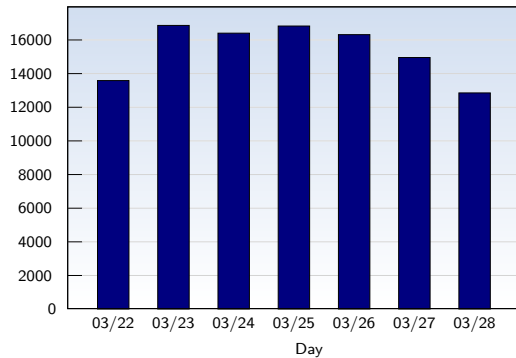

## Unique Visits

| Date                 | Amount        |
|----------------------|---------------|
| Sunday 03/22/2009    | 13593         |
| Monday 03/23/2009    | 16872         |
| Tuesday 03/24/2009   | 16412         |
| Wednesday 03/25/2009 | 16836         |
| Thursday 03/26/2009  | 16324         |
| Friday 03/27/2009    | 14964         |
| Saturday 03/28/2009  | 12860         |
| <b>Total</b>         | <b>107861</b> |

This analysis summarizes multiple page impressions of an individual visitor into unique visits. A visitor is counted as an unique visit when requesting at least one page. If more than 30 minutes have elapsed since the first page impression, further requests will be counted as a new unique visit.

## Page Views

| Date                 | Amount        |
|----------------------|---------------|
| Sunday 03/22/2009    | 42816         |
| Monday 03/23/2009    | 39585         |
| Tuesday 03/24/2009   | 43672         |
| Wednesday 03/25/2009 | 38800         |
| Thursday 03/26/2009  | 37064         |
| Friday 03/27/2009    | 50399         |
| Saturday 03/28/2009  | 100144        |
| <b>Total</b>         | <b>352480</b> |

These statistics show all successful page views (also known as page impressions) and the time they were made. Only fully loaded pages are counted. Individual images and components are not included.