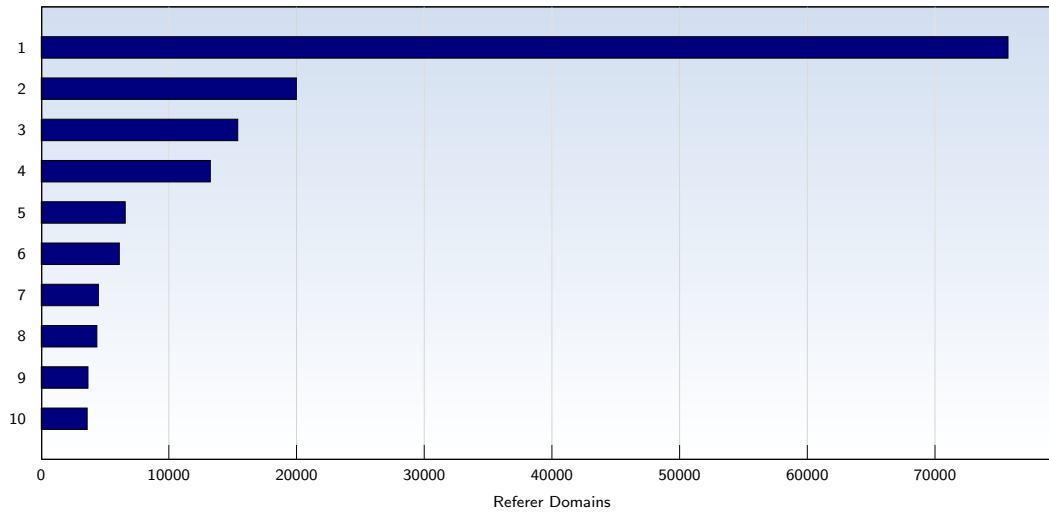

Top 10 Referer Domains

Rank	Domain	Amount	%
1	google.com	75726	18
2	google.co.in	19997	4
3	yahoo.com	15407	3
4	google.co.uk	13258	3
5	google.ca	6594	1
6	google.com.au	6132	1
7	google.com.pk	4492	1
8	google.co.id	4374	1
9	google.com.br	3678	0
10	google.com.tr	3614	0
	Total	267444	

267444 out of 415436 visits contained a referrer that could be evaluated. This analysis shows domains referring to your site. Subpages are summarized under the main domain.