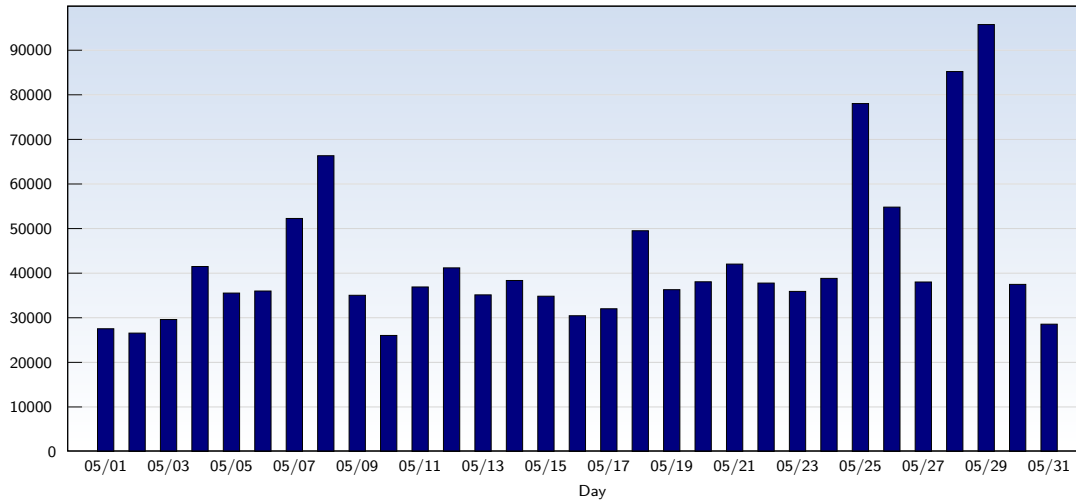

Page Views

Date	Amount
Friday 05/01/2009	27565
Saturday 05/02/2009	26591
Sunday 05/03/2009	29635
Monday 05/04/2009	41522
Tuesday 05/05/2009	35568
Wednesday 05/06/2009	36029
Thursday 05/07/2009	52299
Friday 05/08/2009	66369
Saturday 05/09/2009	35071
Sunday 05/10/2009	26064
Monday 05/11/2009	36938
Tuesday 05/12/2009	41218
Wednesday 05/13/2009	35165
Thursday 05/14/2009	38390
Friday 05/15/2009	34864
Saturday 05/16/2009	30484

Date	Amount
Sunday 05/17/2009	32048
Monday 05/18/2009	49542
Tuesday 05/19/2009	36327
Wednesday 05/20/2009	38099
Thursday 05/21/2009	42068
Friday 05/22/2009	37811
Saturday 05/23/2009	35941
Sunday 05/24/2009	38862
Monday 05/25/2009	78066
Tuesday 05/26/2009	54844
Wednesday 05/27/2009	38052
Thursday 05/28/2009	85246
Friday 05/29/2009	95781
Saturday 05/30/2009	37515
Sunday 05/31/2009	28593
Total	1322567

These statistics show all successful page views (also known as page impressions) and the time they were made. Only fully loaded pages are counted. Individual images and components are not included.