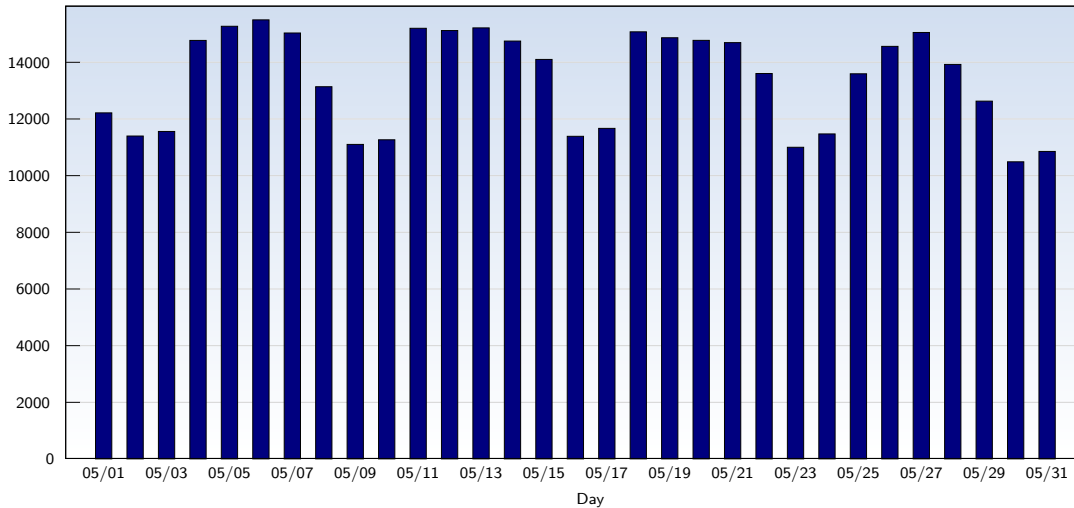

## Unique Visits

Date	Amount
Friday 05/01/2009	12220
Saturday 05/02/2009	11403
Sunday 05/03/2009	11564
Monday 05/04/2009	14777
Tuesday 05/05/2009	15276
Wednesday 05/06/2009	15502
Thursday 05/07/2009	15039
Friday 05/08/2009	13143
Saturday 05/09/2009	11107
Sunday 05/10/2009	11270
Monday 05/11/2009	15205
Tuesday 05/12/2009	15125
Wednesday 05/13/2009	15219
Thursday 05/14/2009	14754
Friday 05/15/2009	14106
Saturday 05/16/2009	11393

Date	Amount
Sunday 05/17/2009	11673
Monday 05/18/2009	15080
Tuesday 05/19/2009	14871
Wednesday 05/20/2009	14779
Thursday 05/21/2009	14699
Friday 05/22/2009	13609
Saturday 05/23/2009	11006
Sunday 05/24/2009	11477
Monday 05/25/2009	13599
Tuesday 05/26/2009	14567
Wednesday 05/27/2009	15057
Thursday 05/28/2009	13930
Friday 05/29/2009	12634
Saturday 05/30/2009	10493
Sunday 05/31/2009	10859
<b>Total</b>	<b>415436</b>

This analysis summarizes multiple page impressions of an individual visitor into unique visits. A visitor is counted as an unique visit when requesting at least one page. If more than 30 minutes have elapsed since the first page impression, further requests will be counted as a new unique visit.

## Page Views

Date	Amount
Friday 05/01/2009	27565
Saturday 05/02/2009	26591
Sunday 05/03/2009	29635
Monday 05/04/2009	41522
Tuesday 05/05/2009	35568
Wednesday 05/06/2009	36029
Thursday 05/07/2009	52299
Friday 05/08/2009	66369
Saturday 05/09/2009	35071
Sunday 05/10/2009	26064
Monday 05/11/2009	36938
Tuesday 05/12/2009	41218
Wednesday 05/13/2009	35165
Thursday 05/14/2009	38390
Friday 05/15/2009	34864
Saturday 05/16/2009	30484