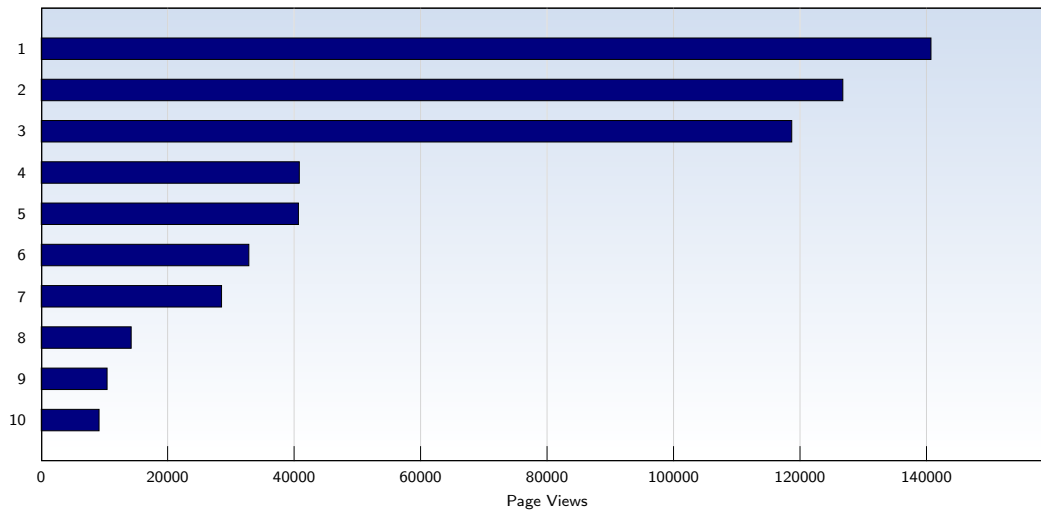

Top 10 Popular Pages

Rank	Page	Amount	%
1	discovercircuits.com/forum/showflat.php	140727	10
2	discovercircuits.com/forum/showthreaded.php	126790	9
3	discovercircuits.com/forum/showprofile.php	118713	8
4	discovercircuits.com/list.htm	40844	3
5	discovercircuits.com/forum/printthread.php	40705	3
6	discovercircuits.com/	32863	2
7	discovercircuits.com/forum/postlist.php	28548	2
8	discovercircuits.com/A/a-audioamp.htm	14257	1
9	discovercircuits.com/DJ-Circuits/daj-main.htm	10447	0
10	discovercircuits.com/C/co-dctoac.htm	9178	0
	Total	1322567	

These statistics show you the most frequently called pages.