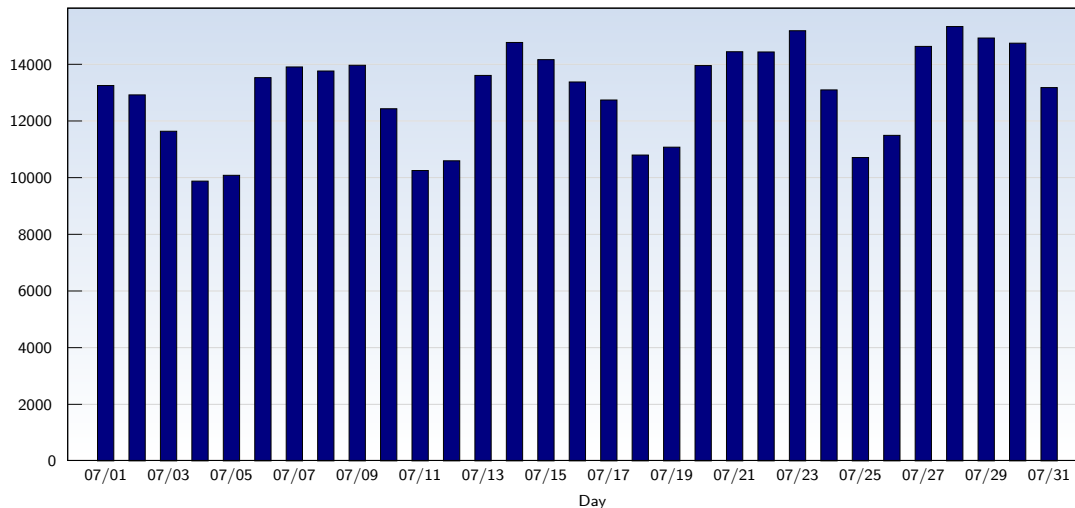

Monthly Report 07/01/2009 - 07/31/2009

For all domains and subdomains

Unique Visits

Date	Amount
Wednesday 07/01/2009	13255
Thursday 07/02/2009	12925
Friday 07/03/2009	11642
Saturday 07/04/2009	9882
Sunday 07/05/2009	10087
Monday 07/06/2009	13534
Tuesday 07/07/2009	13911
Wednesday 07/08/2009	13768
Thursday 07/09/2009	13971
Friday 07/10/2009	12436
Saturday 07/11/2009	10256
Sunday 07/12/2009	10599
Monday 07/13/2009	13612
Tuesday 07/14/2009	14775
Wednesday 07/15/2009	14169
Thursday 07/16/2009	13381

Date	Amount
Friday 07/17/2009	12745
Saturday 07/18/2009	10802
Sunday 07/19/2009	11080
Monday 07/20/2009	13960
Tuesday 07/21/2009	14448
Wednesday 07/22/2009	14440
Thursday 07/23/2009	15189
Friday 07/24/2009	13101
Saturday 07/25/2009	10714
Sunday 07/26/2009	11497
Monday 07/27/2009	14636
Tuesday 07/28/2009	15337
Wednesday 07/29/2009	14932
Thursday 07/30/2009	14750
Friday 07/31/2009	13183
Total	403017

This analysis summarizes multiple page impressions of an individual visitor into unique visits. A visitor is counted as an unique visit when requesting at least one page. If more than 30 minutes have elapsed since the first page impression, further requests will be counted as a new unique visit.