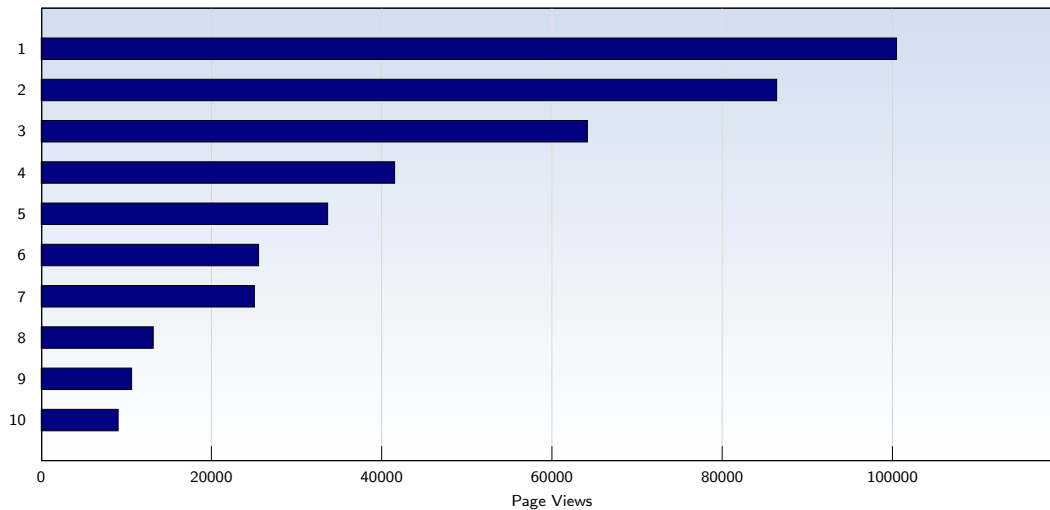

Top 10 Popular Pages

Rank	Page	Amount	%
1	discovercircuits.com/forum/showflat.php	100495	8
2	discovercircuits.com/forum/showthreaded.php	86415	7
3	discovercircuits.com/forum/showprofile.php	64181	5
4	discovercircuits.com/list.htm	41536	3
5	discovercircuits.com/	33670	2
6	discovercircuits.com/forum/postlist.php	25556	2
7	discovercircuits.com/forum/printthread.php	25067	2
8	discovercircuits.com/A/a-audioamp.htm	13183	1
9	discovercircuits.com/DJ-Circuits/daj-main.htm	10643	0
10	discovercircuits.com/C/co-dctoac.htm	9057	0
	Total	1133419	

These statistics show you the most frequently called pages.