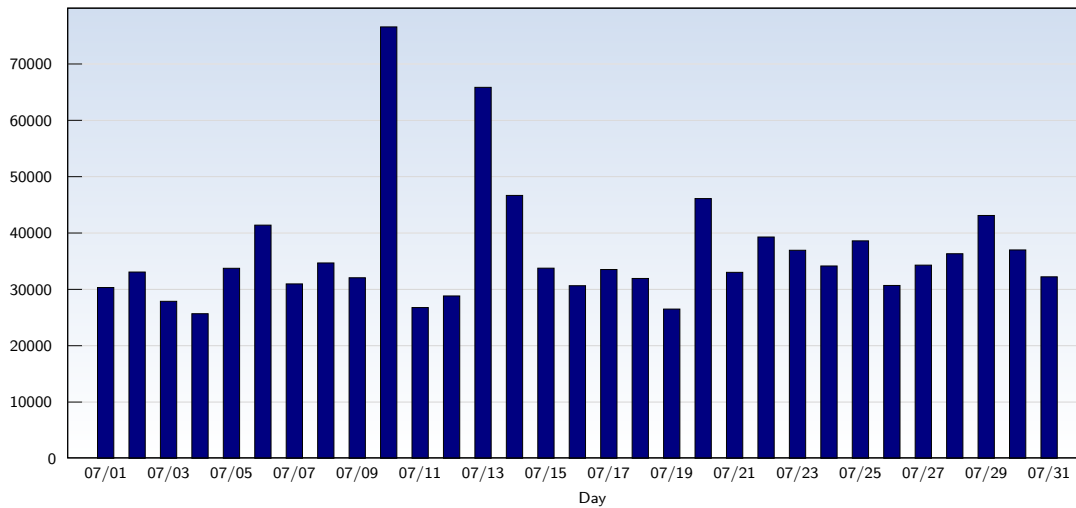

Monthly Report 07/01/2009 - 07/31/2009

For all domains and subdomains

Page Views

Date	Amount
Wednesday 07/01/2009	30349
Thursday 07/02/2009	33100
Friday 07/03/2009	27903
Saturday 07/04/2009	25704
Sunday 07/05/2009	33764
Monday 07/06/2009	41424
Tuesday 07/07/2009	30993
Wednesday 07/08/2009	34712
Thursday 07/09/2009	32083
Friday 07/10/2009	76602
Saturday 07/11/2009	26796
Sunday 07/12/2009	28855
Monday 07/13/2009	65877
Tuesday 07/14/2009	46696
Wednesday 07/15/2009	33787
Thursday 07/16/2009	30672

Date	Amount
Friday 07/17/2009	33547
Saturday 07/18/2009	31959
Sunday 07/19/2009	26527
Monday 07/20/2009	46137
Tuesday 07/21/2009	33045
Wednesday 07/22/2009	39316
Thursday 07/23/2009	36964
Friday 07/24/2009	34176
Saturday 07/25/2009	38632
Sunday 07/26/2009	30717
Monday 07/27/2009	34325
Tuesday 07/28/2009	36348
Wednesday 07/29/2009	43137
Thursday 07/30/2009	37021
Friday 07/31/2009	32251
Total	1133419

These statistics show all successful page views (also known as page impressions) and the time they were made. Only fully loaded pages are counted. Individual images and components are not included.