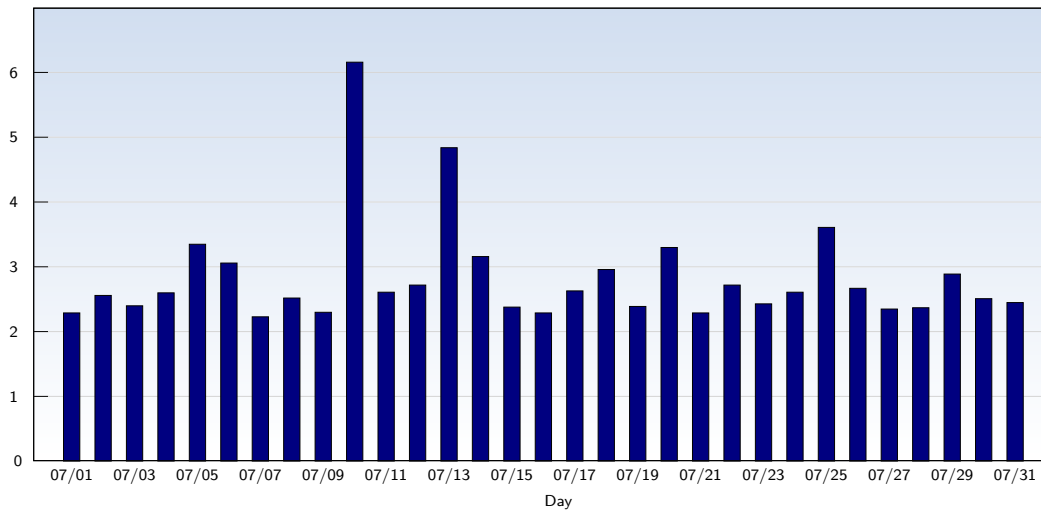

Monthly Report 07/01/2009 - 07/31/2009

For all domains and subdomains

Pages per Visit

Date	Amount
Wednesday 07/01/2009	2.29
Thursday 07/02/2009	2.56
Friday 07/03/2009	2.40
Saturday 07/04/2009	2.60
Sunday 07/05/2009	3.35
Monday 07/06/2009	3.06
Tuesday 07/07/2009	2.23
Wednesday 07/08/2009	2.52
Thursday 07/09/2009	2.30
Friday 07/10/2009	6.16
Saturday 07/11/2009	2.61
Sunday 07/12/2009	2.72
Monday 07/13/2009	4.84
Tuesday 07/14/2009	3.16
Wednesday 07/15/2009	2.38
Thursday 07/16/2009	2.29

Date	Amount
Friday 07/17/2009	2.63
Saturday 07/18/2009	2.96
Sunday 07/19/2009	2.39
Monday 07/20/2009	3.30
Tuesday 07/21/2009	2.29
Wednesday 07/22/2009	2.72
Thursday 07/23/2009	2.43
Friday 07/24/2009	2.61
Saturday 07/25/2009	3.61
Sunday 07/26/2009	2.67
Monday 07/27/2009	2.35
Tuesday 07/28/2009	2.37
Wednesday 07/29/2009	2.89
Thursday 07/30/2009	2.51
Friday 07/31/2009	2.45
Average	2.81

The average number of pages opened per unique visit. Only fully loaded pages are counted.