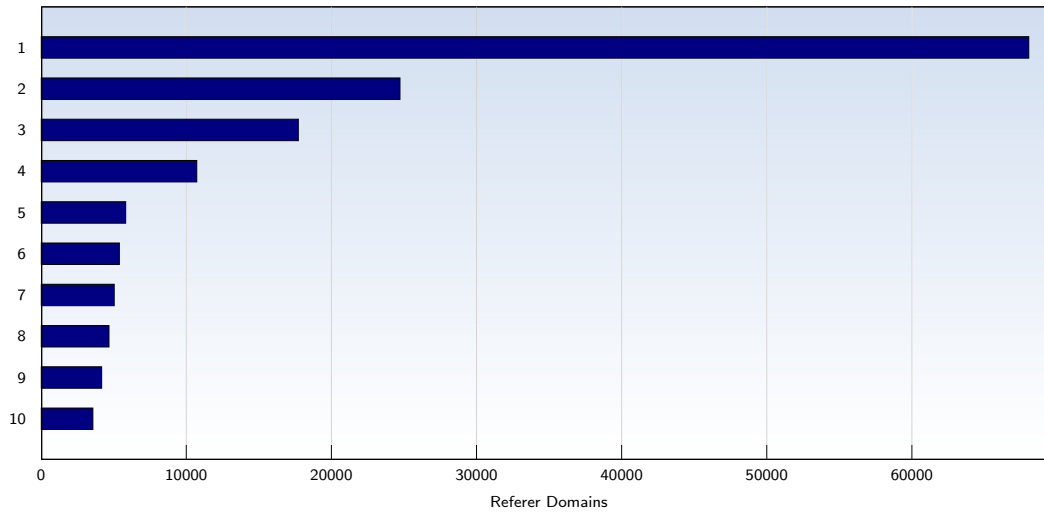

The average number of pages opened per unique visit. Only fully loaded pages are counted.

Top 10 Popular Pages

Rank	Page	Amount	%
1	discovercircuits.com/forum/showflat.php	100495	8
2	discovercircuits.com/forum/showthreaded.php	86415	7
3	discovercircuits.com/forum/showprofile.php	64181	5
4	discovercircuits.com/list.htm	41536	3
5	discovercircuits.com/	33670	2
6	discovercircuits.com/forum/postlist.php	25556	2
7	discovercircuits.com/forum/printthread.php	25067	2
8	discovercircuits.com/A/a-audioamp.htm	13183	1
9	discovercircuits.com/DJ-Circuits/daj-main.htm	10643	0
10	discovercircuits.com/C/co-dctoac.htm	9057	0
	Total	1133419	

These statistics show you the most frequently called pages.

Top 10 Referer Domains

Rank	Domain	Amount	%
1	google.com	68062	16
2	google.co.in	24734	6
3	yahoo.com	17728	4
4	google.co.uk	10732	2
5	google.ca	5835	1
6	bing.com	5398	1
7	google.com.au	5043	1
8	google.com.ph	4683	1
9	google.co.id	4179	1
10	google.com.pk	3573	0
	Total	254282	