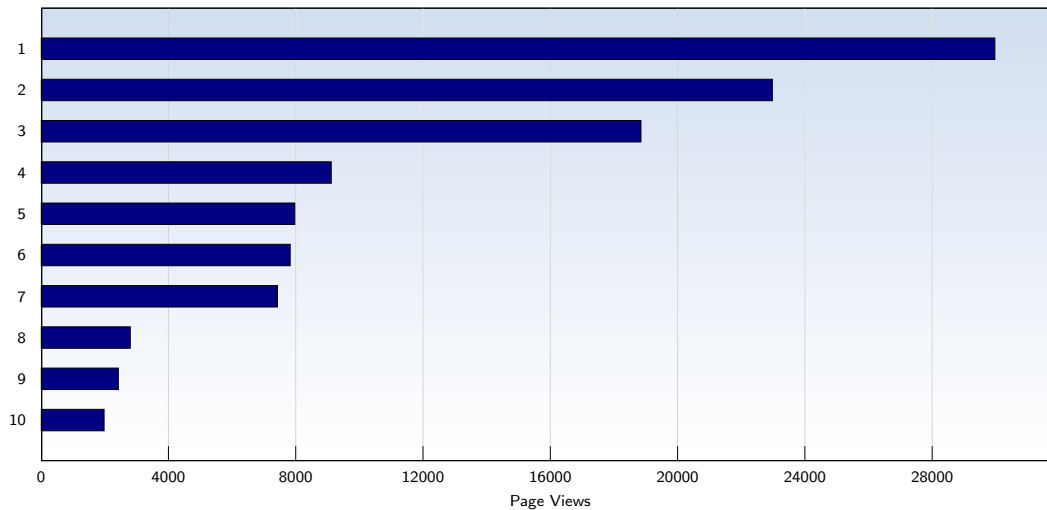

Top 10 Popular Pages

Rank	Page	Amount	%
1	discovercircuits.com/forum/showflat.php	29974	10
2	discovercircuits.com/forum/showprofile.php	22982	8
3	discovercircuits.com/forum/showthreaded.php	18853	6
4	discovercircuits.com/list.htm	9120	3
5	discovercircuits.com/forum/postlist.php	7975	2
6	discovercircuits.com/	7830	2
7	discovercircuits.com/forum/printthread.php	7431	2
8	discovercircuits.com/A/a-audioamp.htm	2805	1
9	discovercircuits.com/DJ-Circuits/daj-main.htm	2430	0
10	discovercircuits.com/C/co-dctoac.htm	1982	0
	Total	276374	

These statistics show you the most frequently called pages.