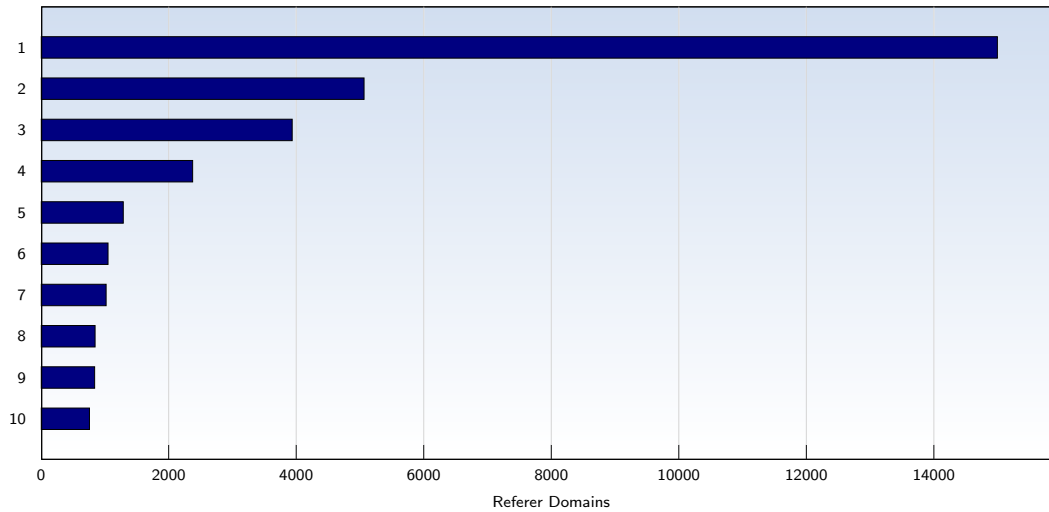

Top 10 Popular Pages

Rank	Page	Amount	%
1	discovercircuits.com/forum/showflat.php	29974	10
2	discovercircuits.com/forum/showprofile.php	22982	8
3	discovercircuits.com/forum/showthreaded.php	18853	6
4	discovercircuits.com/list.htm	9120	3
5	discovercircuits.com/forum/postlist.php	7975	2
6	discovercircuits.com/	7830	2
7	discovercircuits.com/forum/printthread.php	7431	2
8	discovercircuits.com/A/a-audioamp.htm	2805	1
9	discovercircuits.com/DJ-Circuits/daj-main.htm	2430	0
10	discovercircuits.com/C/co-dctoac.htm	1982	0
	Total	276374	

These statistics show you the most frequently called pages.

Top 10 Referer Domains

Rank	Domain	Amount	%
1	google.com	14998	17
2	google.co.in	5066	5
3	yahoo.com	3939	4
4	google.co.uk	2378	2
5	google.ca	1290	1
6	google.com.au	1051	1
7	google.com.ph	1021	1
8	bing.com	848	0
9	google.co.id	841	0
10	google.com.br	760	0
	Total	55480	