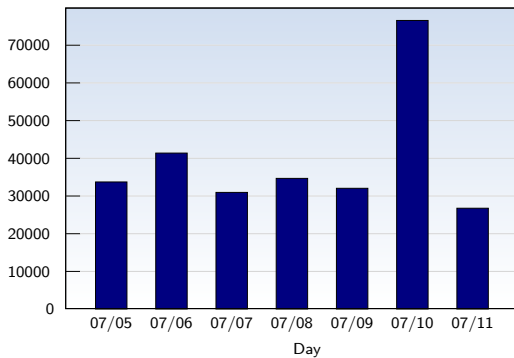

Page Views

Date	Amount
Sunday 07/05/2009	33764
Monday 07/06/2009	41424
Tuesday 07/07/2009	30993
Wednesday 07/08/2009	34712
Thursday 07/09/2009	32083
Friday 07/10/2009	76602
Saturday 07/11/2009	26796
Total	276374

These statistics show all successful page views (also known as page impressions) and the time they were made. Only fully loaded pages are counted. Individual images and components are not included.