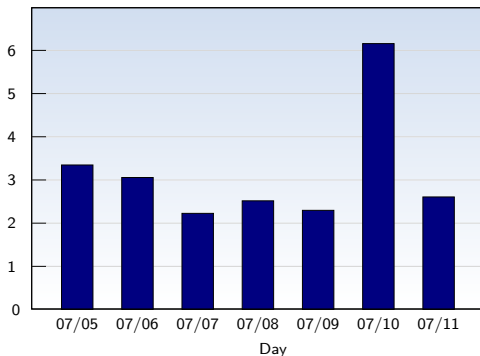

This analysis summarizes multiple page impressions of an individual visitor into unique visits. A visitor is counted as a unique visit when requesting at least one page. If more than 30 minutes have elapsed since the first page impression, further requests will be counted as a new unique visit.

Page Views

Date	Amount
Sunday 07/05/2009	33764
Monday 07/06/2009	41424
Tuesday 07/07/2009	30993
Wednesday 07/08/2009	34712
Thursday 07/09/2009	32083
Friday 07/10/2009	76602
Saturday 07/11/2009	26796
Total	276374

These statistics show all successful page views (also known as page impressions) and the time they were made. Only fully loaded pages are counted. Individual images and components are not included.

Pages per Visit

Date	Amount
Sunday 07/05/2009	3.35
Monday 07/06/2009	3.06
Tuesday 07/07/2009	2.23
Wednesday 07/08/2009	2.52
Thursday 07/09/2009	2.30
Friday 07/10/2009	6.16
Saturday 07/11/2009	2.61
Average	3.14

The average number of pages opened per unique visit. Only fully loaded pages are counted.