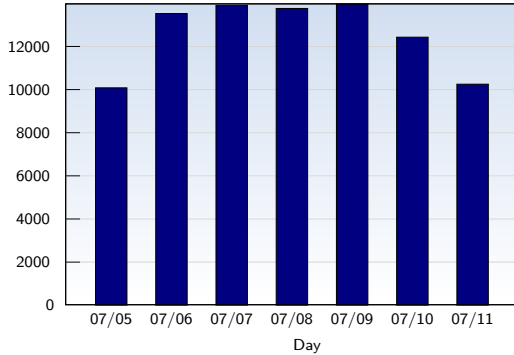

Unique Visits

Date	Amount
Sunday 07/05/2009	10087
Monday 07/06/2009	13534
Tuesday 07/07/2009	13911
Wednesday 07/08/2009	13768
Thursday 07/09/2009	13971
Friday 07/10/2009	12436
Saturday 07/11/2009	10256
Total	87963

This analysis summarizes multiple page impressions of an individual visitor into unique visits. A visitor is counted as a unique visit when requesting at least one page. If more than 30 minutes have elapsed since the first page impression, further requests will be counted as a new unique visit.

Page Views

Date	Amount
Sunday 07/05/2009	33764
Monday 07/06/2009	41424
Tuesday 07/07/2009	30993
Wednesday 07/08/2009	34712
Thursday 07/09/2009	32083
Friday 07/10/2009	76602
Saturday 07/11/2009	26796
Total	276374

Date	Amount
Sunday 07/05/2009	3.35
Monday 07/06/2009	3.06
Tuesday 07/07/2009	2.23
Wednesday 07/08/2009	2.52
Thursday 07/09/2009	2.30
Friday 07/10/2009	6.16
Saturday 07/11/2009	2.61
Average	3.14

The average number of pages opened per unique visit. Only fully loaded pages are counted.