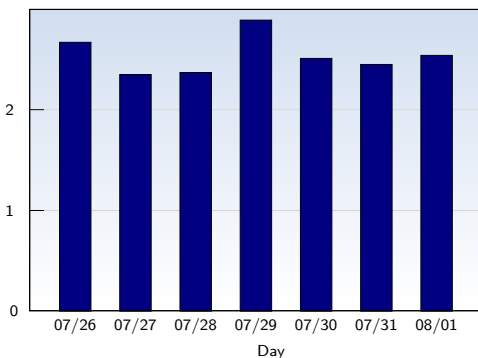

Weekly Report 07/26/2009 - 08/01/2009

For all domains and subdomains

Unique Visits

| Date | Amount |
|----------------------|--------------|
| Sunday 07/26/2009 | 11497 |
| Monday 07/27/2009 | 14636 |
| Tuesday 07/28/2009 | 15337 |
| Wednesday 07/29/2009 | 14932 |
| Thursday 07/30/2009 | 14750 |
| Friday 07/31/2009 | 13183 |
| Saturday 08/01/2009 | 10978 |
| Total | 95313 |

This analysis summarizes multiple page impressions of an individual visitor into unique visits. A visitor is counted as an unique visit when requesting at least one page. If more than 30 minutes have elapsed since the first page impression, further requests will be counted as a new unique visit.

Page Views

| Date | Amount |
|----------------------|---------------|
| Sunday 07/26/2009 | 30717 |
| Monday 07/27/2009 | 34325 |
| Tuesday 07/28/2009 | 36348 |
| Wednesday 07/29/2009 | 43137 |
| Thursday 07/30/2009 | 37021 |
| Friday 07/31/2009 | 32251 |
| Saturday 08/01/2009 | 27895 |
| Total | 241694 |

These statistics show all successful page views (also known as page impressions) and the time they were made. Only fully loaded pages are counted. Individual images and components are not included.

Pages per Visit