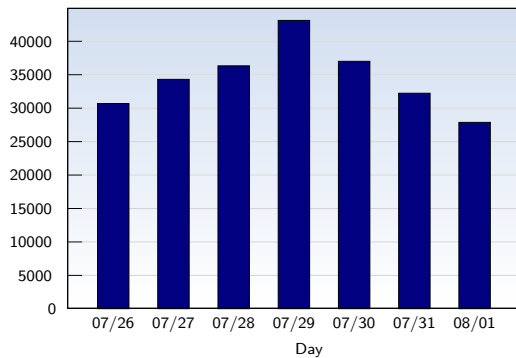

Weekly Report 07/26/2009 - 08/01/2009

For all domains and subdomains

Unique Visits

| Date | Amount |
|----------------------|--------------|
| Sunday 07/26/2009 | 11497 |
| Monday 07/27/2009 | 14636 |
| Tuesday 07/28/2009 | 15337 |
| Wednesday 07/29/2009 | 14932 |
| Thursday 07/30/2009 | 14750 |
| Friday 07/31/2009 | 13183 |
| Saturday 08/01/2009 | 10978 |
| Total | 95313 |

This analysis summarizes multiple page impressions of an individual visitor into unique visits. A visitor is counted as an unique visit when requesting at least one page. If more than 30 minutes have elapsed since the first page impression, further requests will be counted as a new unique visit.

Page Views

| Date | Amount |
|----------------------|---------------|
| Sunday 07/26/2009 | 30717 |
| Monday 07/27/2009 | 34325 |
| Tuesday 07/28/2009 | 36348 |
| Wednesday 07/29/2009 | 43137 |
| Thursday 07/30/2009 | 37021 |
| Friday 07/31/2009 | 32251 |
| Saturday 08/01/2009 | 27895 |
| Total | 241694 |

These statistics show all successful page views (also known as page impressions) and the time they were made. Only fully loaded pages are counted. Individual images and components are not included.

Pages per Visit