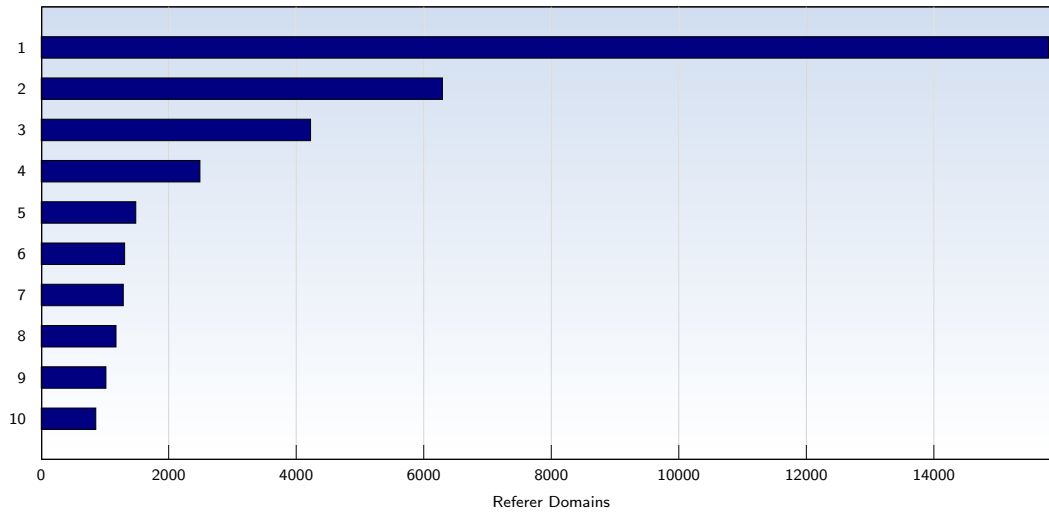

Top 10 Referer Domains

Rank	Domain	Amount	%
1	google.com	15799	16
2	google.co.in	6295	6
3	yahoo.com	4227	4
4	google.co.uk	2492	2
5	bing.com	1486	1
6	google.com.au	1311	1
7	google.ca	1290	1
8	google.com.ph	1176	1
9	google.co.id	1018	1
10	google.com.pk	859	0
	Total	59569	

59569 out of 95313 visits contained a referrer that could be evaluated. This analysis shows domains referring to your site. Subpages are summarized under the main domain.