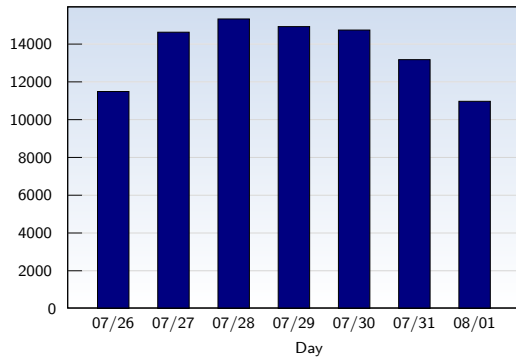

Weekly Report 07/26/2009 - 08/01/2009

For all domains and subdomains

Unique Visits

| Date | Amount |
|----------------------|--------------|
| Sunday 07/26/2009 | 11497 |
| Monday 07/27/2009 | 14636 |
| Tuesday 07/28/2009 | 15337 |
| Wednesday 07/29/2009 | 14932 |
| Thursday 07/30/2009 | 14750 |
| Friday 07/31/2009 | 13183 |
| Saturday 08/01/2009 | 10978 |
| Total | 95313 |

This analysis summarizes multiple page impressions of an individual visitor into unique visits. A visitor is counted as an unique visit when requesting at least one page. If more than 30 minutes have elapsed since the first page impression, further requests will be counted as a new unique visit.

Page Views

| Date | Amount |
|----------------------|---------------|
| Sunday 07/26/2009 | 30717 |
| Monday 07/27/2009 | 34325 |
| Tuesday 07/28/2009 | 36348 |
| Wednesday 07/29/2009 | 43137 |
| Thursday 07/30/2009 | 37021 |
| Friday 07/31/2009 | 32251 |
| Saturday 08/01/2009 | 27895 |
| Total | 241694 |

These statistics show all successful page views (also known as page impressions) and the time they were made. Only fully loaded pages are counted. Individual images and components are not included.

Pages per Visit