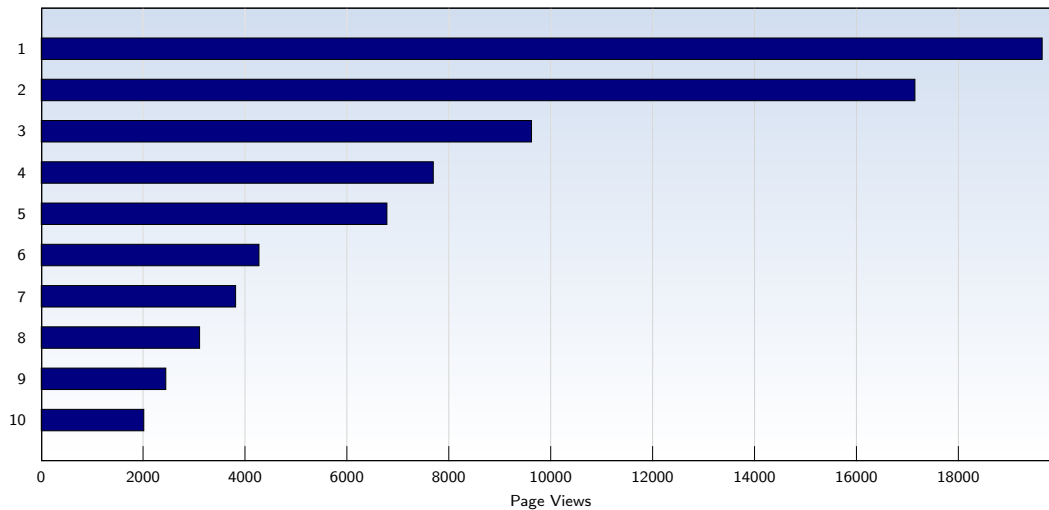

Top 10 Popular Pages

Rank	Page	Amount	%
1	discovercircuits.com/forum/showthreaded.php	19647	8
2	discovercircuits.com/forum/showflat.php	17150	7
3	discovercircuits.com/list.htm	9626	3
4	discovercircuits.com/	7698	3
5	discovercircuits.com/forum/showprofile.php	6788	2
6	discovercircuits.com/forum/postlist.php	4277	1
7	discovercircuits.com/forum/printthread.php	3819	1
8	discovercircuits.com/A/a-audioamp.htm	3112	1
9	discovercircuits.com/DJ-Circuits/daj-main.htm	2449	1
10	discovercircuits.com/C/co-dctoac.htm	2017	0
	Total	241694	

These statistics show you the most frequently called pages.