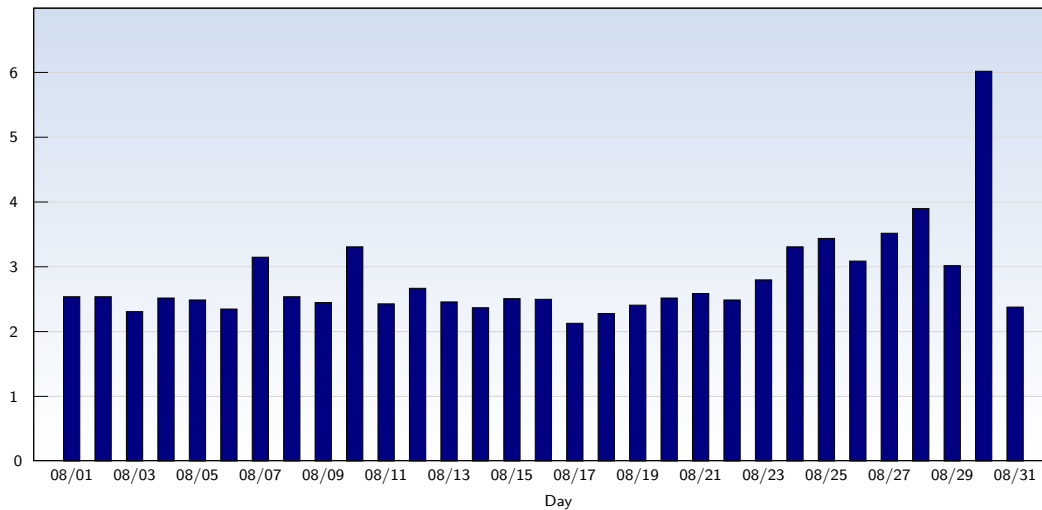

This analysis summarizes multiple page impressions of an individual visitor into unique visits. A visitor is counted as an unique visit when requesting at least one page. If more than 30 minutes have elapsed since the first page impression, further requests will be counted as a new unique visit.

Page Views

Date	Amount
Saturday 08/01/2009	27895
Sunday 08/02/2009	28738
Monday 08/03/2009	34741
Tuesday 08/04/2009	36680
Wednesday 08/05/2009	36261
Thursday 08/06/2009	33934
Friday 08/07/2009	40852
Saturday 08/08/2009	28898
Sunday 08/09/2009	28567
Monday 08/10/2009	48785
Tuesday 08/11/2009	36230
Wednesday 08/12/2009	40864
Thursday 08/13/2009	37286
Friday 08/14/2009	32809
Saturday 08/15/2009	29092
Sunday 08/16/2009	29877

Date	Amount
Monday 08/17/2009	32499
Tuesday 08/18/2009	32697
Wednesday 08/19/2009	33805
Thursday 08/20/2009	33117
Friday 08/21/2009	32935
Saturday 08/22/2009	28705
Sunday 08/23/2009	34298
Monday 08/24/2009	48418
Tuesday 08/25/2009	51538
Wednesday 08/26/2009	47356
Thursday 08/27/2009	54069
Friday 08/28/2009	54192
Saturday 08/29/2009	36412
Sunday 08/30/2009	75582
Monday 08/31/2009	35996
Total	1183128

These statistics show all successful page views (also known as page impressions) and the time they were made. Only fully loaded pages are counted. Individual images and components are not included.

Pages per Visit