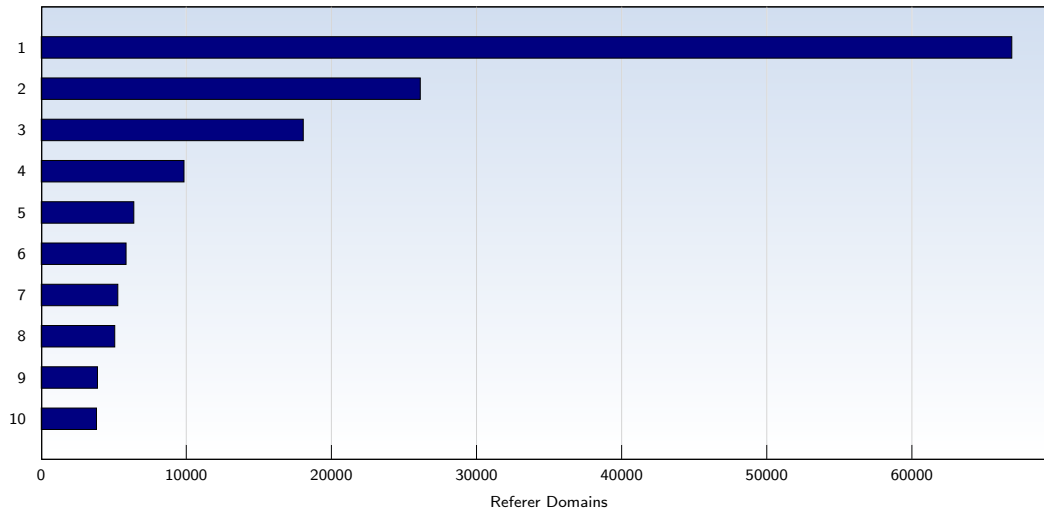

The average number of pages opened per unique visit. Only fully loaded pages are counted.

Top 10 Popular Pages

Rank	Page	Amount	%
1	discovercircuits.com/forum/showflat.php	106403	8
2	discovercircuits.com/forum/showthreaded.php	102248	8
3	discovercircuits.com/forum/showprofile.php	70347	5
4	discovercircuits.com/list.htm	43374	3
5	discovercircuits.com/	32295	2
6	discovercircuits.com/forum/printthread.php	27691	2
7	discovercircuits.com/forum/postlist.php	23774	2
8	discovercircuits.com/A/a-audioamp.htm	13004	1
9	discovercircuits.com/DJ-Circuits/daj-main.htm	10818	0
10	discovercircuits.com/list2.htm	8965	0
	Total	1183128	

These statistics show you the most frequently called pages.

Top 10 Referer Domains

Rank	Domain	Amount	%
1	google.com	66892	15
2	google.co.in	26133	6
3	yahoo.com	18070	4
4	google.co.uk	9852	2
5	bing.com	6395	1
6	google.com.au	5860	1
7	google.ca	5292	1
8	google.com.ph	5081	1
9	google.com.my	3892	0
10	google.co.id	3824	0
	Total	255466	