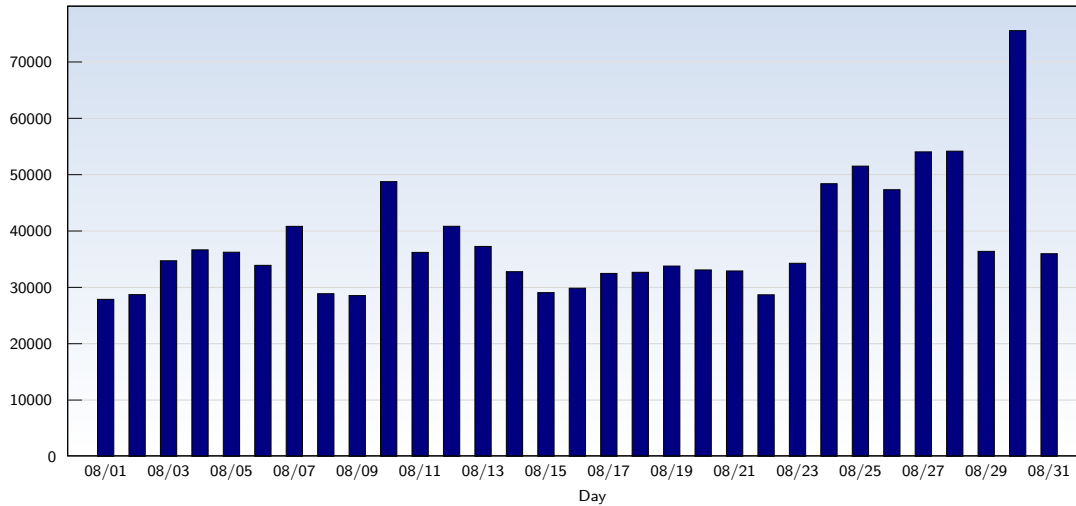

Page Views

Date	Amount
Saturday 08/01/2009	27895
Sunday 08/02/2009	28738
Monday 08/03/2009	34741
Tuesday 08/04/2009	36680
Wednesday 08/05/2009	36261
Thursday 08/06/2009	33934
Friday 08/07/2009	40852
Saturday 08/08/2009	28898
Sunday 08/09/2009	28567
Monday 08/10/2009	48785
Tuesday 08/11/2009	36230
Wednesday 08/12/2009	40864
Thursday 08/13/2009	37286
Friday 08/14/2009	32809
Saturday 08/15/2009	29092
Sunday 08/16/2009	29877

Date	Amount
Monday 08/17/2009	32499
Tuesday 08/18/2009	32697
Wednesday 08/19/2009	33805
Thursday 08/20/2009	33117
Friday 08/21/2009	32935
Saturday 08/22/2009	28705
Sunday 08/23/2009	34298
Monday 08/24/2009	48418
Tuesday 08/25/2009	51538
Wednesday 08/26/2009	47356
Thursday 08/27/2009	54069
Friday 08/28/2009	54192
Saturday 08/29/2009	36412
Sunday 08/30/2009	75582
Monday 08/31/2009	35996
Total	1183128

These statistics show all successful page views (also known as page impressions) and the time they were made. Only fully loaded pages are counted. Individual images and components are not included.