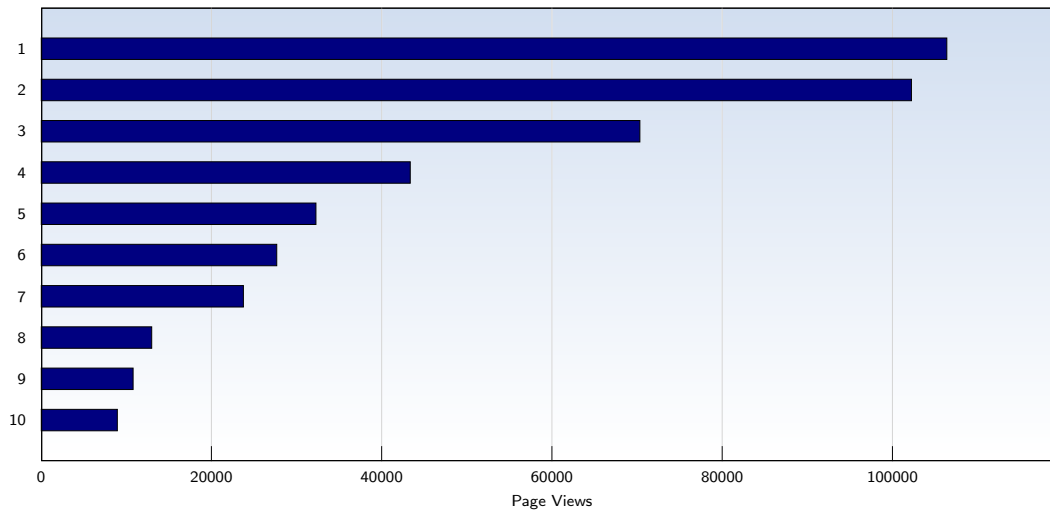

Top 10 Popular Pages

Rank	Page	Amount	%
1	discovercircuits.com/forum/showflat.php	106403	8
2	discovercircuits.com/forum/showthreaded.php	102248	8
3	discovercircuits.com/forum/showprofile.php	70347	5
4	discovercircuits.com/list.htm	43374	3
5	discovercircuits.com/	32295	2
6	discovercircuits.com/forum/printthread.php	27691	2
7	discovercircuits.com/forum/postlist.php	23774	2
8	discovercircuits.com/A/a-audioamp.htm	13004	1
9	discovercircuits.com/DJ-Circuits/daj-main.htm	10818	0
10	discovercircuits.com/list2.htm	8965	0
	Total	1183128	

These statistics show you the most frequently called pages.