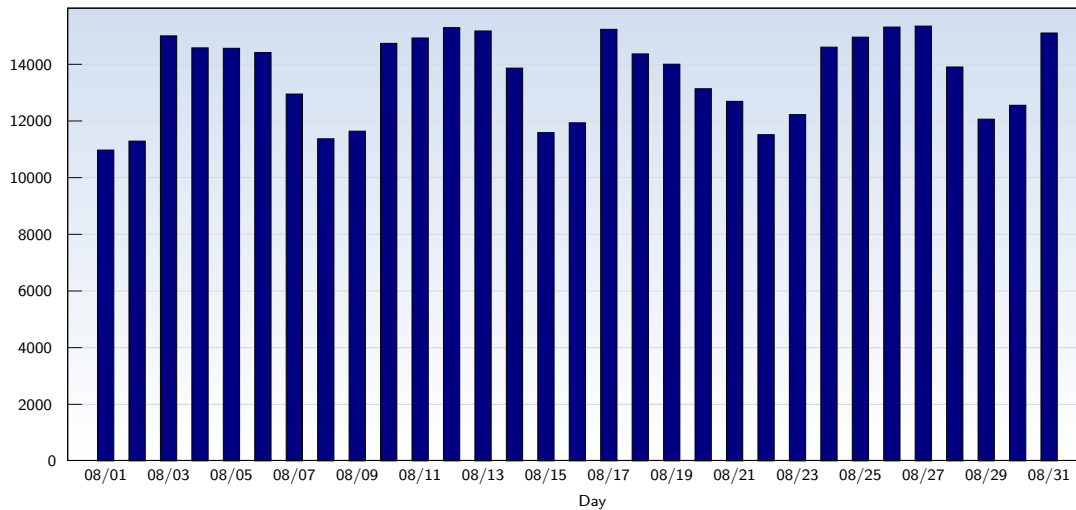

Unique Visits

Date	Amount
Saturday 08/01/2009	10978
Sunday 08/02/2009	11294
Monday 08/03/2009	15007
Tuesday 08/04/2009	14584
Wednesday 08/05/2009	14569
Thursday 08/06/2009	14419
Friday 08/07/2009	12955
Saturday 08/08/2009	11375
Sunday 08/09/2009	11644
Monday 08/10/2009	14744
Tuesday 08/11/2009	14933
Wednesday 08/12/2009	15298
Thursday 08/13/2009	15181
Friday 08/14/2009	13869
Saturday 08/15/2009	11593
Sunday 08/16/2009	11939

Date	Amount
Monday 08/17/2009	15239
Tuesday 08/18/2009	14371
Wednesday 08/19/2009	14008
Thursday 08/20/2009	13142
Friday 08/21/2009	12697
Saturday 08/22/2009	11521
Sunday 08/23/2009	12228
Monday 08/24/2009	14609
Tuesday 08/25/2009	14962
Wednesday 08/26/2009	15319
Thursday 08/27/2009	15353
Friday 08/28/2009	13910
Saturday 08/29/2009	12068
Sunday 08/30/2009	12558
Monday 08/31/2009	15109
Total	421476

This analysis summarizes multiple page impressions of an individual visitor into unique visits. A visitor is counted as an unique visit when requesting at least one page. If more than 30 minutes have elapsed since the first page impression, further requests will be counted as a new unique visit.

Page Views

Date	Amount
Saturday 08/01/2009	27895
Sunday 08/02/2009	28738
Monday 08/03/2009	34741
Tuesday 08/04/2009	36680
Wednesday 08/05/2009	36261
Thursday 08/06/2009	33934
Friday 08/07/2009	40852
Saturday 08/08/2009	28898
Sunday 08/09/2009	28567
Monday 08/10/2009	48785
Tuesday 08/11/2009	36230
Wednesday 08/12/2009	40864
Thursday 08/13/2009	37286
Friday 08/14/2009	32809
Saturday 08/15/2009	29092
Sunday 08/16/2009	29877