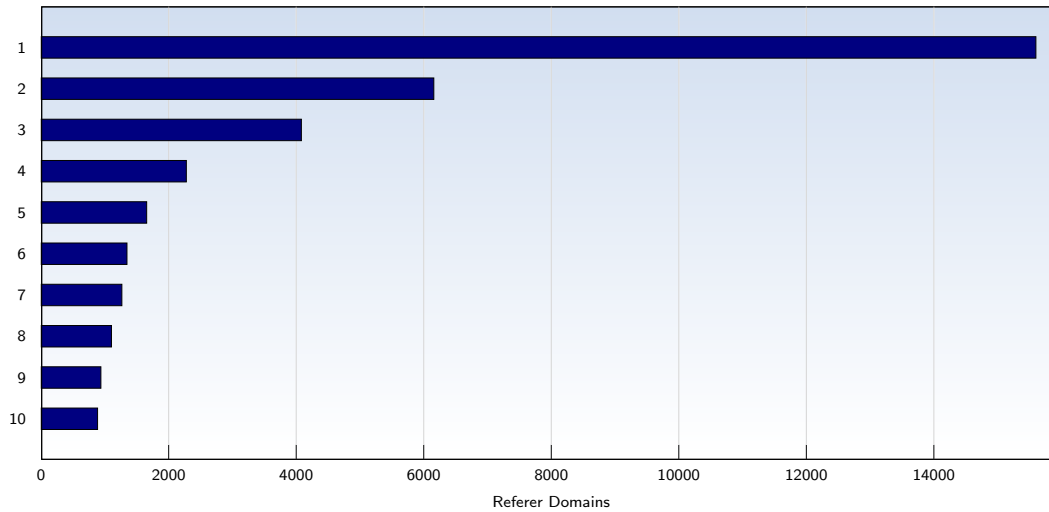

The average number of pages opened per unique visit. Only fully loaded pages are counted.

Top 10 Popular Pages

| Rank | Page | Amount | % |
|------|---|---------------|---|
| 1 | discovercircuits.com/forum/showflat.php | 17503 | 7 |
| 2 | discovercircuits.com/forum/showthreaded.php | 15627 | 6 |
| 3 | discovercircuits.com/list.htm | 9999 | 4 |
| 4 | discovercircuits.com/ | 7349 | 3 |
| 5 | discovercircuits.com/forum/showprofile.php | 7111 | 2 |
| 6 | discovercircuits.com/forum/postlist.php | 4738 | 1 |
| 7 | discovercircuits.com/forum/printthread.php | 3308 | 1 |
| 8 | discovercircuits.com/A/a-audioamp.htm | 3061 | 1 |
| 9 | discovercircuits.com/DJ-Circuits/daj-main.htm | 2537 | 1 |
| 10 | discovercircuits.com/list2.htm | 2068 | 0 |
| | Total | 240104 | |

These statistics show you the most frequently called pages.

Top 10 Referer Domains

| Rank | Domain | Amount | % |
|------|---------------|--------------|----|
| 1 | google.com | 15602 | 16 |
| 2 | google.co.in | 6160 | 6 |
| 3 | yahoo.com | 4083 | 4 |
| 4 | google.co.uk | 2279 | 2 |
| 5 | bing.com | 1657 | 1 |
| 6 | google.com.au | 1348 | 1 |
| 7 | google.ca | 1268 | 1 |
| 8 | google.com.ph | 1105 | 1 |
| 9 | google.co.id | 939 | 0 |
| 10 | google.com.my | 887 | 0 |
| | Total | 58764 | |