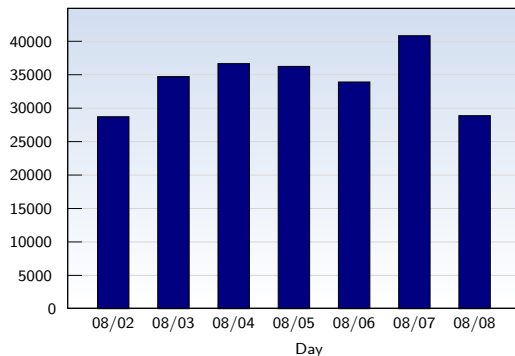

Weekly Report 08/02/2009 - 08/08/2009

For all domains and subdomains

Unique Visits

| Date | Amount |
|----------------------|--------------|
| Sunday 08/02/2009 | 11294 |
| Monday 08/03/2009 | 15007 |
| Tuesday 08/04/2009 | 14584 |
| Wednesday 08/05/2009 | 14569 |
| Thursday 08/06/2009 | 14419 |
| Friday 08/07/2009 | 12955 |
| Saturday 08/08/2009 | 11375 |
| Total | 94203 |

This analysis summarizes multiple page impressions of an individual visitor into unique visits. A visitor is counted as a unique visit when requesting at least one page. If more than 30 minutes have elapsed since the first page impression, further requests will be counted as a new unique visit.

Page Views

| Date | Amount |
|----------------------|---------------|
| Sunday 08/02/2009 | 28738 |
| Monday 08/03/2009 | 34741 |
| Tuesday 08/04/2009 | 36680 |
| Wednesday 08/05/2009 | 36261 |
| Thursday 08/06/2009 | 33934 |
| Friday 08/07/2009 | 40852 |
| Saturday 08/08/2009 | 28898 |
| Total | 240104 |

These statistics show all successful page views (also known as page impressions) and the time they were made. Only fully loaded pages are counted. Individual images and components are not included.

Pages per Visit