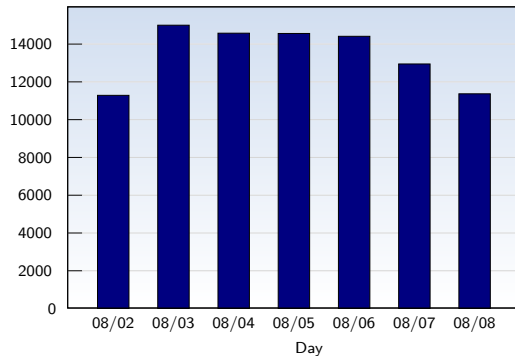

Weekly Report 08/02/2009 - 08/08/2009

For all domains and subdomains

Unique Visits

| Date | Amount |
|----------------------|--------------|
| Sunday 08/02/2009 | 11294 |
| Monday 08/03/2009 | 15007 |
| Tuesday 08/04/2009 | 14584 |
| Wednesday 08/05/2009 | 14569 |
| Thursday 08/06/2009 | 14419 |
| Friday 08/07/2009 | 12955 |
| Saturday 08/08/2009 | 11375 |
| Total | 94203 |

This analysis summarizes multiple page impressions of an individual visitor into unique visits. A visitor is counted as a unique visit when requesting at least one page. If more than 30 minutes have elapsed since the first page impression, further requests will be counted as a new unique visit.

Page Views

| Date | Amount |
|----------------------|---------------|
| Sunday 08/02/2009 | 28738 |
| Monday 08/03/2009 | 34741 |
| Tuesday 08/04/2009 | 36680 |
| Wednesday 08/05/2009 | 36261 |
| Thursday 08/06/2009 | 33934 |
| Friday 08/07/2009 | 40852 |
| Saturday 08/08/2009 | 28898 |
| Total | 240104 |

These statistics show all successful page views (also known as page impressions) and the time they were made. Only fully loaded pages are counted. Individual images and components are not included.

Pages per Visit