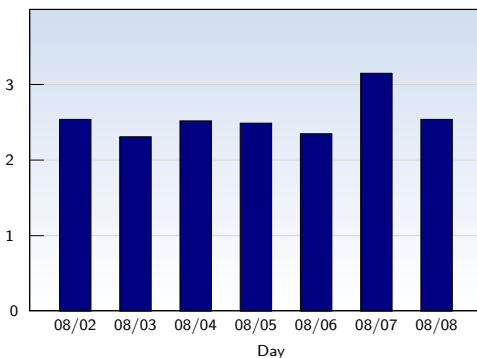

Weekly Report 08/02/2009 - 08/08/2009

For all domains and subdomains

Unique Visits

| Date | Amount |
|----------------------|--------------|
| Sunday 08/02/2009 | 11294 |
| Monday 08/03/2009 | 15007 |
| Tuesday 08/04/2009 | 14584 |
| Wednesday 08/05/2009 | 14569 |
| Thursday 08/06/2009 | 14419 |
| Friday 08/07/2009 | 12955 |
| Saturday 08/08/2009 | 11375 |
| Total | 94203 |

This analysis summarizes multiple page impressions of an individual visitor into unique visits. A visitor is counted as a unique visit when requesting at least one page. If more than 30 minutes have elapsed since the first page impression, further requests will be counted as a new unique visit.

Page Views

| Date | Amount |
|----------------------|---------------|
| Sunday 08/02/2009 | 28738 |
| Monday 08/03/2009 | 34741 |
| Tuesday 08/04/2009 | 36680 |
| Wednesday 08/05/2009 | 36261 |
| Thursday 08/06/2009 | 33934 |
| Friday 08/07/2009 | 40852 |
| Saturday 08/08/2009 | 28898 |
| Total | 240104 |

These statistics show all successful page views (also known as page impressions) and the time they were made. Only fully loaded pages are counted. Individual images and components are not included.

Pages per Visit