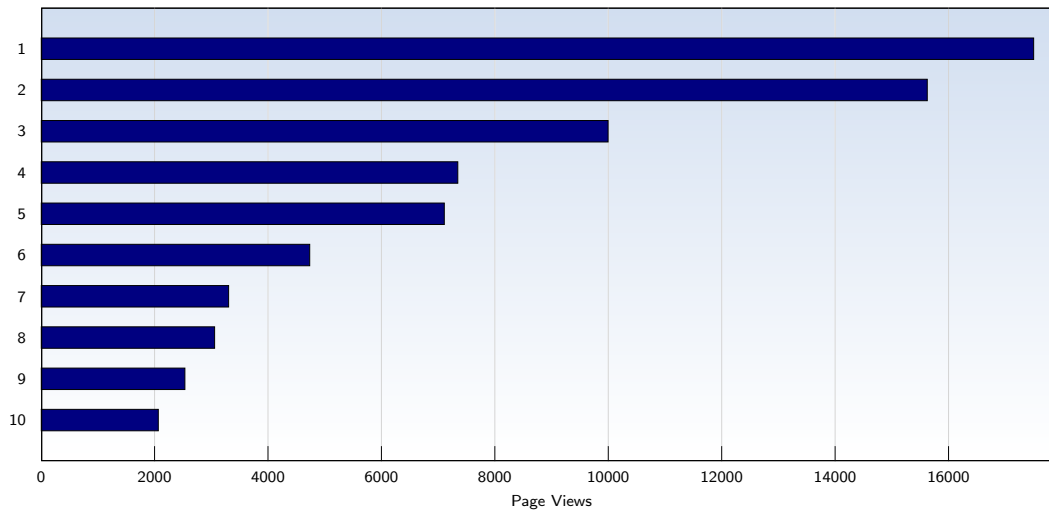

Top 10 Popular Pages

Rank	Page	Amount	%
1	discovercircuits.com/forum/showflat.php	17503	7
2	discovercircuits.com/forum/showthreaded.php	15627	6
3	discovercircuits.com/list.htm	9999	4
4	discovercircuits.com/	7349	3
5	discovercircuits.com/forum/showprofile.php	7111	2
6	discovercircuits.com/forum/postlist.php	4738	1
7	discovercircuits.com/forum/printthread.php	3308	1
8	discovercircuits.com/A/a-audioamp.htm	3061	1
9	discovercircuits.com/DJ-Circuits/daj-main.htm	2537	1
10	discovercircuits.com/list2.htm	2068	0
	Total	240104	

These statistics show you the most frequently called pages.