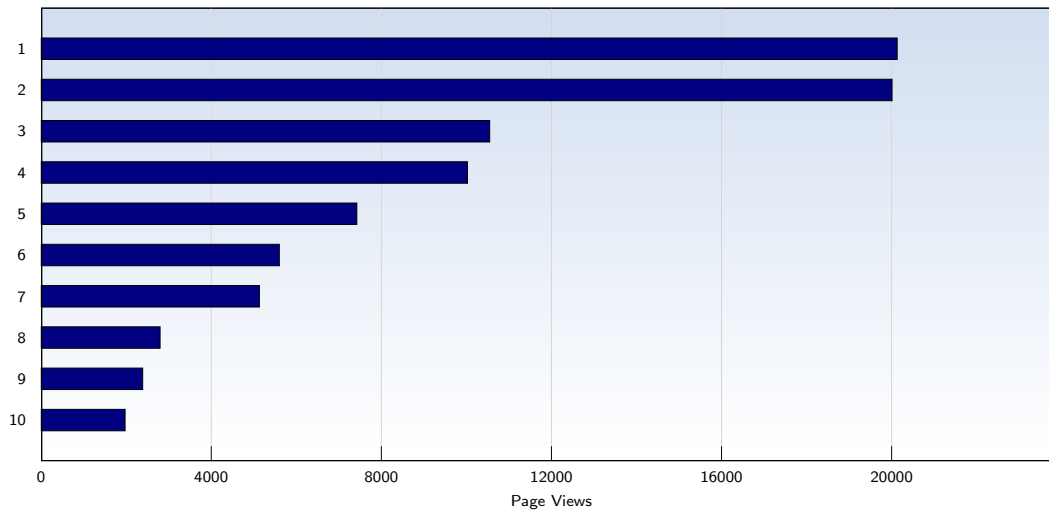

Top 10 Popular Pages

Rank	Page	Amount	%
1	discovercircuits.com/forum/showflat.php	20133	7
2	discovercircuits.com/forum/showthreaded.php	20013	7
3	discovercircuits.com/forum/showprofile.php	10551	4
4	discovercircuits.com/list.htm	10029	3
5	discovercircuits.com/	7427	2
6	discovercircuits.com/forum/printthread.php	5604	2
7	discovercircuits.com/forum/postlist.php	5135	2
8	discovercircuits.com/A/a-audioamp.htm	2800	1
9	discovercircuits.com/DJ-Circuits/daj-main.htm	2391	0
10	discovercircuits.com/list2.htm	1977	0
	Total	253633	

These statistics show you the most frequently called pages.