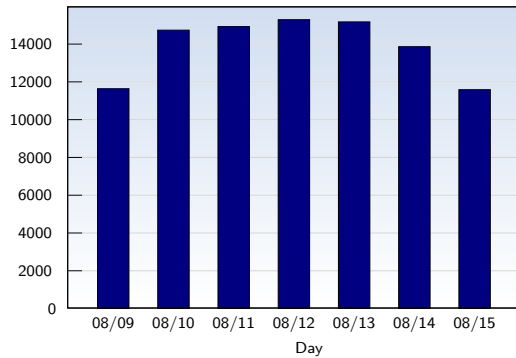

Weekly Report 08/09/2009 - 08/15/2009

For all domains and subdomains

Unique Visits

Date	Amount
Sunday 08/09/2009	11644
Monday 08/10/2009	14744
Tuesday 08/11/2009	14933
Wednesday 08/12/2009	15298
Thursday 08/13/2009	15181
Friday 08/14/2009	13869
Saturday 08/15/2009	11593
Total	97262

This analysis summarizes multiple page impressions of an individual visitor into unique visits. A visitor is counted as an unique visit when requesting at least one page. If more than 30 minutes have elapsed since the first page impression, further requests will be counted as a new unique visit.

Page Views

Date	Amount
Sunday 08/09/2009	28567
Monday 08/10/2009	48785
Tuesday 08/11/2009	36230
Wednesday 08/12/2009	40864
Thursday 08/13/2009	37286
Friday 08/14/2009	32809
Saturday 08/15/2009	29092
Total	253633

These statistics show all successful page views (also known as page impressions) and the time they were made. Only fully loaded pages are counted. Individual images and components are not included.

Pages per Visit