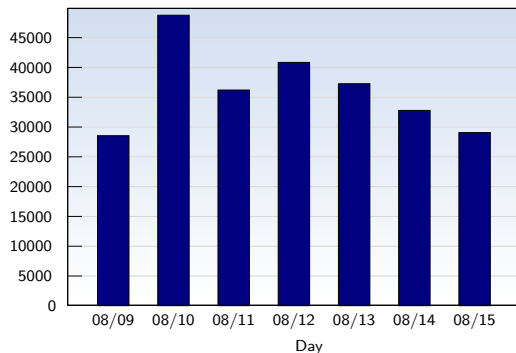

Weekly Report 08/09/2009 - 08/15/2009

For all domains and subdomains

Unique Visits

Date	Amount
Sunday 08/09/2009	11644
Monday 08/10/2009	14744
Tuesday 08/11/2009	14933
Wednesday 08/12/2009	15298
Thursday 08/13/2009	15181
Friday 08/14/2009	13869
Saturday 08/15/2009	11593
Total	97262

This analysis summarizes multiple page impressions of an individual visitor into unique visits. A visitor is counted as an unique visit when requesting at least one page. If more than 30 minutes have elapsed since the first page impression, further requests will be counted as a new unique visit.

Page Views

Date	Amount
Sunday 08/09/2009	28567
Monday 08/10/2009	48785
Tuesday 08/11/2009	36230
Wednesday 08/12/2009	40864
Thursday 08/13/2009	37286
Friday 08/14/2009	32809
Saturday 08/15/2009	29092
Total	253633

These statistics show all successful page views (also known as page impressions) and the time they were made. Only fully loaded pages are counted. Individual images and components are not included.

Pages per Visit