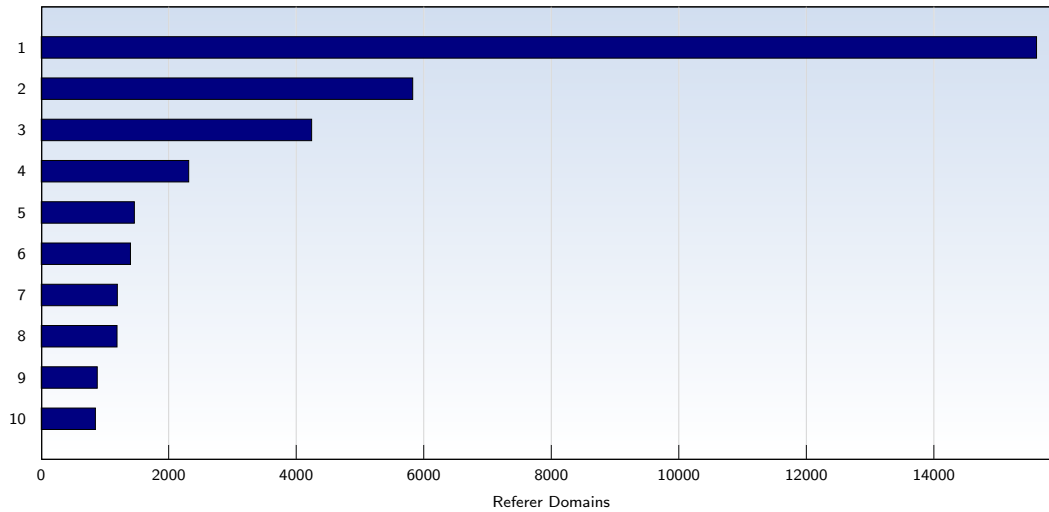

Top 10 Popular Pages

Rank	Page	Amount	%
1	discovercircuits.com/forum/showflat.php	20133	7
2	discovercircuits.com/forum/showthreaded.php	20013	7
3	discovercircuits.com/forum/showprofile.php	10551	4
4	discovercircuits.com/list.htm	10029	3
5	discovercircuits.com/	7427	2
6	discovercircuits.com/forum/printthread.php	5604	2
7	discovercircuits.com/forum/postlist.php	5135	2
8	discovercircuits.com/A/a-audioamp.htm	2800	1
9	discovercircuits.com/DJ-Circuits/daj-main.htm	2391	0
10	discovercircuits.com/list2.htm	1977	0
	Total	253633	

These statistics show you the most frequently called pages.

Top 10 Referer Domains

Rank	Domain	Amount	%
1	google.com	15612	16
2	google.co.in	5829	5
3	yahoo.com	4244	4
4	google.co.uk	2316	2
5	bing.com	1464	1
6	google.com.au	1403	1
7	google.ca	1197	1
8	google.com.ph	1192	1
9	google.co.id	882	0
10	google.com.my	853	0
	Total	58847	