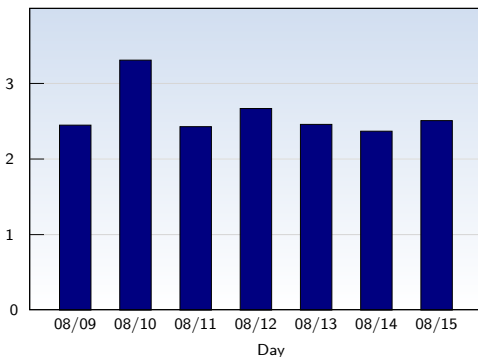

This analysis summarizes multiple page impressions of an individual visitor into unique visits. A visitor is counted as an unique visit when requesting at least one page. If more than 30 minutes have elapsed since the first page impression, further requests will be counted as a new unique visit.

Page Views

Date	Amount
Sunday 08/09/2009	28567
Monday 08/10/2009	48785
Tuesday 08/11/2009	36230
Wednesday 08/12/2009	40864
Thursday 08/13/2009	37286
Friday 08/14/2009	32809
Saturday 08/15/2009	29092
Total	253633

These statistics show all successful page views (also known as page impressions) and the time they were made. Only fully loaded pages are counted. Individual images and components are not included.

Pages per Visit

Date	Amount
Sunday 08/09/2009	2.45
Monday 08/10/2009	3.31
Tuesday 08/11/2009	2.43
Wednesday 08/12/2009	2.67
Thursday 08/13/2009	2.46
Friday 08/14/2009	2.37
Saturday 08/15/2009	2.51
Average	2.61

The average number of pages opened per unique visit. Only fully loaded pages are counted.