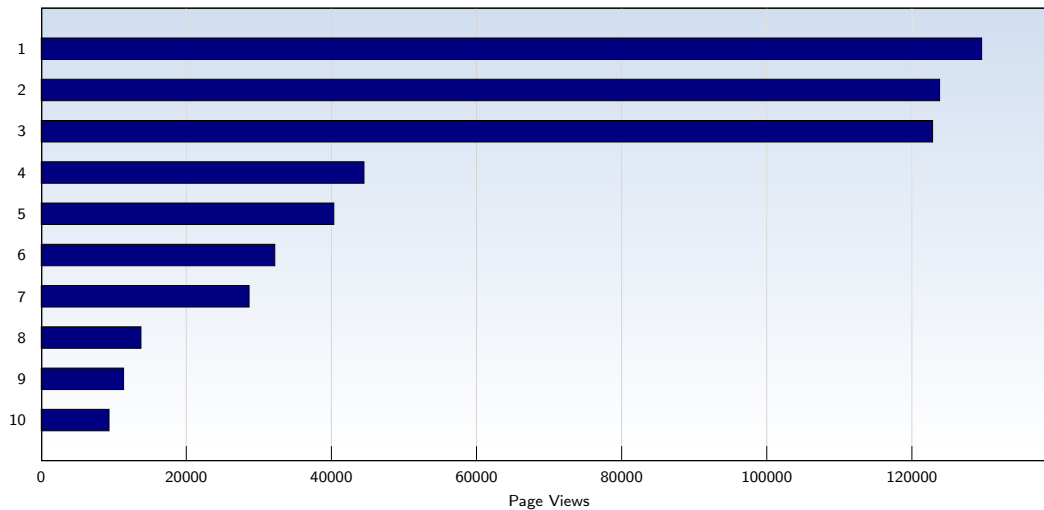

Top 10 Popular Pages

Rank	Page	Amount	%
1	discovercircuits.com/forum/showflat.php	129627	9
2	discovercircuits.com/forum/showprofile.php	123834	9
3	discovercircuits.com/forum/showthreaded.php	122869	9
4	discovercircuits.com/list.htm	44505	3
5	discovercircuits.com/forum/printthread.php	40347	3
6	discovercircuits.com/	32216	2
7	discovercircuits.com/forum/postlist.php	28672	2
8	discovercircuits.com/A/a-audioamp.htm	13770	1
9	discovercircuits.com/DJ-Circuits/daj-main.htm	11378	0
10	discovercircuits.com/C/co-dctoac.htm	9371	0
	Total	1325612	

These statistics show you the most frequently called pages.