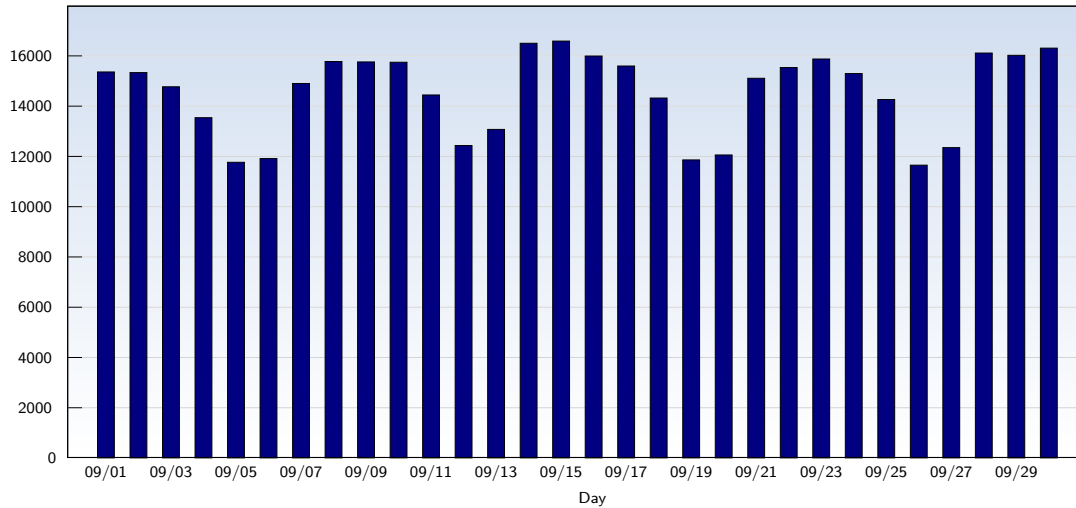

Unique Visits

Date	Amount
Tuesday 09/01/2009	15366
Wednesday 09/02/2009	15340
Thursday 09/03/2009	14776
Friday 09/04/2009	13546
Saturday 09/05/2009	11772
Sunday 09/06/2009	11920
Monday 09/07/2009	14907
Tuesday 09/08/2009	15781
Wednesday 09/09/2009	15765
Thursday 09/10/2009	15752
Friday 09/11/2009	14450
Saturday 09/12/2009	12438
Sunday 09/13/2009	13080
Monday 09/14/2009	16507
Tuesday 09/15/2009	16594

Date	Amount
Wednesday 09/16/2009	16000
Thursday 09/17/2009	15602
Friday 09/18/2009	14328
Saturday 09/19/2009	11866
Sunday 09/20/2009	12063
Monday 09/21/2009	15114
Tuesday 09/22/2009	15541
Wednesday 09/23/2009	15881
Thursday 09/24/2009	15302
Friday 09/25/2009	14270
Saturday 09/26/2009	11657
Sunday 09/27/2009	12355
Monday 09/28/2009	16118
Tuesday 09/29/2009	16028
Wednesday 09/30/2009	16314
Total	436433

This analysis summarizes multiple page impressions of an individual visitor into unique visits. A visitor is counted as an unique visit when requesting at least one page. If more than 30 minutes have elapsed since the first page impression, further requests will be counted as a new unique visit.