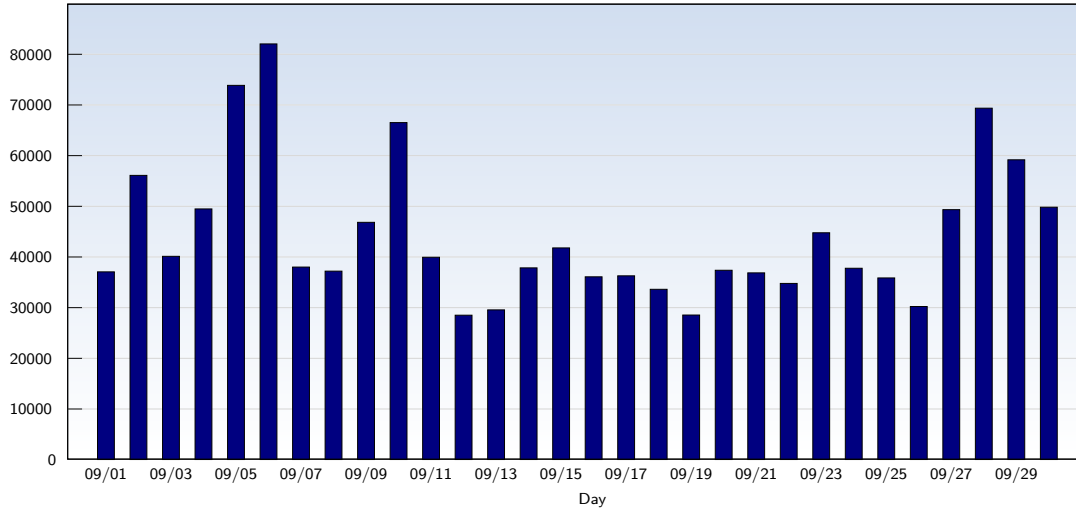

Page Views

Date	Amount
Tuesday 09/01/2009	37089
Wednesday 09/02/2009	56129
Thursday 09/03/2009	40155
Friday 09/04/2009	49509
Saturday 09/05/2009	73894
Sunday 09/06/2009	82072
Monday 09/07/2009	38036
Tuesday 09/08/2009	37232
Wednesday 09/09/2009	46865
Thursday 09/10/2009	66547
Friday 09/11/2009	39974
Saturday 09/12/2009	28538
Sunday 09/13/2009	29586
Monday 09/14/2009	37876
Tuesday 09/15/2009	41815

Date	Amount
Wednesday 09/16/2009	36112
Thursday 09/17/2009	36307
Friday 09/18/2009	33648
Saturday 09/19/2009	28571
Sunday 09/20/2009	37405
Monday 09/21/2009	36890
Tuesday 09/22/2009	34807
Wednesday 09/23/2009	44803
Thursday 09/24/2009	37801
Friday 09/25/2009	35891
Saturday 09/26/2009	30250
Sunday 09/27/2009	49364
Monday 09/28/2009	69391
Tuesday 09/29/2009	59204
Wednesday 09/30/2009	49851
Total	1325612

These statistics show all successful page views (also known as page impressions) and the time they were made. Only fully loaded pages are counted. Individual images and components are not included.