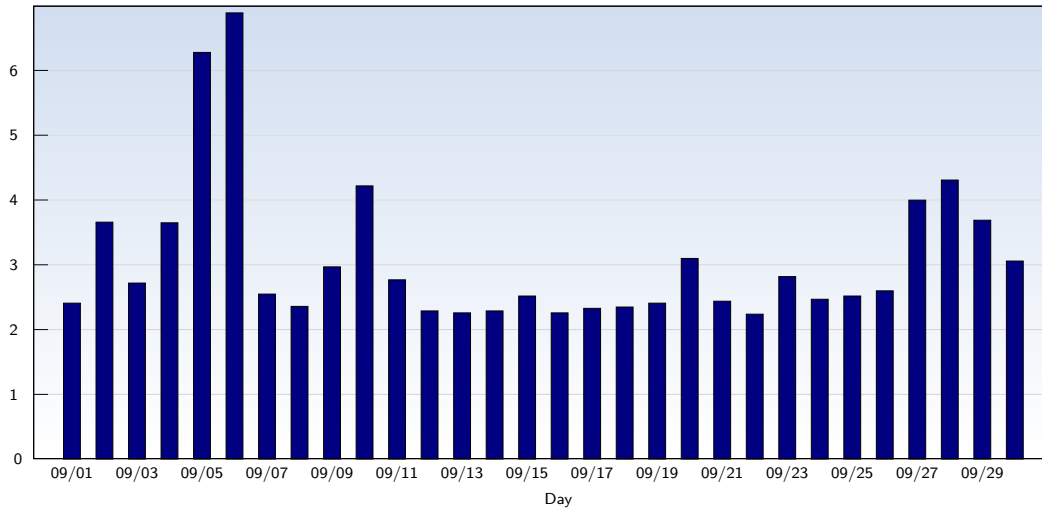

This analysis summarizes multiple page impressions of an individual visitor into unique visits. A visitor is counted as an unique visit when requesting at least one page. If more than 30 minutes have elapsed since the first page impression, further requests will be counted as a new unique visit.

Page Views

Date	Amount
Tuesday 09/01/2009	37089
Wednesday 09/02/2009	56129
Thursday 09/03/2009	40155
Friday 09/04/2009	49509
Saturday 09/05/2009	73894
Sunday 09/06/2009	82072
Monday 09/07/2009	38036
Tuesday 09/08/2009	37232
Wednesday 09/09/2009	46865
Thursday 09/10/2009	66547
Friday 09/11/2009	39974
Saturday 09/12/2009	28538
Sunday 09/13/2009	29586
Monday 09/14/2009	37876
Tuesday 09/15/2009	41815

Date	Amount
Wednesday 09/16/2009	36112
Thursday 09/17/2009	36307
Friday 09/18/2009	33648
Saturday 09/19/2009	28571
Sunday 09/20/2009	37405
Monday 09/21/2009	36890
Tuesday 09/22/2009	34807
Wednesday 09/23/2009	44803
Thursday 09/24/2009	37801
Friday 09/25/2009	35891
Saturday 09/26/2009	30250
Sunday 09/27/2009	49364
Monday 09/28/2009	69391
Tuesday 09/29/2009	59204
Wednesday 09/30/2009	49851
Total	1325612

These statistics show all successful page views (also known as page impressions) and the time they were made. Only fully loaded pages are counted. Individual images and components are not included.

Pages per Visit