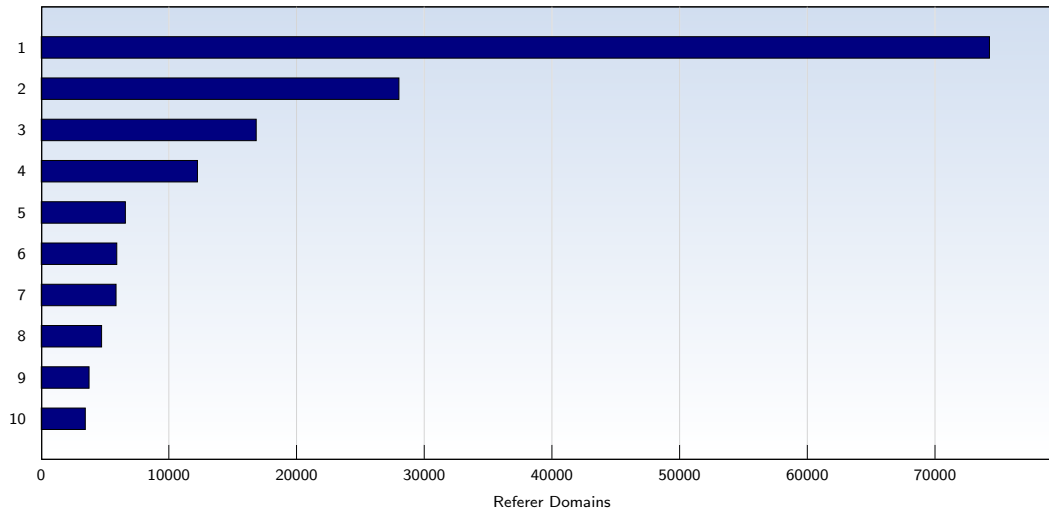

The average number of pages opened per unique visit. Only fully loaded pages are counted.

Top 10 Popular Pages

Rank	Page	Amount	%
1	discovercircuits.com/forum/showflat.php	129627	9
2	discovercircuits.com/forum/showprofile.php	123834	9
3	discovercircuits.com/forum/showthreaded.php	122869	9
4	discovercircuits.com/list.htm	44505	3
5	discovercircuits.com/forum/printthread.php	40347	3
6	discovercircuits.com/	32216	2
7	discovercircuits.com/forum/postlist.php	28672	2
8	discovercircuits.com/A/a-audioamp.htm	13770	1
9	discovercircuits.com/DJ-Circuits/daj-main.htm	11378	0
10	discovercircuits.com/C/co-dctoac.htm	9371	0
	Total	1325612	

These statistics show you the most frequently called pages.

Top 10 Referer Domains

Rank	Domain	Amount	%
1	google.com	74275	17
2	google.co.in	28028	6
3	yahoo.com	16852	3
4	google.co.uk	12252	2
5	google.ca	6607	1
6	google.com.ph	5933	1
7	google.com.au	5876	1
8	bing.com	4744	1
9	google.com.my	3763	0
10	hobbyprojects.com	3468	0
	Total	271396	