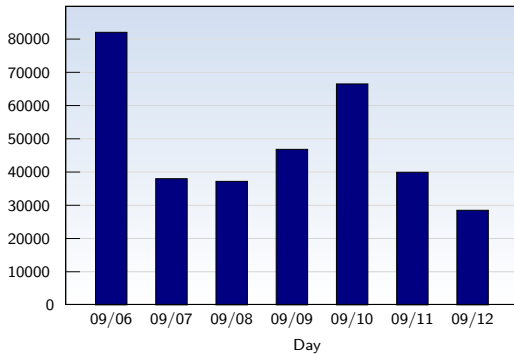

Unique Visits

Date	Amount
Sunday 09/06/2009	11920
Monday 09/07/2009	14907
Tuesday 09/08/2009	15781
Wednesday 09/09/2009	15765
Thursday 09/10/2009	15752
Friday 09/11/2009	14450
Saturday 09/12/2009	12438
Total	101013

This analysis summarizes multiple page impressions of an individual visitor into unique visits. A visitor is counted as an unique visit when requesting at least one page. If more than 30 minutes have elapsed since the first page impression, further requests will be counted as a new unique visit.

Page Views

Date	Amount
Sunday 09/06/2009	82072
Monday 09/07/2009	38036
Tuesday 09/08/2009	37232
Wednesday 09/09/2009	46865
Thursday 09/10/2009	66547
Friday 09/11/2009	39974
Saturday 09/12/2009	28538
Total	339264

These statistics show all successful page views (also known as page impressions) and the time they were made. Only fully loaded pages are counted. Individual images and components are not included.

Pages per Visit