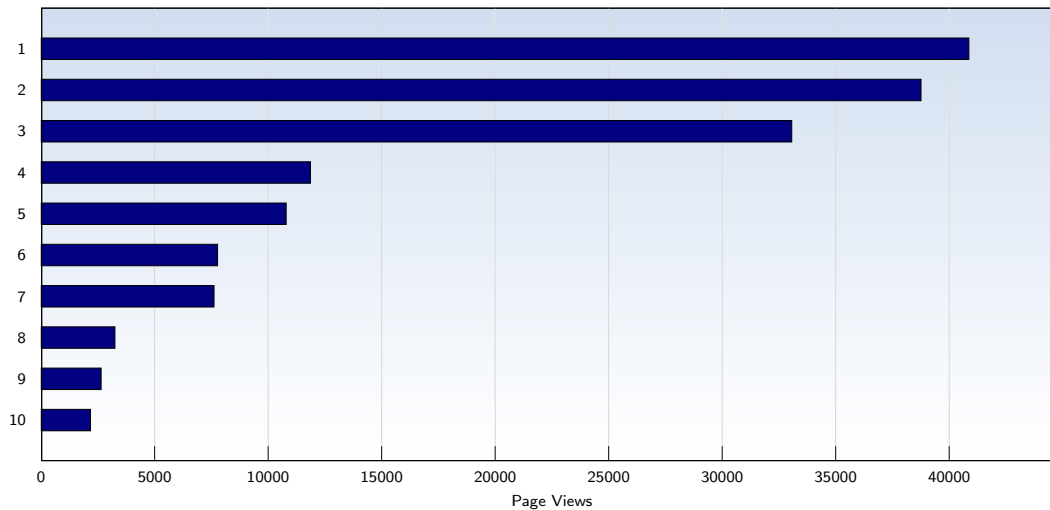

Top 10 Popular Pages

Rank	Page	Amount	%
1	discovercircuits.com/forum/showprofile.php	40872	12
2	discovercircuits.com/forum/showflat.php	38764	11
3	discovercircuits.com/forum/showthreaded.php	33070	9
4	discovercircuits.com/forum/printthread.php	11871	3
5	discovercircuits.com/list.htm	10799	3
6	discovercircuits.com/forum/postlist.php	7778	2
7	discovercircuits.com/	7621	2
8	discovercircuits.com/A/a-audioamp.htm	3256	0
9	discovercircuits.com/DJ-Circuits/daj-main.htm	2648	0
10	discovercircuits.com/C/co-dctoac.htm	2180	0
	Total	339264	

These statistics show you the most frequently called pages.