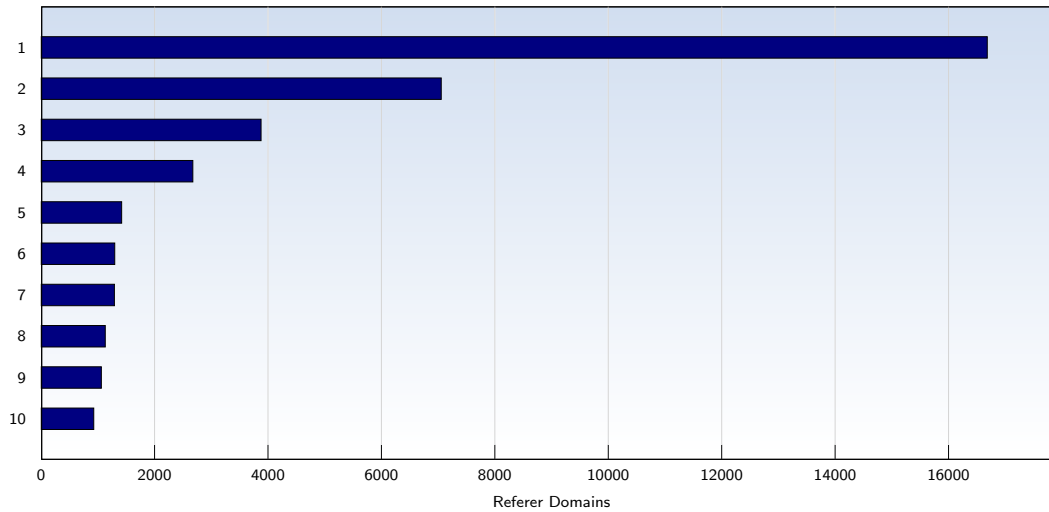

Top 10 Popular Pages

Rank	Page	Amount	%
1	discovercircuits.com/forum/showprofile.php	40872	12
2	discovercircuits.com/forum/showflat.php	38764	11
3	discovercircuits.com/forum/showthreaded.php	33070	9
4	discovercircuits.com/forum/printthread.php	11871	3
5	discovercircuits.com/list.htm	10799	3
6	discovercircuits.com/forum/postlist.php	7778	2
7	discovercircuits.com/	7621	2
8	discovercircuits.com/A/a-audioamp.htm	3256	0
9	discovercircuits.com/DJ-Circuits/daj-main.htm	2648	0
10	discovercircuits.com/C/co-dctoac.htm	2180	0
	Total	339264	

These statistics show you the most frequently called pages.

Top 10 Referer Domains

Rank	Domain	Amount	%
1	google.com	16685	16
2	google.co.in	7057	6
3	yahoo.com	3880	3
4	google.co.uk	2677	2
5	google.com.au	1422	1
6	google.ca	1300	1
7	google.com.ph	1294	1
8	google.com.my	1133	1
9	bing.com	1064	1
10	google.co.id	930	0
	Total	63006	