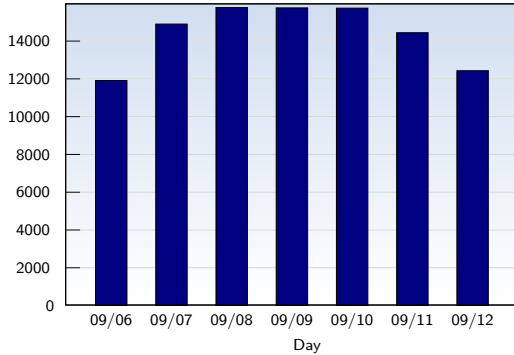

Unique Visits

Date	Amount
Sunday 09/06/2009	11920
Monday 09/07/2009	14907
Tuesday 09/08/2009	15781
Wednesday 09/09/2009	15765
Thursday 09/10/2009	15752
Friday 09/11/2009	14450
Saturday 09/12/2009	12438
Total	101013

This analysis summarizes multiple page impressions of an individual visitor into unique visits. A visitor is counted as an unique visit when requesting at least one page. If more than 30 minutes have elapsed since the first page impression, further requests will be counted as a new unique visit.

Page Views

Date	Amount
Sunday 09/06/2009	82072
Monday 09/07/2009	38036
Tuesday 09/08/2009	37232
Wednesday 09/09/2009	46865
Thursday 09/10/2009	66547
Friday 09/11/2009	39974
Saturday 09/12/2009	28538
Total	339264

Date	Amount
Sunday 09/06/2009	6.89
Monday 09/07/2009	2.55
Tuesday 09/08/2009	2.36
Wednesday 09/09/2009	2.97
Thursday 09/10/2009	4.22
Friday 09/11/2009	2.77
Saturday 09/12/2009	2.29
Average	3.36

The average number of pages opened per unique visit. Only fully loaded pages are counted.