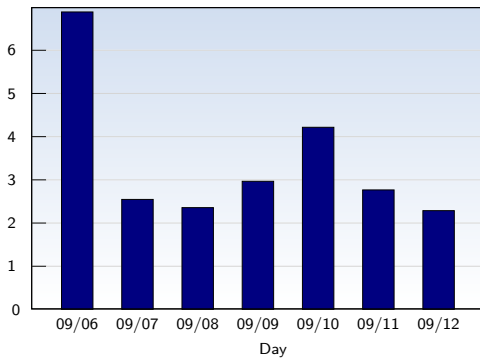

Unique Visits

Date	Amount
Sunday 09/06/2009	11920
Monday 09/07/2009	14907
Tuesday 09/08/2009	15781
Wednesday 09/09/2009	15765
Thursday 09/10/2009	15752
Friday 09/11/2009	14450
Saturday 09/12/2009	12438
Total	101013

This analysis summarizes multiple page impressions of an individual visitor into unique visits. A visitor is counted as an unique visit when requesting at least one page. If more than 30 minutes have elapsed since the first page impression, further requests will be counted as a new unique visit.

Page Views

Date	Amount
Sunday 09/06/2009	82072
Monday 09/07/2009	38036
Tuesday 09/08/2009	37232
Wednesday 09/09/2009	46865
Thursday 09/10/2009	66547
Friday 09/11/2009	39974
Saturday 09/12/2009	28538
Total	339264

These statistics show all successful page views (also known as page impressions) and the time they were made. Only fully loaded pages are counted. Individual images and components are not included.

Pages per Visit