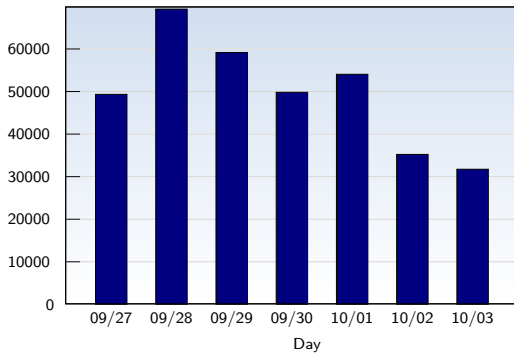

Weekly Report 09/27/2009 - 10/03/2009

For discovercircuits.com

Unique Visits

Date	Amount
Sunday 09/27/2009	12355
Monday 09/28/2009	16118
Tuesday 09/29/2009	16028
Wednesday 09/30/2009	16314
Thursday 10/01/2009	15540
Friday 10/02/2009	14369
Saturday 10/03/2009	12588
Total	103312

This analysis summarizes multiple page impressions of an individual visitor into unique visits. A visitor is counted as an unique visit when requesting at least one page. If more than 30 minutes have elapsed since the first page impression, further requests will be counted as a new unique visit.

Page Views

Date	Amount
Sunday 09/27/2009	49364
Monday 09/28/2009	69391
Tuesday 09/29/2009	59204
Wednesday 09/30/2009	49851
Thursday 10/01/2009	54081
Friday 10/02/2009	35260
Saturday 10/03/2009	31777
Total	348928

Date	Amount
Sunday 09/27/2009	4.00
Monday 09/28/2009	4.31
Tuesday 09/29/2009	3.69
Wednesday 09/30/2009	3.06
Thursday 10/01/2009	3.48
Friday 10/02/2009	2.45
Saturday 10/03/2009	2.52
Average	3.38

The average number of pages opened per unique visit. Only fully loaded pages are counted.