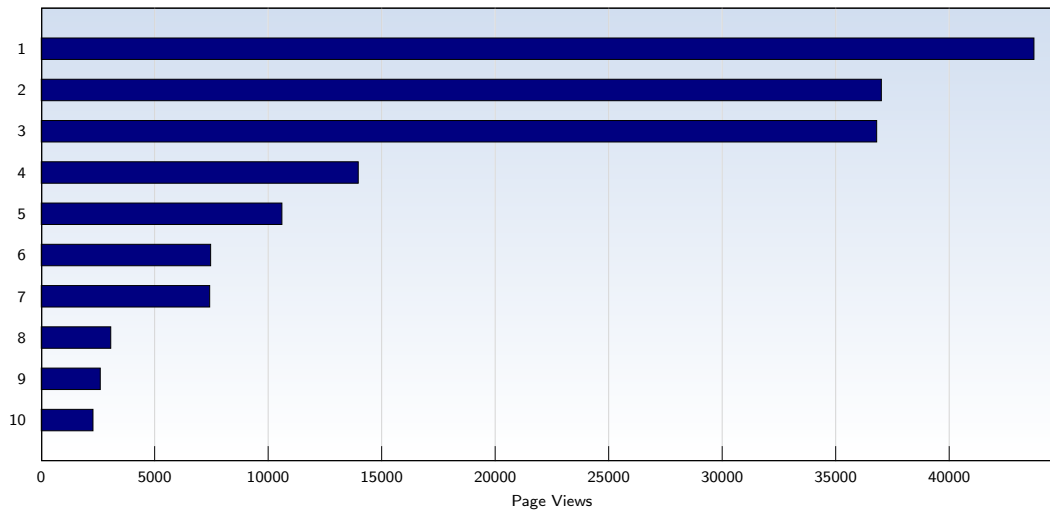

Top 10 Popular Pages

Rank	Page	Amount	%
1	discovercircuits.com/forum/showprofile.php	43739	12
2	discovercircuits.com/forum/showflat.php	37017	10
3	discovercircuits.com/forum/showthreaded.php	36811	10
4	discovercircuits.com/forum/printthread.php	13974	4
5	discovercircuits.com/list.htm	10611	3
6	discovercircuits.com/forum/postlist.php	7472	2
7	discovercircuits.com/	7430	2
8	discovercircuits.com/A/a-audioamp.htm	3072	0
9	discovercircuits.com/DJ-Circuits/daj-main.htm	2610	0
10	discovercircuits.com/C/co-dctoac.htm	2289	0
	Total	348928	

These statistics show you the most frequently called pages.