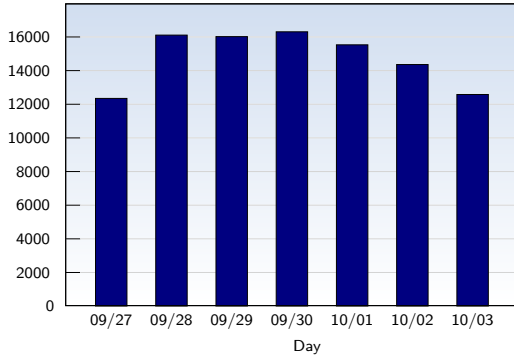

Weekly Report 09/27/2009 - 10/03/2009

For discovercircuits.com

Unique Visits

Date	Amount
Sunday 09/27/2009	12355
Monday 09/28/2009	16118
Tuesday 09/29/2009	16028
Wednesday 09/30/2009	16314
Thursday 10/01/2009	15540
Friday 10/02/2009	14369
Saturday 10/03/2009	12588
Total	103312

This analysis summarizes multiple page impressions of an individual visitor into unique visits. A visitor is counted as an unique visit when requesting at least one page. If more than 30 minutes have elapsed since the first page impression, further requests will be counted as a new unique visit.

Page Views

Date	Amount
Sunday 09/27/2009	49364
Monday 09/28/2009	69391
Tuesday 09/29/2009	59204
Wednesday 09/30/2009	49851
Thursday 10/01/2009	54081
Friday 10/02/2009	35260
Saturday 10/03/2009	31777
Total	348928

Date	Amount
Sunday 09/27/2009	4.00
Monday 09/28/2009	4.31
Tuesday 09/29/2009	3.69
Wednesday 09/30/2009	3.06
Thursday 10/01/2009	3.48
Friday 10/02/2009	2.45
Saturday 10/03/2009	2.52
Average	3.38

The average number of pages opened per unique visit. Only fully loaded pages are counted.