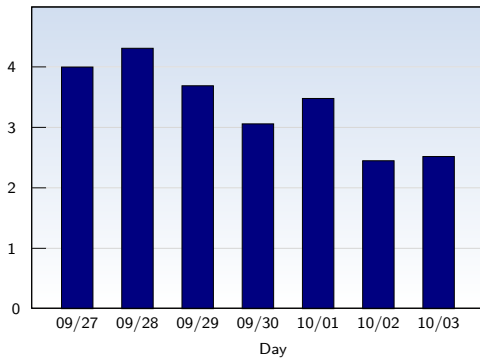

This analysis summarizes multiple page impressions of an individual visitor into unique visits. A visitor is counted as an unique visit when requesting at least one page. If more than 30 minutes have elapsed since the first page impression, further requests will be counted as a new unique visit.

Page Views

Date	Amount
Sunday 09/27/2009	49364
Monday 09/28/2009	69391
Tuesday 09/29/2009	59204
Wednesday 09/30/2009	49851
Thursday 10/01/2009	54081
Friday 10/02/2009	35260
Saturday 10/03/2009	31777
Total	348928

These statistics show all successful page views (also known as page impressions) and the time they were made. Only fully loaded pages are counted. Individual images and components are not included.

Pages per Visit

Date	Amount
Sunday 09/27/2009	4.00
Monday 09/28/2009	4.31
Tuesday 09/29/2009	3.69
Wednesday 09/30/2009	3.06
Thursday 10/01/2009	3.48
Friday 10/02/2009	2.45
Saturday 10/03/2009	2.52
Average	3.38

The average number of pages opened per unique visit. Only fully loaded pages are counted.