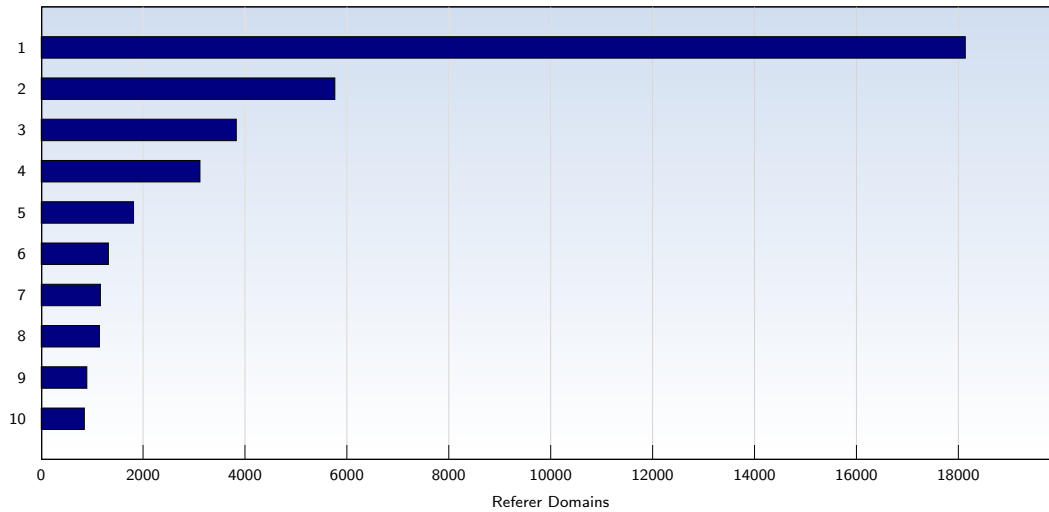

Top 10 Popular Pages

Rank	Page	Amount	%
1	discovercircuits.com/forum/showprofile.php	43739	12
2	discovercircuits.com/forum/showflat.php	37017	10
3	discovercircuits.com/forum/showthreaded.php	36811	10
4	discovercircuits.com/forum/printthread.php	13974	4
5	discovercircuits.com/list.htm	10611	3
6	discovercircuits.com/forum/postlist.php	7472	2
7	discovercircuits.com/	7430	2
8	discovercircuits.com/A/a-audioamp.htm	3072	0
9	discovercircuits.com/DJ-Circuits/daj-main.htm	2610	0
10	discovercircuits.com/C/co-dctoac.htm	2289	0
	Total	348928	

These statistics show you the most frequently called pages.

Top 10 Referrer Domains

Rank	Domain	Amount	%
1	google.com	18138	17
2	google.co.in	5766	5
3	yahoo.com	3832	3
4	google.co.uk	3119	3
5	google.ca	1816	1
6	google.com.ph	1322	1
7	google.com.au	1165	1
8	bing.com	1146	1
9	google.com.my	899	0
10	google.co.id	850	0
	Total	63329	