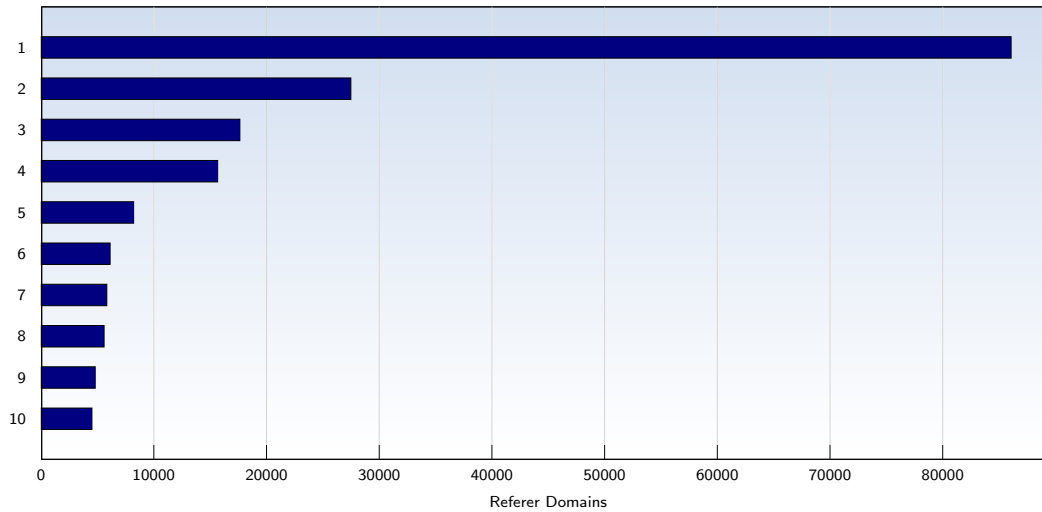

The average number of pages opened per unique visit. Only fully loaded pages are counted.

Top 10 Popular Pages

Rank	Page	Amount	%
1	discovercircuits.com/forum/showflat.php	80549	6
2	discovercircuits.com/forum/showthreaded.php	77833	6
3	discovercircuits.com/list.htm	50408	4
4	discovercircuits.com/forum/showprofile.php	44945	3
5	discovercircuits.com/	33779	2
6	discovercircuits.com/forum/postlist.php	23043	1
7	discovercircuits.com/forum/printthread.php	21481	1
8	discovercircuits.com/A/a%2Daudioamp.htm	15332	1
9	discovercircuits.com/DJ%2DCircuits/daj%2Dmain.htm	12142	0
10	discovercircuits.com/C/co%2Dctoac.htm	10793	0
	Total	1237496	

These statistics show you the most frequently called pages.

Top 10 Referer Domains

Rank	Domain	Amount	%
1	google.com	86081	17
2	google.co.in	27494	5
3	yahoo.com	17645	3
4	google.co.uk	15675	3
5	google.ca	8219	1
6	google.com.ph	6131	1
7	google.com.au	5839	1
8	bing.com	5597	1
9	google.com.my	4810	0
10	google.co.id	4518	0
	Total	308245	