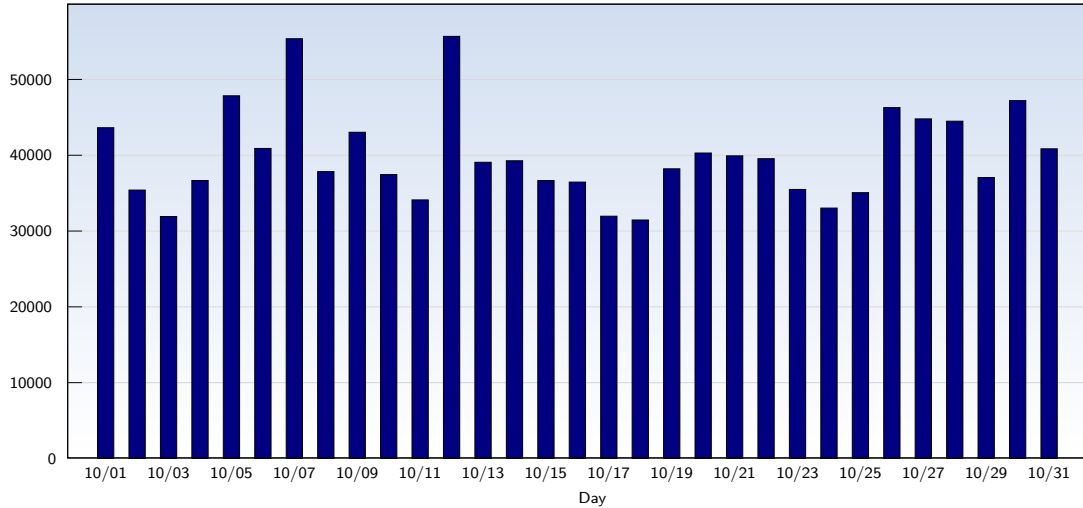

Page Views

Date	Amount
Thursday 10/01/2009	43648
Friday 10/02/2009	35423
Saturday 10/03/2009	31936
Sunday 10/04/2009	36688
Monday 10/05/2009	47861
Tuesday 10/06/2009	40913
Wednesday 10/07/2009	55386
Thursday 10/08/2009	37857
Friday 10/09/2009	43049
Saturday 10/10/2009	37464
Sunday 10/11/2009	34126
Monday 10/12/2009	55698
Tuesday 10/13/2009	39089
Wednesday 10/14/2009	39289
Thursday 10/15/2009	36677
Friday 10/16/2009	36475

Date	Amount
Saturday 10/17/2009	31976
Sunday 10/18/2009	31478
Monday 10/19/2009	38228
Tuesday 10/20/2009	40311
Wednesday 10/21/2009	39939
Thursday 10/22/2009	39561
Friday 10/23/2009	35505
Saturday 10/24/2009	33048
Sunday 10/25/2009	35082
Monday 10/26/2009	46300
Tuesday 10/27/2009	44813
Wednesday 10/28/2009	44508
Thursday 10/29/2009	37083
Friday 10/30/2009	47221
Saturday 10/31/2009	40864
Total	1237496

These statistics show all successful page views (also known as page impressions) and the time they were made. Only fully loaded pages are counted. Individual images and components are not included.