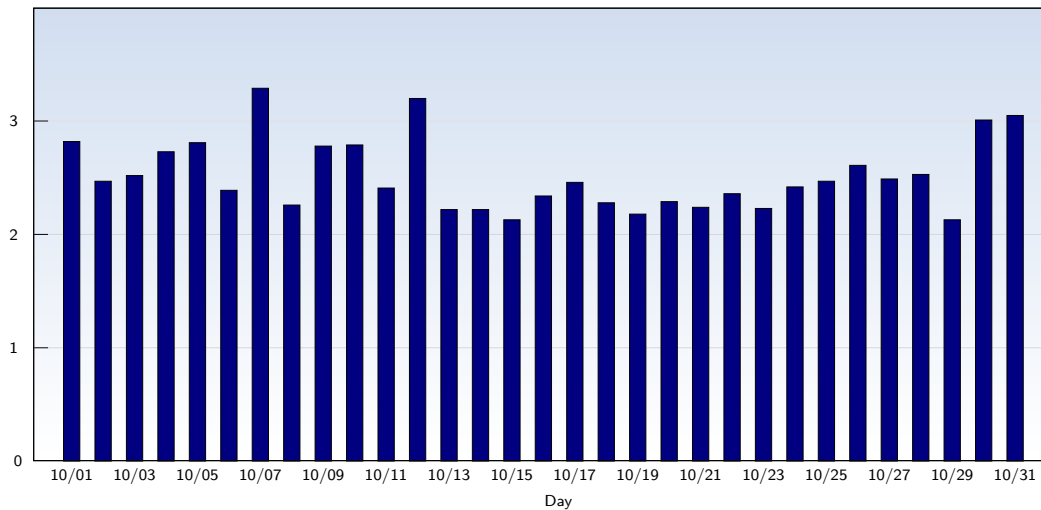

Monthly Report 10/01/2009 - 10/31/2009

For discovercircuits.com

Pages per Visit

Date	Amount
Thursday 10/01/2009	2.82
Friday 10/02/2009	2.47
Saturday 10/03/2009	2.52
Sunday 10/04/2009	2.73
Monday 10/05/2009	2.81
Tuesday 10/06/2009	2.39
Wednesday 10/07/2009	3.29
Thursday 10/08/2009	2.26
Friday 10/09/2009	2.78
Saturday 10/10/2009	2.79
Sunday 10/11/2009	2.41
Monday 10/12/2009	3.20
Tuesday 10/13/2009	2.22
Wednesday 10/14/2009	2.22
Thursday 10/15/2009	2.13
Friday 10/16/2009	2.34

Date	Amount
Saturday 10/17/2009	2.46
Sunday 10/18/2009	2.28
Monday 10/19/2009	2.18
Tuesday 10/20/2009	2.29
Wednesday 10/21/2009	2.24
Thursday 10/22/2009	2.36
Friday 10/23/2009	2.23
Saturday 10/24/2009	2.42
Sunday 10/25/2009	2.47
Monday 10/26/2009	2.61
Tuesday 10/27/2009	2.49
Wednesday 10/28/2009	2.53
Thursday 10/29/2009	2.13
Friday 10/30/2009	3.01
Saturday 10/31/2009	3.05
Average	2.51

The average number of pages opened per unique visit. Only fully loaded pages are counted.