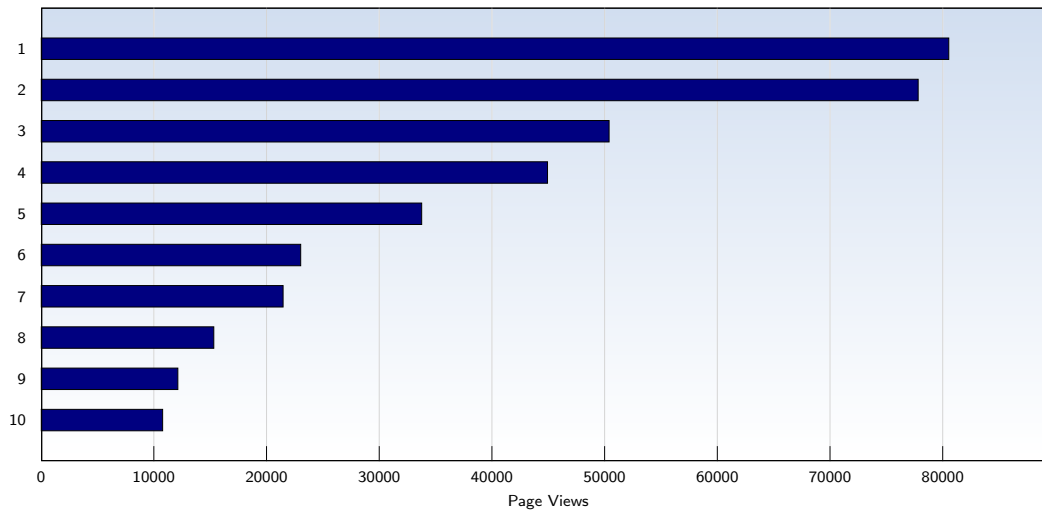

Top 10 Popular Pages

Rank	Page	Amount	%
1	discovercircuits.com/forum/showflat.php	80549	6
2	discovercircuits.com/forum/showthreaded.php	77833	6
3	discovercircuits.com/list.htm	50408	4
4	discovercircuits.com/forum/showprofile.php	44945	3
5	discovercircuits.com/	33779	2
6	discovercircuits.com/forum/postlist.php	23043	1
7	discovercircuits.com/forum/printthread.php	21481	1
8	discovercircuits.com/A/a%2Daudioamp.htm	15332	1
9	discovercircuits.com/DJ%2DCircuits/daj%2Dmain.htm	12142	0
10	discovercircuits.com/C/co%2Dctoac.htm	10793	0
	Total	1237496	

These statistics show you the most frequently called pages.