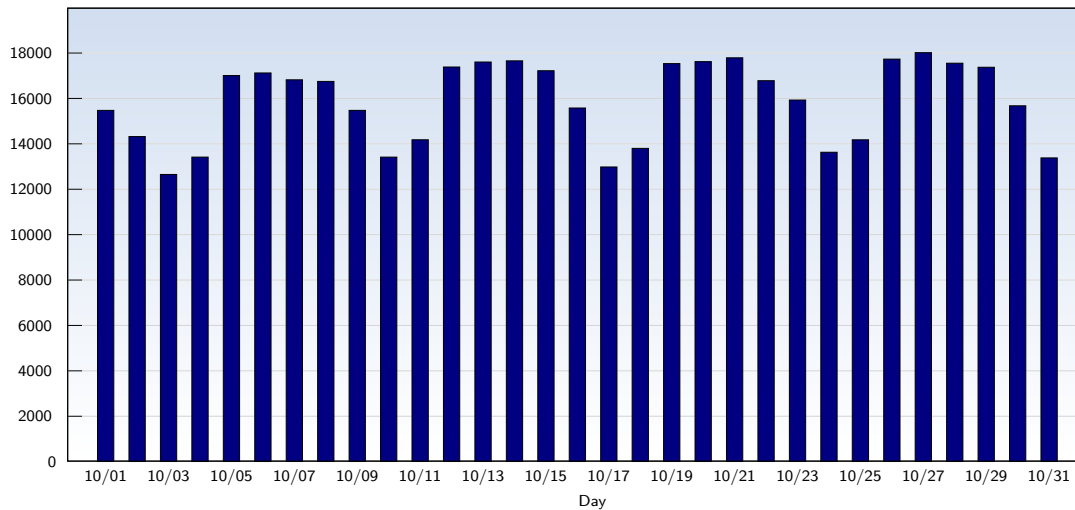

Unique Visits

Date	Amount
Thursday 10/01/2009	15479
Friday 10/02/2009	14326
Saturday 10/03/2009	12657
Sunday 10/04/2009	13422
Monday 10/05/2009	17014
Tuesday 10/06/2009	17128
Wednesday 10/07/2009	16826
Thursday 10/08/2009	16755
Friday 10/09/2009	15480
Saturday 10/10/2009	13421
Sunday 10/11/2009	14185
Monday 10/12/2009	17390
Tuesday 10/13/2009	17610
Wednesday 10/14/2009	17661
Thursday 10/15/2009	17226
Friday 10/16/2009	15584

Date	Amount
Saturday 10/17/2009	12987
Sunday 10/18/2009	13806
Monday 10/19/2009	17540
Tuesday 10/20/2009	17627
Wednesday 10/21/2009	17795
Thursday 10/22/2009	16787
Friday 10/23/2009	15935
Saturday 10/24/2009	13635
Sunday 10/25/2009	14183
Monday 10/26/2009	17738
Tuesday 10/27/2009	18022
Wednesday 10/28/2009	17558
Thursday 10/29/2009	17379
Friday 10/30/2009	15681
Saturday 10/31/2009	13386
Total	492223

This analysis summarizes multiple page impressions of an individual visitor into unique visits. A visitor is counted as an unique visit when requesting at least one page. If more than 30 minutes have elapsed since the first page impression, further requests will be counted as a new unique visit.

Page Views

Date	Amount
Thursday 10/01/2009	43648
Friday 10/02/2009	35423
Saturday 10/03/2009	31936
Sunday 10/04/2009	36688
Monday 10/05/2009	47861
Tuesday 10/06/2009	40913
Wednesday 10/07/2009	55386
Thursday 10/08/2009	37857
Friday 10/09/2009	43049
Saturday 10/10/2009	37464
Sunday 10/11/2009	34126
Monday 10/12/2009	55698
Tuesday 10/13/2009	39089
Wednesday 10/14/2009	39289
Thursday 10/15/2009	36677
Friday 10/16/2009	36475