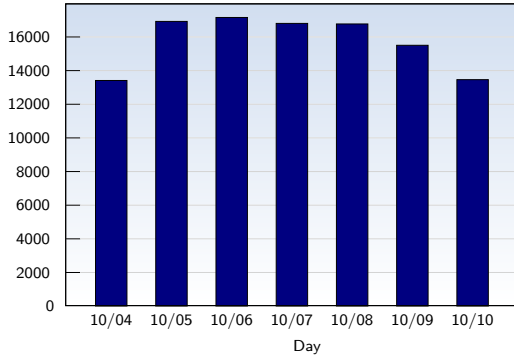

## Unique Visits

Date	Amount
Sunday 10/04/2009	13421
Monday 10/05/2009	16932
Tuesday 10/06/2009	17166
Wednesday 10/07/2009	16814
Thursday 10/08/2009	16781
Friday 10/09/2009	15513
Saturday 10/10/2009	13470
<b>Total</b>	<b>110097</b>

This analysis summarizes multiple page impressions of an individual visitor into unique visits. A visitor is counted as an unique visit when requesting at least one page. If more than 30 minutes have elapsed since the first page impression, further requests will be counted as a new unique visit.

## Page Views

Date	Amount
Sunday 10/04/2009	36126
Monday 10/05/2009	48422
Tuesday 10/06/2009	39154
Wednesday 10/07/2009	57070
Thursday 10/08/2009	38023
Friday 10/09/2009	42817
Saturday 10/10/2009	37827
<b>Total</b>	<b>299439</b>

These statistics show all successful page views (also known as page impressions) and the time they were made. Only fully loaded pages are counted. Individual images and components are not included.