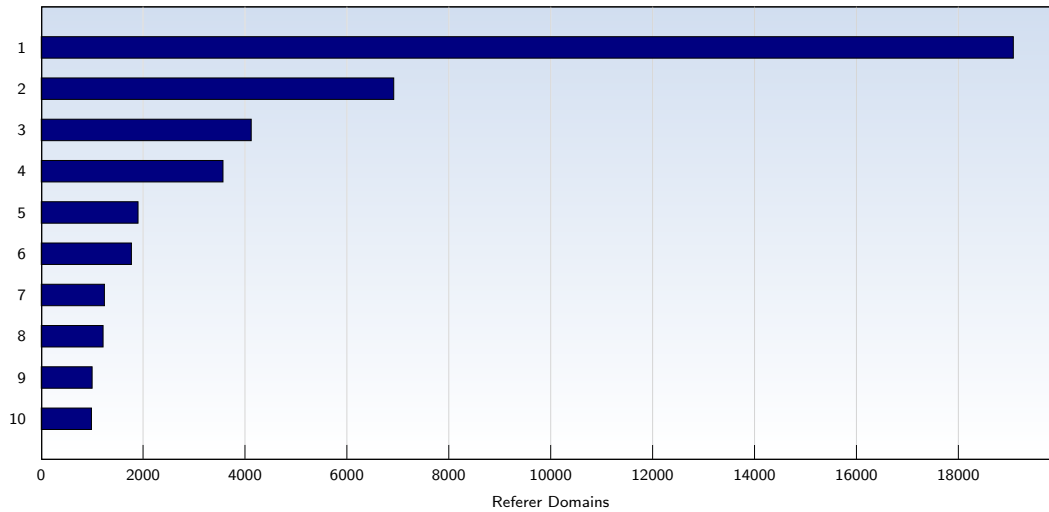

Top 10 Referer Domains

Rank	Domain	Amount	%
1	google.com	19081	17
2	google.co.in	6922	6
3	yahoo.com	4125	3
4	google.co.uk	3571	3
5	google.ca	1904	1
6	google.com.ph	1774	1
7	google.com.au	1244	1
8	bing.com	1218	1
9	google.com.my	1003	0
10	google.com.pk	990	0
	Total	69593	

69593 out of 110097 visits contained a referrer that could be evaluated. This analysis shows domains referring to your site. Subpages are summarized under the main domain.