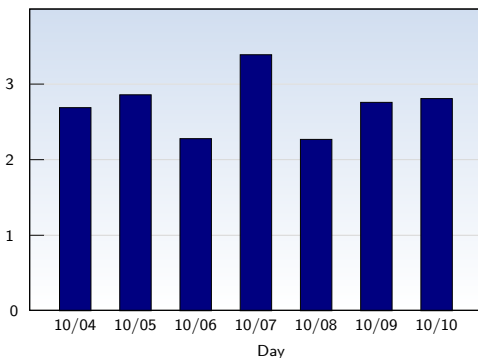

Pages per Visit

Date	Amount
Sunday 10/04/2009	2.69
Monday 10/05/2009	2.86
Tuesday 10/06/2009	2.28
Wednesday 10/07/2009	3.39
Thursday 10/08/2009	2.27
Friday 10/09/2009	2.76
Saturday 10/10/2009	2.81
Average	2.72

The average number of pages opened per unique visit. Only fully loaded pages are counted.