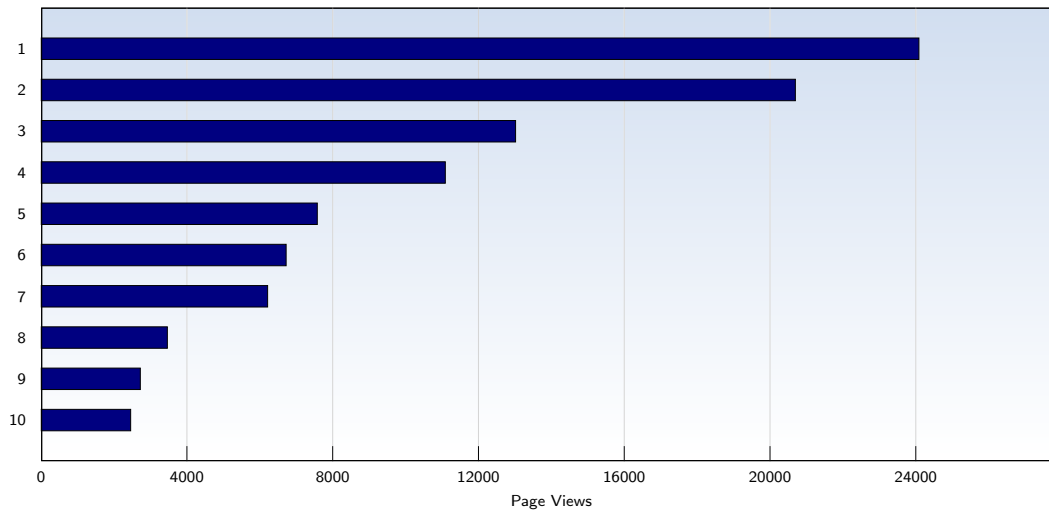

Top 10 Popular Pages

Rank	Page	Amount	%
1	discovercircuits.com/forum/showflat.php	24089	8
2	discovercircuits.com/forum/showthreaded.php	20699	6
3	discovercircuits.com/forum/showprofile.php	13022	4
4	discovercircuits.com/list.htm	11094	3
5	discovercircuits.com/	7581	2
6	discovercircuits.com/forum/postlist.php	6726	2
7	discovercircuits.com/forum/printthread.php	6218	2
8	discovercircuits.com/A/a-audioamp.htm	3467	1
9	discovercircuits.com/DJ-Circuits/daj-main.htm	2725	0
10	discovercircuits.com/robots.txt	2460	0
	Total	299439	

These statistics show you the most frequently called pages.