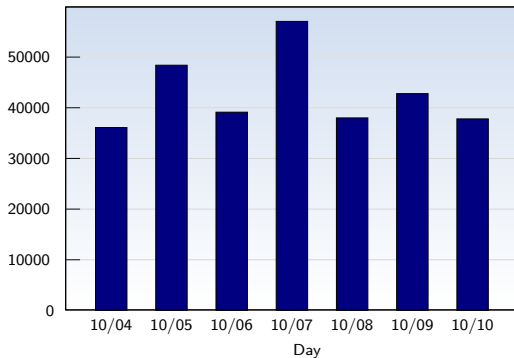

## Unique Visits

Date	Amount
Sunday 10/04/2009	13421
Monday 10/05/2009	16932
Tuesday 10/06/2009	17166
Wednesday 10/07/2009	16814
Thursday 10/08/2009	16781
Friday 10/09/2009	15513
Saturday 10/10/2009	13470
<b>Total</b>	<b>110097</b>

This analysis summarizes multiple page impressions of an individual visitor into unique visits. A visitor is counted as an unique visit when requesting at least one page. If more than 30 minutes have elapsed since the first page impression, further requests will be counted as a new unique visit.

## Page Views

Date	Amount
Sunday 10/04/2009	36126
Monday 10/05/2009	48422
Tuesday 10/06/2009	39154
Wednesday 10/07/2009	57070
Thursday 10/08/2009	38023
Friday 10/09/2009	42817
Saturday 10/10/2009	37827
<b>Total</b>	<b>299439</b>

These statistics show all successful page views (also known as page impressions) and the time they were made. Only fully loaded pages are counted. Individual images and components are not included.