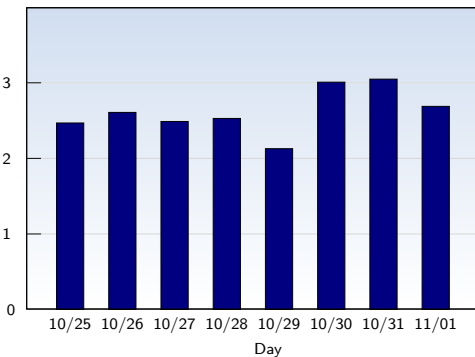

Unique Visits

Date	Amount
Sunday 10/25/2009	14183
Monday 10/26/2009	17738
Tuesday 10/27/2009	18022
Wednesday 10/28/2009	17558
Thursday 10/29/2009	17379
Friday 10/30/2009	15681
Saturday 10/31/2009	13386
Sunday 11/01/2009	474
Total	114421

This analysis summarizes multiple page impressions of an individual visitor into unique visits. A visitor is counted as a unique visit when requesting at least one page. If more than 30 minutes have elapsed since the first page impression, further requests will be counted as a new unique visit.

Page Views

Date	Amount
Sunday 10/25/2009	35082
Monday 10/26/2009	46300
Tuesday 10/27/2009	44813
Wednesday 10/28/2009	44508
Thursday 10/29/2009	37083
Friday 10/30/2009	47221
Saturday 10/31/2009	40864
Sunday 11/01/2009	1276
Total	297147

These statistics show all successful page views (also known as page impressions) and the time they were made. Only fully loaded pages are counted. Individual images and components are not included.

Pages per Visit