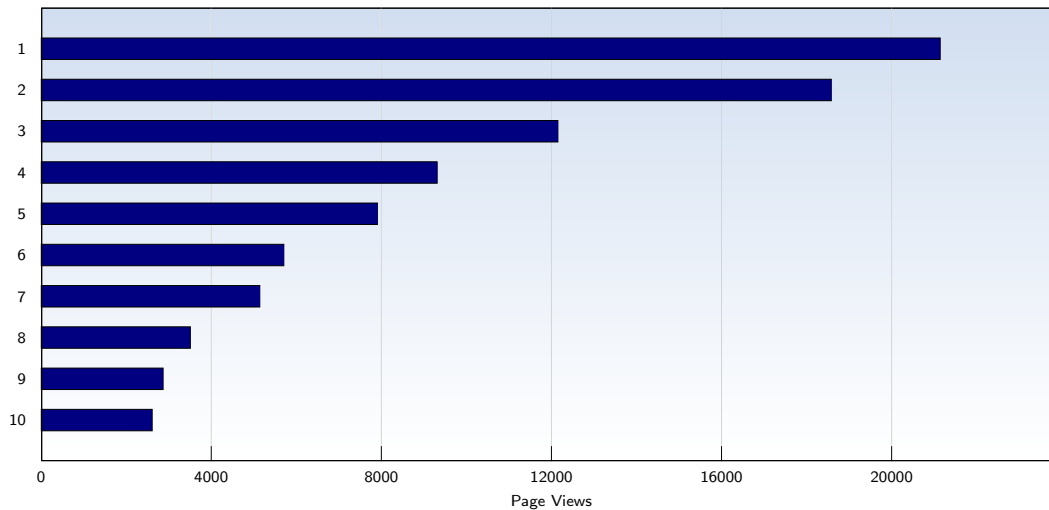

Top 10 Popular Pages

Rank	Page	Amount	%
1	discovercircuits.com/forum/showthreaded.php	21145	7
2	discovercircuits.com/forum/showflat.php	18584	6
3	discovercircuits.com/list.htm	12155	4
4	discovercircuits.com/forum/showprofile.php	9316	3
5	discovercircuits.com/	7910	2
6	discovercircuits.com/forum/postlist.php	5710	1
7	discovercircuits.com/forum/printthread.php	5145	1
8	discovercircuits.com/A/a%2Daudioamp.htm	3512	1
9	discovercircuits.com/DJ%2DCircuits/daj%2Dmain.htm	2871	0
10	discovercircuits.com/C/co%2Dctoac.htm	2614	0
	Total	297147	

These statistics show you the most frequently called pages.