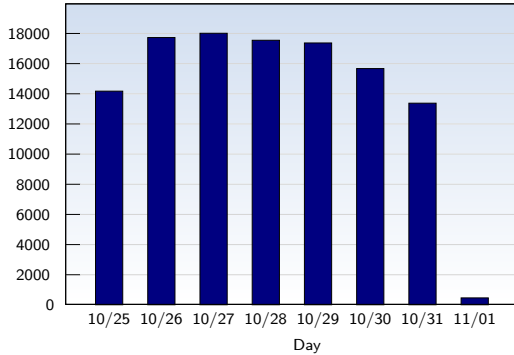

Unique Visits

Date	Amount
Sunday 10/25/2009	14183
Monday 10/26/2009	17738
Tuesday 10/27/2009	18022
Wednesday 10/28/2009	17558
Thursday 10/29/2009	17379
Friday 10/30/2009	15681
Saturday 10/31/2009	13386
Sunday 11/01/2009	474
Total	114421

This analysis summarizes multiple page impressions of an individual visitor into unique visits. A visitor is counted as a unique visit when requesting at least one page. If more than 30 minutes have elapsed since the first page impression, further requests will be counted as a new unique visit.

Page Views

Date	Amount
Sunday 10/25/2009	35082
Monday 10/26/2009	46300
Tuesday 10/27/2009	44813
Wednesday 10/28/2009	44508
Thursday 10/29/2009	37083
Friday 10/30/2009	47221
Saturday 10/31/2009	40864
Sunday 11/01/2009	1276
Total	297147

These statistics show all successful page views (also known as page impressions) and the time they were made. Only fully loaded pages are counted. Individual images and components are not included.

Pages per Visit