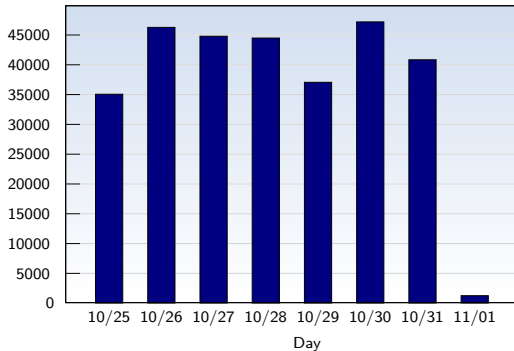

Unique Visits

Date	Amount
Sunday 10/25/2009	14183
Monday 10/26/2009	17738
Tuesday 10/27/2009	18022
Wednesday 10/28/2009	17558
Thursday 10/29/2009	17379
Friday 10/30/2009	15681
Saturday 10/31/2009	13386
Sunday 11/01/2009	474
Total	114421

This analysis summarizes multiple page impressions of an individual visitor into unique visits. A visitor is counted as a unique visit when requesting at least one page. If more than 30 minutes have elapsed since the first page impression, further requests will be counted as a new unique visit.

Page Views

Date	Amount
Sunday 10/25/2009	35082
Monday 10/26/2009	46300
Tuesday 10/27/2009	44813
Wednesday 10/28/2009	44508
Thursday 10/29/2009	37083
Friday 10/30/2009	47221
Saturday 10/31/2009	40864
Sunday 11/01/2009	1276
Total	297147

These statistics show all successful page views (also known as page impressions) and the time they were made. Only fully loaded pages are counted. Individual images and components are not included.

Pages per Visit