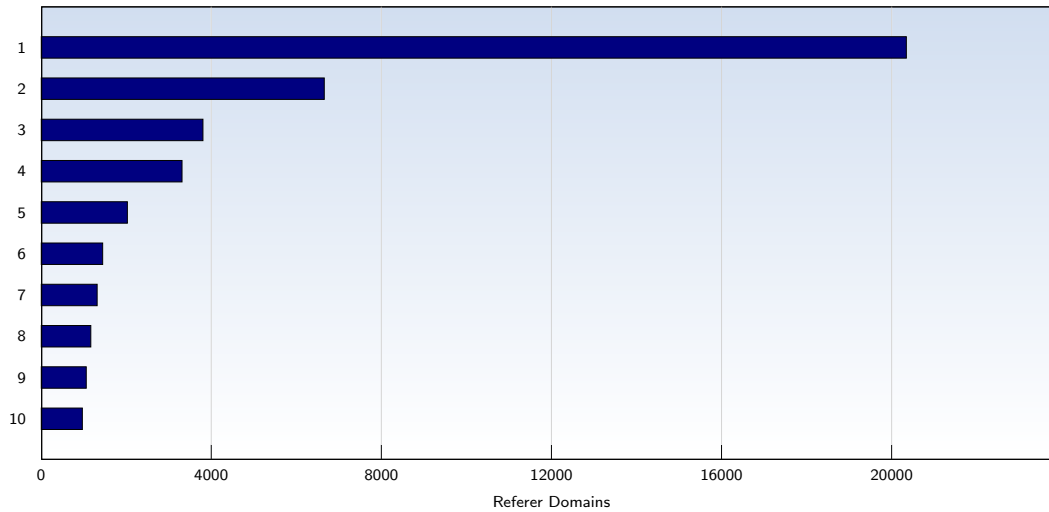

The average number of pages opened per unique visit. Only fully loaded pages are counted.

Top 10 Popular Pages

Rank	Page	Amount	%
1	discovercircuits.com/forum/showthreaded.php	21145	7
2	discovercircuits.com/forum/showflat.php	18584	6
3	discovercircuits.com/list.htm	12155	4
4	discovercircuits.com/forum/showprofile.php	9316	3
5	discovercircuits.com/	7910	2
6	discovercircuits.com/forum/postlist.php	5710	1
7	discovercircuits.com/forum/printthread.php	5145	1
8	discovercircuits.com/A/a%2Daudioamp.htm	3512	1
9	discovercircuits.com/DJ%2DCircuits/daj%2Dmain.htm	2871	0
10	discovercircuits.com/C/co%2Dctoac.htm	2614	0
	Total	297147	

These statistics show you the most frequently called pages.

Top 10 Referer Domains

Rank	Domain	Amount	%
1	google.com	20349	17
2	google.co.in	6661	5
3	yahoo.com	3808	3
4	google.co.uk	3316	2
5	google.ca	2031	1
6	bing.com	1450	1
7	google.com.au	1320	1
8	google.co.id	1171	1
9	google.com.my	1064	0
10	google.com.pk	972	0
	Total	71907	