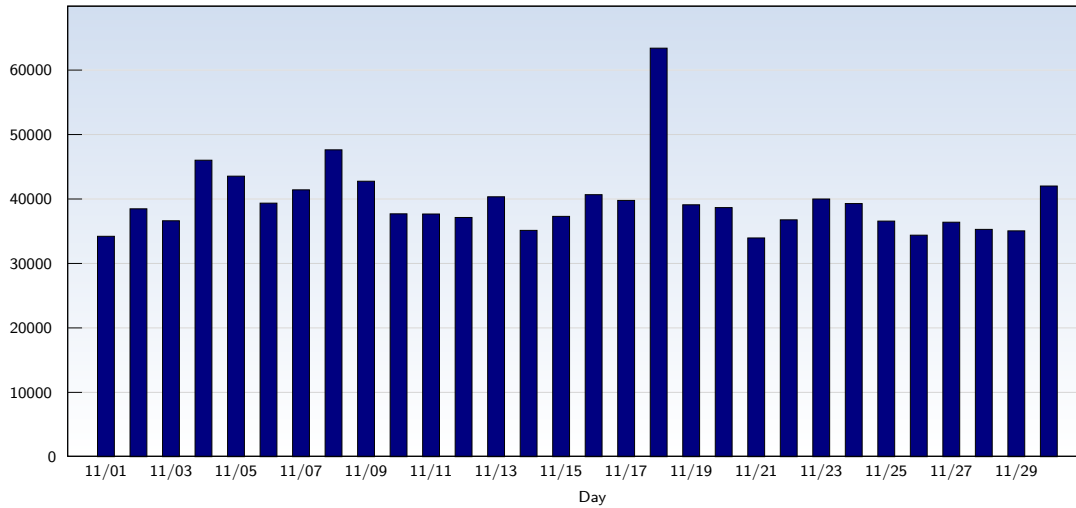

Page Views

Date	Amount
Sunday 11/01/2009	34234
Monday 11/02/2009	38497
Tuesday 11/03/2009	36642
Wednesday 11/04/2009	46039
Thursday 11/05/2009	43564
Friday 11/06/2009	39377
Saturday 11/07/2009	41440
Sunday 11/08/2009	47648
Monday 11/09/2009	42778
Tuesday 11/10/2009	37720
Wednesday 11/11/2009	37693
Thursday 11/12/2009	37154
Friday 11/13/2009	40364
Saturday 11/14/2009	35153
Sunday 11/15/2009	37325

Date	Amount
Monday 11/16/2009	40691
Tuesday 11/17/2009	39802
Wednesday 11/18/2009	63422
Thursday 11/19/2009	39122
Friday 11/20/2009	38686
Saturday 11/21/2009	33977
Sunday 11/22/2009	36788
Monday 11/23/2009	40021
Tuesday 11/24/2009	39314
Wednesday 11/25/2009	36592
Thursday 11/26/2009	34408
Friday 11/27/2009	36420
Saturday 11/28/2009	35307
Sunday 11/29/2009	35077
Monday 11/30/2009	42034
Total	1187289

These statistics show all successful page views (also known as page impressions) and the time they were made. Only fully loaded pages are counted. Individual images and components are not included.