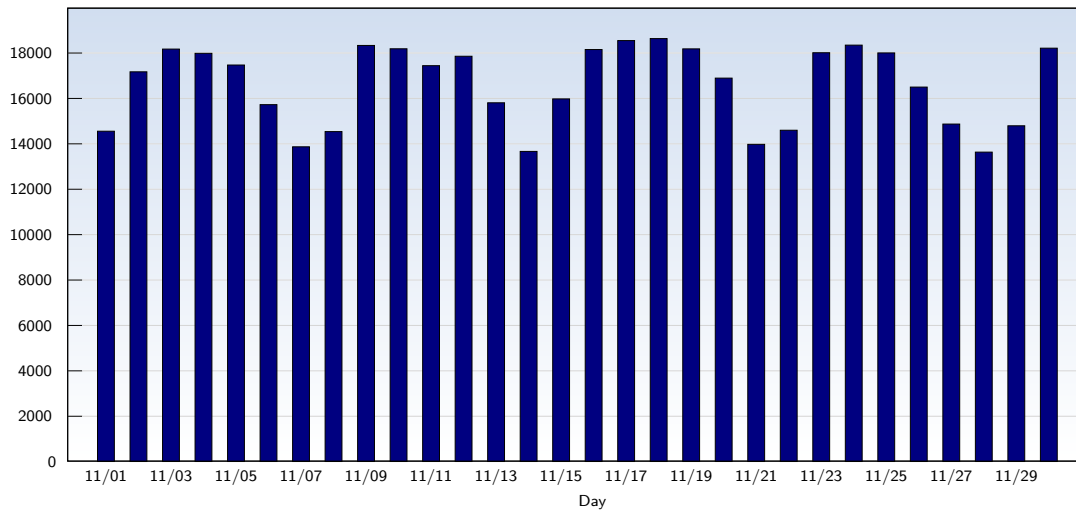

Unique Visits

Date	Amount
Sunday 11/01/2009	14562
Monday 11/02/2009	17178
Tuesday 11/03/2009	18180
Wednesday 11/04/2009	17993
Thursday 11/05/2009	17478
Friday 11/06/2009	15732
Saturday 11/07/2009	13875
Sunday 11/08/2009	14545
Monday 11/09/2009	18340
Tuesday 11/10/2009	18193
Wednesday 11/11/2009	17449
Thursday 11/12/2009	17864
Friday 11/13/2009	15814
Saturday 11/14/2009	13672
Sunday 11/15/2009	15985

Date	Amount
Monday 11/16/2009	18160
Tuesday 11/17/2009	18554
Wednesday 11/18/2009	18642
Thursday 11/19/2009	18189
Friday 11/20/2009	16901
Saturday 11/21/2009	13984
Sunday 11/22/2009	14605
Monday 11/23/2009	18019
Tuesday 11/24/2009	18354
Wednesday 11/25/2009	18011
Thursday 11/26/2009	16506
Friday 11/27/2009	14877
Saturday 11/28/2009	13641
Sunday 11/29/2009	14801
Monday 11/30/2009	18220
Total	498324

This analysis summarizes multiple page impressions of an individual visitor into unique visits. A visitor is counted as an unique visit when requesting at least one page. If more than 30 minutes have elapsed since the first page impression, further requests will be counted as a new unique visit.

These statistics show all successful page views (also known as page impressions) and the time they were made. Only fully loaded pages are counted. Individual images and components are not included.

Pages per Visit