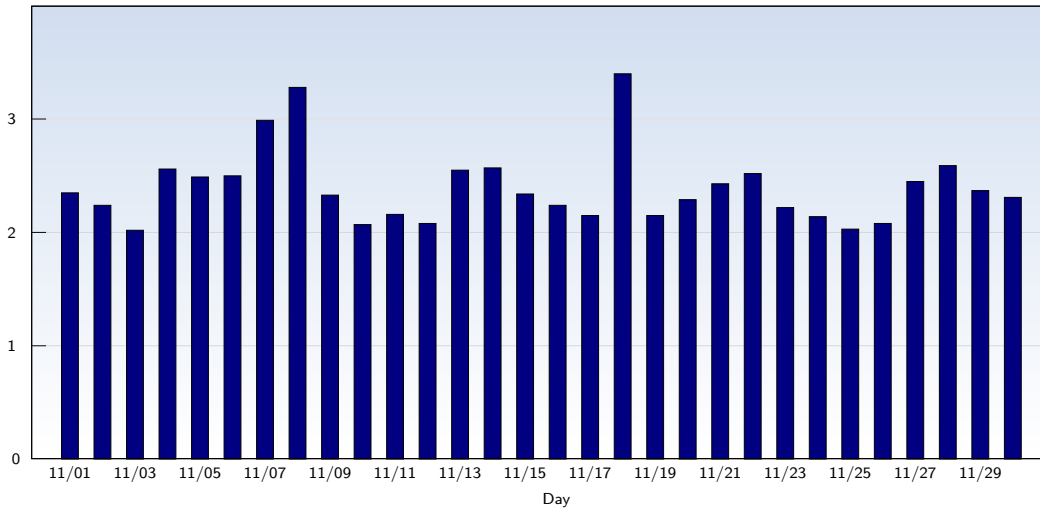

This analysis summarizes multiple page impressions of an individual visitor into unique visits. A visitor is counted as an unique visit when requesting at least one page. If more than 30 minutes have elapsed since the first page impression, further requests will be counted as a new unique visit.

Page Views

Date	Amount
Sunday 11/01/2009	34234
Monday 11/02/2009	38497
Tuesday 11/03/2009	36642
Wednesday 11/04/2009	46039
Thursday 11/05/2009	43564
Friday 11/06/2009	39377
Saturday 11/07/2009	41440
Sunday 11/08/2009	47648
Monday 11/09/2009	42778
Tuesday 11/10/2009	37720
Wednesday 11/11/2009	37693
Thursday 11/12/2009	37154
Friday 11/13/2009	40364
Saturday 11/14/2009	35153
Sunday 11/15/2009	37325

Date	Amount
Monday 11/16/2009	40691
Tuesday 11/17/2009	39802
Wednesday 11/18/2009	63422
Thursday 11/19/2009	39122
Friday 11/20/2009	38686
Saturday 11/21/2009	33977
Sunday 11/22/2009	36788
Monday 11/23/2009	40021
Tuesday 11/24/2009	39314
Wednesday 11/25/2009	36592
Thursday 11/26/2009	34408
Friday 11/27/2009	36420
Saturday 11/28/2009	35307
Sunday 11/29/2009	35077
Monday 11/30/2009	42034
Total	1187289

These statistics show all successful page views (also known as page impressions) and the time they were made. Only fully loaded pages are counted. Individual images and components are not included.

Pages per Visit