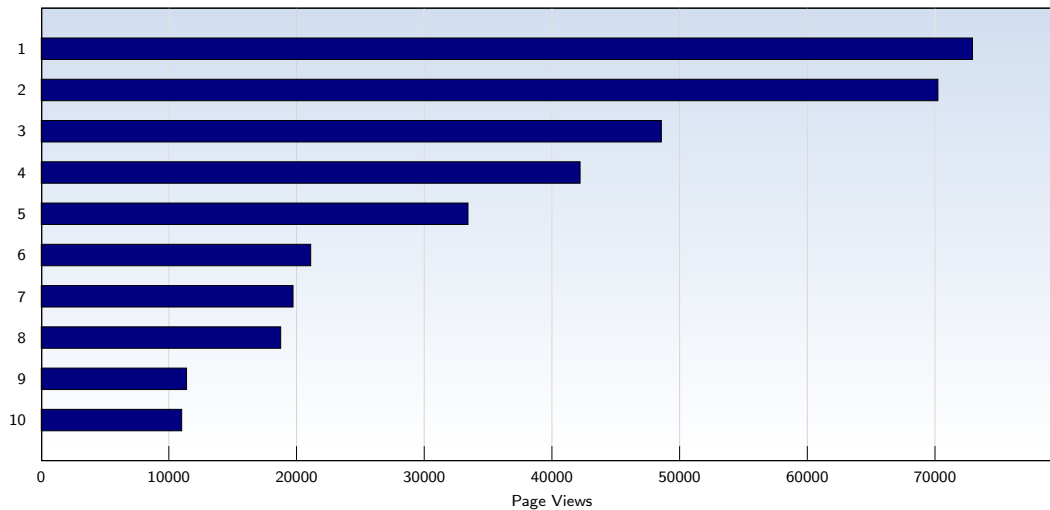

Top 10 Popular Pages

Rank	Page	Amount	%
1	discovercircuits.com/forum/showthreaded.php	72947	6
2	discovercircuits.com/forum/showflat.php	70237	5
3	discovercircuits.com/list.htm	48579	4
4	discovercircuits.com/forum/showprofile.php	42215	3
5	discovercircuits.com/	33436	2
6	discovercircuits.com/forum/printthread.php	21119	1
7	discovercircuits.com/forum/postlist.php	19736	1
8	discovercircuits.com/A/a%2Daudioamp.htm	18769	1
9	discovercircuits.com/DJ%2DCircuits/daj%2Dmain.htm	11399	0
10	discovercircuits.com/C/co%2Ddctoac.htm	11016	0
	Total	1187289	

These statistics show you the most frequently called pages.