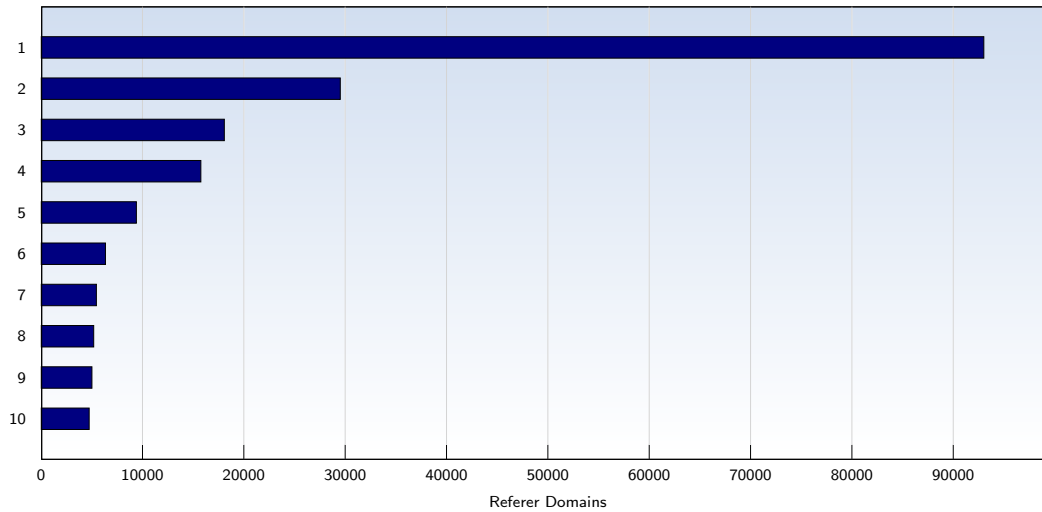

The average number of pages opened per unique visit. Only fully loaded pages are counted.

Top 10 Popular Pages

Rank	Page	Amount	%
1	discovercircuits.com/forum/showthreaded.php	72947	6
2	discovercircuits.com/forum/showflat.php	70237	5
3	discovercircuits.com/list.htm	48579	4
4	discovercircuits.com/forum/showprofile.php	42215	3
5	discovercircuits.com/	33436	2
6	discovercircuits.com/forum/printthread.php	21119	1
7	discovercircuits.com/forum/postlist.php	19736	1
8	discovercircuits.com/A/a%2Daudioamp.htm	18769	1
9	discovercircuits.com/DJ%2DCircuits/daj%2Dmain.htm	11399	0
10	discovercircuits.com/C/co%2Ddctoac.htm	11016	0
	Total	1187289	

These statistics show you the most frequently called pages.

Top 10 Referer Domains

Rank	Domain	Amount	%
1	google.com	93030	18
2	google.co.in	29530	5
3	google.co.uk	18088	3
4	yahoo.com	15772	3
5	google.ca	9411	1
6	bing.com	6360	1
7	google.com.au	5464	1
8	google.com.ph	5200	1
9	google.co.id	5024	1
10	google.com.pk	4752	0
	Total	327559	