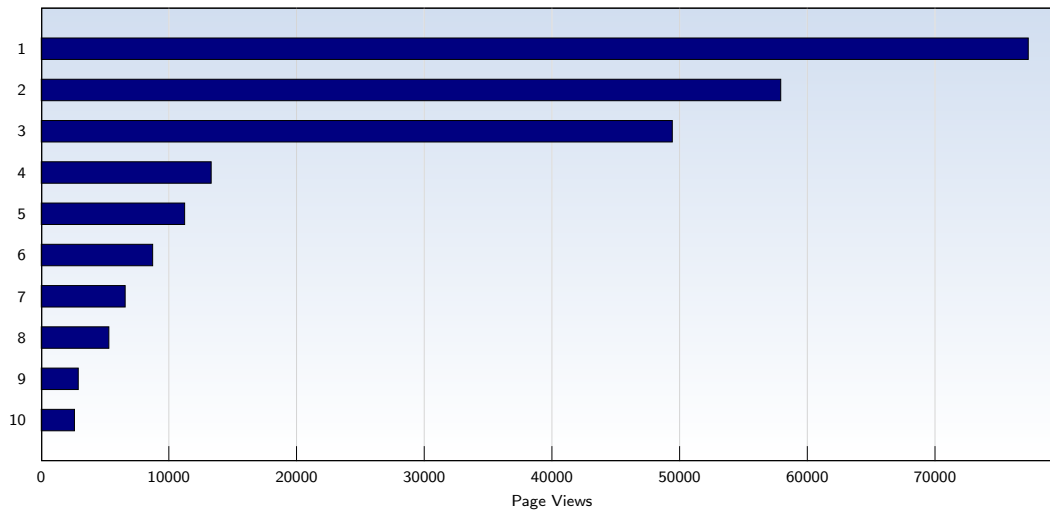

Top 10 Popular Pages

Rank	Page	Amount	%
1	discovercircuits.com/forum/showprofile.php	77312	17
2	discovercircuits.com/forum/showthreaded.php	57928	13
3	discovercircuits.com/forum/showflat.php	49436	11
4	discovercircuits.com/forum/printthread.php	13325	3
5	discovercircuits.com/list.htm	11247	2
6	discovercircuits.com/	8743	2
7	discovercircuits.com/forum/postlist.php	6590	1
8	discovercircuits.com/A/a%2Daudioamp.htm	5313	1
9	discovercircuits.com/C/co%2Dctoac.htm	2916	0
10	discovercircuits.com/P/pwr%2Dactodc.htm	2619	0
	Total	433017	

These statistics show you the most frequently called pages.