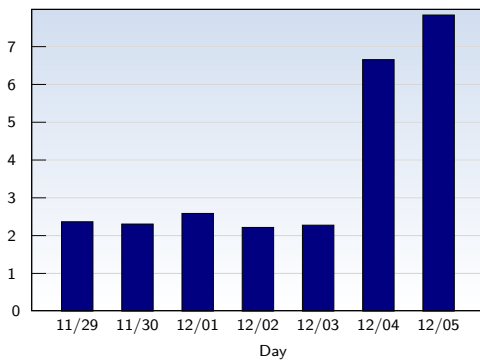

This analysis summarizes multiple page impressions of an individual visitor into unique visits. A visitor is counted as a unique visit when requesting at least one page. If more than 30 minutes have elapsed since the first page impression, further requests will be counted as a new unique visit.

Page Views

Date	Amount
Sunday 11/29/2009	35077
Monday 11/30/2009	42034
Tuesday 12/01/2009	48445
Wednesday 12/02/2009	40406
Thursday 12/03/2009	41144
Friday 12/04/2009	111082
Saturday 12/05/2009	114829
Total	433017

These statistics show all successful page views (also known as page impressions) and the time they were made. Only fully loaded pages are counted. Individual images and components are not included.

Pages per Visit

Date	Amount
Sunday 11/29/2009	2.37
Monday 11/30/2009	2.31
Tuesday 12/01/2009	2.59
Wednesday 12/02/2009	2.22
Thursday 12/03/2009	2.28
Friday 12/04/2009	6.66
Saturday 12/05/2009	7.84
Average	3.63

The average number of pages opened per unique visit. Only fully loaded pages are counted.