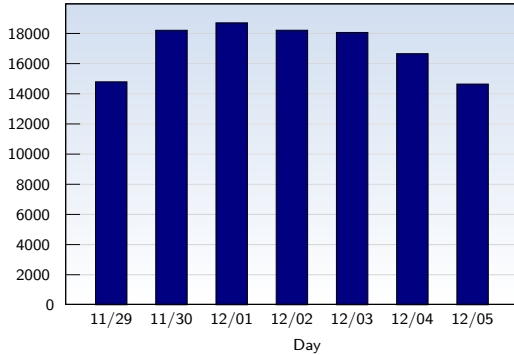

Weekly Report 11/29/2009 - 12/05/2009

For discovercircuits.com

Unique Visits

Date	Amount
Sunday 11/29/2009	14801
Monday 11/30/2009	18220
Tuesday 12/01/2009	18713
Wednesday 12/02/2009	18223
Thursday 12/03/2009	18075
Friday 12/04/2009	16668
Saturday 12/05/2009	14653
Total	119353

This analysis summarizes multiple page impressions of an individual visitor into unique visits. A visitor is counted as a unique visit when requesting at least one page. If more than 30 minutes have elapsed since the first page impression, further requests will be counted as a new unique visit.

Page Views

Date	Amount
Sunday 11/29/2009	35077
Monday 11/30/2009	42034
Tuesday 12/01/2009	48445
Wednesday 12/02/2009	40406
Thursday 12/03/2009	41144
Friday 12/04/2009	111082
Saturday 12/05/2009	114829
Total	433017

These statistics show all successful page views (also known as page impressions) and the time they were made. Only fully loaded pages are counted. Individual images and components are not included.

Pages per Visit