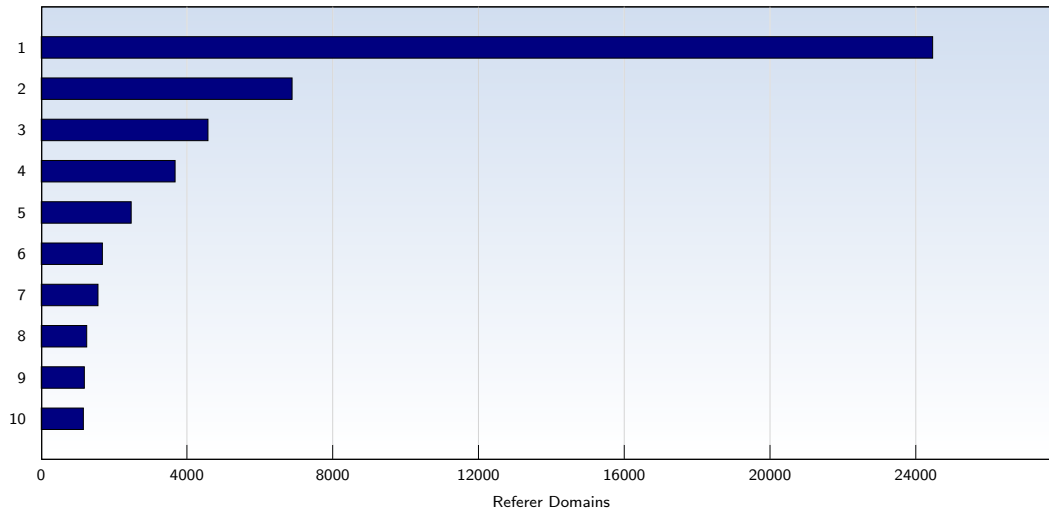

Top 10 Popular Pages

Rank	Page	Amount	%
1	discovercircuits.com/forum/showprofile.php	77312	17
2	discovercircuits.com/forum/showthreaded.php	57928	13
3	discovercircuits.com/forum/showflat.php	49436	11
4	discovercircuits.com/forum/printthread.php	13325	3
5	discovercircuits.com/list.htm	11247	2
6	discovercircuits.com/	8743	2
7	discovercircuits.com/forum/postlist.php	6590	1
8	discovercircuits.com/A/a%2Daudioamp.htm	5313	1
9	discovercircuits.com/C/co%2Dctoac.htm	2916	0
10	discovercircuits.com/P/pwr%2Dactodc.htm	2619	0
	Total	433017	

These statistics show you the most frequently called pages.

Top 10 Referer Domains

Rank	Domain	Amount	%
1	google.com	24466	20
2	google.co.in	6889	5
3	google.co.uk	4581	3
4	yahoo.com	3679	3
5	google.ca	2474	2
6	google.com.ph	1684	1
7	bing.com	1563	1
8	google.co.id	1254	1
9	google.com.au	1189	0
10	google.com.pk	1162	0
	Total	80639	