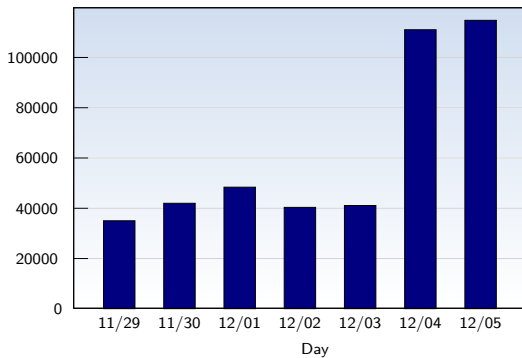

Weekly Report 11/29/2009 - 12/05/2009

For discovercircuits.com

Unique Visits

Date	Amount
Sunday 11/29/2009	14801
Monday 11/30/2009	18220
Tuesday 12/01/2009	18713
Wednesday 12/02/2009	18223
Thursday 12/03/2009	18075
Friday 12/04/2009	16668
Saturday 12/05/2009	14653
Total	119353

This analysis summarizes multiple page impressions of an individual visitor into unique visits. A visitor is counted as a unique visit when requesting at least one page. If more than 30 minutes have elapsed since the first page impression, further requests will be counted as a new unique visit.

Page Views

Date	Amount
Sunday 11/29/2009	35077
Monday 11/30/2009	42034
Tuesday 12/01/2009	48445
Wednesday 12/02/2009	40406
Thursday 12/03/2009	41144
Friday 12/04/2009	111082
Saturday 12/05/2009	114829
Total	433017

These statistics show all successful page views (also known as page impressions) and the time they were made. Only fully loaded pages are counted. Individual images and components are not included.

Pages per Visit