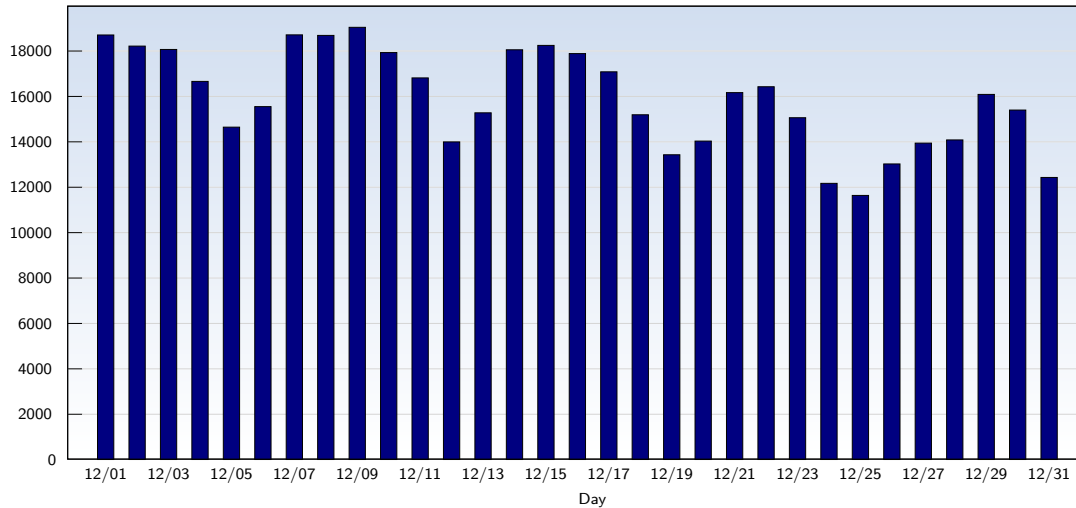

Unique Visits

Date	Amount
Tuesday 12/01/2009	18713
Wednesday 12/02/2009	18223
Thursday 12/03/2009	18075
Friday 12/04/2009	16668
Saturday 12/05/2009	14653
Sunday 12/06/2009	15557
Monday 12/07/2009	18718
Tuesday 12/08/2009	18694
Wednesday 12/09/2009	19050
Thursday 12/10/2009	17938
Friday 12/11/2009	16822
Saturday 12/12/2009	14003
Sunday 12/13/2009	15284
Monday 12/14/2009	18061
Tuesday 12/15/2009	18254
Wednesday 12/16/2009	17893

Date	Amount
Thursday 12/17/2009	17090
Friday 12/18/2009	15198
Saturday 12/19/2009	13436
Sunday 12/20/2009	14039
Monday 12/21/2009	16174
Tuesday 12/22/2009	16433
Wednesday 12/23/2009	15068
Thursday 12/24/2009	12177
Friday 12/25/2009	11645
Saturday 12/26/2009	13032
Sunday 12/27/2009	13950
Monday 12/28/2009	14090
Tuesday 12/29/2009	16095
Wednesday 12/30/2009	15406
Thursday 12/31/2009	12437
Total	492876

This analysis summarizes multiple page impressions of an individual visitor into unique visits. A visitor is counted as an unique visit when requesting at least one page. If more than 30 minutes have elapsed since the first page impression, further requests will be counted as a new unique visit.

Page Views

Date	Amount
Tuesday 12/01/2009	48445
Wednesday 12/02/2009	40406
Thursday 12/03/2009	41144
Friday 12/04/2009	111082
Saturday 12/05/2009	114829
Sunday 12/06/2009	84222
Monday 12/07/2009	40959
Tuesday 12/08/2009	42554
Wednesday 12/09/2009	86619
Thursday 12/10/2009	88917
Friday 12/11/2009	60538
Saturday 12/12/2009	41514
Sunday 12/13/2009	30566
Monday 12/14/2009	39244
Tuesday 12/15/2009	39456
Wednesday 12/16/2009	38036