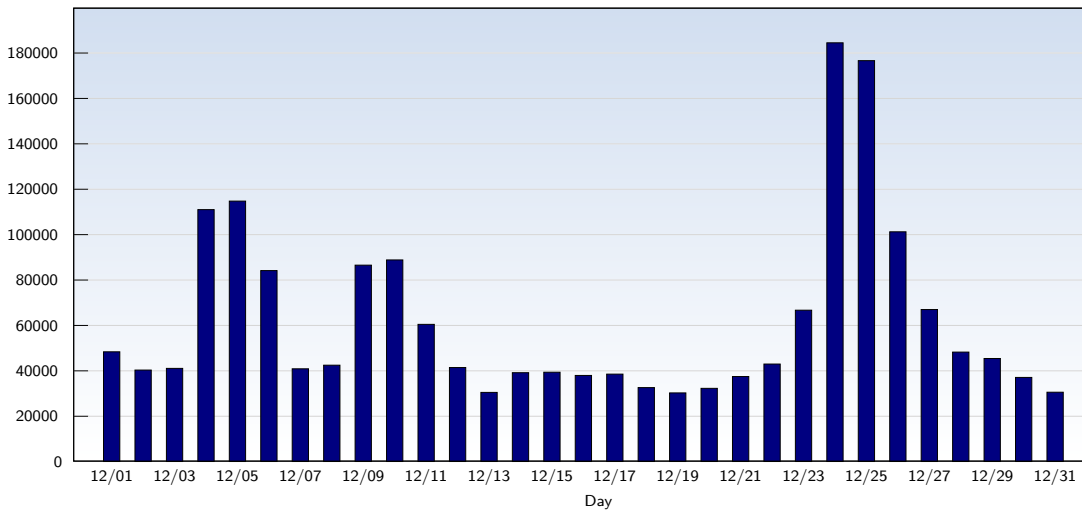

Page Views

Date	Amount
Tuesday 12/01/2009	48445
Wednesday 12/02/2009	40406
Thursday 12/03/2009	41144
Friday 12/04/2009	111082
Saturday 12/05/2009	114829
Sunday 12/06/2009	84222
Monday 12/07/2009	40959
Tuesday 12/08/2009	42554
Wednesday 12/09/2009	86619
Thursday 12/10/2009	88917
Friday 12/11/2009	60538
Saturday 12/12/2009	41514
Sunday 12/13/2009	30566
Monday 12/14/2009	39244
Tuesday 12/15/2009	39456
Wednesday 12/16/2009	38036

Date	Amount
Thursday 12/17/2009	38619
Friday 12/18/2009	32678
Saturday 12/19/2009	30343
Sunday 12/20/2009	32351
Monday 12/21/2009	37554
Tuesday 12/22/2009	43059
Wednesday 12/23/2009	66777
Thursday 12/24/2009	184559
Friday 12/25/2009	176698
Saturday 12/26/2009	101306
Sunday 12/27/2009	67066
Monday 12/28/2009	48320
Tuesday 12/29/2009	45502
Wednesday 12/30/2009	37162
Thursday 12/31/2009	30648
Total	1921173

These statistics show all successful page views (also known as page impressions) and the time they were made. Only fully loaded pages are counted. Individual images and components are not included.