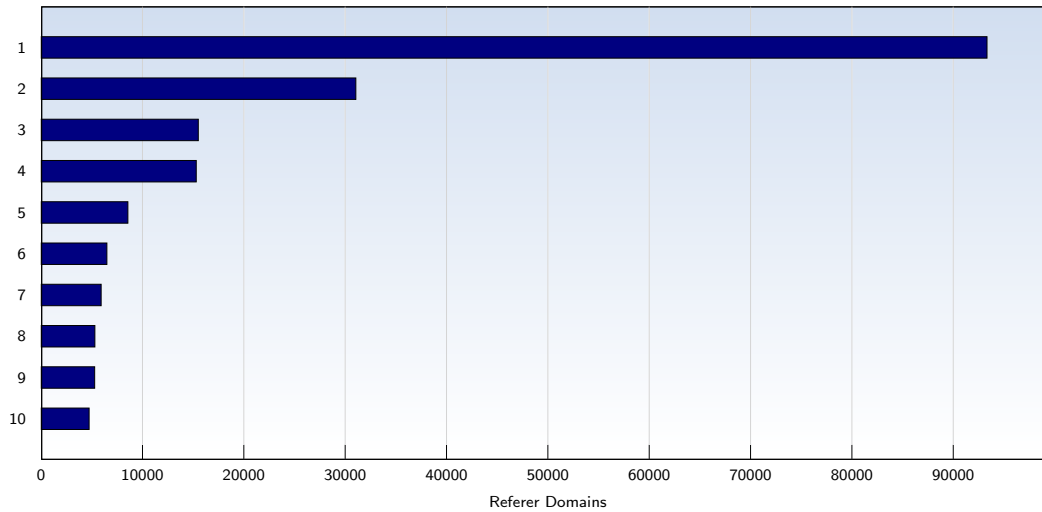

The average number of pages opened per unique visit. Only fully loaded pages are counted.

Top 10 Popular Pages

Rank	Page	Amount	%
1	discovercircuits.com/forum/showprofile.php	344142	17
2	discovercircuits.com/forum/showthreaded.php	301865	15
3	discovercircuits.com/forum/showflat.php	234653	12
4	discovercircuits.com/forum/printthread.php	56385	2
5	discovercircuits.com/list.htm	47887	2
6	discovercircuits.com/	35816	1
7	discovercircuits.com/forum/postlist.php	28456	1
8	discovercircuits.com/A/a%2Daudioamp.htm	21641	1
9	discovercircuits.com/DJ%2DCircuits/daj%2Dmain.htm	11664	0
10	discovercircuits.com/C/co%2Ddctoac.htm	11543	0
	Total	1921173	

These statistics show you the most frequently called pages.

Top 10 Referer Domains

Rank	Domain	Amount	%
1	google.com	93344	18
2	google.co.in	31065	6
3	google.co.uk	15519	3
4	yahoo.com	15317	3
5	google.ca	8572	1
6	google.com.pk	6500	1
7	bing.com	5933	1
8	google.com.ph	5315	1
9	google.co.id	5295	1
10	google.com.au	4746	0
	Total	322794	