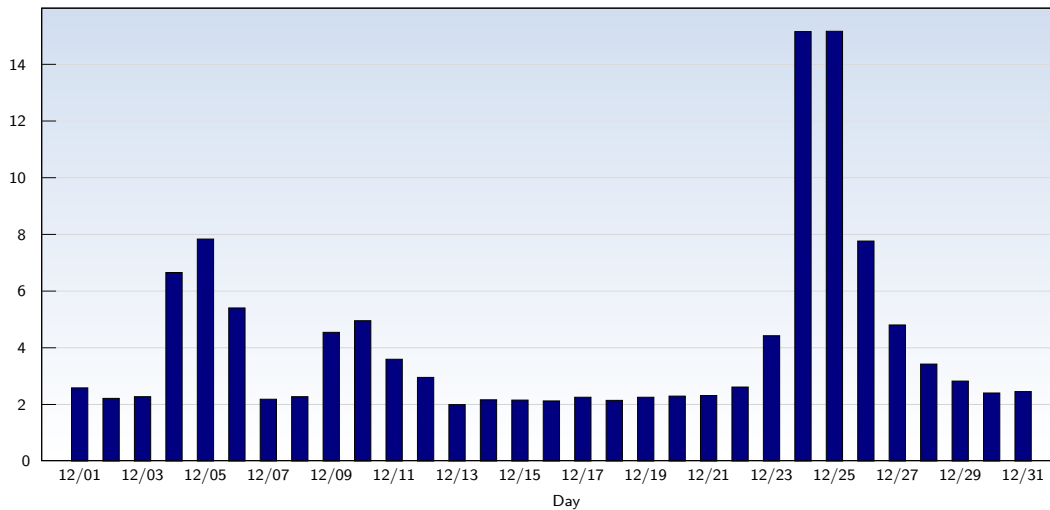

This analysis summarizes multiple page impressions of an individual visitor into unique visits. A visitor is counted as an unique visit when requesting at least one page. If more than 30 minutes have elapsed since the first page impression, further requests will be counted as a new unique visit.

Page Views

Date	Amount
Tuesday 12/01/2009	48445
Wednesday 12/02/2009	40406
Thursday 12/03/2009	41144
Friday 12/04/2009	111082
Saturday 12/05/2009	114829
Sunday 12/06/2009	84222
Monday 12/07/2009	40959
Tuesday 12/08/2009	42554
Wednesday 12/09/2009	86619
Thursday 12/10/2009	88917
Friday 12/11/2009	60538
Saturday 12/12/2009	41514
Sunday 12/13/2009	30566
Monday 12/14/2009	39244
Tuesday 12/15/2009	39456
Wednesday 12/16/2009	38036

Date	Amount
Thursday 12/17/2009	38619
Friday 12/18/2009	32678
Saturday 12/19/2009	30343
Sunday 12/20/2009	32351
Monday 12/21/2009	37554
Tuesday 12/22/2009	43059
Wednesday 12/23/2009	66777
Thursday 12/24/2009	184559
Friday 12/25/2009	176698
Saturday 12/26/2009	101306
Sunday 12/27/2009	67066
Monday 12/28/2009	48320
Tuesday 12/29/2009	45502
Wednesday 12/30/2009	37162
Thursday 12/31/2009	30648
Total	1921173

These statistics show all successful page views (also known as page impressions) and the time they were made. Only fully loaded pages are counted. Individual images and components are not included.

Pages per Visit