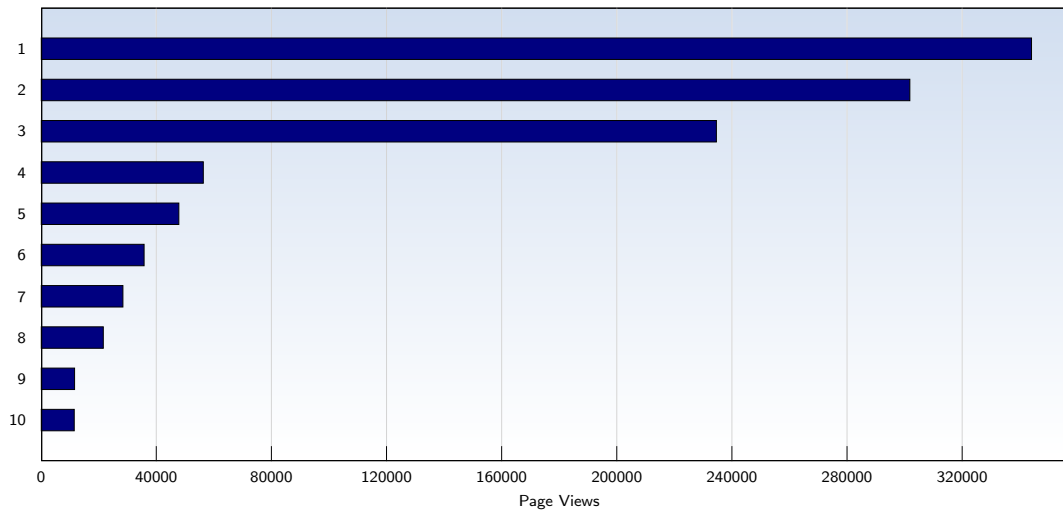

Top 10 Popular Pages

Rank	Page	Amount	%
1	discovercircuits.com/forum/showprofile.php	344142	17
2	discovercircuits.com/forum/showthreaded.php	301865	15
3	discovercircuits.com/forum/showflat.php	234653	12
4	discovercircuits.com/forum/printthread.php	56385	2
5	discovercircuits.com/list.htm	47887	2
6	discovercircuits.com/	35816	1
7	discovercircuits.com/forum/postlist.php	28456	1
8	discovercircuits.com/A/a%2Daudioamp.htm	21641	1
9	discovercircuits.com/DJ%2DCircuits/daj%2Dmain.htm	11664	0
10	discovercircuits.com/C/co%2Ddctoac.htm	11543	0
	Total	1921173	

These statistics show you the most frequently called pages.