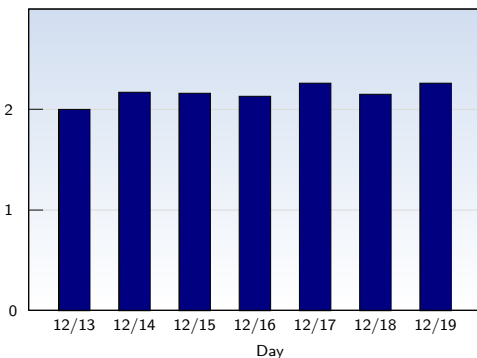

Pages per Visit

Date	Amount
Sunday 12/13/2009	2.00
Monday 12/14/2009	2.17
Tuesday 12/15/2009	2.16
Wednesday 12/16/2009	2.13
Thursday 12/17/2009	2.26
Friday 12/18/2009	2.15
Saturday 12/19/2009	2.26
Average	2.16

The average number of pages opened per unique visit. Only fully loaded pages are counted.