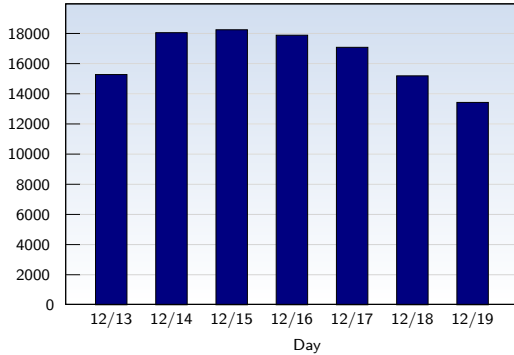

## Unique Visits

| Date                 | Amount        |
|----------------------|---------------|
| Sunday 12/13/2009    | 15284         |
| Monday 12/14/2009    | 18061         |
| Tuesday 12/15/2009   | 18254         |
| Wednesday 12/16/2009 | 17893         |
| Thursday 12/17/2009  | 17090         |
| Friday 12/18/2009    | 15198         |
| Saturday 12/19/2009  | 13436         |
| <b>Total</b>         | <b>115216</b> |

This analysis summarizes multiple page impressions of an individual visitor into unique visits. A visitor is counted as a unique visit when requesting at least one page. If more than 30 minutes have elapsed since the first page impression, further requests will be counted as a new unique visit.

These statistics show all successful page views (also known as page impressions) and the time they were made. Only fully loaded pages are counted. Individual images and components are not included.