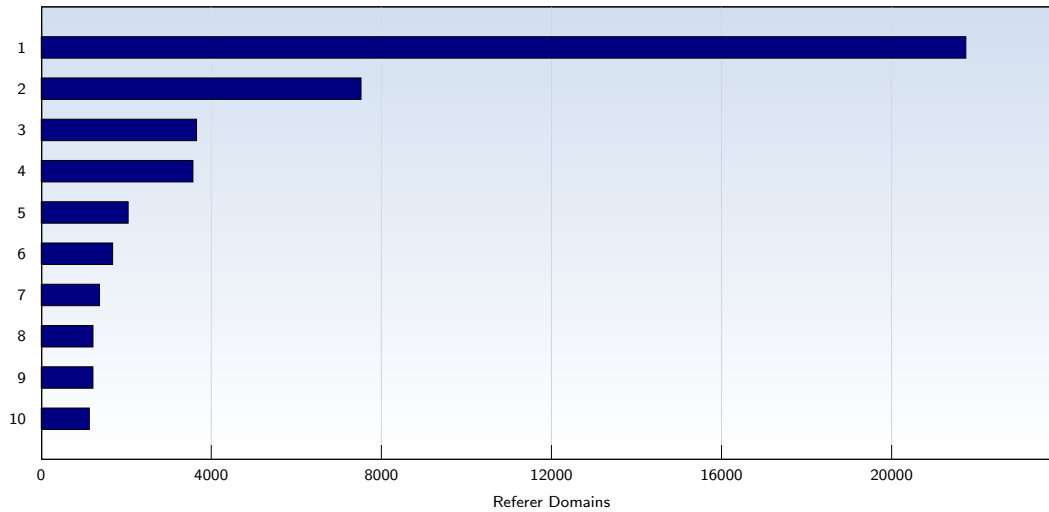

Top 10 Referer Domains

Rank	Domain	Amount	%
1	google.com	21748	18
2	google.co.in	7525	6
3	google.co.uk	3658	3
4	yahoo.com	3572	3
5	google.ca	2049	1
6	google.com.pk	1684	1
7	bing.com	1375	1
8	google.co.id	1222	1
9	google.com.ph	1221	1
10	google.com.tr	1136	0
	Total	75870	

75870 out of 115216 visits contained a referer that could be evaluated. This analysis shows domains referring to your site. Subpages are summarized under the main domain.