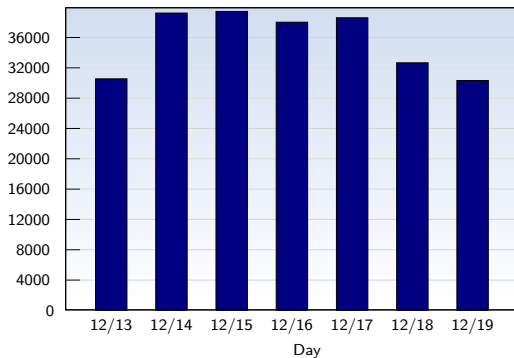

Page Views

Date	Amount
Sunday 12/13/2009	30566
Monday 12/14/2009	39244
Tuesday 12/15/2009	39456
Wednesday 12/16/2009	38036
Thursday 12/17/2009	38619
Friday 12/18/2009	32678
Saturday 12/19/2009	30343
Total	248942

These statistics show all successful page views (also known as page impressions) and the time they were made. Only fully loaded pages are counted. Individual images and components are not included.