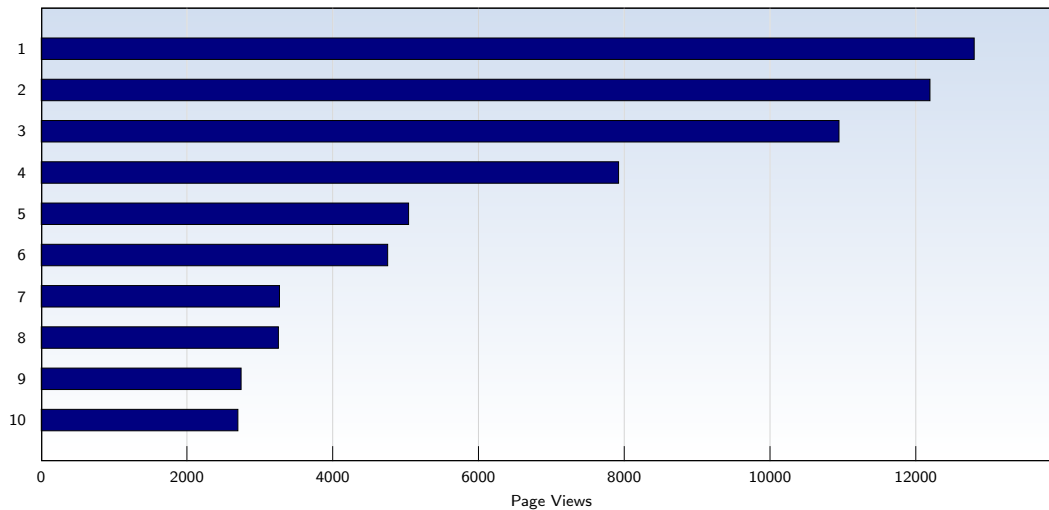

Top 10 Popular Pages

Rank	Page	Amount	%
1	discovercircuits.com/forum/showthreaded.php	12803	5
2	discovercircuits.com/forum/showflat.php	12196	4
3	discovercircuits.com/list.htm	10948	4
4	discovercircuits.com/	7924	3
5	discovercircuits.com/A/a%2Daudioamp.htm	5043	2
6	discovercircuits.com/forum/showprofile.php	4756	1
7	discovercircuits.com/forum/postlist.php	3272	1
8	discovercircuits.com/forum/printthread.php	3257	1
9	discovercircuits.com/C/co%2Dctoac.htm	2745	1
10	discovercircuits.com/DJ%2DCircuits/daj%2Dmain.htm	2701	1
	Total	248942	

These statistics show you the most frequently called pages.