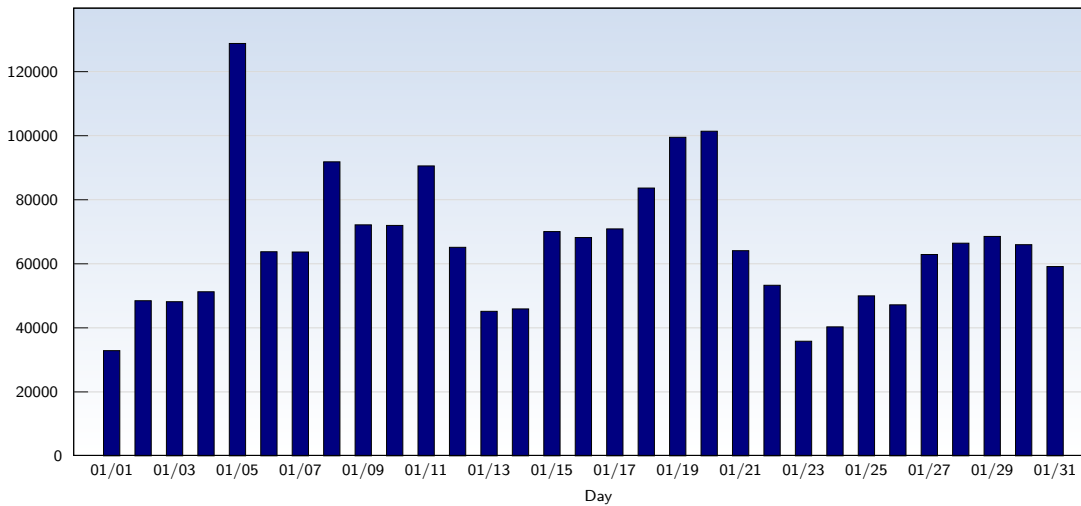

## Unique Visits

Date	Amount
Friday 01/01/2010	13444
Saturday 01/02/2010	14788
Sunday 01/03/2010	15490
Monday 01/04/2010	17957
Tuesday 01/05/2010	18706
Wednesday 01/06/2010	18055
Thursday 01/07/2010	18273
Friday 01/08/2010	17496
Saturday 01/09/2010	15193
Sunday 01/10/2010	15878
Monday 01/11/2010	18934
Tuesday 01/12/2010	19770
Wednesday 01/13/2010	18882
Thursday 01/14/2010	18061
Friday 01/15/2010	16947
Saturday 01/16/2010	14987

Date	Amount
Sunday 01/17/2010	15923
Monday 01/18/2010	19954
Tuesday 01/19/2010	19744
Wednesday 01/20/2010	19418
Thursday 01/21/2010	19315
Friday 01/22/2010	18252
Saturday 01/23/2010	15799
Sunday 01/24/2010	16750
Monday 01/25/2010	20182
Tuesday 01/26/2010	19507
Wednesday 01/27/2010	19536
Thursday 01/28/2010	19433
Friday 01/29/2010	18284
Saturday 01/30/2010	15988
Sunday 01/31/2010	16577
<b>Total</b>	<b>547523</b>

This analysis summarizes multiple page impressions of an individual visitor into unique visits. A visitor is counted as an unique visit when requesting at least one page. If more than 30 minutes have elapsed since the first page impression, further requests will be counted as a new unique visit.

## Page Views

Date	Amount
Friday 01/01/2010	32926
Saturday 01/02/2010	48515
Sunday 01/03/2010	48211
Monday 01/04/2010	51313
Tuesday 01/05/2010	128844
Wednesday 01/06/2010	63809
Thursday 01/07/2010	63729
Friday 01/08/2010	91886
Saturday 01/09/2010	72209
Sunday 01/10/2010	72027
Monday 01/11/2010	90607
Tuesday 01/12/2010	65192
Wednesday 01/13/2010	45207
Thursday 01/14/2010	45957
Friday 01/15/2010	70111
Saturday 01/16/2010	68244