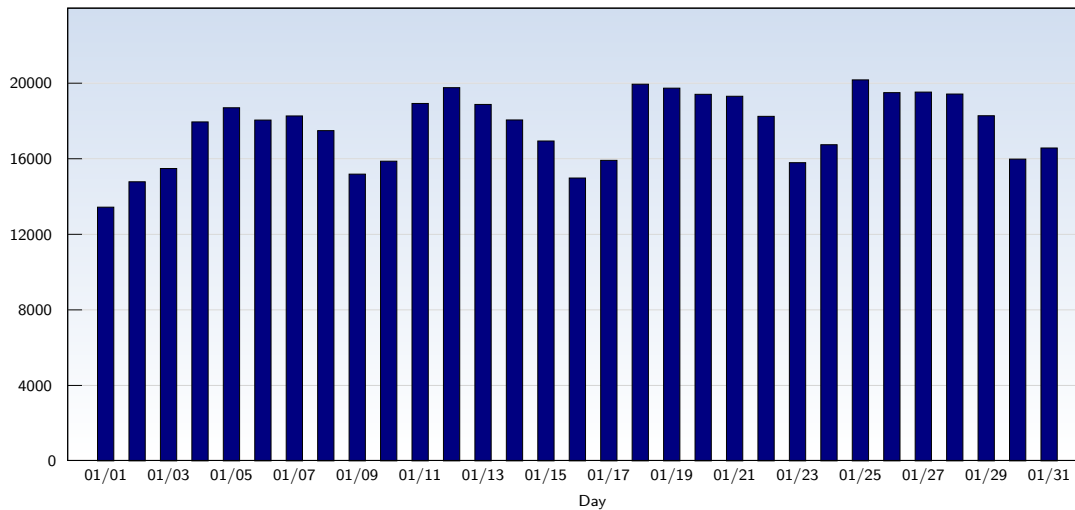

## Unique Visits

Date	Amount
Friday 01/01/2010	13444
Saturday 01/02/2010	14788
Sunday 01/03/2010	15490
Monday 01/04/2010	17957
Tuesday 01/05/2010	18706
Wednesday 01/06/2010	18055
Thursday 01/07/2010	18273
Friday 01/08/2010	17496
Saturday 01/09/2010	15193
Sunday 01/10/2010	15878
Monday 01/11/2010	18934
Tuesday 01/12/2010	19770
Wednesday 01/13/2010	18882
Thursday 01/14/2010	18061
Friday 01/15/2010	16947
Saturday 01/16/2010	14987

Date	Amount
Sunday 01/17/2010	15923
Monday 01/18/2010	19954
Tuesday 01/19/2010	19744
Wednesday 01/20/2010	19418
Thursday 01/21/2010	19315
Friday 01/22/2010	18252
Saturday 01/23/2010	15799
Sunday 01/24/2010	16750
Monday 01/25/2010	20182
Tuesday 01/26/2010	19507
Wednesday 01/27/2010	19536
Thursday 01/28/2010	19433
Friday 01/29/2010	18284
Saturday 01/30/2010	15988
Sunday 01/31/2010	16577
<b>Total</b>	<b>547523</b>

This analysis summarizes multiple page impressions of an individual visitor into unique visits. A visitor is counted as an unique visit when requesting at least one page. If more than 30 minutes have elapsed since the first page impression, further requests will be counted as a new unique visit.

## Page Views

Date	Amount
Friday 01/01/2010	32926
Saturday 01/02/2010	48515
Sunday 01/03/2010	48211
Monday 01/04/2010	51313
Tuesday 01/05/2010	128844
Wednesday 01/06/2010	63809
Thursday 01/07/2010	63729
Friday 01/08/2010	91886
Saturday 01/09/2010	72209
Sunday 01/10/2010	72027
Monday 01/11/2010	90607
Tuesday 01/12/2010	65192
Wednesday 01/13/2010	45207
Thursday 01/14/2010	45957
Friday 01/15/2010	70111
Saturday 01/16/2010	68244