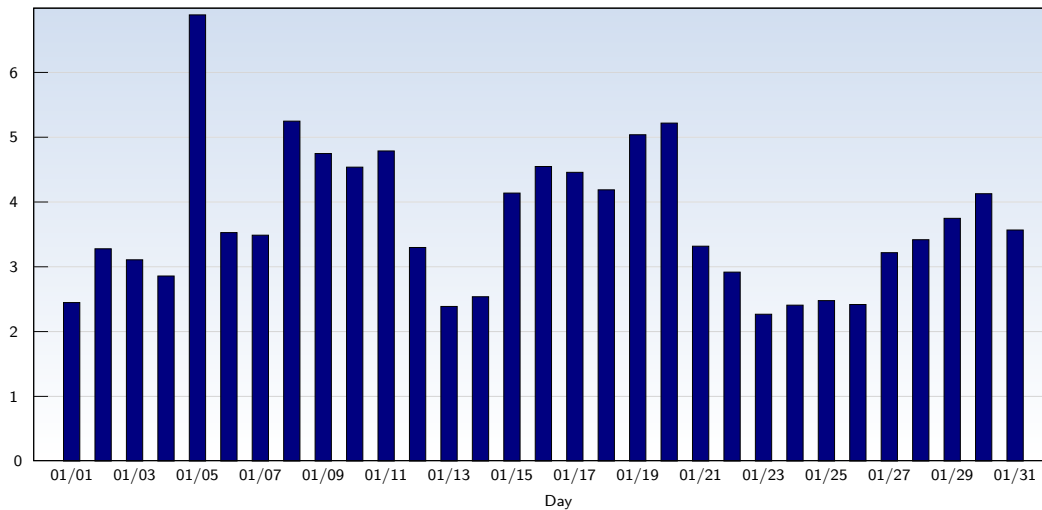

Pages per Visit

Date	Amount
Friday 01/01/2010	2.45
Saturday 01/02/2010	3.28
Sunday 01/03/2010	3.11
Monday 01/04/2010	2.86
Tuesday 01/05/2010	6.89
Wednesday 01/06/2010	3.53
Thursday 01/07/2010	3.49
Friday 01/08/2010	5.25
Saturday 01/09/2010	4.75
Sunday 01/10/2010	4.54
Monday 01/11/2010	4.79
Tuesday 01/12/2010	3.30
Wednesday 01/13/2010	2.39
Thursday 01/14/2010	2.54
Friday 01/15/2010	4.14
Saturday 01/16/2010	4.55

Date	Amount
Sunday 01/17/2010	4.46
Monday 01/18/2010	4.19
Tuesday 01/19/2010	5.04
Wednesday 01/20/2010	5.22
Thursday 01/21/2010	3.32
Friday 01/22/2010	2.92
Saturday 01/23/2010	2.27
Sunday 01/24/2010	2.41
Monday 01/25/2010	2.48
Tuesday 01/26/2010	2.42
Wednesday 01/27/2010	3.22
Thursday 01/28/2010	3.42
Friday 01/29/2010	3.75
Saturday 01/30/2010	4.13
Sunday 01/31/2010	3.57
Average	3.71

The average number of pages opened per unique visit. Only fully loaded pages are counted.