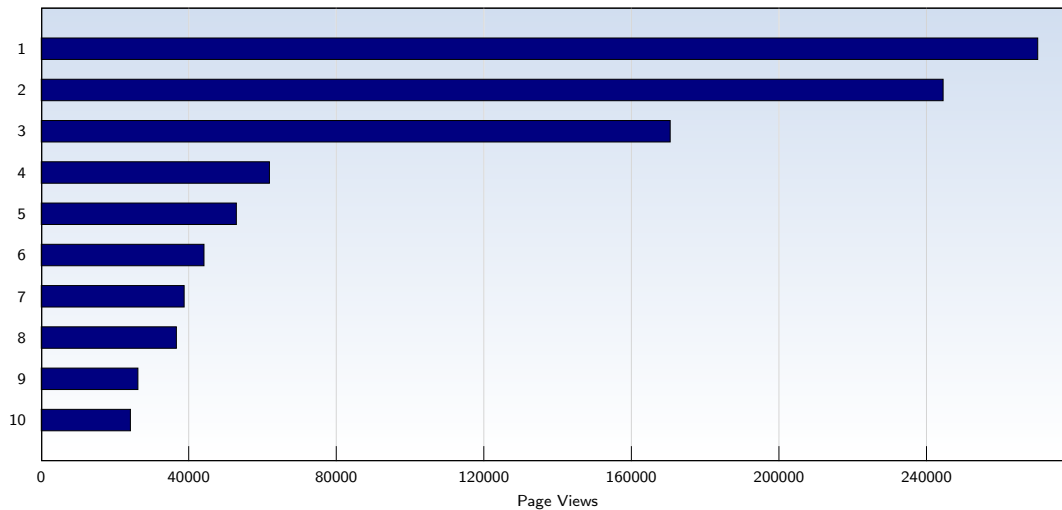

Top 10 Popular Pages

Rank	Page	Amount	%
1	discovercircuits.com/forum/showthreaded.php	270187	13
2	discovercircuits.com/forum/showprofile.php	244539	12
3	discovercircuits.com/forum/showflat.php	170553	8
4	discovercircuits.com/ubbthreads/ubbthreads.php	61921	3
5	discovercircuits.com/list.htm	52952	2
6	discovercircuits.com/forum/printthread.php	44178	2
7	discovercircuits.com/...dynamic...	38800	1
8	discovercircuits.com/	36698	1
9	discovercircuits.com/forum/postlist.php	26266	1
10	discovercircuits.com/A/a%2Daudioamp.htm	24231	1
	Total	2028604	

These statistics show you the most frequently called pages.