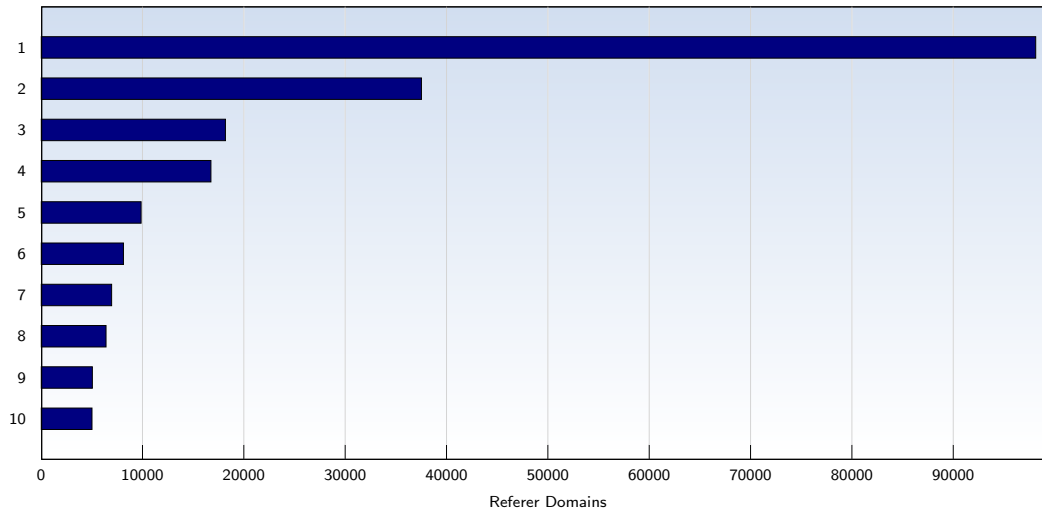

Top 10 Referer Domains

Rank	Domain	Amount	%
1	google.com	98150	17
2	google.co.in	37539	6
3	google.co.uk	18197	3
4	yahoo.com	16766	3
5	google.ca	9875	1
6	google.com.ph	8134	1
7	google.com.pk	6968	1
8	bing.com	6416	1
9	google.com.au	5067	0
10	google.co.id	5030	0
	Total	357221	

357221 out of 547523 visits contained a referer that could be evaluated. This analysis shows domains referring to your site. Subpages are summarized under the main domain.