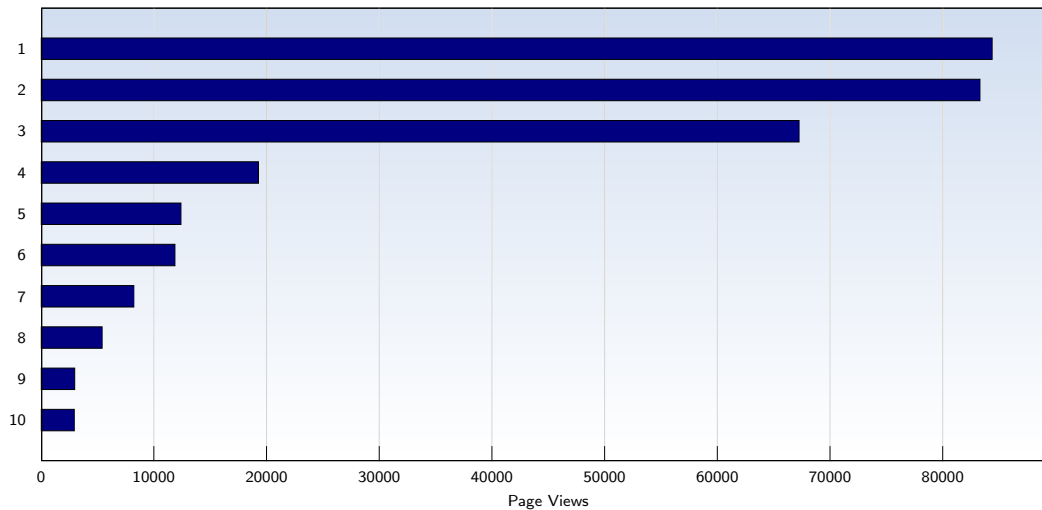

Top 10 Popular Pages

Rank	Page	Amount	%
1	discovercircuits.com/forum/showthreaded.php	84396	16
2	discovercircuits.com/forum/showprofile.php	83315	16
3	discovercircuits.com/forum/showflat.php	67264	12
4	discovercircuits.com/forum/printthread.php	19298	3
5	discovercircuits.com/forum/postlist.php	12416	2
6	discovercircuits.com/list.htm	11883	2
7	discovercircuits.com/	8236	1
8	discovercircuits.com/A/a%2Daudioamp.htm	5422	1
9	discovercircuits.com/forum/dosearch.php	2990	0
10	discovercircuits.com/C/co%2Ddctoac.htm	2950	0
	Total	520001	

These statistics show you the most frequently called pages.