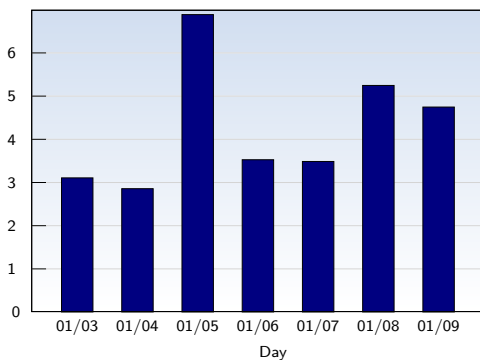

This analysis summarizes multiple page impressions of an individual visitor into unique visits. A visitor is counted as a unique visit when requesting at least one page. If more than 30 minutes have elapsed since the first page impression, further requests will be counted as a new unique visit.

Page Views

Date	Amount
Sunday 01/03/2010	48211
Monday 01/04/2010	51313
Tuesday 01/05/2010	128844
Wednesday 01/06/2010	63809
Thursday 01/07/2010	63729
Friday 01/08/2010	91886
Saturday 01/09/2010	72209
Total	520001

These statistics show all successful page views (also known as page impressions) and the time they were made. Only fully loaded pages are counted. Individual images and components are not included.

Pages per Visit

Date	Amount
Sunday 01/03/2010	3.11
Monday 01/04/2010	2.86
Tuesday 01/05/2010	6.89
Wednesday 01/06/2010	3.53
Thursday 01/07/2010	3.49
Friday 01/08/2010	5.25
Saturday 01/09/2010	4.75
Average	4.29

The average number of pages opened per unique visit. Only fully loaded pages are counted.