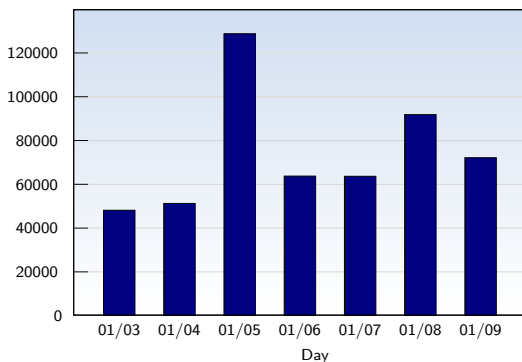

Unique Visits

Date	Amount
Sunday 01/03/2010	15490
Monday 01/04/2010	17957
Tuesday 01/05/2010	18706
Wednesday 01/06/2010	18055
Thursday 01/07/2010	18273
Friday 01/08/2010	17496
Saturday 01/09/2010	15193
Total	121170

This analysis summarizes multiple page impressions of an individual visitor into unique visits. A visitor is counted as a unique visit when requesting at least one page. If more than 30 minutes have elapsed since the first page impression, further requests will be counted as a new unique visit.

Page Views

Date	Amount
Sunday 01/03/2010	48211
Monday 01/04/2010	51313
Tuesday 01/05/2010	128844
Wednesday 01/06/2010	63809
Thursday 01/07/2010	63729
Friday 01/08/2010	91886
Saturday 01/09/2010	72209
Total	520001

Date	Amount
Sunday 01/03/2010	3.11
Monday 01/04/2010	2.86
Tuesday 01/05/2010	6.89
Wednesday 01/06/2010	3.53
Thursday 01/07/2010	3.49
Friday 01/08/2010	5.25
Saturday 01/09/2010	4.75
Average	4.29

The average number of pages opened per unique visit. Only fully loaded pages are counted.