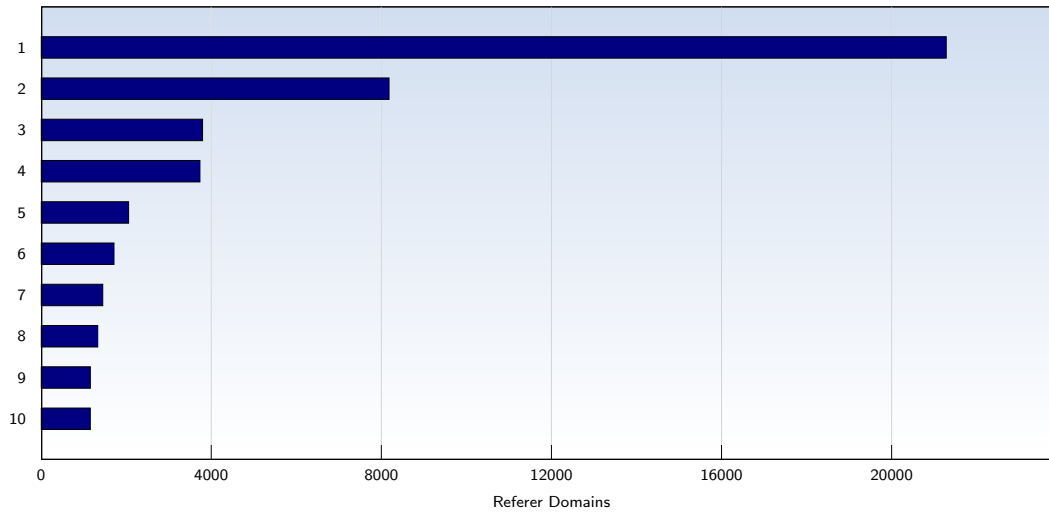

Top 10 Popular Pages

Rank	Page	Amount	%
1	discovercircuits.com/forum/showthreaded.php	84396	16
2	discovercircuits.com/forum/showprofile.php	83315	16
3	discovercircuits.com/forum/showflat.php	67264	12
4	discovercircuits.com/forum/printthread.php	19298	3
5	discovercircuits.com/forum/postlist.php	12416	2
6	discovercircuits.com/list.htm	11883	2
7	discovercircuits.com/	8236	1
8	discovercircuits.com/A/a%2Daudioamp.htm	5422	1
9	discovercircuits.com/forum/dosearch.php	2990	0
10	discovercircuits.com/C/co%2Ddctoac.htm	2950	0
	Total	520001	

These statistics show you the most frequently called pages.

Top 10 Referer Domains

Rank	Domain	Amount	%
1	google.com	21287	17
2	google.co.in	8184	6
3	yahoo.com	3799	3
4	google.co.uk	3737	3
5	google.ca	2060	1
6	google.com.ph	1716	1
7	google.com.pk	1452	1
8	bing.com	1334	1
9	google.com.au	1160	0
10	google.co.id	1159	0
	Total	77877	