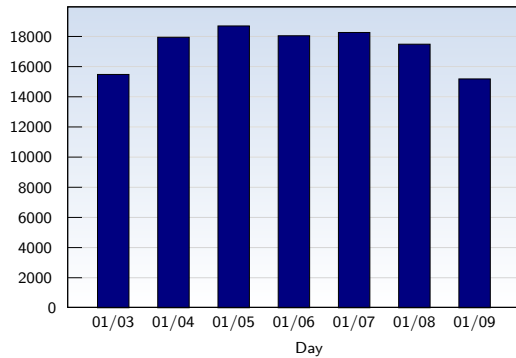

Unique Visits

Date	Amount
Sunday 01/03/2010	15490
Monday 01/04/2010	17957
Tuesday 01/05/2010	18706
Wednesday 01/06/2010	18055
Thursday 01/07/2010	18273
Friday 01/08/2010	17496
Saturday 01/09/2010	15193
Total	121170

This analysis summarizes multiple page impressions of an individual visitor into unique visits. A visitor is counted as a unique visit when requesting at least one page. If more than 30 minutes have elapsed since the first page impression, further requests will be counted as a new unique visit.

Page Views

Date	Amount
Sunday 01/03/2010	48211
Monday 01/04/2010	51313
Tuesday 01/05/2010	128844
Wednesday 01/06/2010	63809
Thursday 01/07/2010	63729
Friday 01/08/2010	91886
Saturday 01/09/2010	72209
Total	520001

Date	Amount
Sunday 01/03/2010	3.11
Monday 01/04/2010	2.86
Tuesday 01/05/2010	6.89
Wednesday 01/06/2010	3.53
Thursday 01/07/2010	3.49
Friday 01/08/2010	5.25
Saturday 01/09/2010	4.75
Average	4.29

The average number of pages opened per unique visit. Only fully loaded pages are counted.