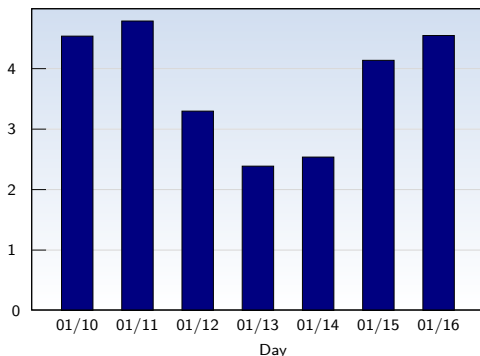

This analysis summarizes multiple page impressions of an individual visitor into unique visits. A visitor is counted as a unique visit when requesting at least one page. If more than 30 minutes have elapsed since the first page impression, further requests will be counted as a new unique visit.

Page Views

Date	Amount
Sunday 01/10/2010	72027
Monday 01/11/2010	90607
Tuesday 01/12/2010	65192
Wednesday 01/13/2010	45207
Thursday 01/14/2010	45957
Friday 01/15/2010	70111
Saturday 01/16/2010	68244
Total	457345

These statistics show all successful page views (also known as page impressions) and the time they were made. Only fully loaded pages are counted. Individual images and components are not included.

Pages per Visit

Date	Amount
Sunday 01/10/2010	4.54
Monday 01/11/2010	4.79
Tuesday 01/12/2010	3.30
Wednesday 01/13/2010	2.39
Thursday 01/14/2010	2.54
Friday 01/15/2010	4.14
Saturday 01/16/2010	4.55
Average	3.70

The average number of pages opened per unique visit. Only fully loaded pages are counted.