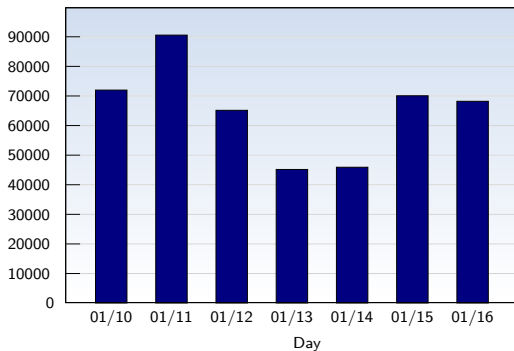

Unique Visits

Date	Amount
Sunday 01/10/2010	15878
Monday 01/11/2010	18934
Tuesday 01/12/2010	19770
Wednesday 01/13/2010	18882
Thursday 01/14/2010	18061
Friday 01/15/2010	16947
Saturday 01/16/2010	14987
Total	123459

This analysis summarizes multiple page impressions of an individual visitor into unique visits. A visitor is counted as a unique visit when requesting at least one page. If more than 30 minutes have elapsed since the first page impression, further requests will be counted as a new unique visit.

Page Views

Date	Amount
Sunday 01/10/2010	72027
Monday 01/11/2010	90607
Tuesday 01/12/2010	65192
Wednesday 01/13/2010	45207
Thursday 01/14/2010	45957
Friday 01/15/2010	70111
Saturday 01/16/2010	68244
Total	457345

These statistics show all successful page views (also known as page impressions) and the time they were made. Only fully loaded pages are counted. Individual images and components are not included.

Pages per Visit