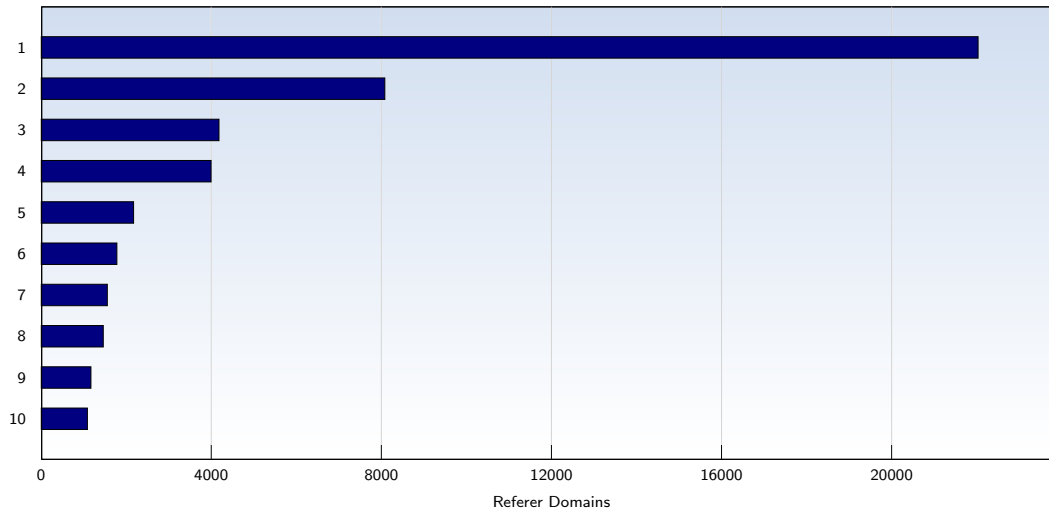

Top 10 Popular Pages

Rank	Page	Amount	%
1	discovercircuits.com/forum/showthreaded.php	100411	21
2	discovercircuits.com/forum/showprofile.php	58599	12
3	discovercircuits.com/forum/showflat.php	48782	10
4	discovercircuits.com/list.htm	11776	2
5	discovercircuits.com/	7973	1
6	discovercircuits.com/forum/printthread.php	6063	1
7	discovercircuits.com/forum/postlist.php	5411	1
8	discovercircuits.com/A/a%2Daudioamp.htm	5393	1
9	discovercircuits.com/list3.htm	3263	0
10	discovercircuits.com/C/co%2Ddctoac.htm	2981	0
	Total	457345	

These statistics show you the most frequently called pages.

Top 10 Referer Domains

Rank	Domain	Amount	%
1	google.com	22036	17
2	google.co.in	8085	6
3	google.co.uk	4185	3
4	yahoo.com	3999	3
5	google.ca	2177	1
6	google.com.ph	1784	1
7	google.com.pk	1559	1
8	bing.com	1464	1
9	google.co.id	1174	0
10	google.com.au	1091	0
	Total	80847	