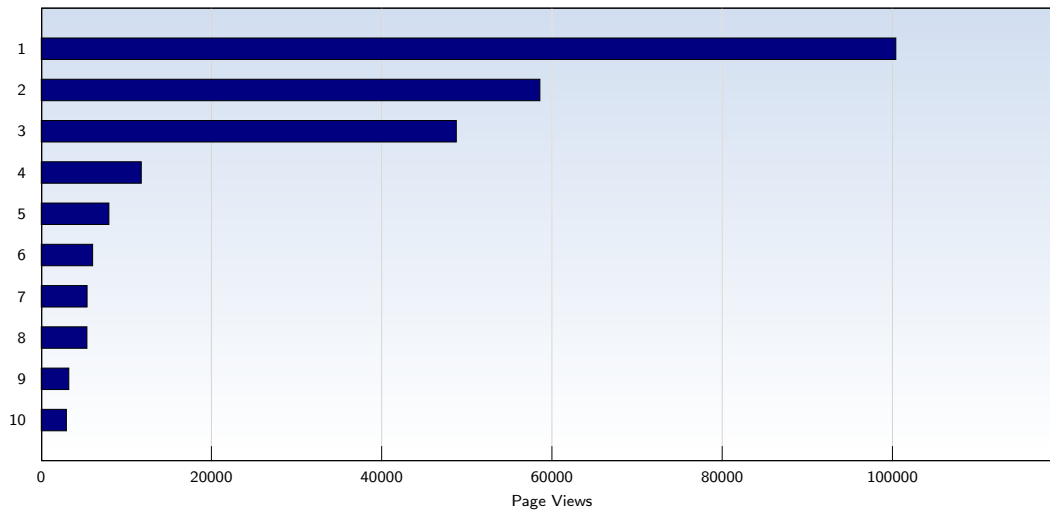

Top 10 Popular Pages

Rank	Page	Amount	%
1	discovercircuits.com/forum/showthreaded.php	100411	21
2	discovercircuits.com/forum/showprofile.php	58599	12
3	discovercircuits.com/forum/showflat.php	48782	10
4	discovercircuits.com/list.htm	11776	2
5	discovercircuits.com/	7973	1
6	discovercircuits.com/forum/printthread.php	6063	1
7	discovercircuits.com/forum/postlist.php	5411	1
8	discovercircuits.com/A/a%2Daudioamp.htm	5393	1
9	discovercircuits.com/list3.htm	3263	0
10	discovercircuits.com/C/co%2Ddctoac.htm	2981	0
	Total	457345	

These statistics show you the most frequently called pages.