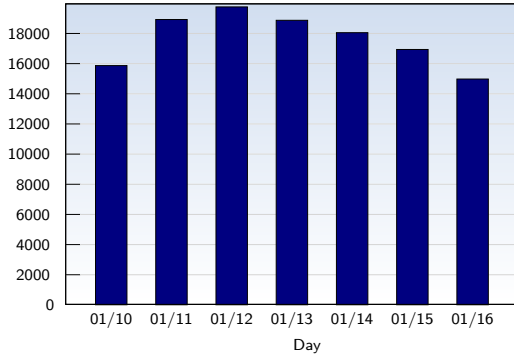

Unique Visits

Date	Amount
Sunday 01/10/2010	15878
Monday 01/11/2010	18934
Tuesday 01/12/2010	19770
Wednesday 01/13/2010	18882
Thursday 01/14/2010	18061
Friday 01/15/2010	16947
Saturday 01/16/2010	14987
Total	123459

This analysis summarizes multiple page impressions of an individual visitor into unique visits. A visitor is counted as a unique visit when requesting at least one page. If more than 30 minutes have elapsed since the first page impression, further requests will be counted as a new unique visit.

Page Views

Date	Amount
Sunday 01/10/2010	72027
Monday 01/11/2010	90607
Tuesday 01/12/2010	65192
Wednesday 01/13/2010	45207
Thursday 01/14/2010	45957
Friday 01/15/2010	70111
Saturday 01/16/2010	68244
Total	457345

Date	Amount
Sunday 01/10/2010	4.54
Monday 01/11/2010	4.79
Tuesday 01/12/2010	3.30
Wednesday 01/13/2010	2.39
Thursday 01/14/2010	2.54
Friday 01/15/2010	4.14
Saturday 01/16/2010	4.55
Average	3.70

The average number of pages opened per unique visit. Only fully loaded pages are counted.