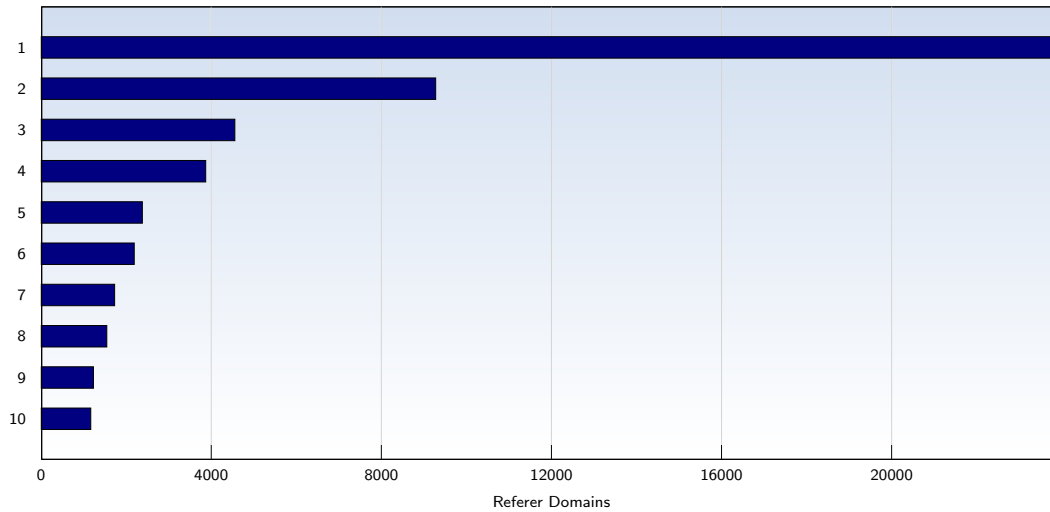

Top 10 Popular Pages

Rank	Page	Amount	%
1	discovercircuits.com/ubbthreads/ubbthreads.php	34774	8
2	discovercircuits.com/...dynamic...	26495	6
3	discovercircuits.com/forum/showprofile.php	26362	6
4	discovercircuits.com/list.htm	12437	3
5	discovercircuits.com/	8367	2
6	discovercircuits.com/A/a%2Daudioamp.htm	5682	1
7	discovercircuits.com/DJ%2DCircuits/daj%2Dmain.htm	3042	0
8	discovercircuits.com/forum/printthread.php	3005	0
9	discovercircuits.com/C/co%2Dctoac.htm	2978	0
10	discovercircuits.com/P/pwr%2Dactodc.htm	2900	0
	Total	401648	

These statistics show you the most frequently called pages.

Top 10 Referer Domains

Rank	Domain	Amount	%
1	google.com	23800	18
2	google.co.in	9281	7
3	google.co.uk	4558	3
4	yahoo.com	3873	2
5	google.ca	2383	1
6	google.com.ph	2192	1
7	google.com.pk	1731	1
8	bing.com	1547	1
9	google.com.my	1233	0
10	google.com.au	1170	0
	Total	85776	