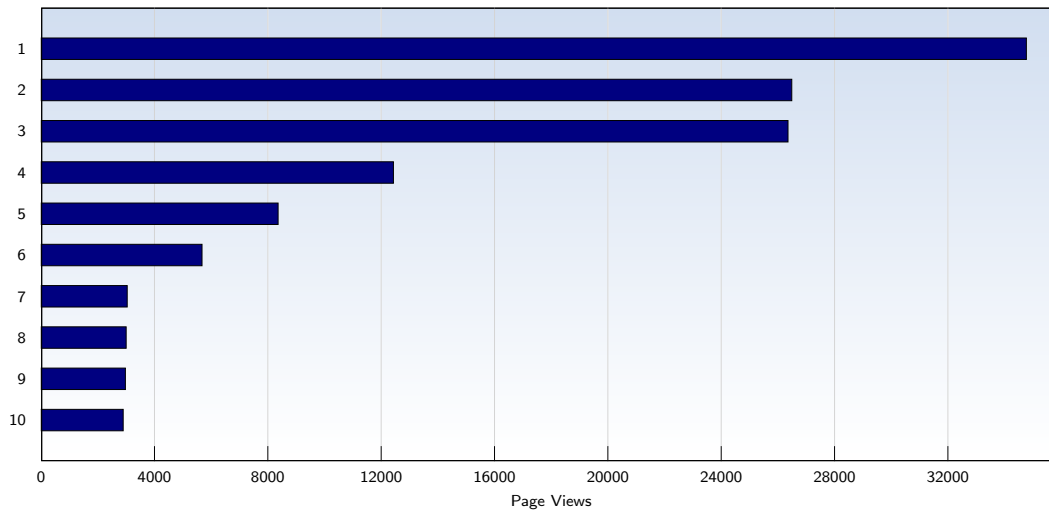

Top 10 Popular Pages

Rank	Page	Amount	%
1	discovercircuits.com/ubbthreads/ubbthreads.php	34774	8
2	discovercircuits.com/...dynamic...	26495	6
3	discovercircuits.com/forum/showprofile.php	26362	6
4	discovercircuits.com/list.htm	12437	3
5	discovercircuits.com/	8367	2
6	discovercircuits.com/A/a%2Daudioamp.htm	5682	1
7	discovercircuits.com/DJ%2DCircuits/daj%2Dmain.htm	3042	0
8	discovercircuits.com/forum/printthread.php	3005	0
9	discovercircuits.com/C/co%2Dctoac.htm	2978	0
10	discovercircuits.com/P/pwr%2Dactodc.htm	2900	0
	Total	401648	

These statistics show you the most frequently called pages.