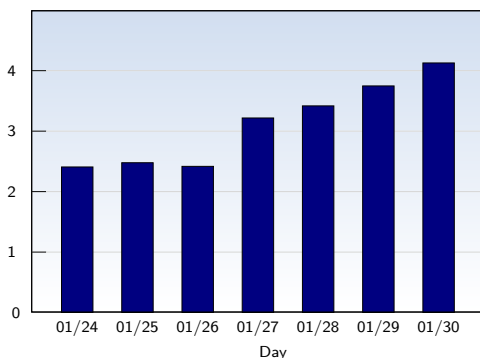

This analysis summarizes multiple page impressions of an individual visitor into unique visits. A visitor is counted as a unique visit when requesting at least one page. If more than 30 minutes have elapsed since the first page impression, further requests will be counted as a new unique visit.

Page Views

Date	Amount
Sunday 01/24/2010	40354
Monday 01/25/2010	50032
Tuesday 01/26/2010	47233
Wednesday 01/27/2010	62945
Thursday 01/28/2010	66480
Friday 01/29/2010	68590
Saturday 01/30/2010	66014
Total	401648

These statistics show all successful page views (also known as page impressions) and the time they were made. Only fully loaded pages are counted. Individual images and components are not included.

Pages per Visit

Date	Amount
Sunday 01/24/2010	2.41
Monday 01/25/2010	2.48
Tuesday 01/26/2010	2.42
Wednesday 01/27/2010	3.22
Thursday 01/28/2010	3.42
Friday 01/29/2010	3.75
Saturday 01/30/2010	4.13
Average	3.10

The average number of pages opened per unique visit. Only fully loaded pages are counted.