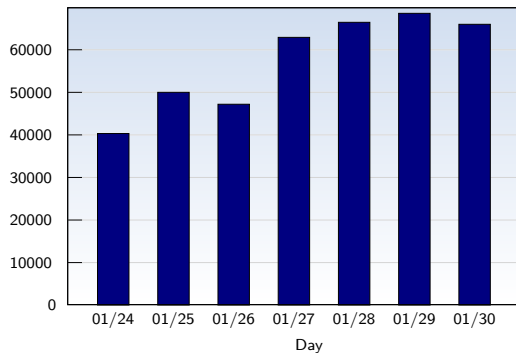

Weekly Report 01/24/2010 - 01/30/2010

For discovercircuits.com

Unique Visits

Date	Amount
Sunday 01/24/2010	16750
Monday 01/25/2010	20182
Tuesday 01/26/2010	19507
Wednesday 01/27/2010	19536
Thursday 01/28/2010	19433
Friday 01/29/2010	18284
Saturday 01/30/2010	15988
Total	129680

This analysis summarizes multiple page impressions of an individual visitor into unique visits. A visitor is counted as a unique visit when requesting at least one page. If more than 30 minutes have elapsed since the first page impression, further requests will be counted as a new unique visit.

Page Views

Date	Amount
Sunday 01/24/2010	40354
Monday 01/25/2010	50032
Tuesday 01/26/2010	47233
Wednesday 01/27/2010	62945
Thursday 01/28/2010	66480
Friday 01/29/2010	68590
Saturday 01/30/2010	66014
Total	401648

These statistics show all successful page views (also known as page impressions) and the time they were made. Only fully loaded pages are counted. Individual images and components are not included.

Pages per Visit