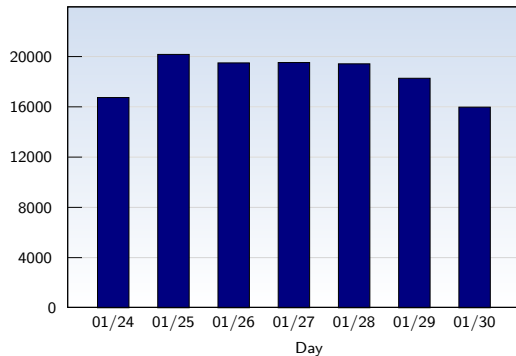

Weekly Report 01/24/2010 - 01/30/2010

For discovercircuits.com

Unique Visits

Date	Amount
Sunday 01/24/2010	16750
Monday 01/25/2010	20182
Tuesday 01/26/2010	19507
Wednesday 01/27/2010	19536
Thursday 01/28/2010	19433
Friday 01/29/2010	18284
Saturday 01/30/2010	15988
Total	129680

This analysis summarizes multiple page impressions of an individual visitor into unique visits. A visitor is counted as a unique visit when requesting at least one page. If more than 30 minutes have elapsed since the first page impression, further requests will be counted as a new unique visit.

Page Views

Date	Amount
Sunday 01/24/2010	40354
Monday 01/25/2010	50032
Tuesday 01/26/2010	47233
Wednesday 01/27/2010	62945
Thursday 01/28/2010	66480
Friday 01/29/2010	68590
Saturday 01/30/2010	66014
Total	401648

These statistics show all successful page views (also known as page impressions) and the time they were made. Only fully loaded pages are counted. Individual images and components are not included.

Pages per Visit