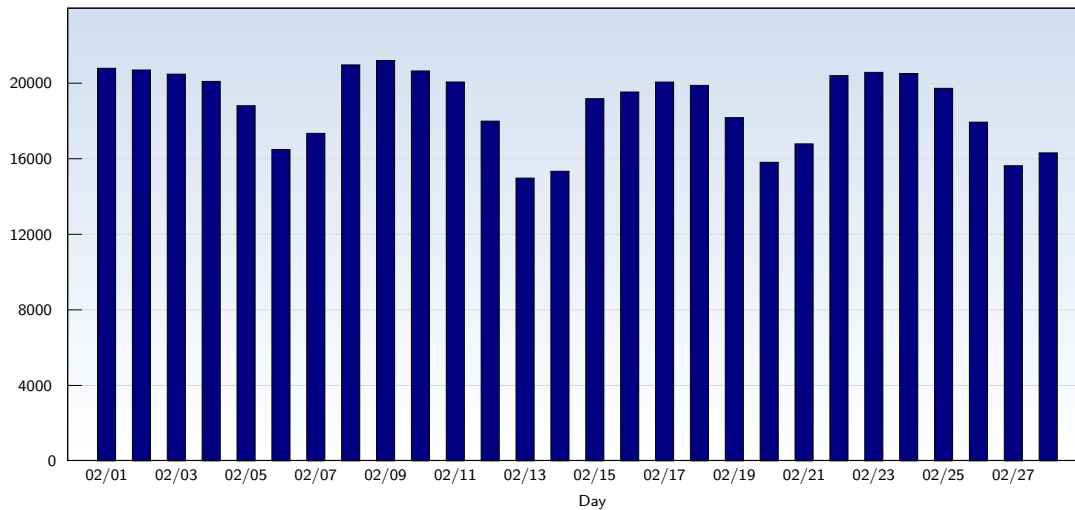

Unique Visits

Date	Amount
Monday 02/01/2010	20794
Tuesday 02/02/2010	20704
Wednesday 02/03/2010	20484
Thursday 02/04/2010	20101
Friday 02/05/2010	18813
Saturday 02/06/2010	16497
Sunday 02/07/2010	17351
Monday 02/08/2010	20975
Tuesday 02/09/2010	21207
Wednesday 02/10/2010	20654
Thursday 02/11/2010	20069
Friday 02/12/2010	17998
Saturday 02/13/2010	14982
Sunday 02/14/2010	15343

Date	Amount
Monday 02/15/2010	19186
Tuesday 02/16/2010	19539
Wednesday 02/17/2010	20066
Thursday 02/18/2010	19889
Friday 02/19/2010	18182
Saturday 02/20/2010	15819
Sunday 02/21/2010	16795
Monday 02/22/2010	20405
Tuesday 02/23/2010	20579
Wednesday 02/24/2010	20519
Thursday 02/25/2010	19734
Friday 02/26/2010	17944
Saturday 02/27/2010	15637
Sunday 02/28/2010	16317
Total	526583

This analysis summarizes multiple page impressions of an individual visitor into unique visits. A visitor is counted as an unique visit when requesting at least one page. If more than 30 minutes have elapsed since the first page impression, further requests will be counted as a new unique visit.

Page Views

Date	Amount
Monday 02/01/2010	65486
Tuesday 02/02/2010	56628
Wednesday 02/03/2010	44156
Thursday 02/04/2010	54741
Friday 02/05/2010	55976
Saturday 02/06/2010	40177
Sunday 02/07/2010	42208
Monday 02/08/2010	47208
Tuesday 02/09/2010	49663
Wednesday 02/10/2010	58586
Thursday 02/11/2010	100426
Friday 02/12/2010	74499
Saturday 02/13/2010	85809
Sunday 02/14/2010	56350