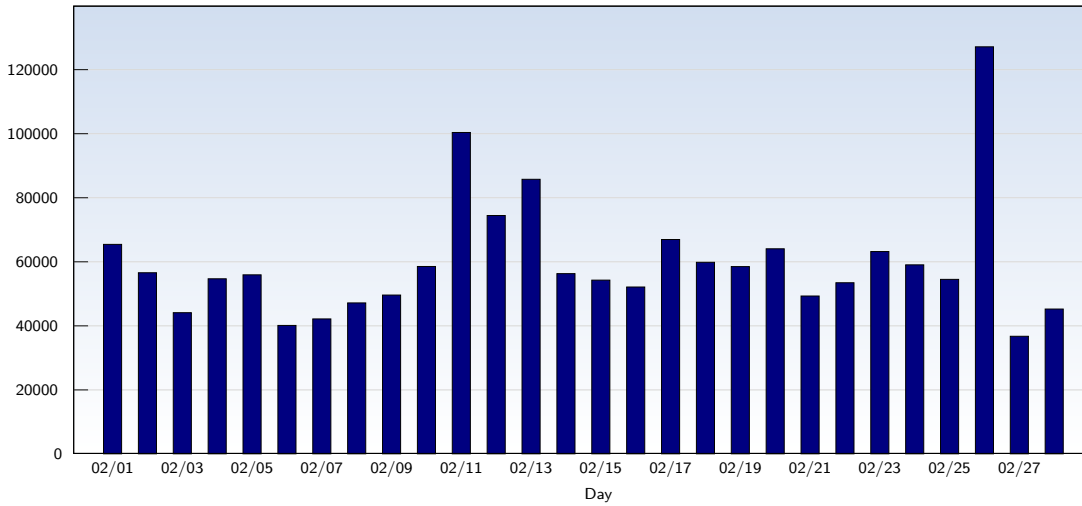

Unique Visits

Date	Amount
Monday 02/01/2010	20794
Tuesday 02/02/2010	20704
Wednesday 02/03/2010	20484
Thursday 02/04/2010	20101
Friday 02/05/2010	18813
Saturday 02/06/2010	16497
Sunday 02/07/2010	17351
Monday 02/08/2010	20975
Tuesday 02/09/2010	21207
Wednesday 02/10/2010	20654
Thursday 02/11/2010	20069
Friday 02/12/2010	17998
Saturday 02/13/2010	14982
Sunday 02/14/2010	15343

Date	Amount
Monday 02/15/2010	19186
Tuesday 02/16/2010	19539
Wednesday 02/17/2010	20066
Thursday 02/18/2010	19889
Friday 02/19/2010	18182
Saturday 02/20/2010	15819
Sunday 02/21/2010	16795
Monday 02/22/2010	20405
Tuesday 02/23/2010	20579
Wednesday 02/24/2010	20519
Thursday 02/25/2010	19734
Friday 02/26/2010	17944
Saturday 02/27/2010	15637
Sunday 02/28/2010	16317
Total	526583

This analysis summarizes multiple page impressions of an individual visitor into unique visits. A visitor is counted as an unique visit when requesting at least one page. If more than 30 minutes have elapsed since the first page impression, further requests will be counted as a new unique visit.

Page Views

Date	Amount
Monday 02/01/2010	65486
Tuesday 02/02/2010	56628
Wednesday 02/03/2010	44156
Thursday 02/04/2010	54741
Friday 02/05/2010	55976
Saturday 02/06/2010	40177
Sunday 02/07/2010	42208
Monday 02/08/2010	47208
Tuesday 02/09/2010	49663
Wednesday 02/10/2010	58586
Thursday 02/11/2010	100426
Friday 02/12/2010	74499
Saturday 02/13/2010	85809
Sunday 02/14/2010	56350