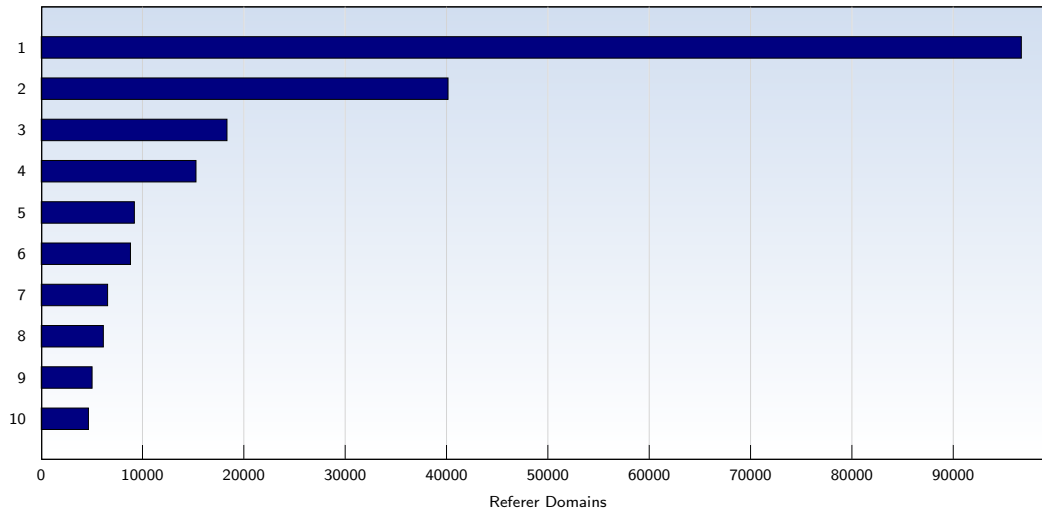

The average number of pages opened per unique visit. Only fully loaded pages are counted.

Top 10 Popular Pages

Rank	Page	Amount	%
1	discovercircuits.com/ubbthreads/ubbthreads.php	291596	17
2	discovercircuits.com/...dynamic...	252912	15
3	discovercircuits.com/list.htm	50947	3
4	discovercircuits.com/	34642	2
5	discovercircuits.com/A/a%2Daudioamp.htm	23769	1
6	discovercircuits.com/forum/showprofile.php	15012	0
7	discovercircuits.com/DJ%2DCircuits/daj%2Dmain.htm	12837	0
8	discovercircuits.com/C/co%2Dctoac.htm	12656	0
9	discovercircuits.com/P/pwr%2Dactodc.htm	11598	0
10	discovercircuits.com/forum/printthread.php	10997	0
	Total	1677008	

These statistics show you the most frequently called pages.

Top 10 Referer Domains

Rank	Domain	Amount	%
1	google.com	96730	18
2	google.co.in	40161	7
3	google.co.uk	18349	3
4	yahoo.com	15291	2
5	google.ca	9211	1
6	google.com.ph	8828	1
7	bing.com	6570	1
8	google.com.pk	6150	1
9	google.com.au	5039	0
10	google.co.id	4680	0
	Total	349517	