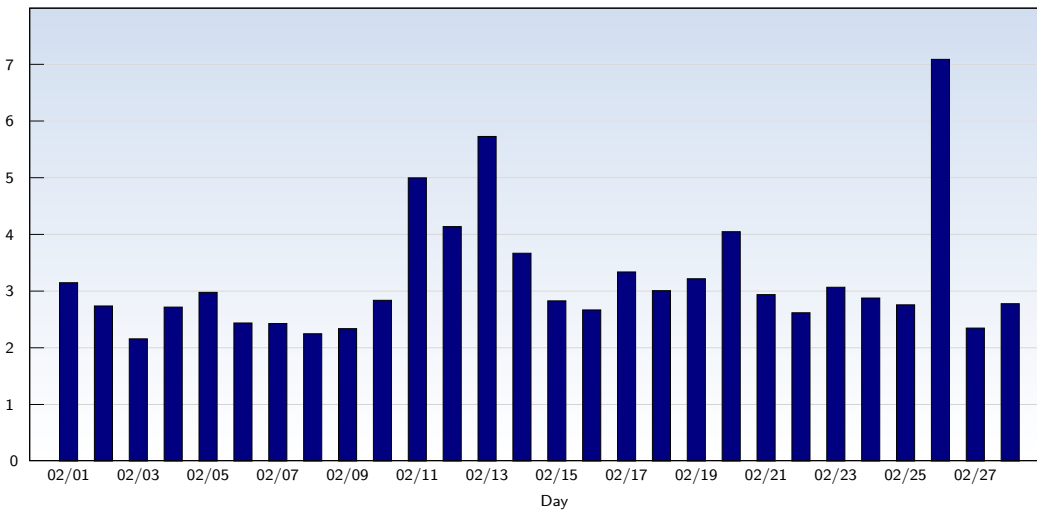

Date	Amount
Monday 02/15/2010	19186
Tuesday 02/16/2010	19539
Wednesday 02/17/2010	20066
Thursday 02/18/2010	19889
Friday 02/19/2010	18182
Saturday 02/20/2010	15819
Sunday 02/21/2010	16795
Monday 02/22/2010	20405
Tuesday 02/23/2010	20579
Wednesday 02/24/2010	20519
Thursday 02/25/2010	19734
Friday 02/26/2010	17944
Saturday 02/27/2010	15637
Sunday 02/28/2010	16317
Total	526583

Page Views

Date	Amount
Monday 02/01/2010	65486
Tuesday 02/02/2010	56628
Wednesday 02/03/2010	44156
Thursday 02/04/2010	54741
Friday 02/05/2010	55976
Saturday 02/06/2010	40177
Sunday 02/07/2010	42208
Monday 02/08/2010	47208
Tuesday 02/09/2010	49663
Wednesday 02/10/2010	58586
Thursday 02/11/2010	100426
Friday 02/12/2010	74499
Saturday 02/13/2010	85809
Sunday 02/14/2010	56350

Date	Amount
Monday 02/15/2010	54324
Tuesday 02/16/2010	52176
Wednesday 02/17/2010	67008
Thursday 02/18/2010	59892
Friday 02/19/2010	58548
Saturday 02/20/2010	64108
Sunday 02/21/2010	49365
Monday 02/22/2010	53506
Tuesday 02/23/2010	63250
Wednesday 02/24/2010	59095
Thursday 02/25/2010	54560
Friday 02/26/2010	127174
Saturday 02/27/2010	36792
Sunday 02/28/2010	45297
Total	1677008

These statistics show all successful page views (also known as page impressions) and the time they were made. Only fully loaded pages are counted. Individual images and components are not included.

Pages per Visit