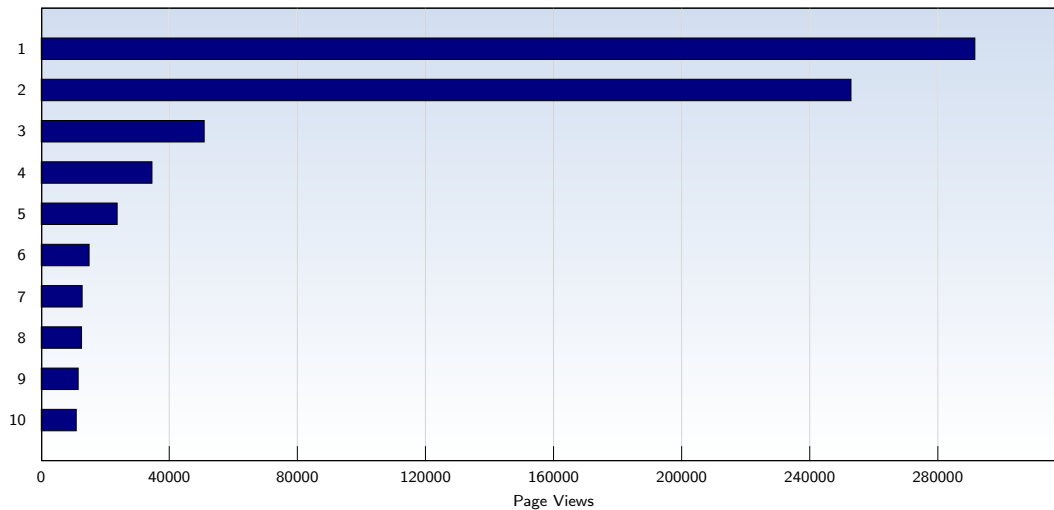

Top 10 Popular Pages

Rank	Page	Amount	%
1	discovercircuits.com/ubbthreads/ubbthreads.php	291596	17
2	discovercircuits.com/...dynamic...	252912	15
3	discovercircuits.com/list.htm	50947	3
4	discovercircuits.com/	34642	2
5	discovercircuits.com/A/a%2Daudioamp.htm	23769	1
6	discovercircuits.com/forum/showprofile.php	15012	0
7	discovercircuits.com/DJ%2DCircuits/daj%2Dmain.htm	12837	0
8	discovercircuits.com/C/co%2Dctoac.htm	12656	0
9	discovercircuits.com/P/pwr%2Dactodc.htm	11598	0
10	discovercircuits.com/forum/printthread.php	10997	0
	Total	1677008	

These statistics show you the most frequently called pages.