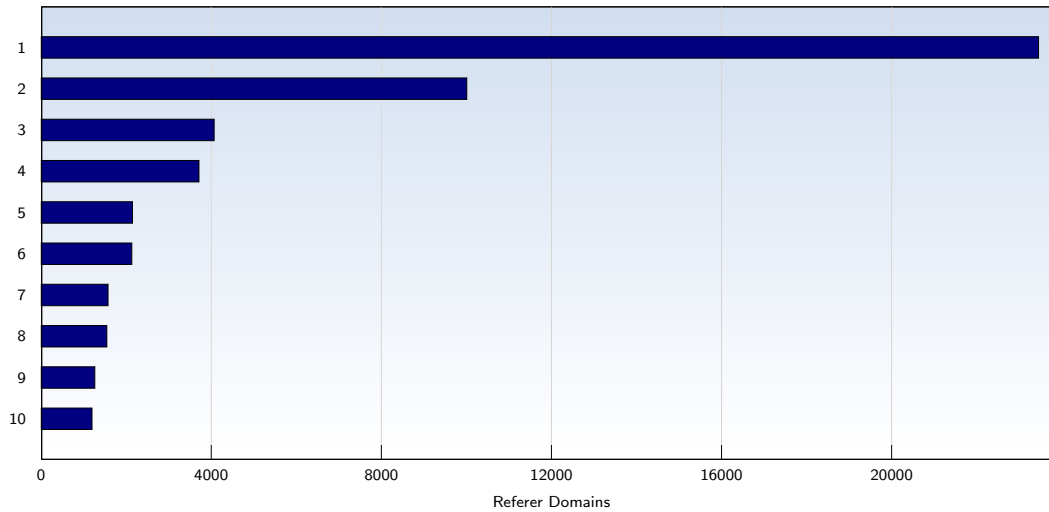

Top 10 Popular Pages

Rank	Page	Amount	%
1	discovercircuits.com/...dynamic...	114476	27
2	discovercircuits.com/ubbthreads/ubbthreads.php	27531	6
3	discovercircuits.com/list.htm	12414	3
4	discovercircuits.com/	8260	2
5	discovercircuits.com/A/a%2Daudioamp.htm	5733	1
6	discovercircuits.com/DJ%2DCircuits/daj%2Dmain.htm	3098	0
7	discovercircuits.com/C/co%2Dctoac.htm	3061	0
8	discovercircuits.com/forum/showprofile.php	3007	0
9	discovercircuits.com/P/pwr%2Dactodc.htm	2874	0
10	discovercircuits.com/forum/printthread.php	2566	0
	Total	412406	

These statistics show you the most frequently called pages.

Top 10 Referer Domains

Rank	Domain	Amount	%
1	google.com	23458	18
2	google.co.in	10012	7
3	google.co.uk	4071	3
4	yahoo.com	3714	2
5	google.ca	2151	1
6	google.com.ph	2135	1
7	bing.com	1576	1
8	google.com.pk	1548	1
9	google.com.au	1265	0
10	google.co.id	1199	0
	Total	84670	