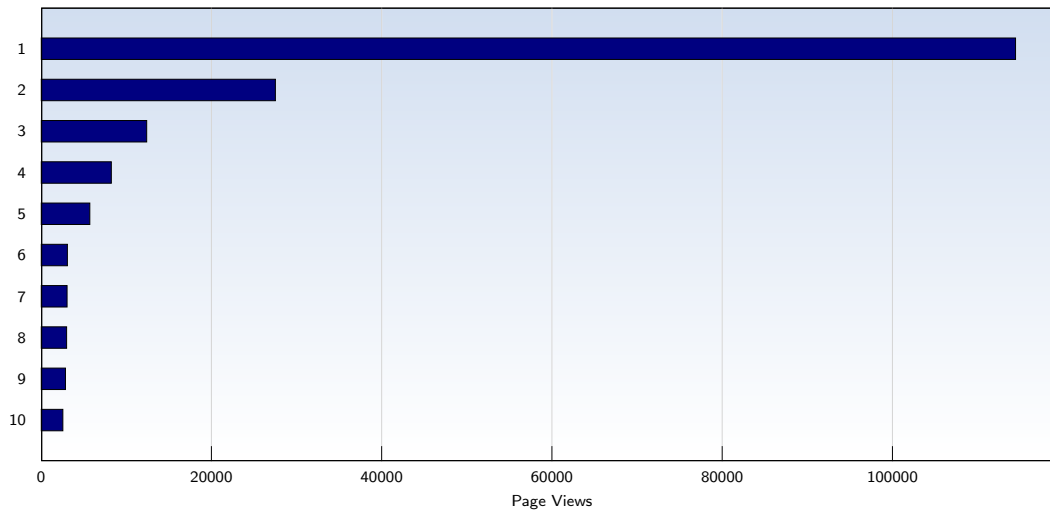

Top 10 Popular Pages

Rank	Page	Amount	%
1	discovercircuits.com/...dynamic...	114476	27
2	discovercircuits.com/ubbthreads/ubbthreads.php	27531	6
3	discovercircuits.com/list.htm	12414	3
4	discovercircuits.com/	8260	2
5	discovercircuits.com/A/a%2Daudioamp.htm	5733	1
6	discovercircuits.com/DJ%2DCircuits/daj%2Dmain.htm	3098	0
7	discovercircuits.com/C/co%2Dctoac.htm	3061	0
8	discovercircuits.com/forum/showprofile.php	3007	0
9	discovercircuits.com/P/pwr%2Dactodc.htm	2874	0
10	discovercircuits.com/forum/printthread.php	2566	0
	Total	412406	

These statistics show you the most frequently called pages.