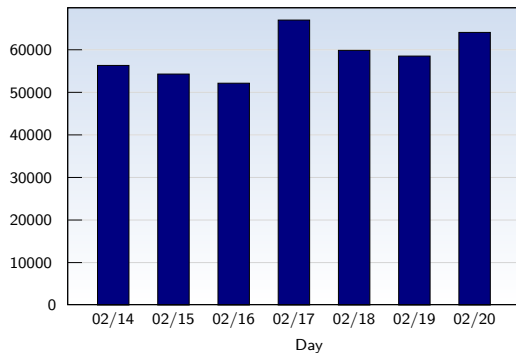

Weekly Report 02/14/2010 - 02/20/2010

For discovercircuits.com

Unique Visits

Date	Amount
Sunday 02/14/2010	15343
Monday 02/15/2010	19186
Tuesday 02/16/2010	19539
Wednesday 02/17/2010	20066
Thursday 02/18/2010	19889
Friday 02/19/2010	18182
Saturday 02/20/2010	15818
Total	128023

This analysis summarizes multiple page impressions of an individual visitor into unique visits. A visitor is counted as a unique visit when requesting at least one page. If more than 30 minutes have elapsed since the first page impression, further requests will be counted as a new unique visit.

Page Views

Date	Amount
Sunday 02/14/2010	56350
Monday 02/15/2010	54324
Tuesday 02/16/2010	52176
Wednesday 02/17/2010	67008
Thursday 02/18/2010	59892
Friday 02/19/2010	58548
Saturday 02/20/2010	64108
Total	412406

Date	Amount
Sunday 02/14/2010	3.67
Monday 02/15/2010	2.83
Tuesday 02/16/2010	2.67
Wednesday 02/17/2010	3.34
Thursday 02/18/2010	3.01
Friday 02/19/2010	3.22
Saturday 02/20/2010	4.05
Average	3.22

The average number of pages opened per unique visit. Only fully loaded pages are counted.