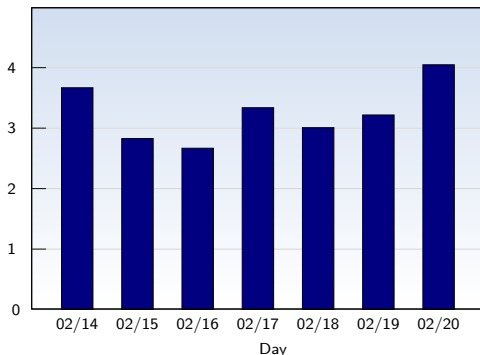

This analysis summarizes multiple page impressions of an individual visitor into unique visits. A visitor is counted as a unique visit when requesting at least one page. If more than 30 minutes have elapsed since the first page impression, further requests will be counted as a new unique visit.

Page Views

Date	Amount
Sunday 02/14/2010	56350
Monday 02/15/2010	54324
Tuesday 02/16/2010	52176
Wednesday 02/17/2010	67008
Thursday 02/18/2010	59892
Friday 02/19/2010	58548
Saturday 02/20/2010	64108
Total	412406

These statistics show all successful page views (also known as page impressions) and the time they were made. Only fully loaded pages are counted. Individual images and components are not included.

Pages per Visit

Date	Amount
Sunday 02/14/2010	3.67
Monday 02/15/2010	2.83
Tuesday 02/16/2010	2.67
Wednesday 02/17/2010	3.34
Thursday 02/18/2010	3.01
Friday 02/19/2010	3.22
Saturday 02/20/2010	4.05
Average	3.22

The average number of pages opened per unique visit. Only fully loaded pages are counted.