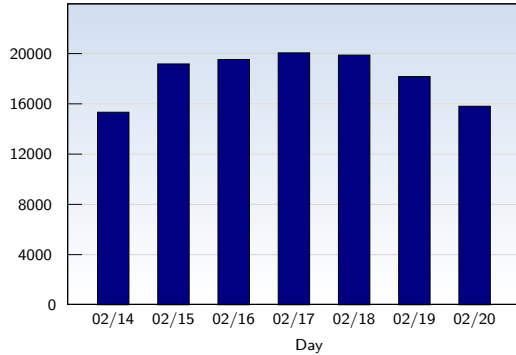

Weekly Report 02/14/2010 - 02/20/2010

For discovercircuits.com

Unique Visits

Date	Amount
Sunday 02/14/2010	15343
Monday 02/15/2010	19186
Tuesday 02/16/2010	19539
Wednesday 02/17/2010	20066
Thursday 02/18/2010	19889
Friday 02/19/2010	18182
Saturday 02/20/2010	15818
Total	128023

This analysis summarizes multiple page impressions of an individual visitor into unique visits. A visitor is counted as a unique visit when requesting at least one page. If more than 30 minutes have elapsed since the first page impression, further requests will be counted as a new unique visit.

Page Views

Date	Amount
Sunday 02/14/2010	56350
Monday 02/15/2010	54324
Tuesday 02/16/2010	52176
Wednesday 02/17/2010	67008
Thursday 02/18/2010	59892
Friday 02/19/2010	58548
Saturday 02/20/2010	64108
Total	412406

Date	Amount
Sunday 02/14/2010	3.67
Monday 02/15/2010	2.83
Tuesday 02/16/2010	2.67
Wednesday 02/17/2010	3.34
Thursday 02/18/2010	3.01
Friday 02/19/2010	3.22
Saturday 02/20/2010	4.05
Average	3.22

The average number of pages opened per unique visit. Only fully loaded pages are counted.