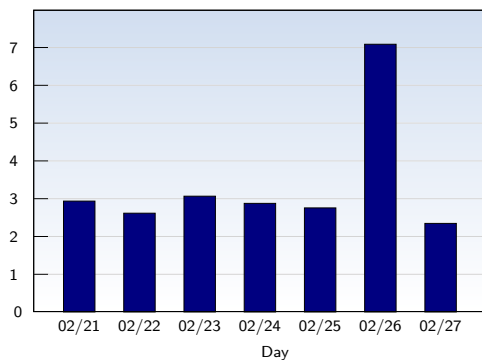

This analysis summarizes multiple page impressions of an individual visitor into unique visits. A visitor is counted as a unique visit when requesting at least one page. If more than 30 minutes have elapsed since the first page impression, further requests will be counted as a new unique visit.

Page Views

Date	Amount
Sunday 02/21/2010	49365
Monday 02/22/2010	53506
Tuesday 02/23/2010	63250
Wednesday 02/24/2010	59095
Thursday 02/25/2010	54560
Friday 02/26/2010	127174
Saturday 02/27/2010	36792
Total	443742

These statistics show all successful page views (also known as page impressions) and the time they were made. Only fully loaded pages are counted. Individual images and components are not included.

Pages per Visit

Date	Amount
Sunday 02/21/2010	2.94
Monday 02/22/2010	2.62
Tuesday 02/23/2010	3.07
Wednesday 02/24/2010	2.88
Thursday 02/25/2010	2.76
Friday 02/26/2010	7.09
Saturday 02/27/2010	2.35
Average	3.37

The average number of pages opened per unique visit. Only fully loaded pages are counted.