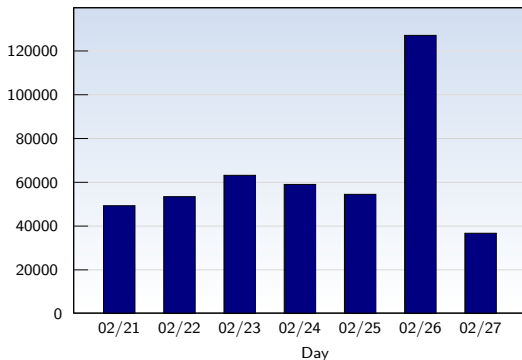

Weekly Report 02/21/2010 - 02/27/2010

For discovercircuits.com

Unique Visits

Date	Amount
Sunday 02/21/2010	16795
Monday 02/22/2010	20405
Tuesday 02/23/2010	20579
Wednesday 02/24/2010	20519
Thursday 02/25/2010	19734
Friday 02/26/2010	17944
Saturday 02/27/2010	15637
Total	131613

This analysis summarizes multiple page impressions of an individual visitor into unique visits. A visitor is counted as a unique visit when requesting at least one page. If more than 30 minutes have elapsed since the first page impression, further requests will be counted as a new unique visit.

Page Views

Date	Amount
Sunday 02/21/2010	49365
Monday 02/22/2010	53506
Tuesday 02/23/2010	63250
Wednesday 02/24/2010	59095
Thursday 02/25/2010	54560
Friday 02/26/2010	127174
Saturday 02/27/2010	36792
Total	443742

Date	Amount
Sunday 02/21/2010	2.94
Monday 02/22/2010	2.62
Tuesday 02/23/2010	3.07
Wednesday 02/24/2010	2.88
Thursday 02/25/2010	2.76
Friday 02/26/2010	7.09
Saturday 02/27/2010	2.35
Average	3.37

The average number of pages opened per unique visit. Only fully loaded pages are counted.