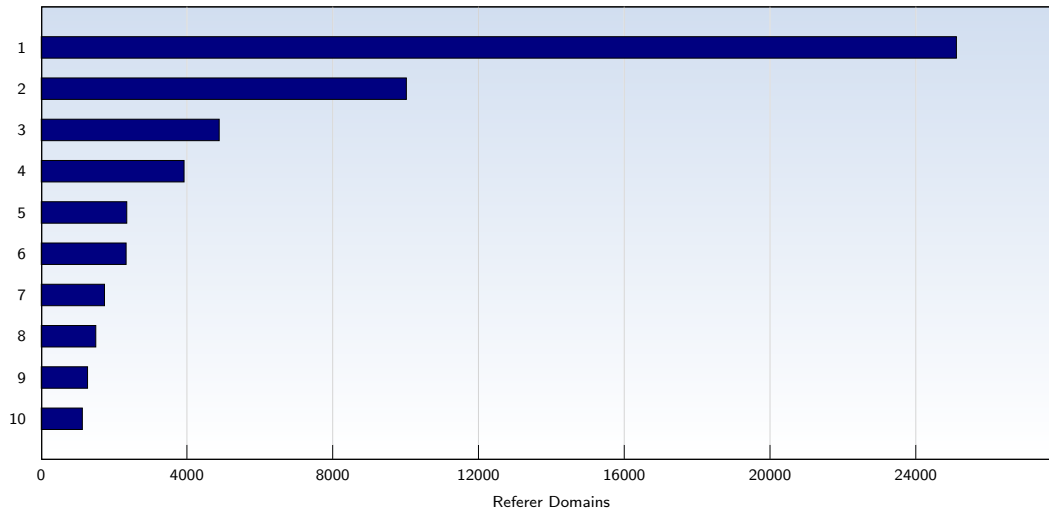

Top 10 Popular Pages

Rank	Page	Amount	%
1	discovercircuits.com/ubbthreads/ubbthreads.php	117124	26
2	discovercircuits.com/...dynamic...	40184	9
3	discovercircuits.com/list.htm	12827	2
4	discovercircuits.com/	8636	1
5	discovercircuits.com/A/a%2Daudioamp.htm	5981	1
6	discovercircuits.com/C/co%2Dctoac.htm	3183	0
7	discovercircuits.com/DJ%2DCircuits/daj%2Dmain.htm	3054	0
8	discovercircuits.com/P/pwr%2Dactodc.htm	2964	0
9	discovercircuits.com/forum/printthread.php	2652	0
10	discovercircuits.com/list2.htm	2616	0
	Total	443742	

These statistics show you the most frequently called pages.

Top 10 Referer Domains

Rank	Domain	Amount	%
1	google.com	25118	19
2	google.co.in	10025	7
3	google.co.uk	4889	3
4	yahoo.com	3925	2
5	google.ca	2353	1
6	google.com.ph	2335	1
7	bing.com	1742	1
8	google.com.pk	1503	1
9	google.com.au	1277	0
10	google.com.my	1134	0
	Total	90081	