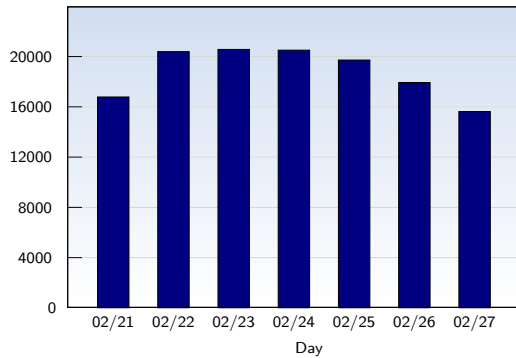

Weekly Report 02/21/2010 - 02/27/2010

For discovercircuits.com

Unique Visits

Date	Amount
Sunday 02/21/2010	16795
Monday 02/22/2010	20405
Tuesday 02/23/2010	20579
Wednesday 02/24/2010	20519
Thursday 02/25/2010	19734
Friday 02/26/2010	17944
Saturday 02/27/2010	15637
Total	131613

This analysis summarizes multiple page impressions of an individual visitor into unique visits. A visitor is counted as a unique visit when requesting at least one page. If more than 30 minutes have elapsed since the first page impression, further requests will be counted as a new unique visit.

Page Views

Date	Amount
Sunday 02/21/2010	49365
Monday 02/22/2010	53506
Tuesday 02/23/2010	63250
Wednesday 02/24/2010	59095
Thursday 02/25/2010	54560
Friday 02/26/2010	127174
Saturday 02/27/2010	36792
Total	443742

Date	Amount
Sunday 02/21/2010	2.94
Monday 02/22/2010	2.62
Tuesday 02/23/2010	3.07
Wednesday 02/24/2010	2.88
Thursday 02/25/2010	2.76
Friday 02/26/2010	7.09
Saturday 02/27/2010	2.35
Average	3.37

The average number of pages opened per unique visit. Only fully loaded pages are counted.