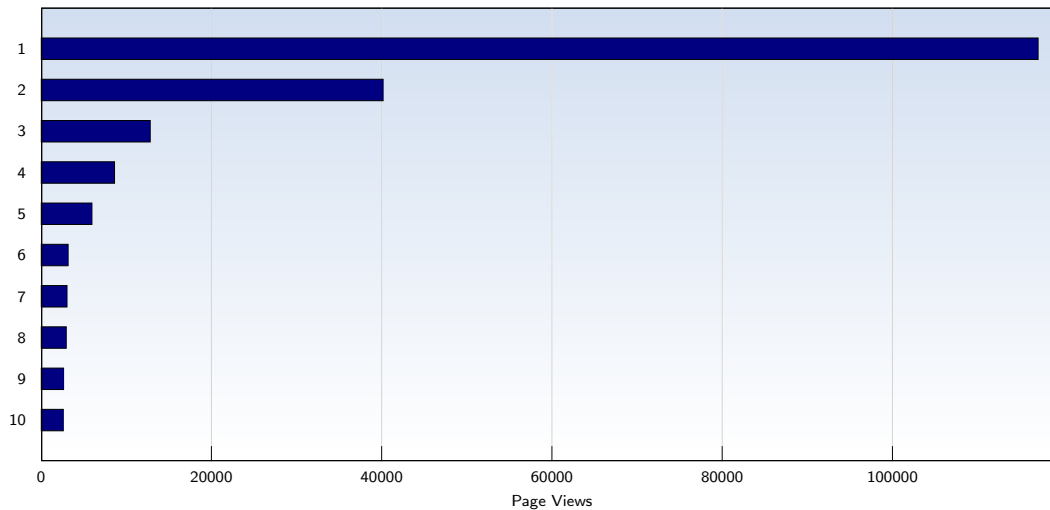

Top 10 Popular Pages

Rank	Page	Amount	%
1	discovercircuits.com/ubbthreads/ubbthreads.php	117124	26
2	discovercircuits.com/...dynamic...	40184	9
3	discovercircuits.com/list.htm	12827	2
4	discovercircuits.com/	8636	1
5	discovercircuits.com/A/a%2Daudioamp.htm	5981	1
6	discovercircuits.com/C/co%2Dctoac.htm	3183	0
7	discovercircuits.com/DJ%2DCircuits/daj%2Dmain.htm	3054	0
8	discovercircuits.com/P/pwr%2Dactodc.htm	2964	0
9	discovercircuits.com/forum/printthread.php	2652	0
10	discovercircuits.com/list2.htm	2616	0
	Total	443742	

These statistics show you the most frequently called pages.