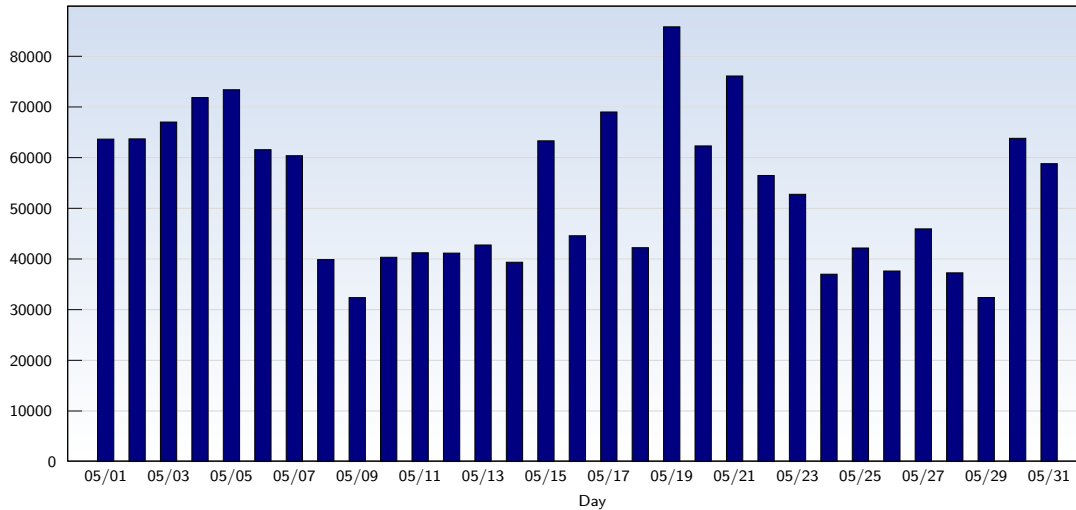

## Unique Visits

Date	Amount
Saturday 05/01/2010	13612
Sunday 05/02/2010	14487
Monday 05/03/2010	17669
Tuesday 05/04/2010	18130
Wednesday 05/05/2010	17702
Thursday 05/06/2010	17987
Friday 05/07/2010	16819
Saturday 05/08/2010	13603
Sunday 05/09/2010	13940
Monday 05/10/2010	18382
Tuesday 05/11/2010	19180
Wednesday 05/12/2010	18837
Thursday 05/13/2010	17495
Friday 05/14/2010	16470
Saturday 05/15/2010	13681
Sunday 05/16/2010	14248

Date	Amount
Monday 05/17/2010	17671
Tuesday 05/18/2010	18304
Wednesday 05/19/2010	17282
Thursday 05/20/2010	16688
Friday 05/21/2010	15464
Saturday 05/22/2010	12907
Sunday 05/23/2010	13161
Monday 05/24/2010	16999
Tuesday 05/25/2010	17481
Wednesday 05/26/2010	16936
Thursday 05/27/2010	16348
Friday 05/28/2010	14218
Saturday 05/29/2010	12472
Sunday 05/30/2010	13729
Monday 05/31/2010	15899
<b>Total</b>	<b>497801</b>

This analysis summarizes multiple page impressions of an individual visitor into unique visits. A visitor is counted as an unique visit when requesting at least one page. If more than 30 minutes have elapsed since the first page impression, further requests will be counted as a new unique visit.

## Page Views

Date	Amount
Saturday 05/01/2010	63678
Sunday 05/02/2010	63725
Monday 05/03/2010	67048
Tuesday 05/04/2010	71876
Wednesday 05/05/2010	73424
Thursday 05/06/2010	61592
Friday 05/07/2010	60405
Saturday 05/08/2010	39904
Sunday 05/09/2010	32400
Monday 05/10/2010	40360
Tuesday 05/11/2010	41252
Wednesday 05/12/2010	41182
Thursday 05/13/2010	42787
Friday 05/14/2010	39386
Saturday 05/15/2010	63342
Sunday 05/16/2010	44610