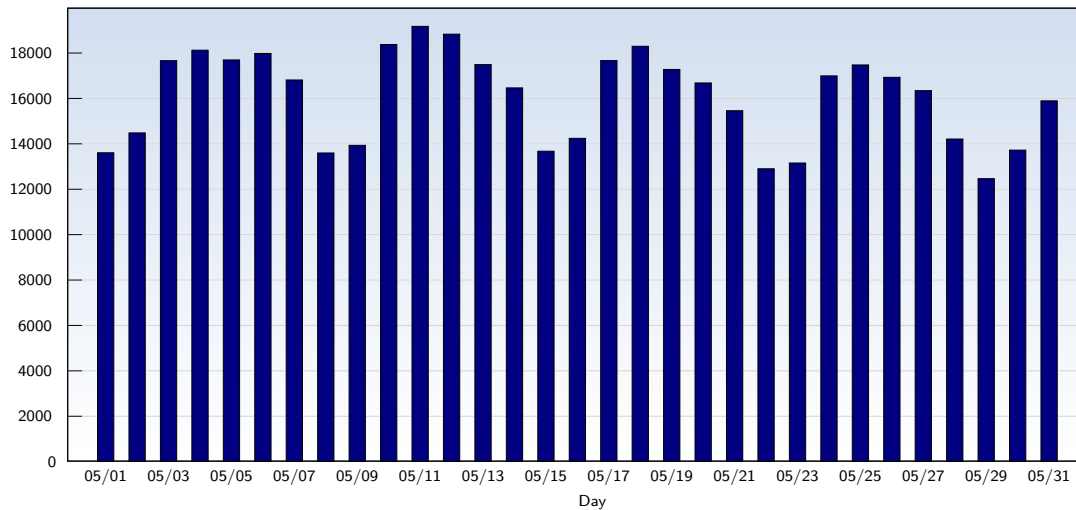

## Unique Visits

Date	Amount
Saturday 05/01/2010	13612
Sunday 05/02/2010	14487
Monday 05/03/2010	17669
Tuesday 05/04/2010	18130
Wednesday 05/05/2010	17702
Thursday 05/06/2010	17987
Friday 05/07/2010	16819
Saturday 05/08/2010	13603
Sunday 05/09/2010	13940
Monday 05/10/2010	18382
Tuesday 05/11/2010	19180
Wednesday 05/12/2010	18837
Thursday 05/13/2010	17495
Friday 05/14/2010	16470
Saturday 05/15/2010	13681
Sunday 05/16/2010	14248

Date	Amount
Monday 05/17/2010	17671
Tuesday 05/18/2010	18304
Wednesday 05/19/2010	17282
Thursday 05/20/2010	16688
Friday 05/21/2010	15464
Saturday 05/22/2010	12907
Sunday 05/23/2010	13161
Monday 05/24/2010	16999
Tuesday 05/25/2010	17481
Wednesday 05/26/2010	16936
Thursday 05/27/2010	16348
Friday 05/28/2010	14218
Saturday 05/29/2010	12472
Sunday 05/30/2010	13729
Monday 05/31/2010	15899
<b>Total</b>	<b>497801</b>

This analysis summarizes multiple page impressions of an individual visitor into unique visits. A visitor is counted as an unique visit when requesting at least one page. If more than 30 minutes have elapsed since the first page impression, further requests will be counted as a new unique visit.

## Page Views

Date	Amount
Saturday 05/01/2010	63678
Sunday 05/02/2010	63725
Monday 05/03/2010	67048
Tuesday 05/04/2010	71876
Wednesday 05/05/2010	73424
Thursday 05/06/2010	61592
Friday 05/07/2010	60405
Saturday 05/08/2010	39904
Sunday 05/09/2010	32400
Monday 05/10/2010	40360
Tuesday 05/11/2010	41252
Wednesday 05/12/2010	41182
Thursday 05/13/2010	42787
Friday 05/14/2010	39386
Saturday 05/15/2010	63342
Sunday 05/16/2010	44610