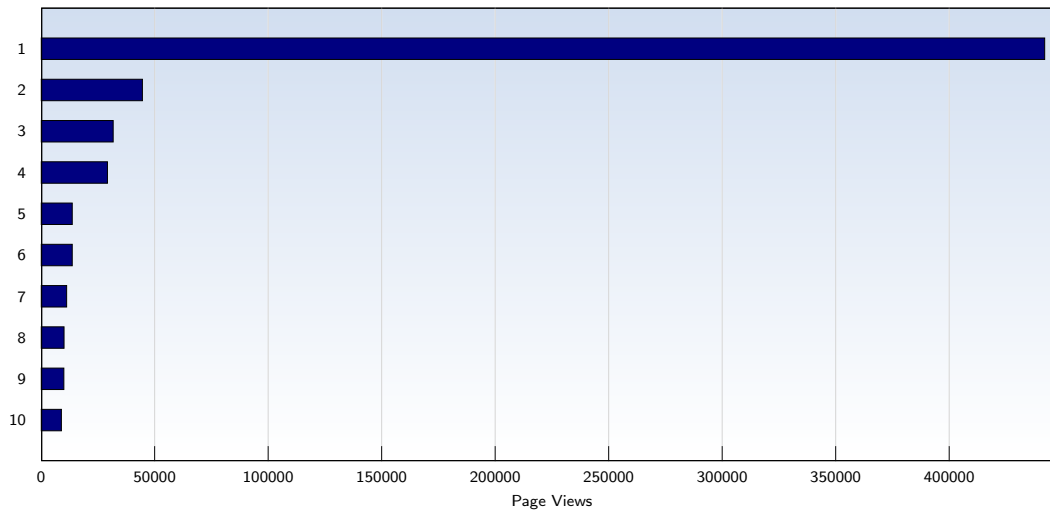

Top 10 Popular Pages

Rank	Page	Amount	%
1	discovercircuits.com/ubbthreads/ubbthreads.php	442122	26
2	discovercircuits.com/list.htm	44661	2
3	discovercircuits.com/	31788	1
4	discovercircuits.com/forum/printthread.php	29271	1
5	discovercircuits.com/A/a-audioamp.htm	13759	0
6	discovercircuits.com/C/co-dctoac.htm	13755	0
7	discovercircuits.com/P/pwr-actodc.htm	11288	0
8	discovercircuits.com/DJ-Circuits/daj-main.htm	10147	0
9	discovercircuits.com/robots.txt	10066	0
10	discovercircuits.com/list2.htm	8975	0
	Total	1647083	

These statistics show you the most frequently called pages.