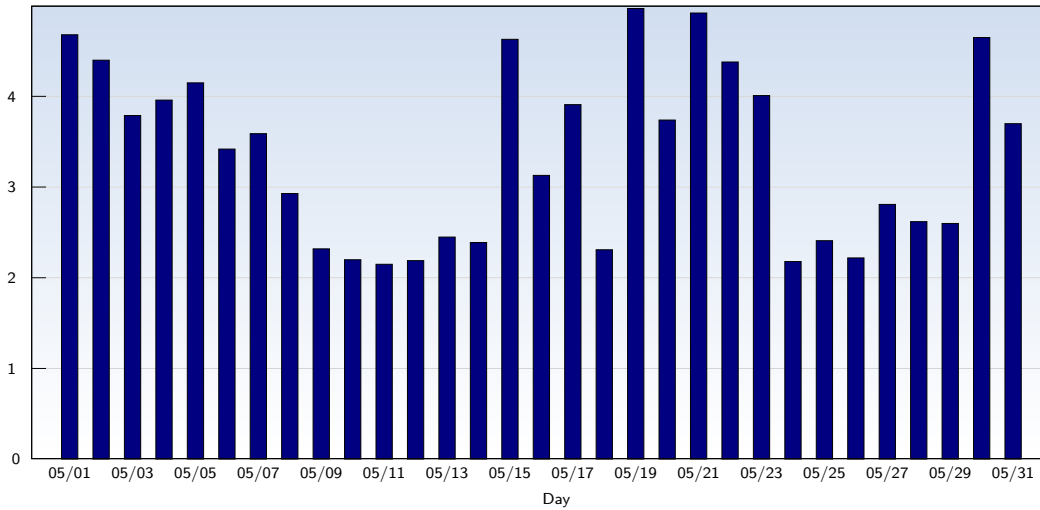

Pages per Visit

Date	Amount
Saturday 05/01/2010	4.68
Sunday 05/02/2010	4.40
Monday 05/03/2010	3.79
Tuesday 05/04/2010	3.96
Wednesday 05/05/2010	4.15
Thursday 05/06/2010	3.42
Friday 05/07/2010	3.59
Saturday 05/08/2010	2.93
Sunday 05/09/2010	2.32
Monday 05/10/2010	2.20
Tuesday 05/11/2010	2.15
Wednesday 05/12/2010	2.19
Thursday 05/13/2010	2.45
Friday 05/14/2010	2.39
Saturday 05/15/2010	4.63
Sunday 05/16/2010	3.13

Date	Amount
Monday 05/17/2010	3.91
Tuesday 05/18/2010	2.31
Wednesday 05/19/2010	4.97
Thursday 05/20/2010	3.74
Friday 05/21/2010	4.92
Saturday 05/22/2010	4.38
Sunday 05/23/2010	4.01
Monday 05/24/2010	2.18
Tuesday 05/25/2010	2.41
Wednesday 05/26/2010	2.22
Thursday 05/27/2010	2.81
Friday 05/28/2010	2.62
Saturday 05/29/2010	2.60
Sunday 05/30/2010	4.65
Monday 05/31/2010	3.70
Average	3.31

The average number of pages opened per unique visit. Only fully loaded pages are counted.