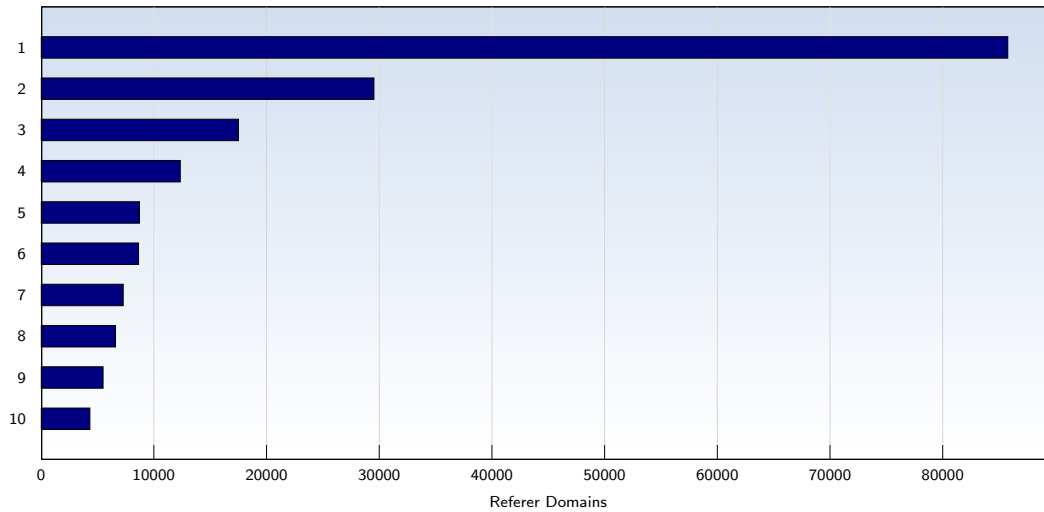

Top 10 Referer Domains

Rank	Domain	Amount	%
1	google.com	85786	17
2	google.co.in	29541	5
3	google.co.uk	17516	3
4	yahoo.com	12356	2
5	google.com.au	8733	1
6	google.ca	8656	1
7	google.com.pk	7292	1
8	bing.com	6609	1
9	google.co.id	5506	1
10	google.it	4336	0
	Total	322714	

322714 out of 497801 visits contained a referer that could be evaluated. This analysis shows domains referring to your site. Subpages are summarized under the main domain.