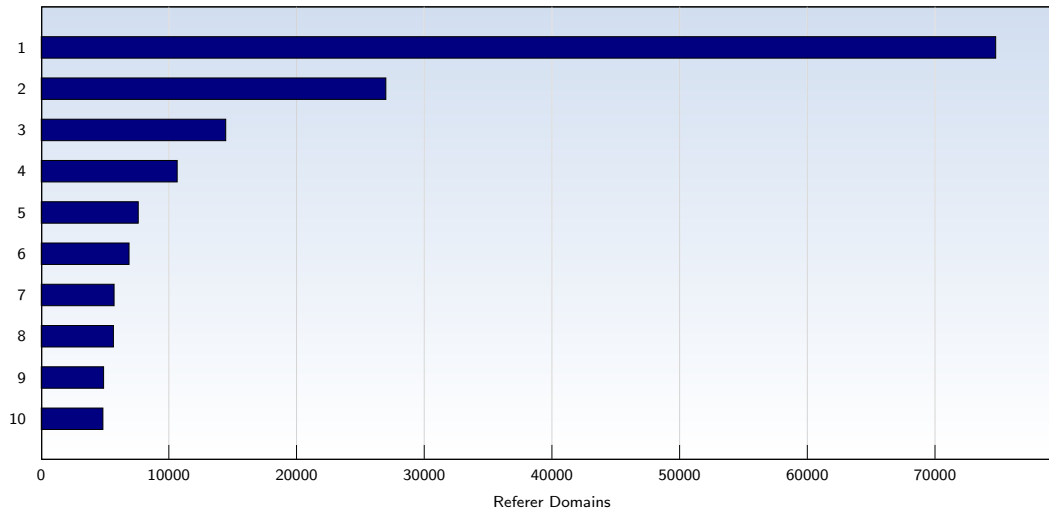

Date	Amount
Wednesday 06/16/2010	2.30
Thursday 06/17/2010	2.52
Friday 06/18/2010	2.66
Saturday 06/19/2010	2.44
Sunday 06/20/2010	2.14
Monday 06/21/2010	3.08
Tuesday 06/22/2010	2.23
Wednesday 06/23/2010	3.83
Thursday 06/24/2010	2.54
Friday 06/25/2010	2.42
Saturday 06/26/2010	2.49
Sunday 06/27/2010	2.41
Monday 06/28/2010	3.69
Tuesday 06/29/2010	4.11
Wednesday 06/30/2010	2.69
Average	3.19

The average number of pages opened per unique visit. Only fully loaded pages are counted.

Top 10 Popular Pages

Rank	Page	Amount	%
1	discovercircuits.com/ubbthreads/ubbthreads.php	413188	29
2	discovercircuits.com/list.htm	39634	2
3	discovercircuits.com/forum/printthread.php	30696	2
4	discovercircuits.com/	29274	2
5	discovercircuits.com/A/a-audioamp.htm	11548	0
6	discovercircuits.com/C/co-dctoac.htm	11517	0
7	discovercircuits.com/forum/showprofile.php	10618	0
8	discovercircuits.com/P/pwr-actodc.htm	9932	0
9	discovercircuits.com/DJ-Circuits/daj-main.htm	8986	0
10	discovercircuits.com/list2.htm	7934	0
	Total	1408529	

These statistics show you the most frequently called pages.

Top 10 Referer Domains

Rank	Domain	Amount	%
1	google.com	74762	16
2	google.co.in	27004	6
3	google.co.uk	14465	3
4	yahoo.com	10663	2
5	google.ca	7614	1
6	google.com.au	6893	1
7	bing.com	5722	1
8	google.com.pk	5670	1
9	google.co.id	4901	1
10	google.com.ph	4847	1
	Total	279681	