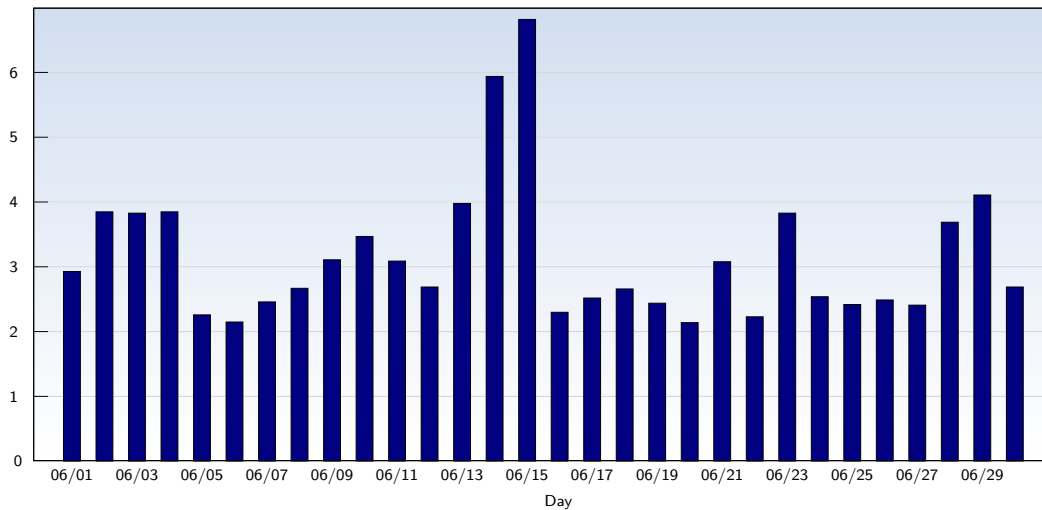

This analysis summarizes multiple page impressions of an individual visitor into unique visits. A visitor is counted as an unique visit when requesting at least one page. If more than 30 minutes have elapsed since the first page impression, further requests will be counted as a new unique visit.

Page Views

Date	Amount
Tuesday 06/01/2010	50363
Wednesday 06/02/2010	63553
Thursday 06/03/2010	60735
Friday 06/04/2010	56465
Saturday 06/05/2010	27208
Sunday 06/06/2010	29391
Monday 06/07/2010	41058
Tuesday 06/08/2010	44498
Wednesday 06/09/2010	48657
Thursday 06/10/2010	48777
Friday 06/11/2010	42361
Saturday 06/12/2010	32091
Sunday 06/13/2010	50406
Monday 06/14/2010	94635
Tuesday 06/15/2010	110071

Date	Amount
Wednesday 06/16/2010	36380
Thursday 06/17/2010	38816
Friday 06/18/2010	38555
Saturday 06/19/2010	30074
Sunday 06/20/2010	27393
Monday 06/21/2010	48406
Tuesday 06/22/2010	35402
Wednesday 06/23/2010	59342
Thursday 06/24/2010	38070
Friday 06/25/2010	33391
Saturday 06/26/2010	28915
Sunday 06/27/2010	30127
Monday 06/28/2010	57219
Tuesday 06/29/2010	63587
Wednesday 06/30/2010	42583
Total	1408529

These statistics show all successful page views (also known as page impressions) and the time they were made. Only fully loaded pages are counted. Individual images and components are not included.

Pages per Visit