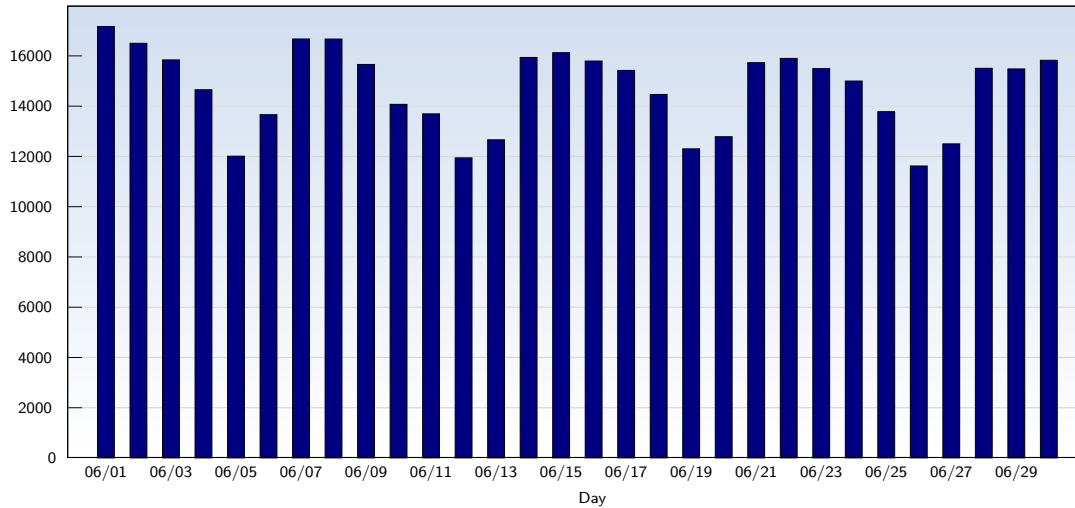

Unique Visits

Date	Amount
Tuesday 06/01/2010	17173
Wednesday 06/02/2010	16506
Thursday 06/03/2010	15845
Friday 06/04/2010	14657
Saturday 06/05/2010	12015
Sunday 06/06/2010	13665
Monday 06/07/2010	16678
Tuesday 06/08/2010	16675
Wednesday 06/09/2010	15664
Thursday 06/10/2010	14077
Friday 06/11/2010	13698
Saturday 06/12/2010	11947
Sunday 06/13/2010	12666
Monday 06/14/2010	15943
Tuesday 06/15/2010	16132

Date	Amount
Wednesday 06/16/2010	15800
Thursday 06/17/2010	15426
Friday 06/18/2010	14470
Saturday 06/19/2010	12306
Sunday 06/20/2010	12789
Monday 06/21/2010	15735
Tuesday 06/22/2010	15905
Wednesday 06/23/2010	15497
Thursday 06/24/2010	15004
Friday 06/25/2010	13786
Saturday 06/26/2010	11625
Sunday 06/27/2010	12504
Monday 06/28/2010	15510
Tuesday 06/29/2010	15486
Wednesday 06/30/2010	15830
Total	441014

This analysis summarizes multiple page impressions of an individual visitor into unique visits. A visitor is counted as an unique visit when requesting at least one page. If more than 30 minutes have elapsed since the first page impression, further requests will be counted as a new unique visit.

Page Views

Date	Amount
Tuesday 06/01/2010	50363
Wednesday 06/02/2010	63553
Thursday 06/03/2010	60735
Friday 06/04/2010	56465
Saturday 06/05/2010	27208
Sunday 06/06/2010	29391
Monday 06/07/2010	41058
Tuesday 06/08/2010	44498
Wednesday 06/09/2010	48657
Thursday 06/10/2010	48777
Friday 06/11/2010	42361
Saturday 06/12/2010	32091
Sunday 06/13/2010	50406
Monday 06/14/2010	94635
Tuesday 06/15/2010	110071