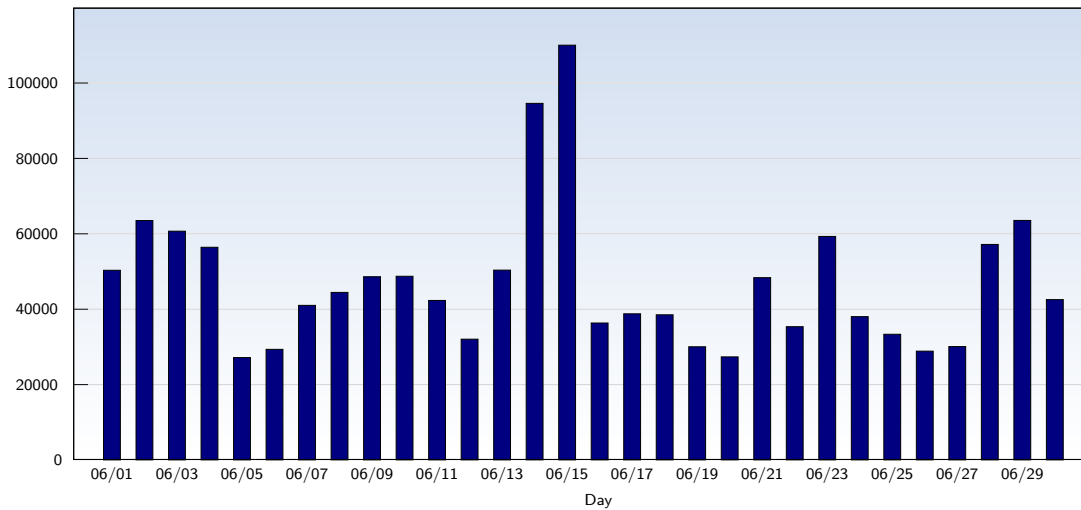

Unique Visits

Date	Amount
Tuesday 06/01/2010	17173
Wednesday 06/02/2010	16506
Thursday 06/03/2010	15845
Friday 06/04/2010	14657
Saturday 06/05/2010	12015
Sunday 06/06/2010	13665
Monday 06/07/2010	16678
Tuesday 06/08/2010	16675
Wednesday 06/09/2010	15664
Thursday 06/10/2010	14077
Friday 06/11/2010	13698
Saturday 06/12/2010	11947
Sunday 06/13/2010	12666
Monday 06/14/2010	15943
Tuesday 06/15/2010	16132

Date	Amount
Wednesday 06/16/2010	15800
Thursday 06/17/2010	15426
Friday 06/18/2010	14470
Saturday 06/19/2010	12306
Sunday 06/20/2010	12789
Monday 06/21/2010	15735
Tuesday 06/22/2010	15905
Wednesday 06/23/2010	15497
Thursday 06/24/2010	15004
Friday 06/25/2010	13786
Saturday 06/26/2010	11625
Sunday 06/27/2010	12504
Monday 06/28/2010	15510
Tuesday 06/29/2010	15486
Wednesday 06/30/2010	15830
Total	441014

This analysis summarizes multiple page impressions of an individual visitor into unique visits. A visitor is counted as an unique visit when requesting at least one page. If more than 30 minutes have elapsed since the first page impression, further requests will be counted as a new unique visit.

Page Views

Date	Amount
Tuesday 06/01/2010	50363
Wednesday 06/02/2010	63553
Thursday 06/03/2010	60735
Friday 06/04/2010	56465
Saturday 06/05/2010	27208
Sunday 06/06/2010	29391
Monday 06/07/2010	41058
Tuesday 06/08/2010	44498
Wednesday 06/09/2010	48657
Thursday 06/10/2010	48777
Friday 06/11/2010	42361
Saturday 06/12/2010	32091
Sunday 06/13/2010	50406
Monday 06/14/2010	94635
Tuesday 06/15/2010	110071