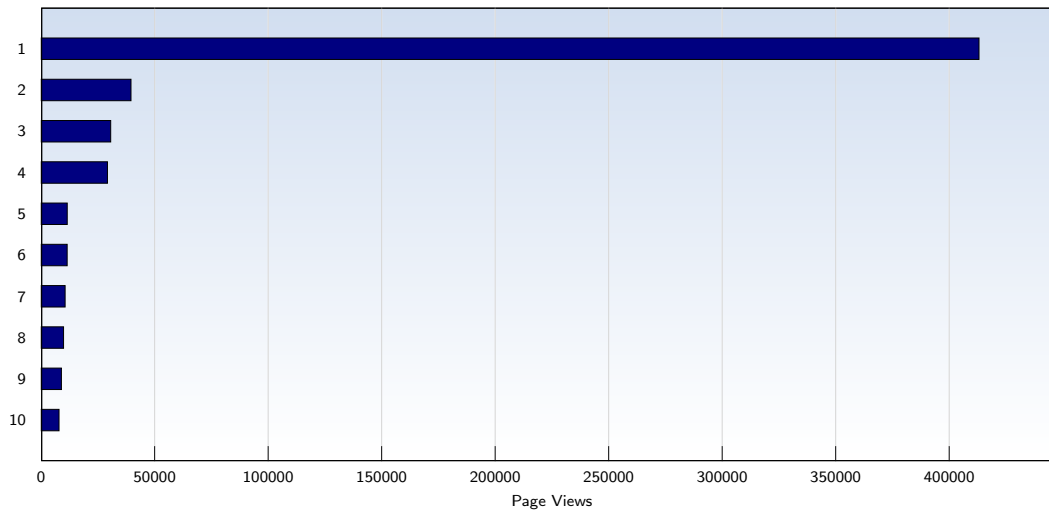

Top 10 Popular Pages

Rank	Page	Amount	%
1	discovercircuits.com/ubbthreads/ubbthreads.php	413188	29
2	discovercircuits.com/list.htm	39634	2
3	discovercircuits.com/forum/printthread.php	30696	2
4	discovercircuits.com/	29274	2
5	discovercircuits.com/A/a-audioamp.htm	11548	0
6	discovercircuits.com/C/co-dctoac.htm	11517	0
7	discovercircuits.com/forum/showprofile.php	10618	0
8	discovercircuits.com/P/pwr-actodc.htm	9932	0
9	discovercircuits.com/DJ-Circuits/daj-main.htm	8986	0
10	discovercircuits.com/list2.htm	7934	0
	Total	1408529	

These statistics show you the most frequently called pages.